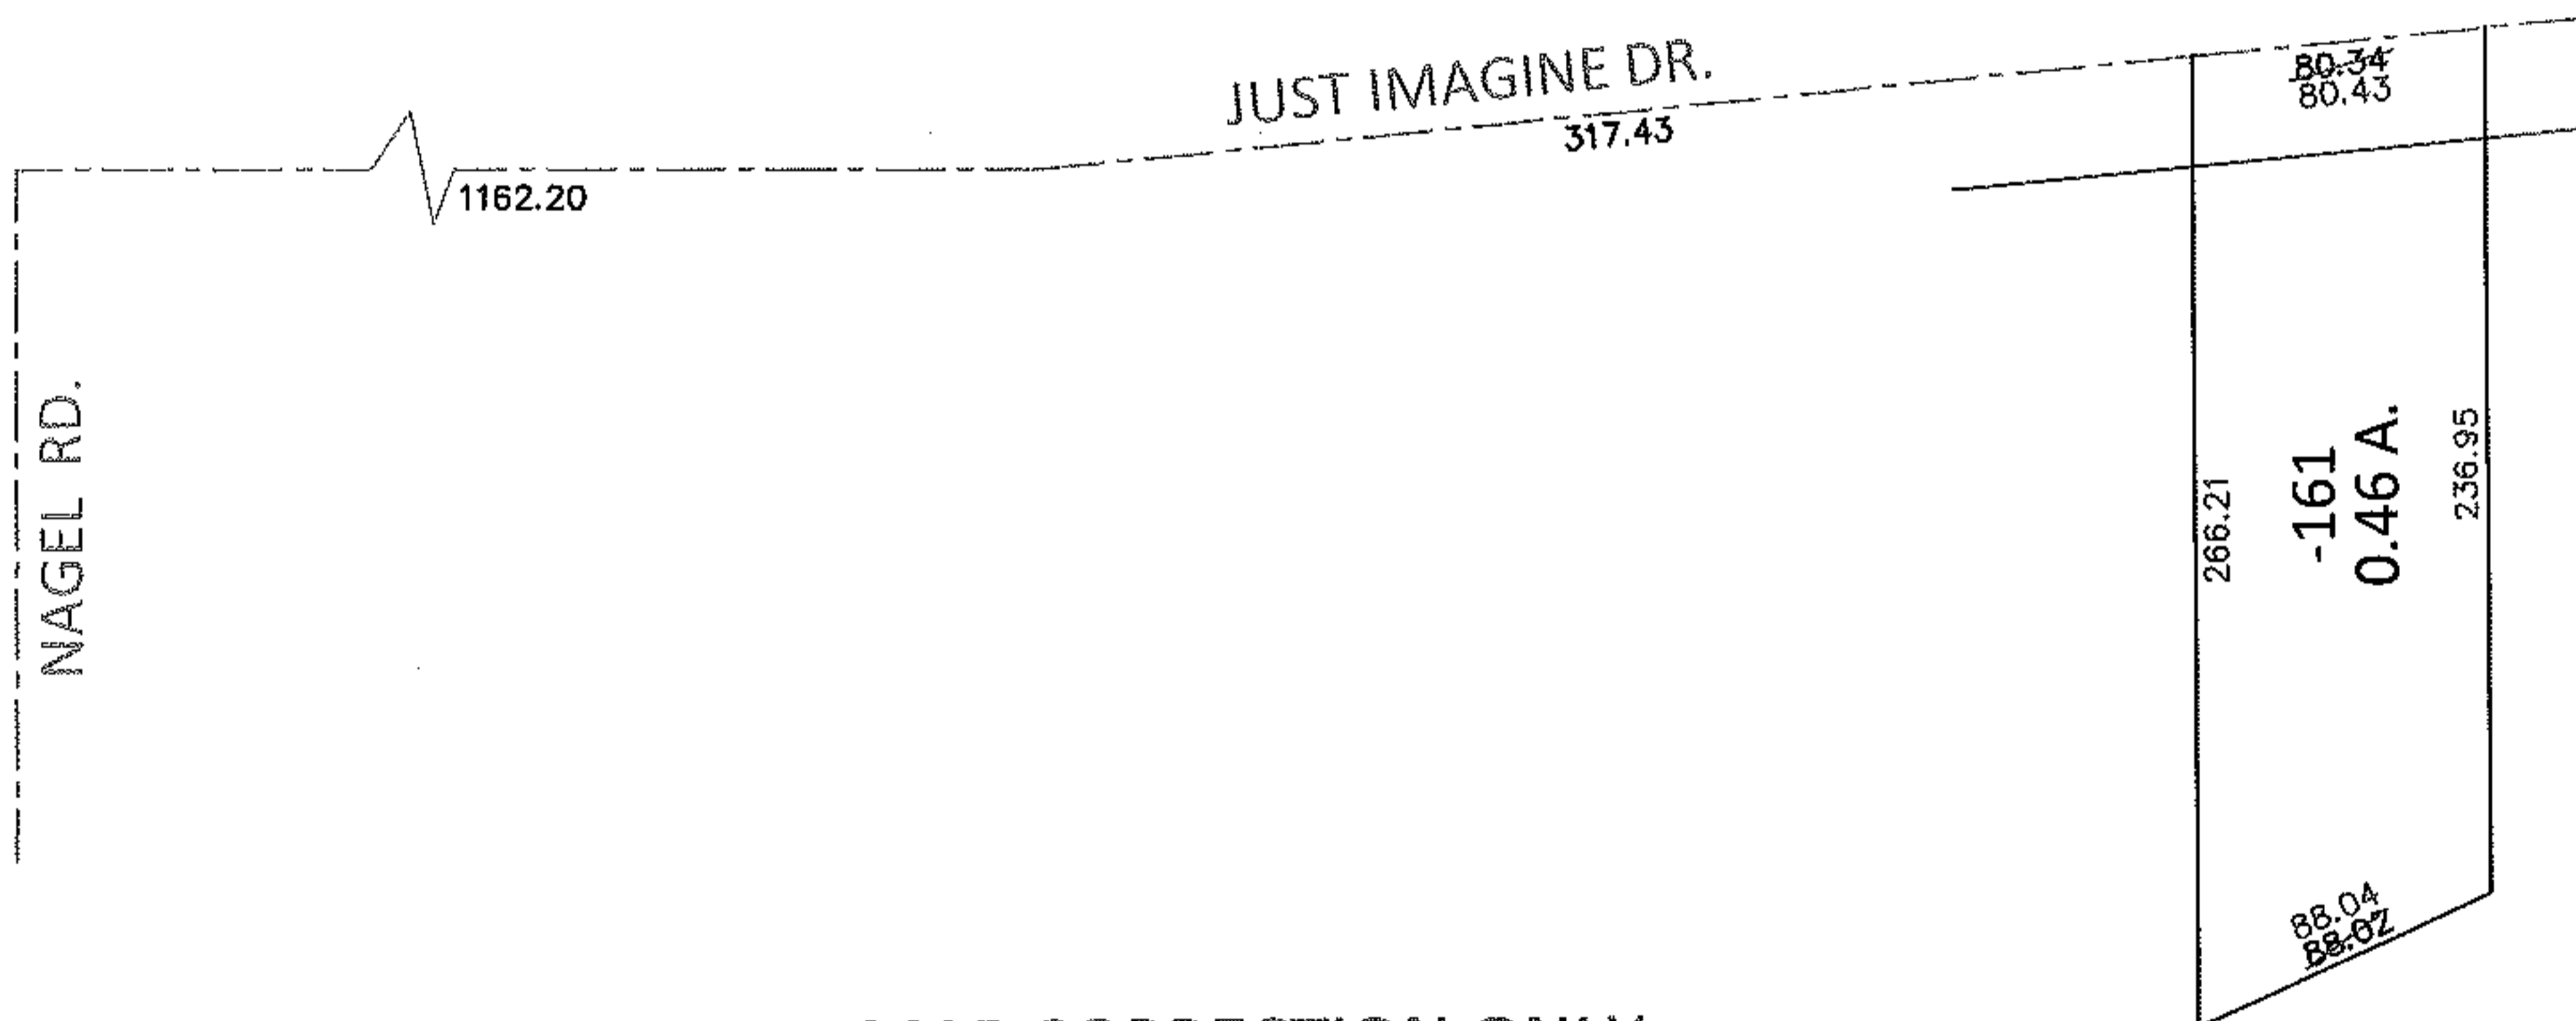

PARENT PARCEL: 04-00-028-102-161

CHILD PARCEL: _____

13-02662-C

STARTING POINT: INTERSECTION OF C/L OF JUST IMAGINE DR. AND C/L OF NAGEL RD.

MAP CORRECTION ONLY

SPLITS/DEEDS PROCESSED

LORAIN COUNTY TAX MAP DEPARTMENT
226 MIDDLE AVE. ELYRIA, OHIO

SURVEYED BY: MICHAEL P. SPELLACY

CLOSURE: .01:10,000

MAP PAGE(S): 4-00-028-E

APPROVED BY: RRM DATE: 2-7-13

SCALE: 1"= 100 PRIOR INST.: 20110377275