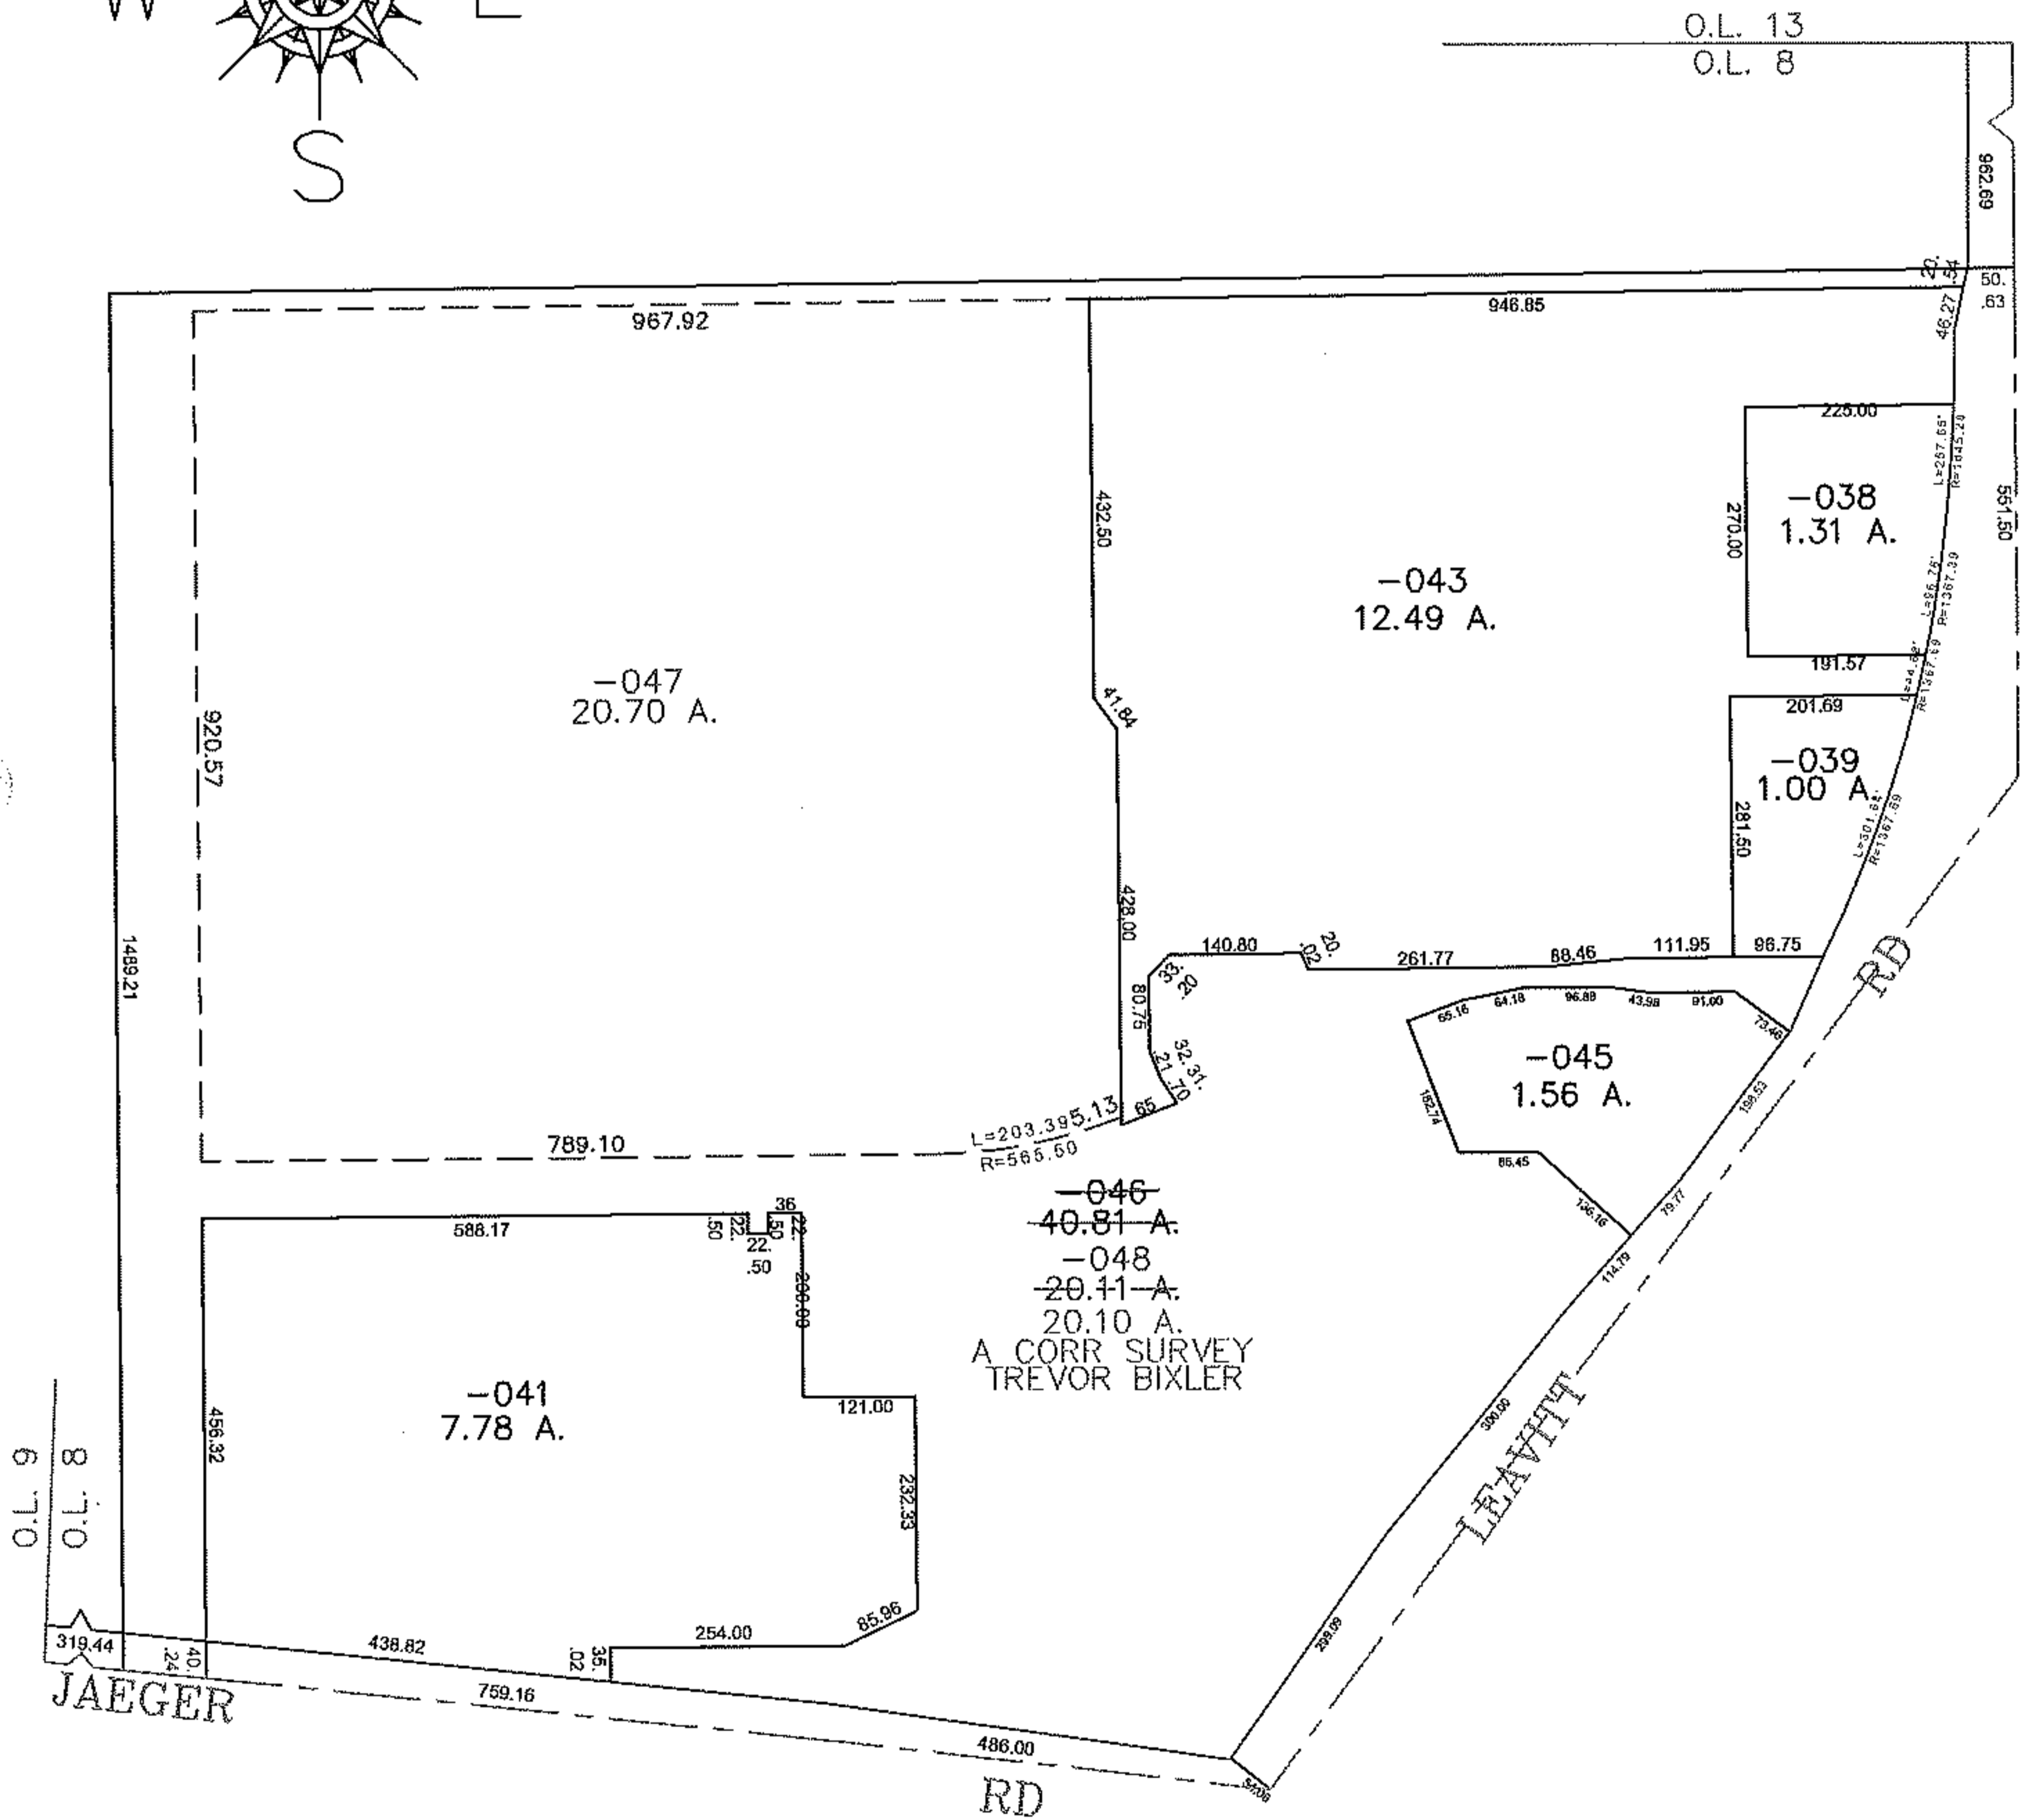

PARENT PARCEL: 02-02-008-107-046

CHILD PARCEL: 02-02-008-107-047, -048

STARTING POINT: CENTERLINE OF JAEGER RD & O.L. 8

09-02655

**SPLITS/DEEDS PROCESSED**  
 LORAIN COUNTY TAX MAP DEPARTMENT  
 226 MIDDLE AVE. ELYRIA, OHIO

SURVEYED BY: TREVOR BIXLER  
 CLOSURE: 0.00 : 10.000  
 MAP PAGE(S): 02-02-008-A,B  
 APPROVED BY: JAH DATE: 1-13-09  
 SCALE: 1" = 300 PRIOR INSTRUMENT: 20060138584