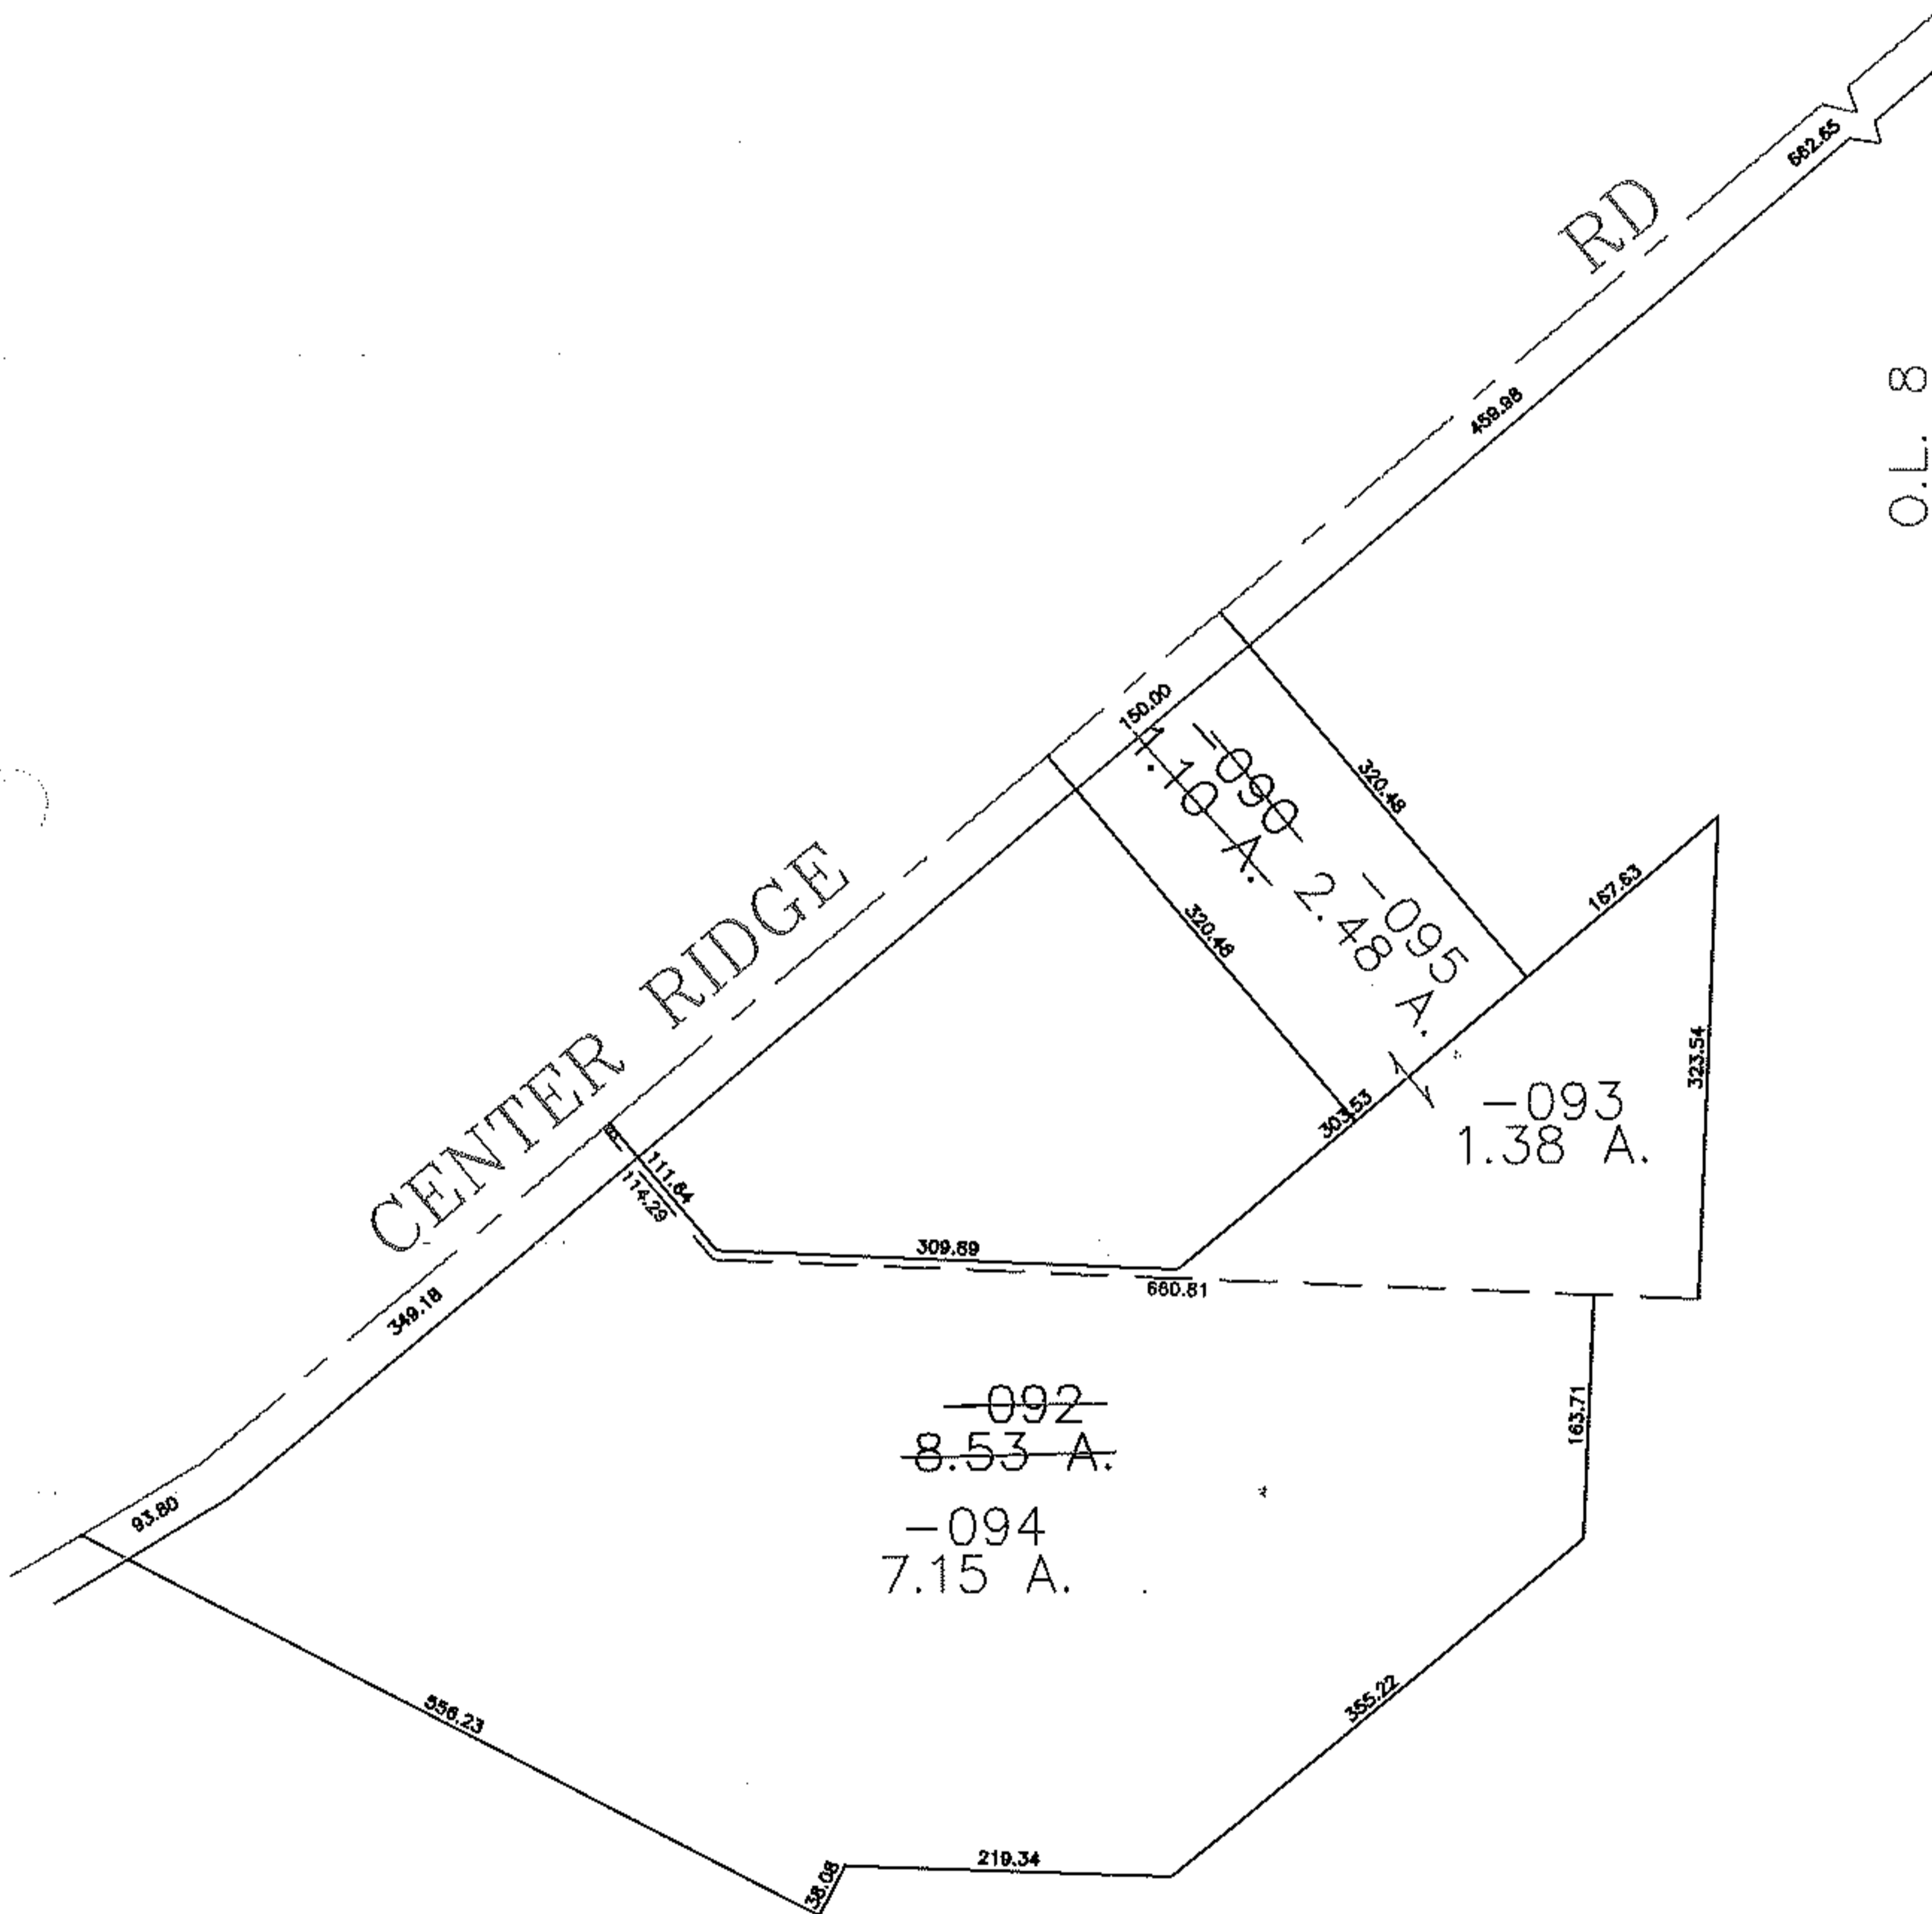

RASTER

PARENT PARCEL: 07-00-008-115-092, -090

CHILD PARCEL: 07-00-008-115-093 THRU -095

STARTING POINT: CENTERLINE OF CENTER RIDGE RD & O.L. 8

08-02654

SPLITS/DEEDS PROCESSED
LORAIN COUNTY TAX MAP DEPARTMENT
226 MIDDLE AVE. ELYRIA, OHIO

SURVEYED BY: CHRISTOPHER HIRZEL
CLOSURE: 0.00 : 10,000
MAP PAGE(S): 07-00-008-D
APPROVED BY: JAH DATE: 12-29-08
SCALE: 1" = 200 PRIOR INSTRUMENT: 20080236865