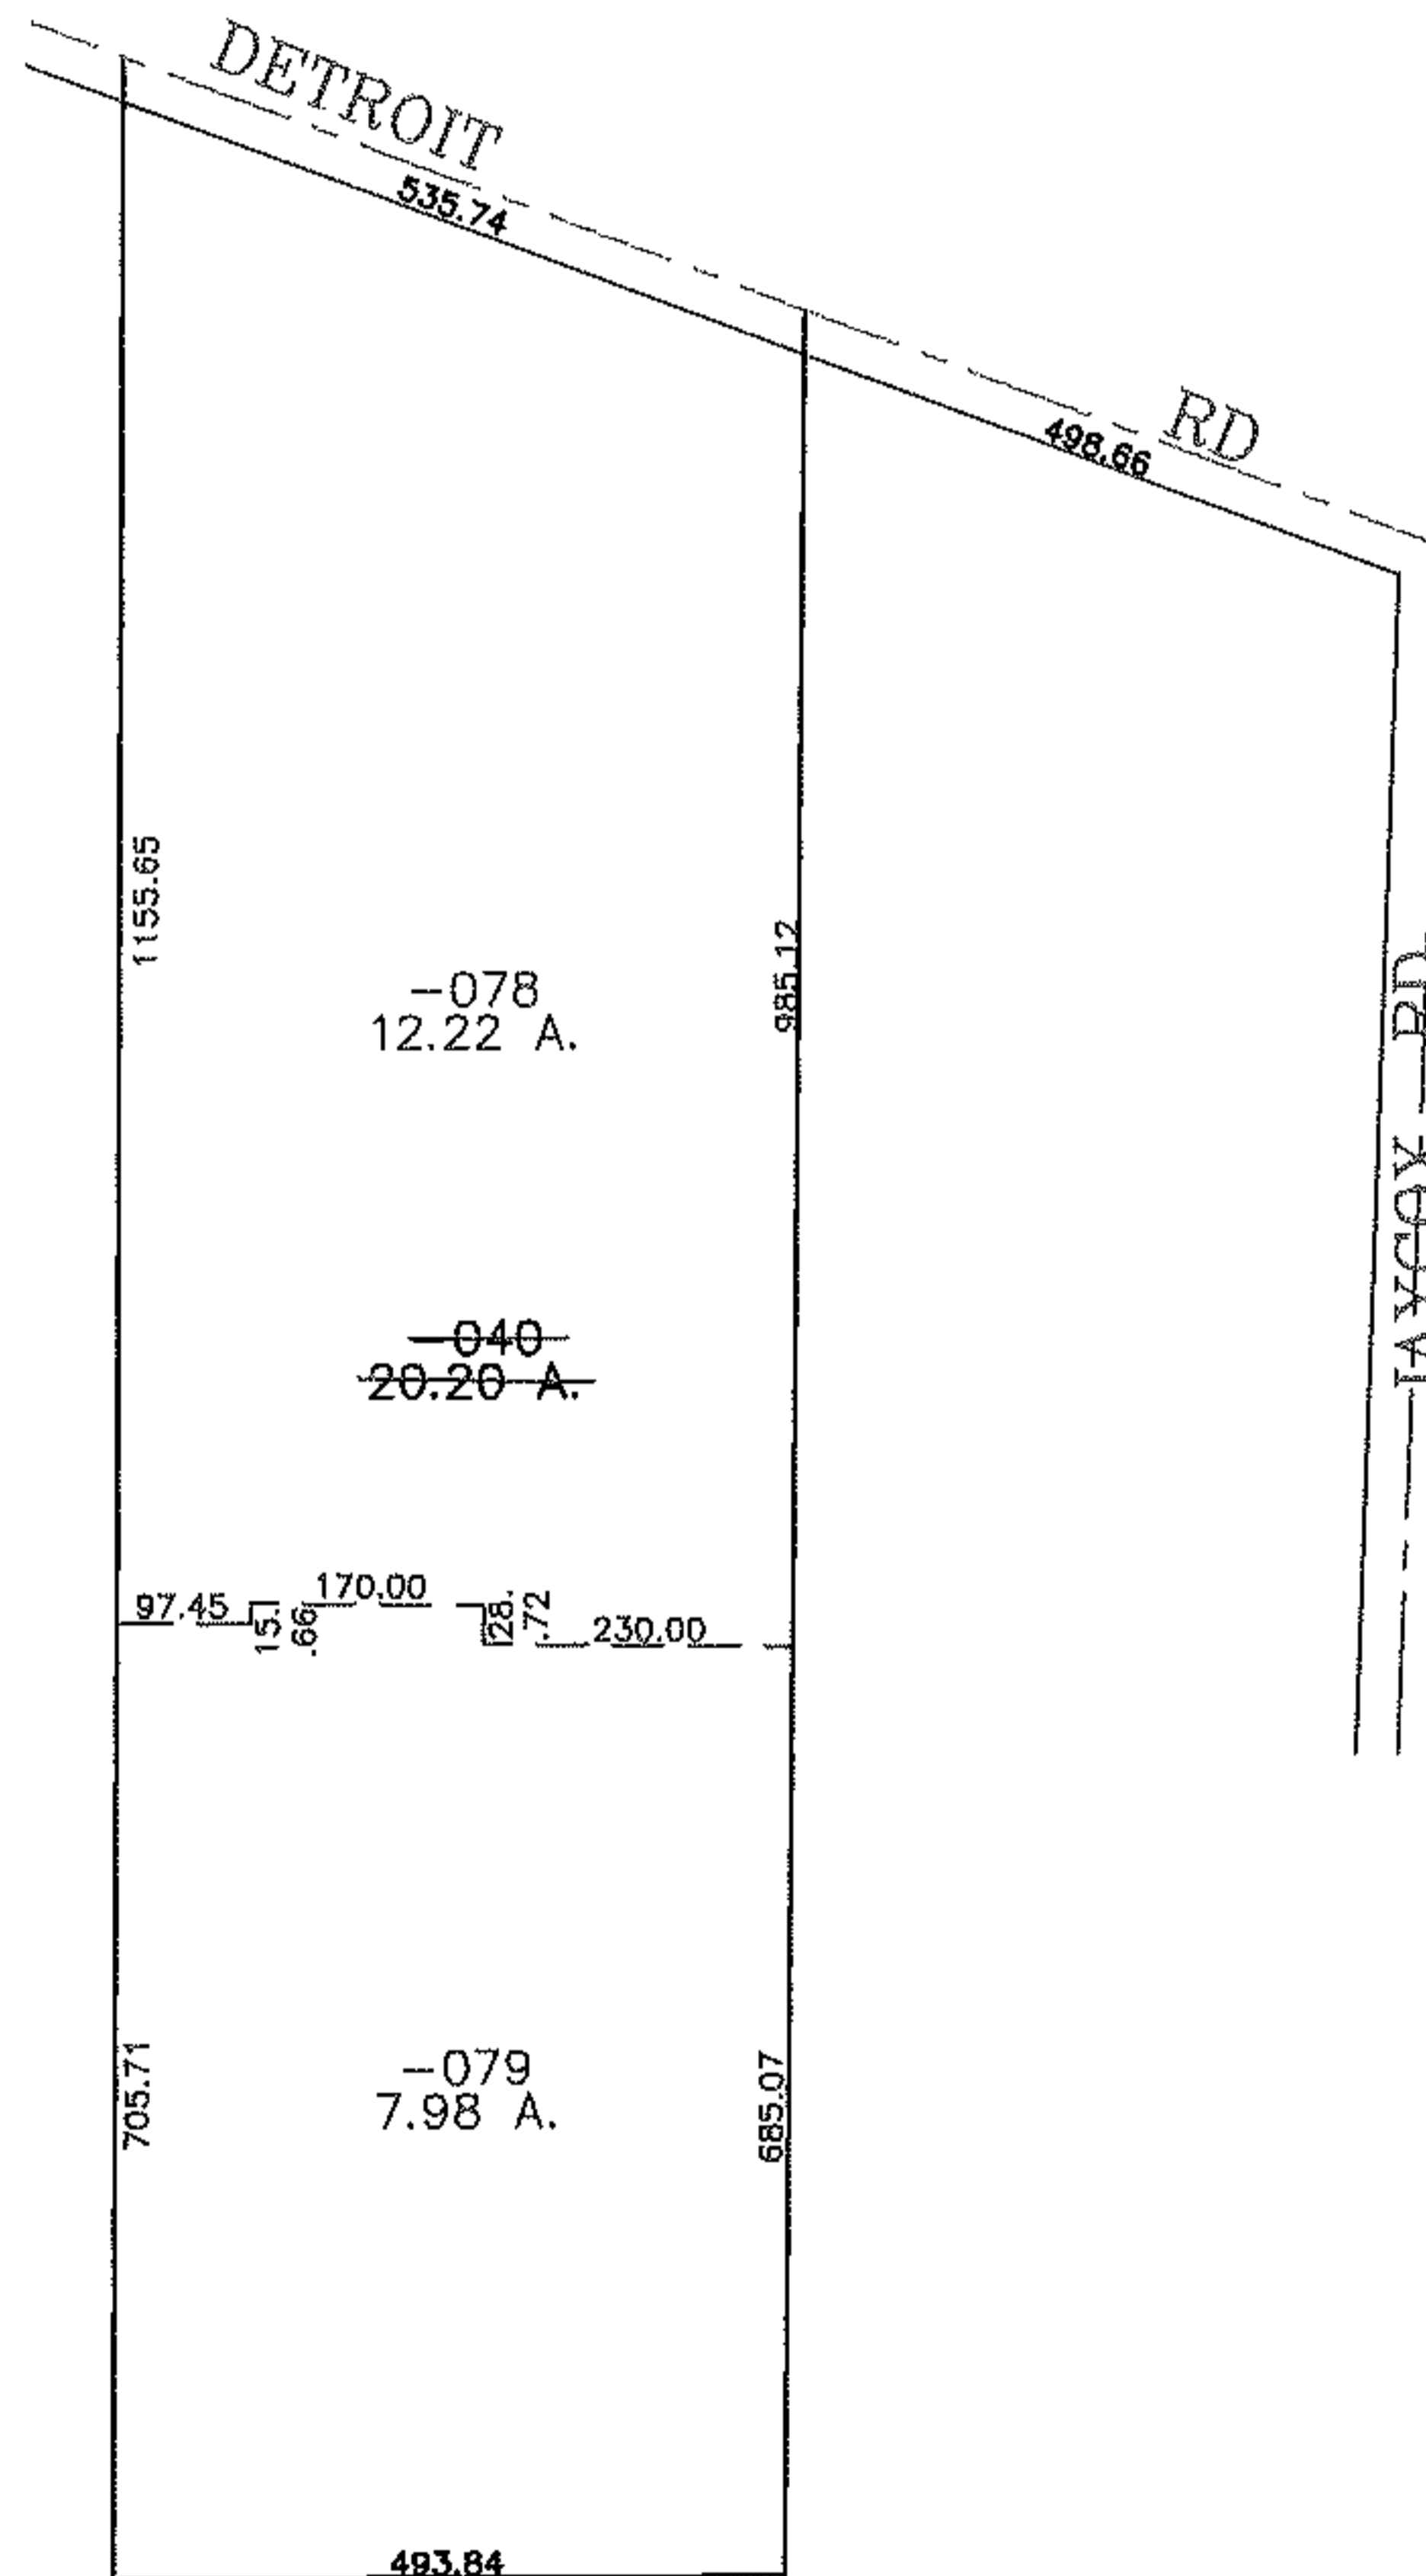

RASTER

PARENT PARCEL: 04-00-022-103-040

CHILD PARCEL: 04-00-022-103-078, -079

STARTING POINT: CENTERLINE OF DETROIT RD & JAYCOX RD

08-02647

SPLITS/DEEDS PROCESSED
LORAIN COUNTY TAX MAP DEPARTMENT
 226 MIDDLE AVE. ELYRIA, OHIO

SURVEYED BY: MIKE SPELLACY
 CLOSURE: 0.00 : 10.000
 MAP PAGE(S): 04-00-022-F
 APPROVED BY: JAH DATE: 12-8-08
 SCALE: 1" = 300 PRIOR INSTRUMENT: OR 91/143