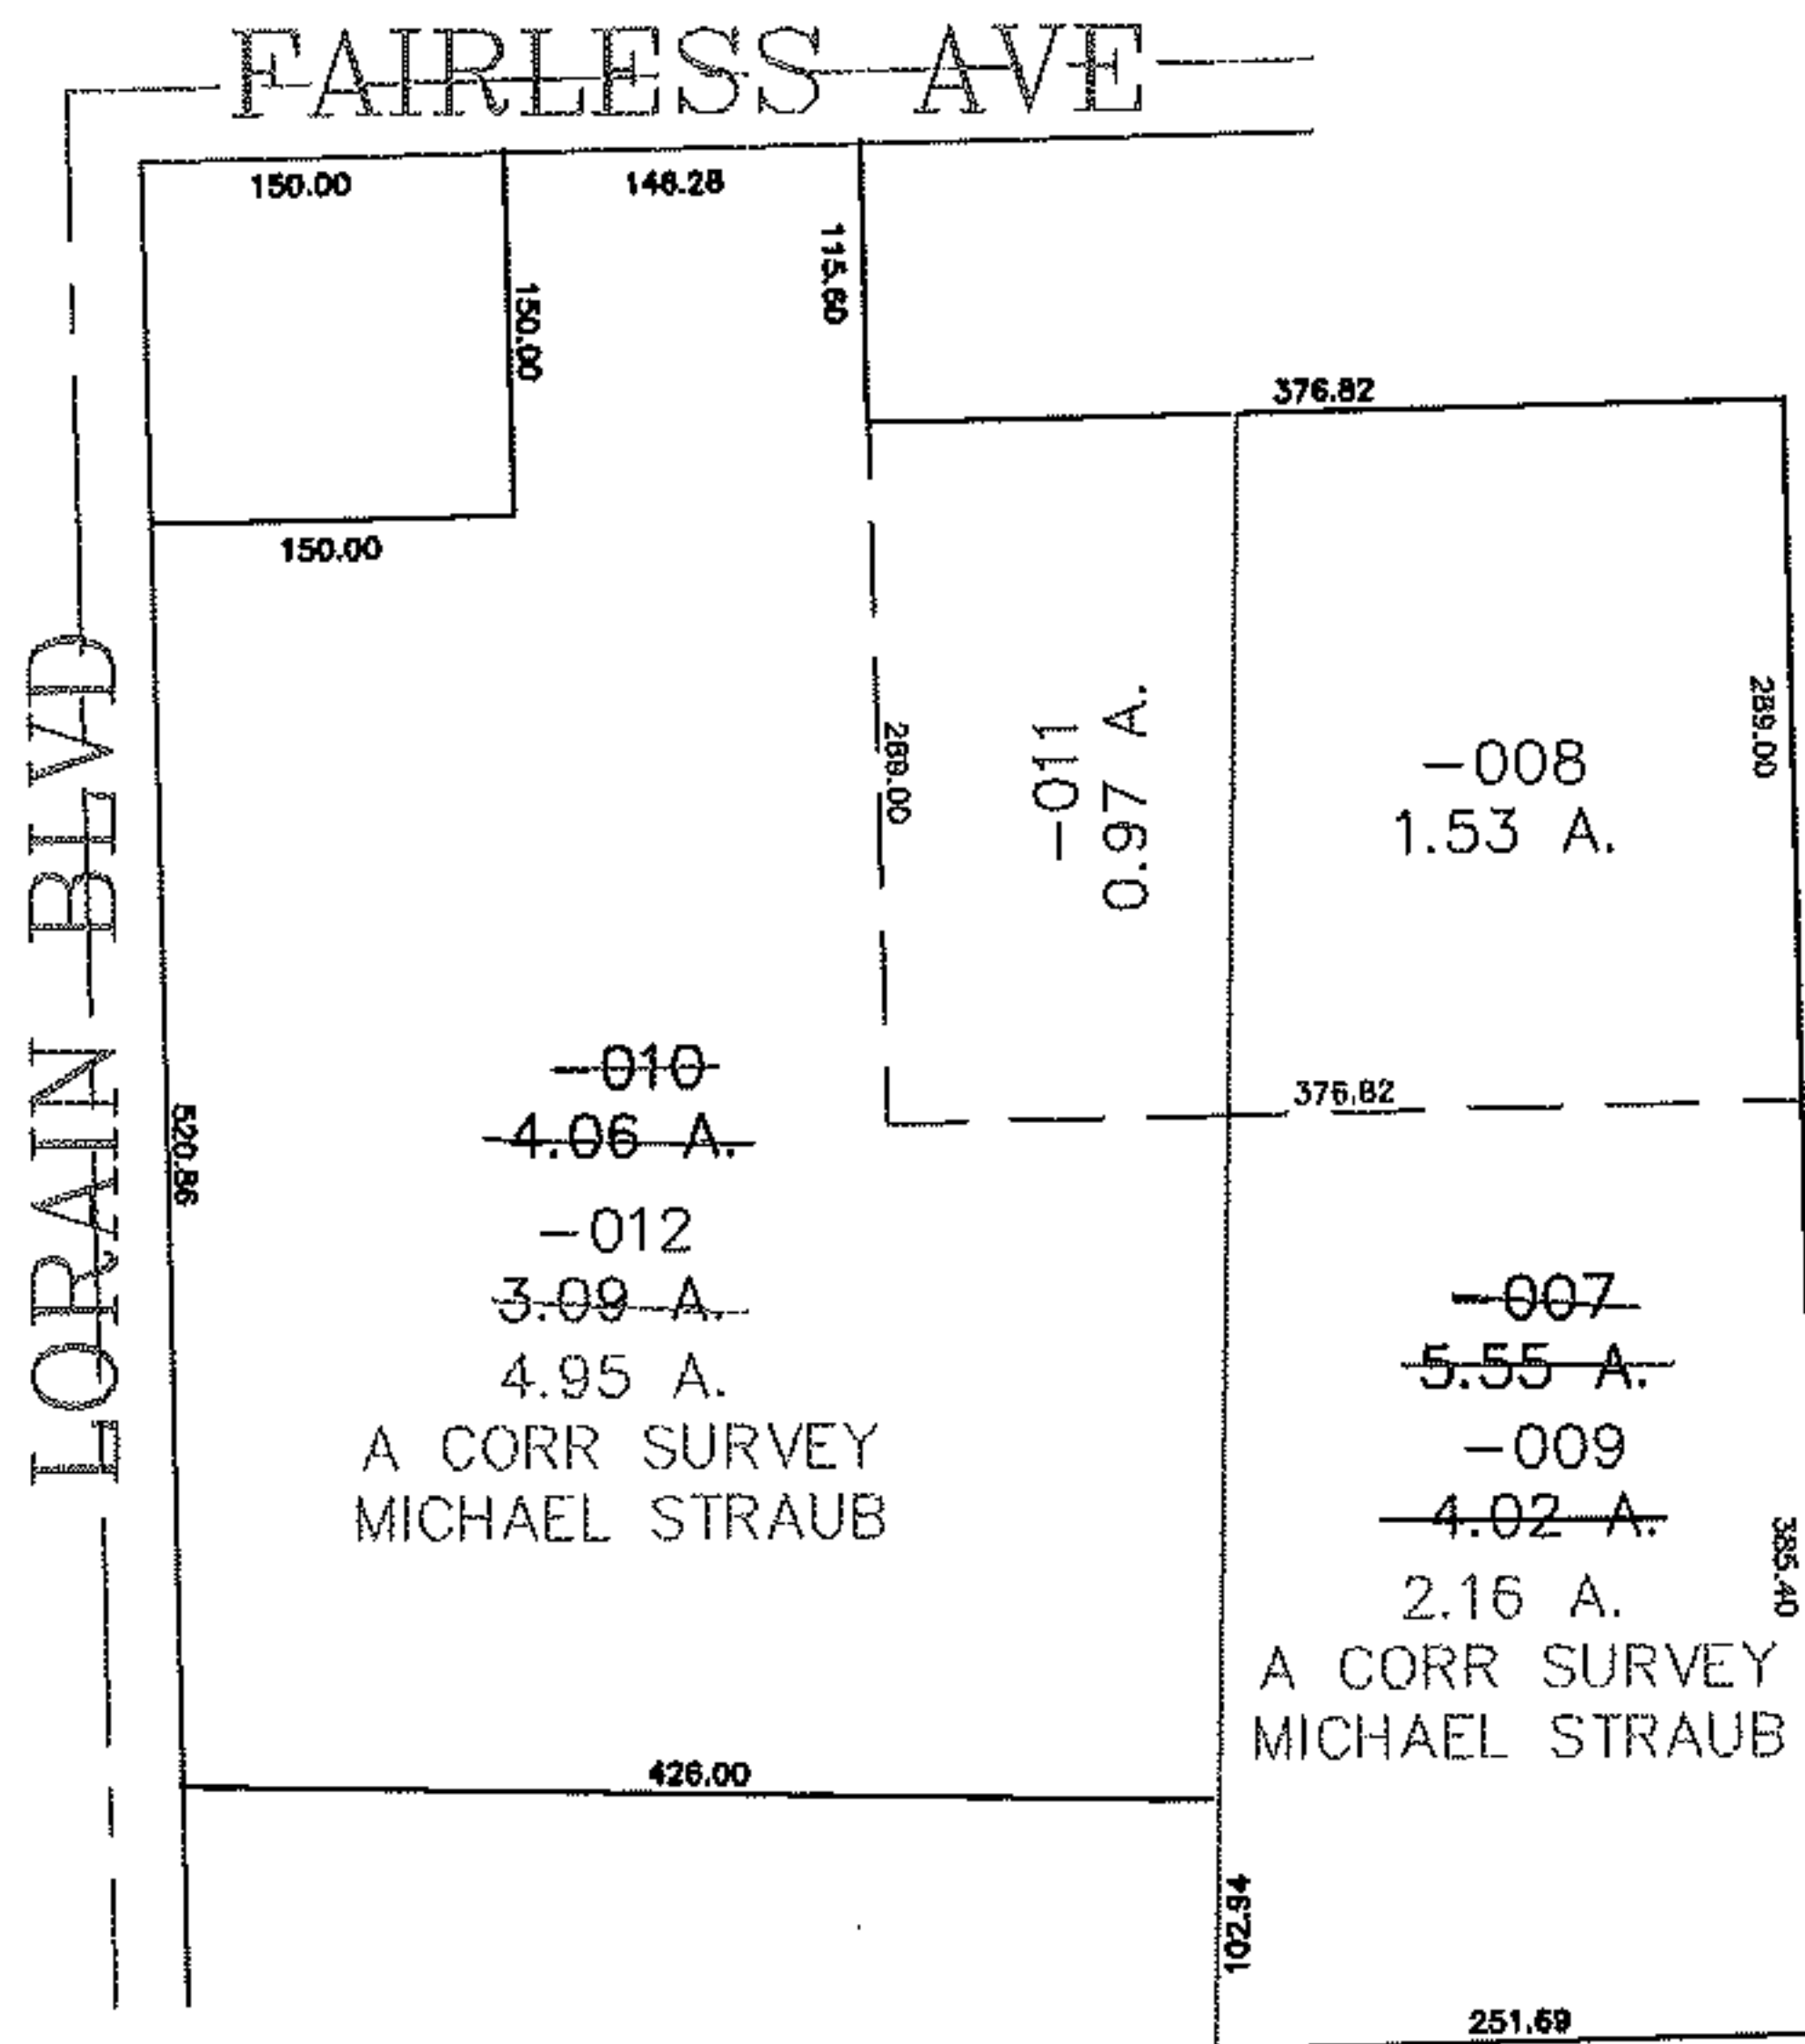

RASTER

PARENT PARCEL: 03-00-104-103-010 03-00-077-101-007
CHILD PARCEL: 03-00-104-103-011, -012 03-00-077-101-008, -009
STARTING POINT: SIDELINE OF FAIRLESS AVE & LORAIN BLVD

08-02646

SPLITS/DEEDS PROCESSED
LORAIN COUNTY TAX MAP DEPARTMENT
226 MIDDLE AVE. ELYRIA, OHIO

SURVEYED BY: MICHAEL STRAUB
CLOSURE: 0.00 : 10.000
MAP PAGE(S): 03-00-104-B
APPROVED BY: JAH DATE: 12-4-08
SCALE: 1" = 200 PRIOR INSTRUMENT: 20080263491