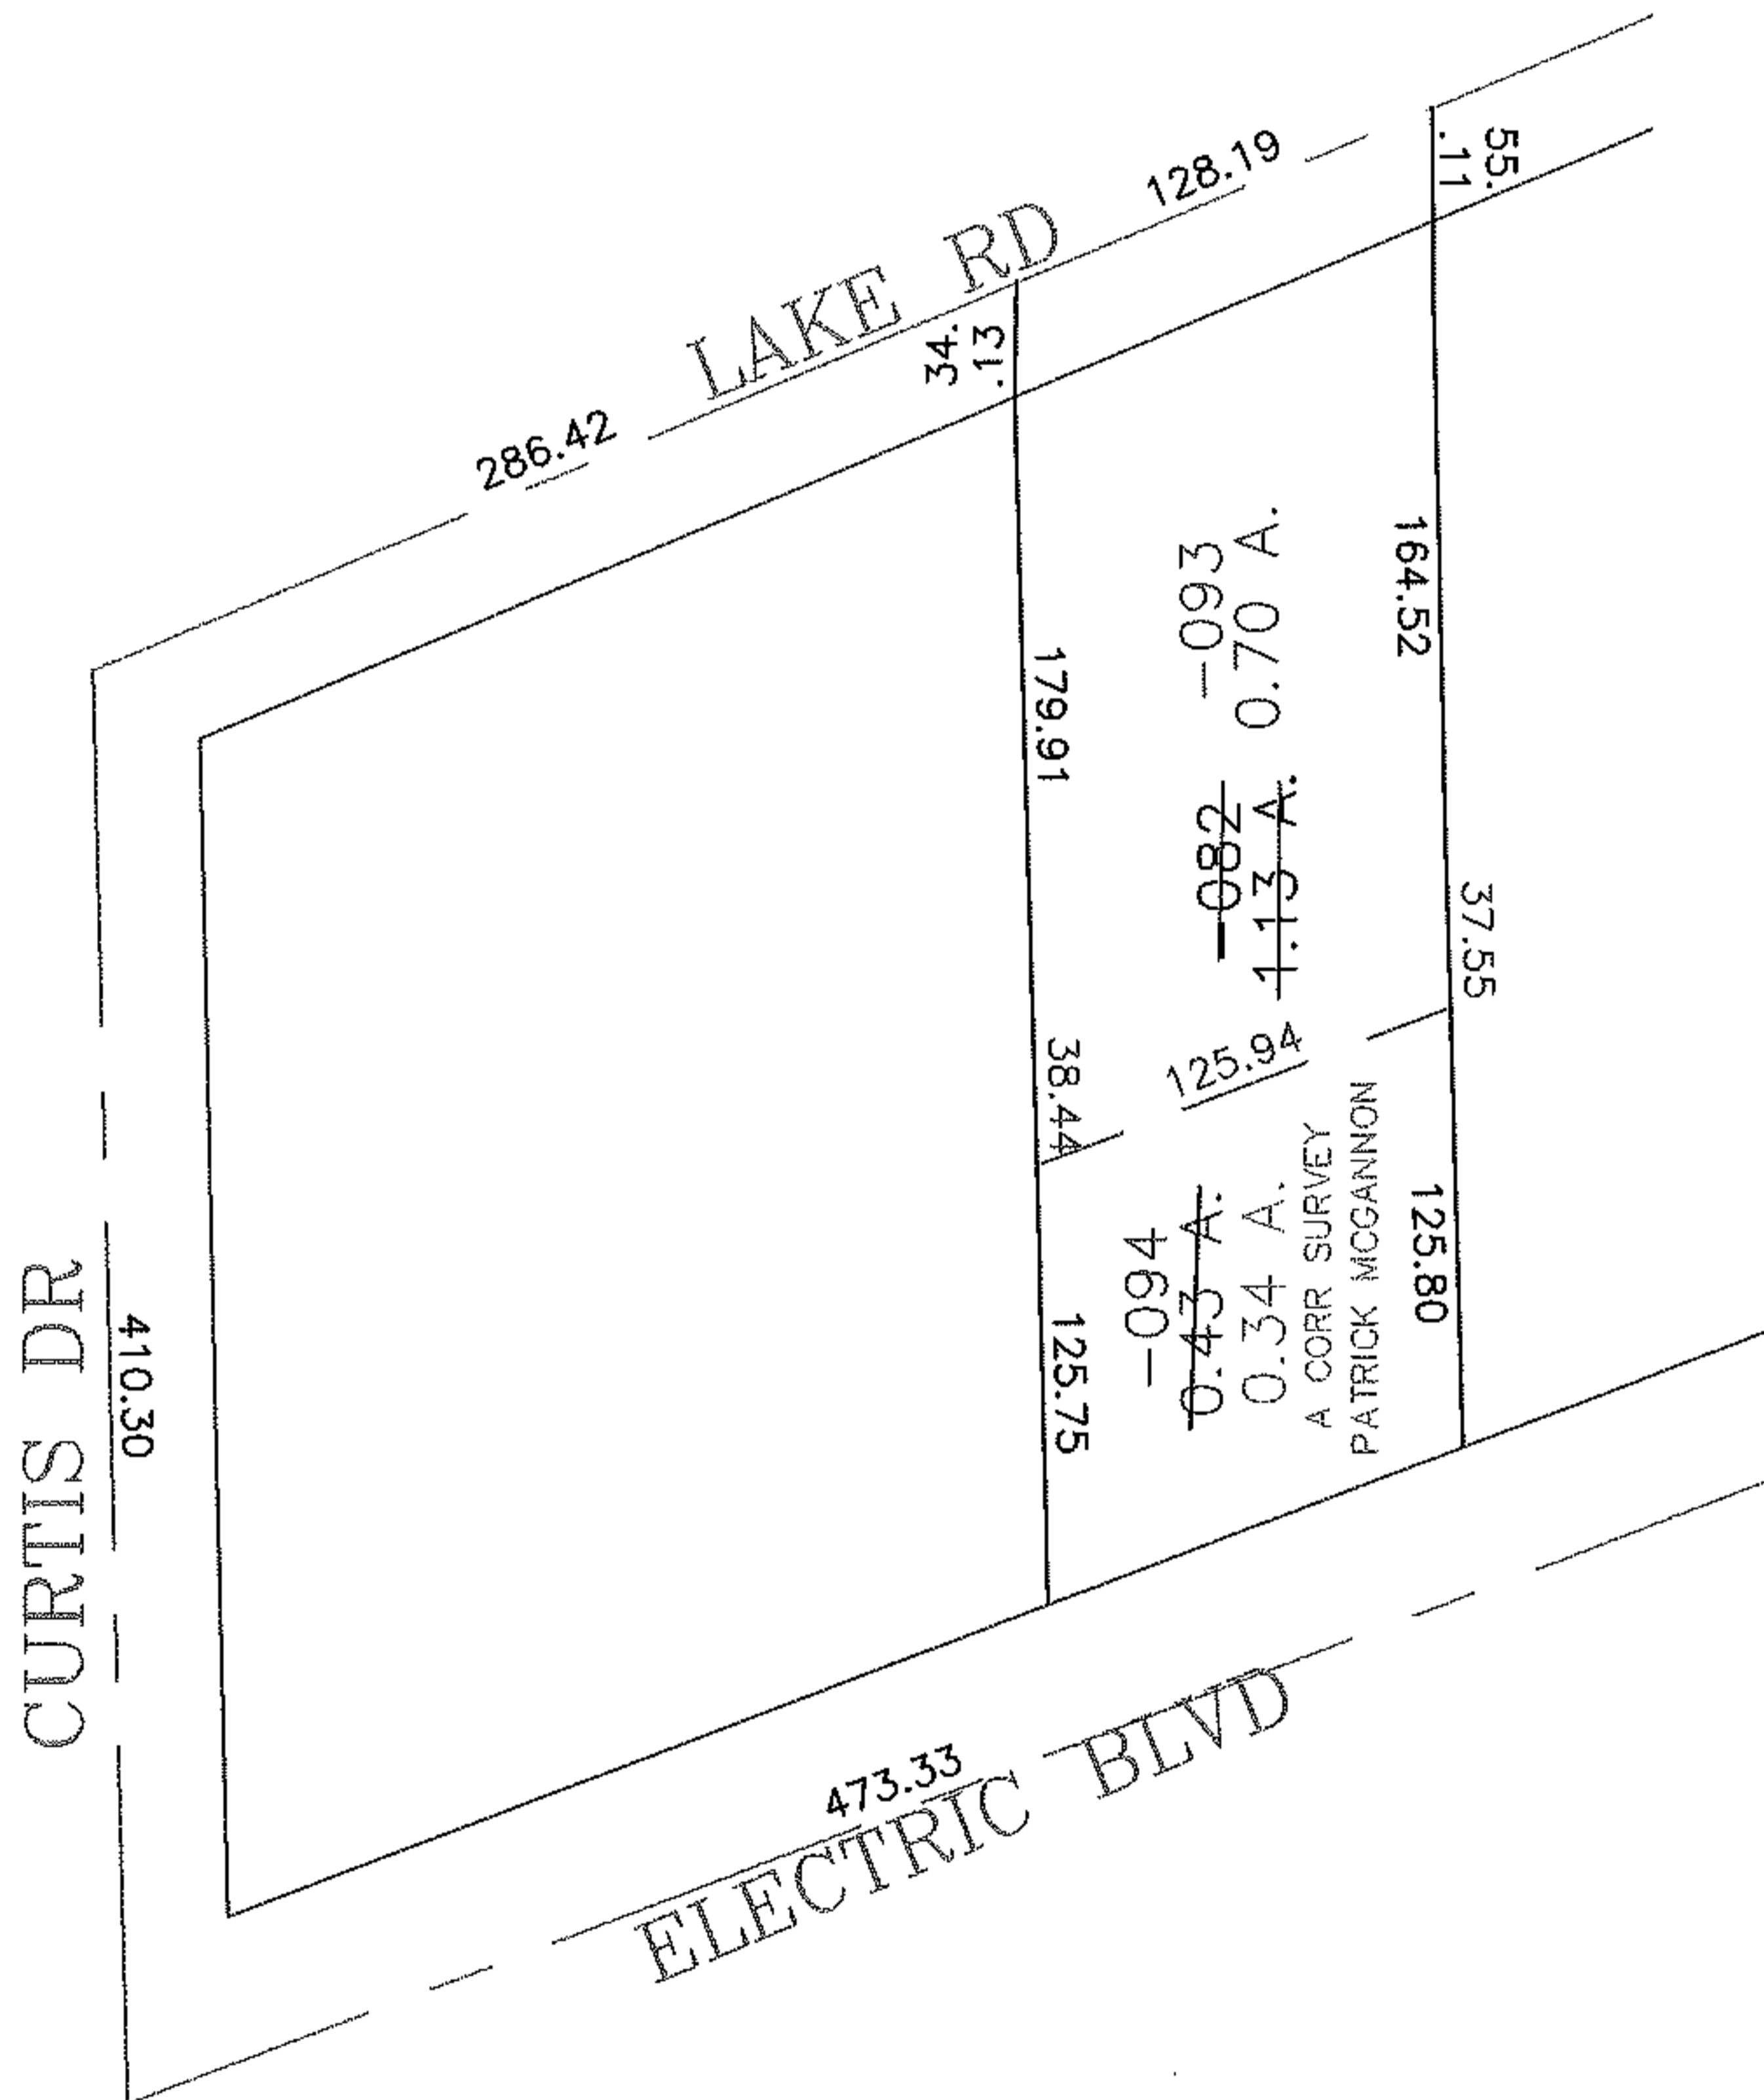

PARENT PARCEL: 04-00-007-107-082

CHILD PARCEL: 04-00-007-107-093, -094

STARTING POINT: CENTERLINE OF CURTIS DR & LAKE RD

08-02642

SPLITS/DEEDS PROCESSED

LORAIN COUNTY TAX MAP DEPARTMENT
226 MIDDLE AVE. ELYRIA, OHIO

SURVEYED BY: PATRICK MCGANNON

CLOSURE: 0.00 : 10.000

MAP PAGE(S): 04-00-007-C

APPROVED BY: JAH DATE: 11-25-08

SCALE: 1" = 100' PRIOR INSTRUMENT: PL VL 84/76