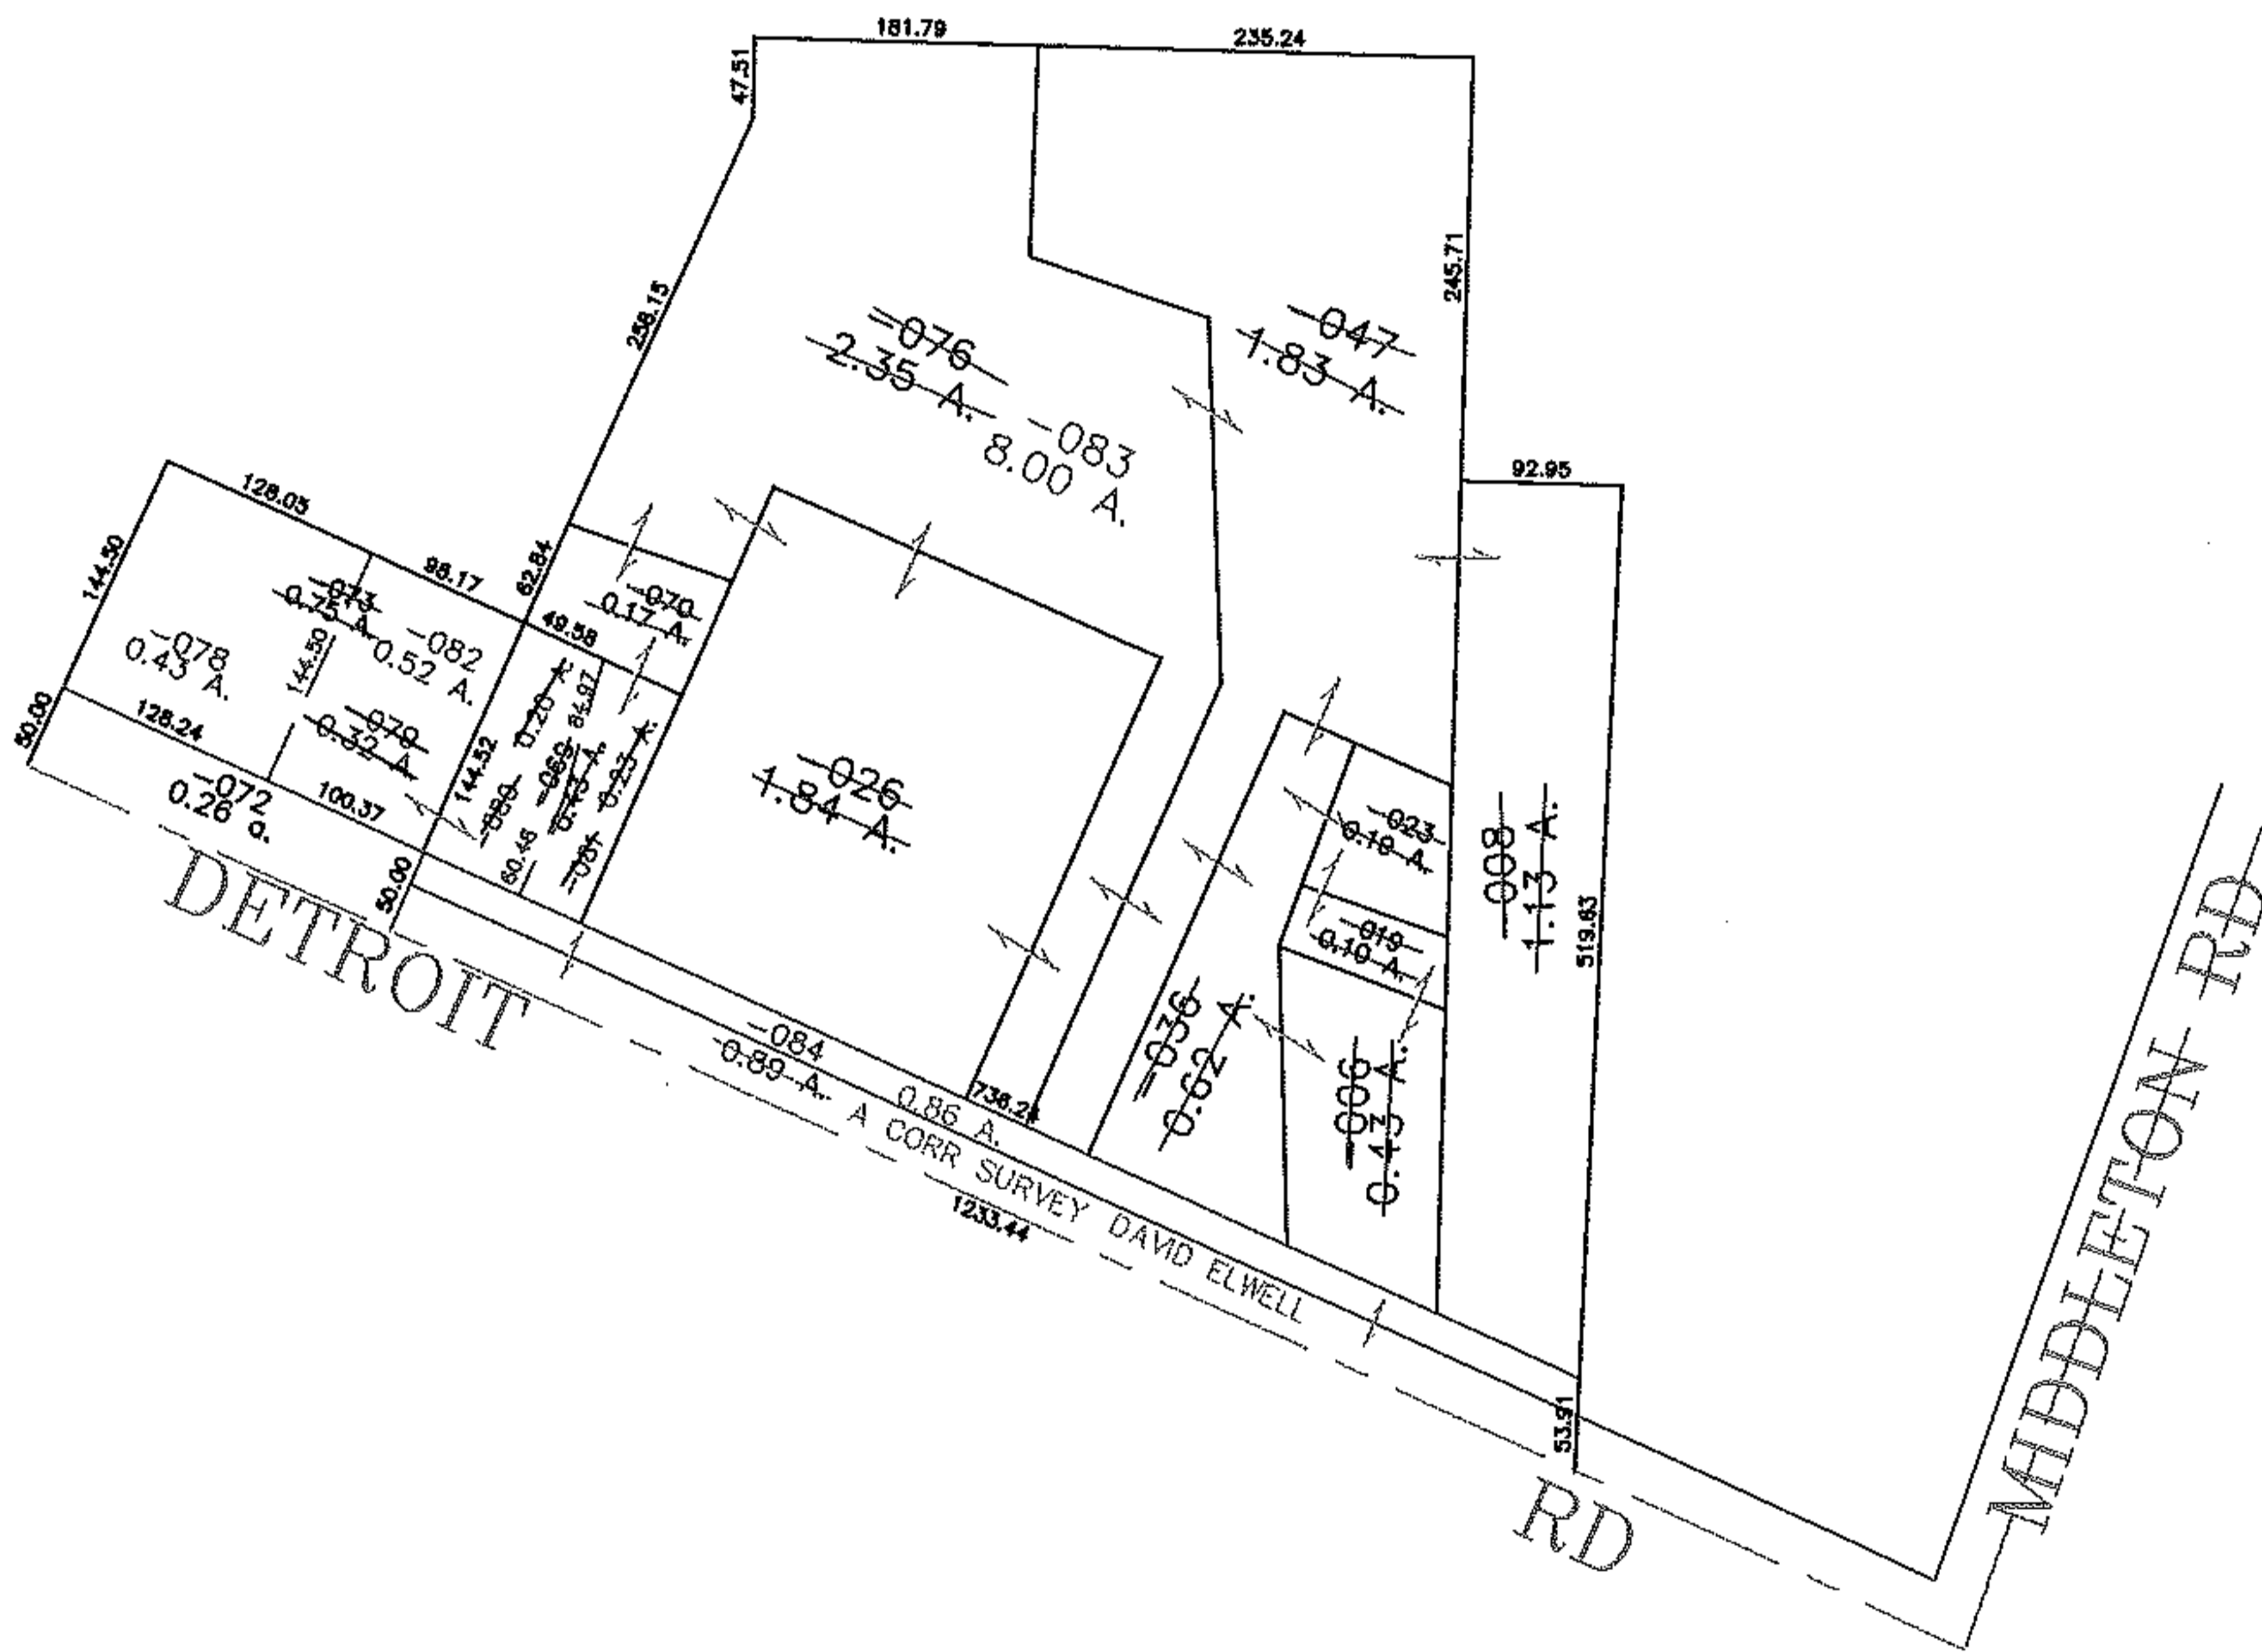

RASTER

PARENT PARCEL: 04-00-015-103-073, 069 008 006 019 023 036 047 076 026 070 081

CHILD PARCEL: 04-00-015-103-078 THRU -084

STARTING POINT: CENTERLINE OF DETROIT RD & MIDDLETON RD

08-02638

**SPLITS/DEEDS PROCESSED**

LORAIN COUNTY TAX MAP DEPARTMENT  
226 MIDDLE AVE. ELYRIA, OHIO

SURVEYED BY: DAVID ELWELL

CLOSURE: 0.00 : 10,000

MAP PAGE(S): 04-00-015-A

APPROVED BY: JAH DATE: 11-24-08

SCALE: 1" = 200 PRIOR INSTRUMENT: 20080266414