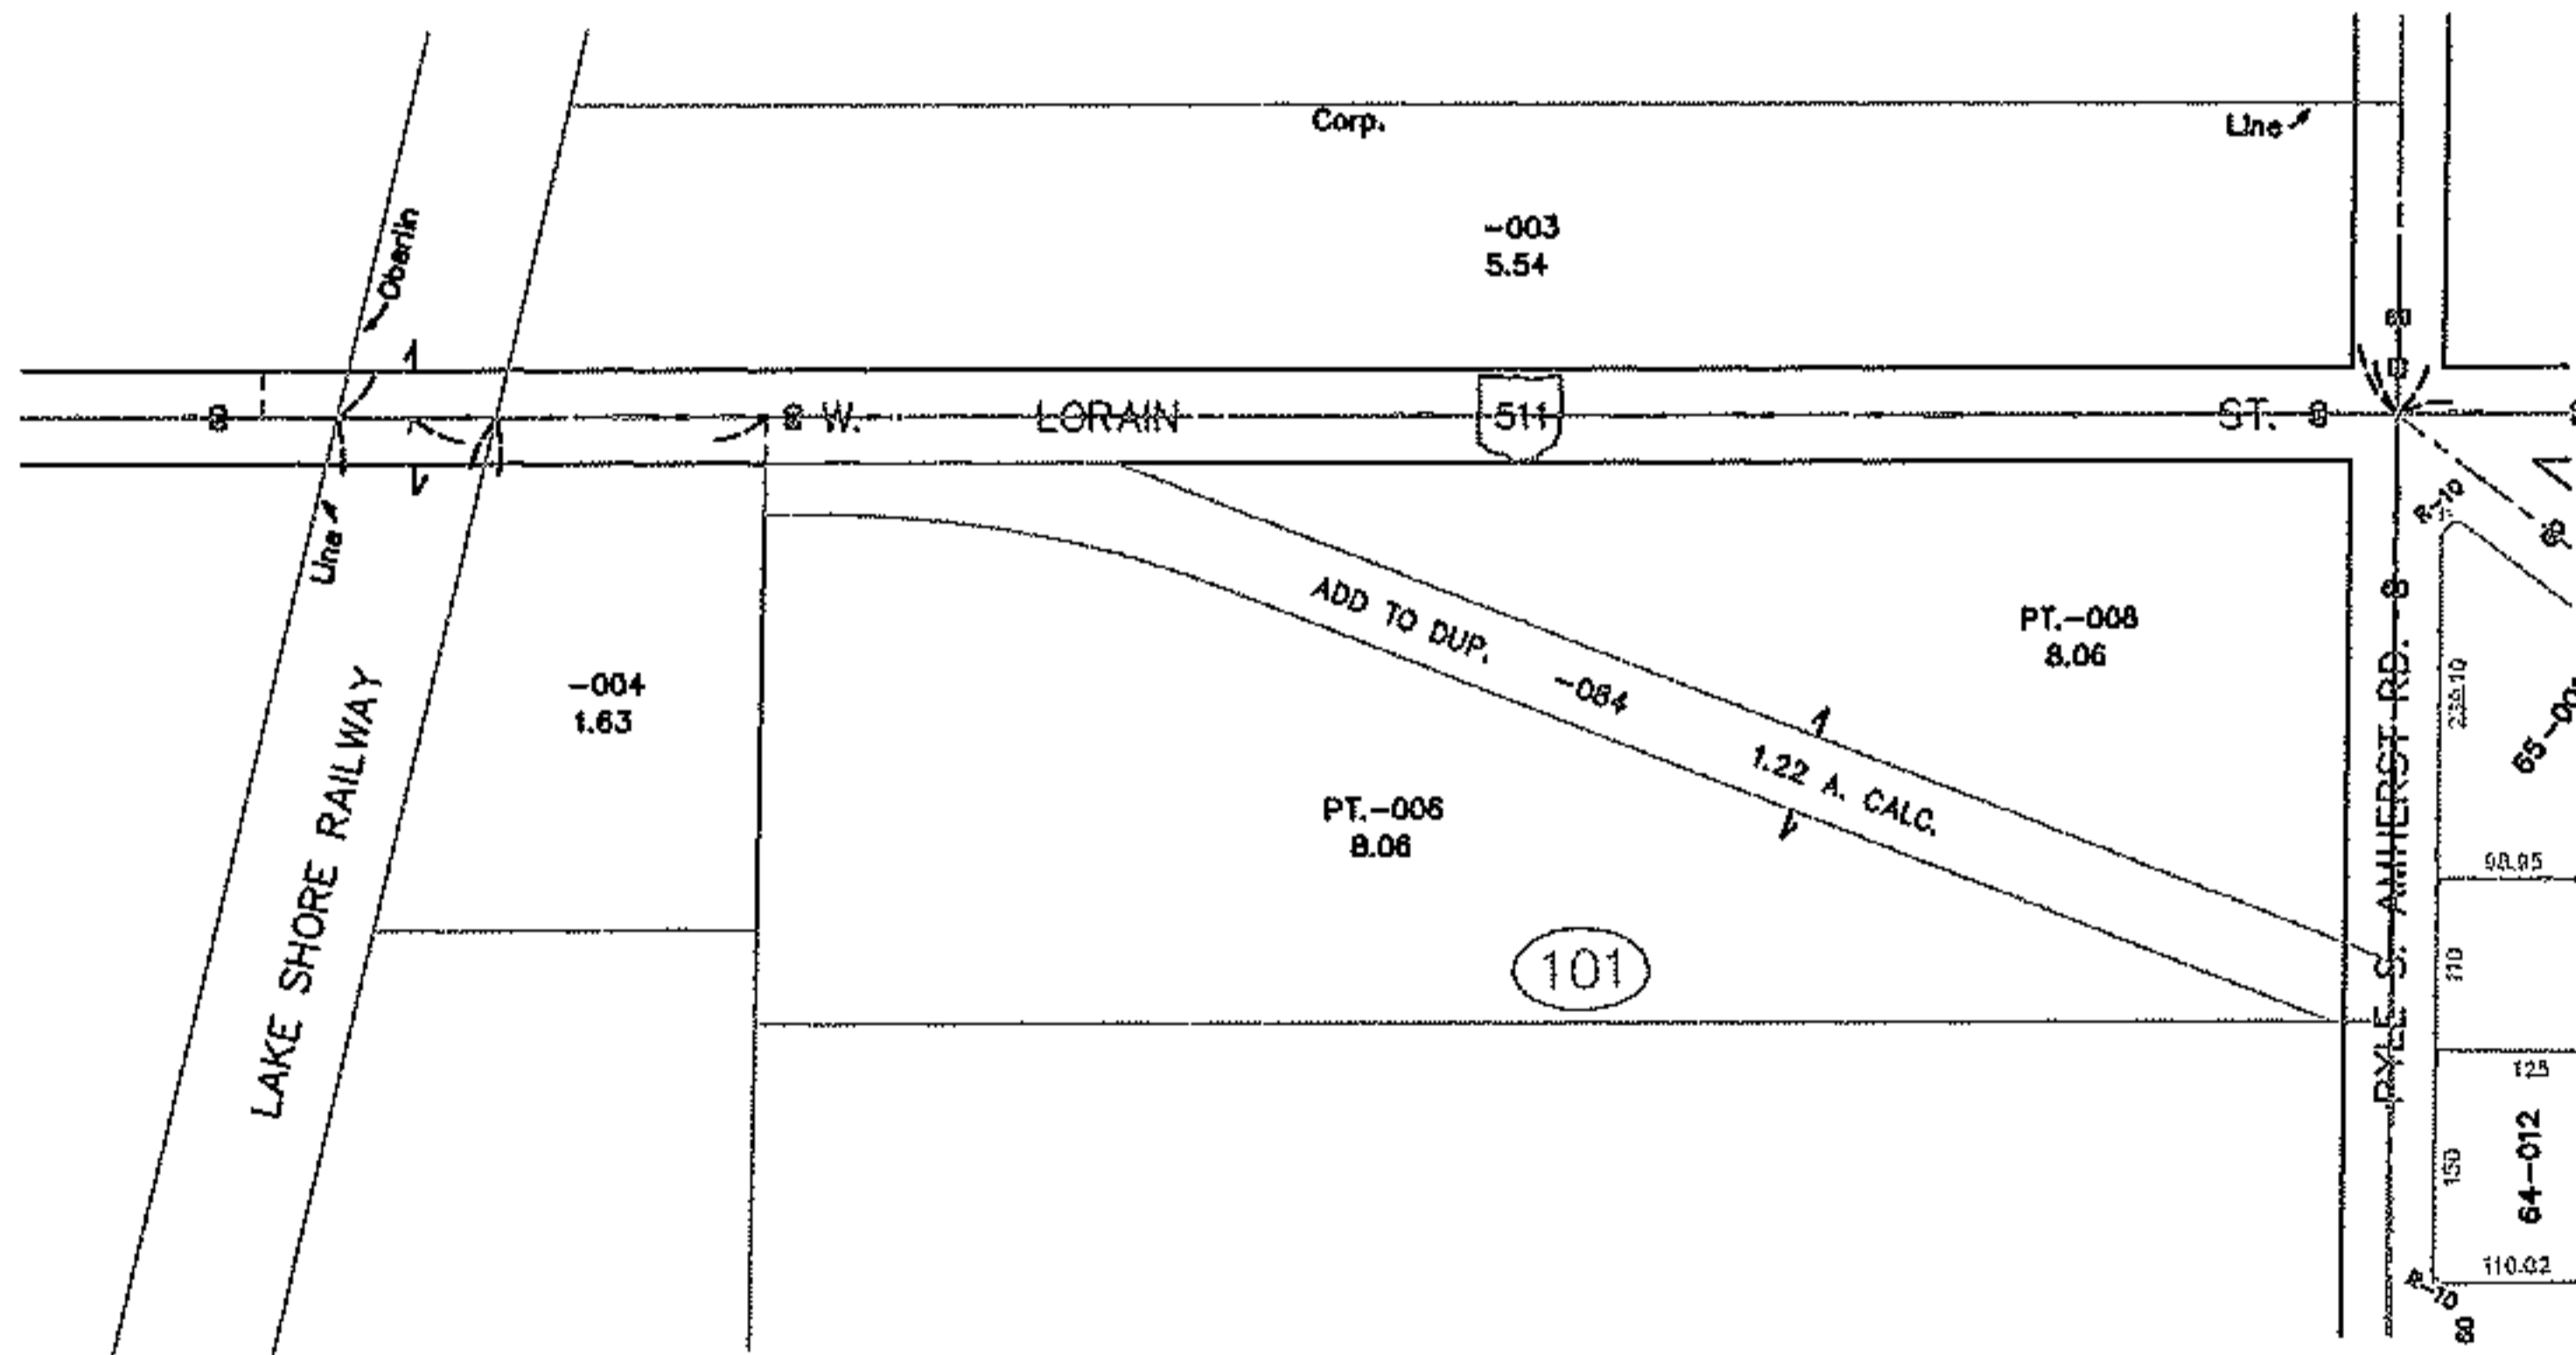

PARENT PARCEL: ADD TO DUPLICATE

CHILD PARCEL: 09-00-083-101-084

STARTING POINT: OLD ELECTRIC R.R. (CLEVE. SOUTHWESTERN COLUMBUS TRACTION LINE)

12-02638-A

ADD TO DUPLICATE

09-00-083-101-084

1.22 A. CALC.

OWNER: OHIO EDISON CO.

PER DV 487/325

THROUGH PRIORS

DV 296/313

DV 268/427

DV 268/414

DV 198/630

SPLITS/DEEDS PROCESSED

LORAIN COUNTY TAX MAP DEPARTMENT
226 MIDDLE AVE. ELYRIA, OHIO

SURVEYED BY: NONE

CLOSURE: NONE

MAP PAGE(S): 09-00-083-B

APPROVED BY: TJS DATE: 12/19/12

SCALE: 1"= 300 PRIOR INST.: DV 296/313