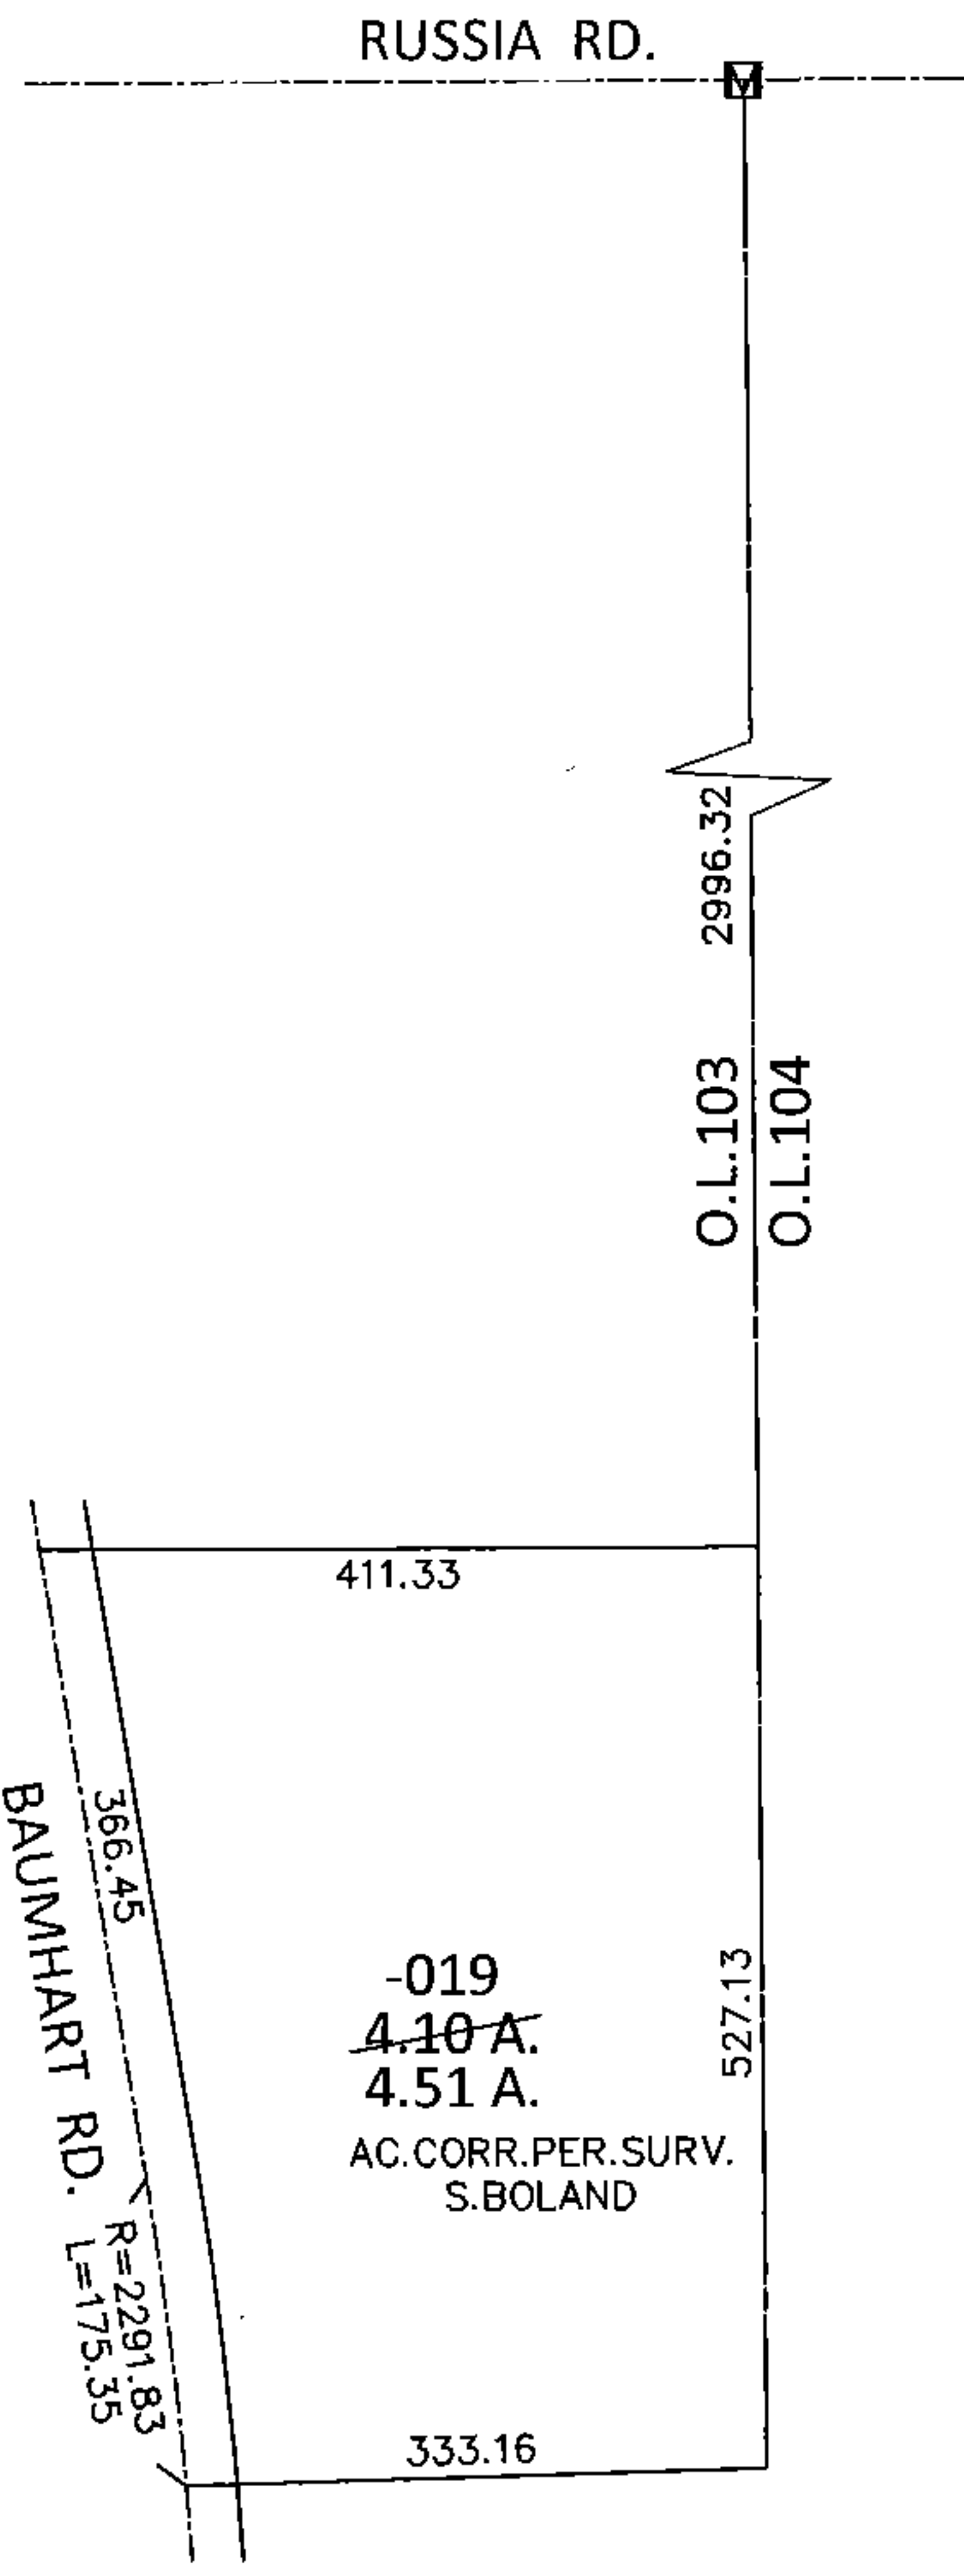

PARENT PARCEL: 08-00-103-000-019

CHILD PARCEL: \_\_\_\_\_

STARTING POINT: AT A MON BOX AT THE INTERSECTION OF C/L OF RUSSIA RD. AND EAST LINE OF O.L.103

12-02635-A

**SPLITS/DEEDS PROCESSED**

LORAIN COUNTY TAX MAP DEPARTMENT  
226 MIDDLE AVE. ELYRIA, OHIO

SURVEYED BY: SEAN A. BOLAND  
 CLOSURE: .01:10,000  
 MAP PAGE(S): 8-D  
 APPROVED BY: RRM DATE: 12-18-12  
 SCALE: 1"= 200 PRIOR INST.: 20060147364