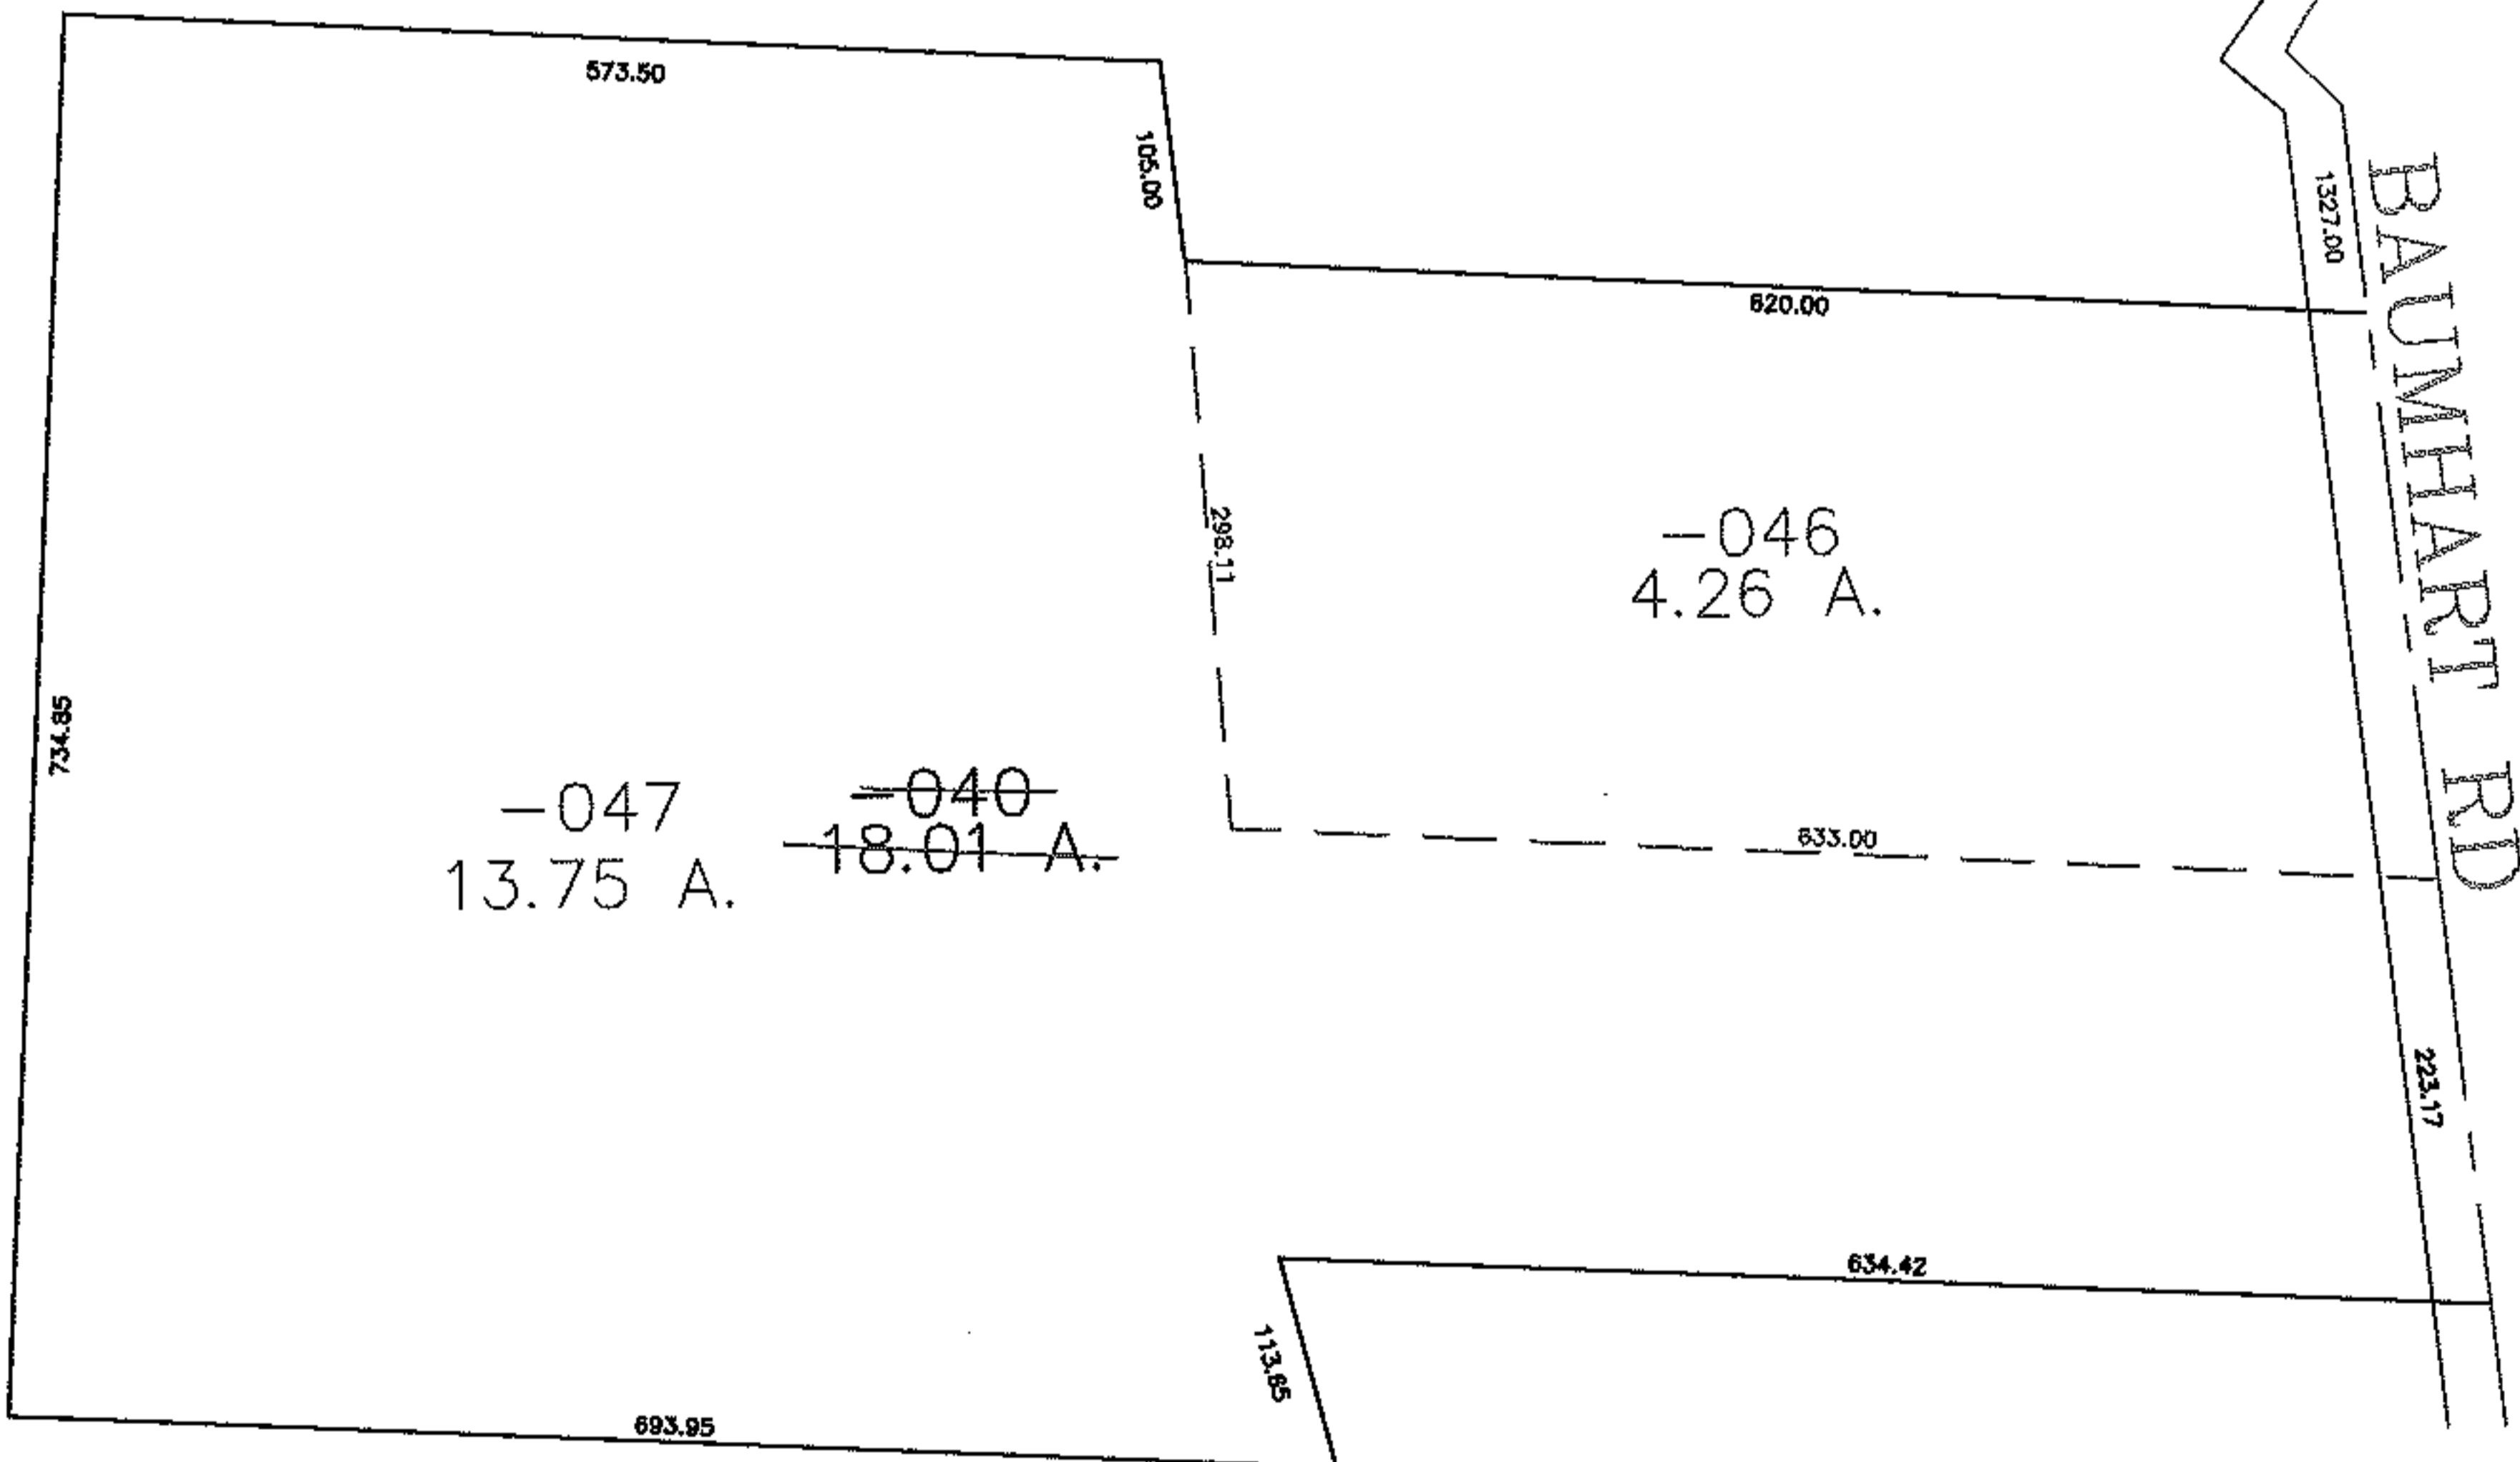

RASTER

PARENT PARCEL: 08-00-103-000-040

CHILD PARCEL: 08-00-103-000-046, -047

STARTING POINT: CENTERLINE OF RUSSIA RD & BAUMHART RD

08-02630

RUSSIA RD

BAUMHART RD

SPLITS/DEEDS PROCESSED
 LORAIN COUNTY TAX MAP DEPARTMENT
 226 MIDDLE AVE. ELYRIA, OHIO

SURVEYED BY: THOMAS SIMON
 CLOSURE: 0.00 : 10.000
 MAP PAGE(S): 8-D
 APPROVED BY: JAH DATE: 11-4-08
 SCALE: 1" = 200' PRIOR INSTRUMENT: 19970492894