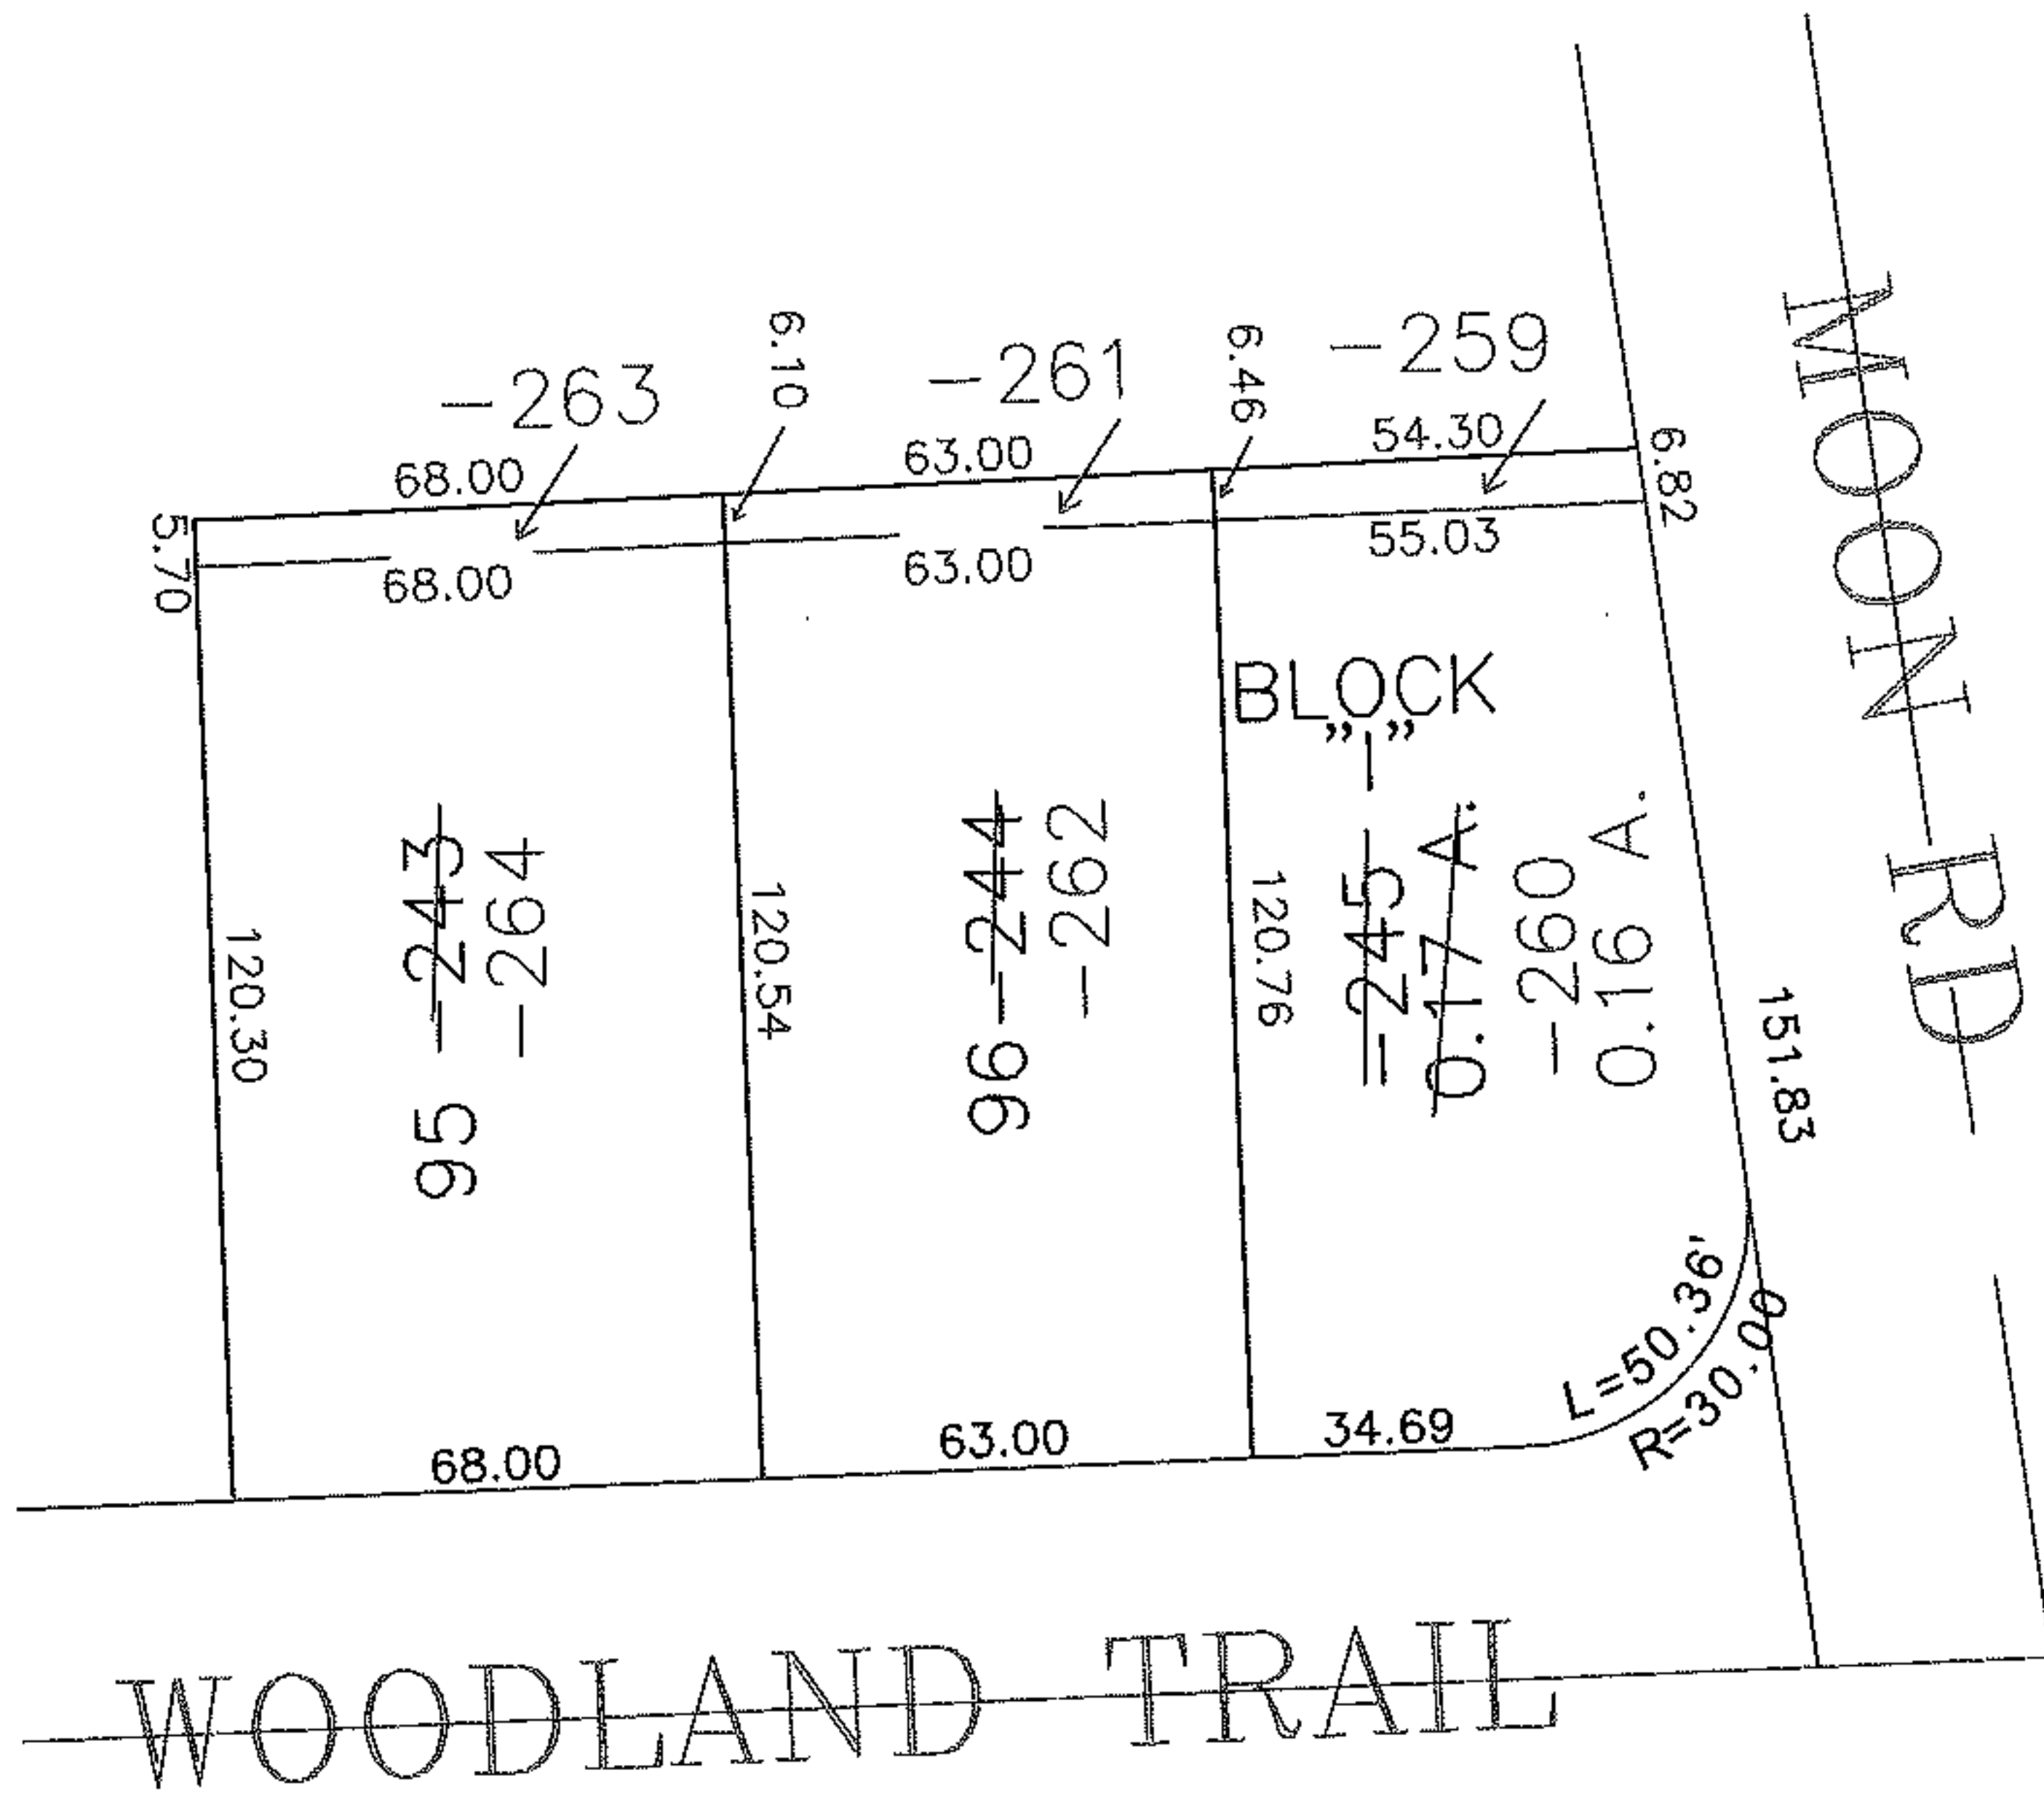

RASTER

PARENT PARCEL: 04-00-002-101-243 THRU -245

CHILD PARCEL: 04-00-002-101-259 THRU -264

STARTING POINT: SIDELINE OF MOON RD & WOODLAND TRAIL

08-02623

SPLITS/DEEDS PROCESSED

LORAIN COUNTY TAX MAP DEPARTMENT  
226 MIDDLE AVE. ELYRIA, OHIO

SURVEYED BY: JAMES T SAYLER

CLOSURE: 0.00 : 10,000

MAP PAGE(S): 04-00-002-B

APPROVED BY: JAH DATE: 10-20-08

SCALE: 1"= 100 PRIOR INSTRUMENT: 20050118886