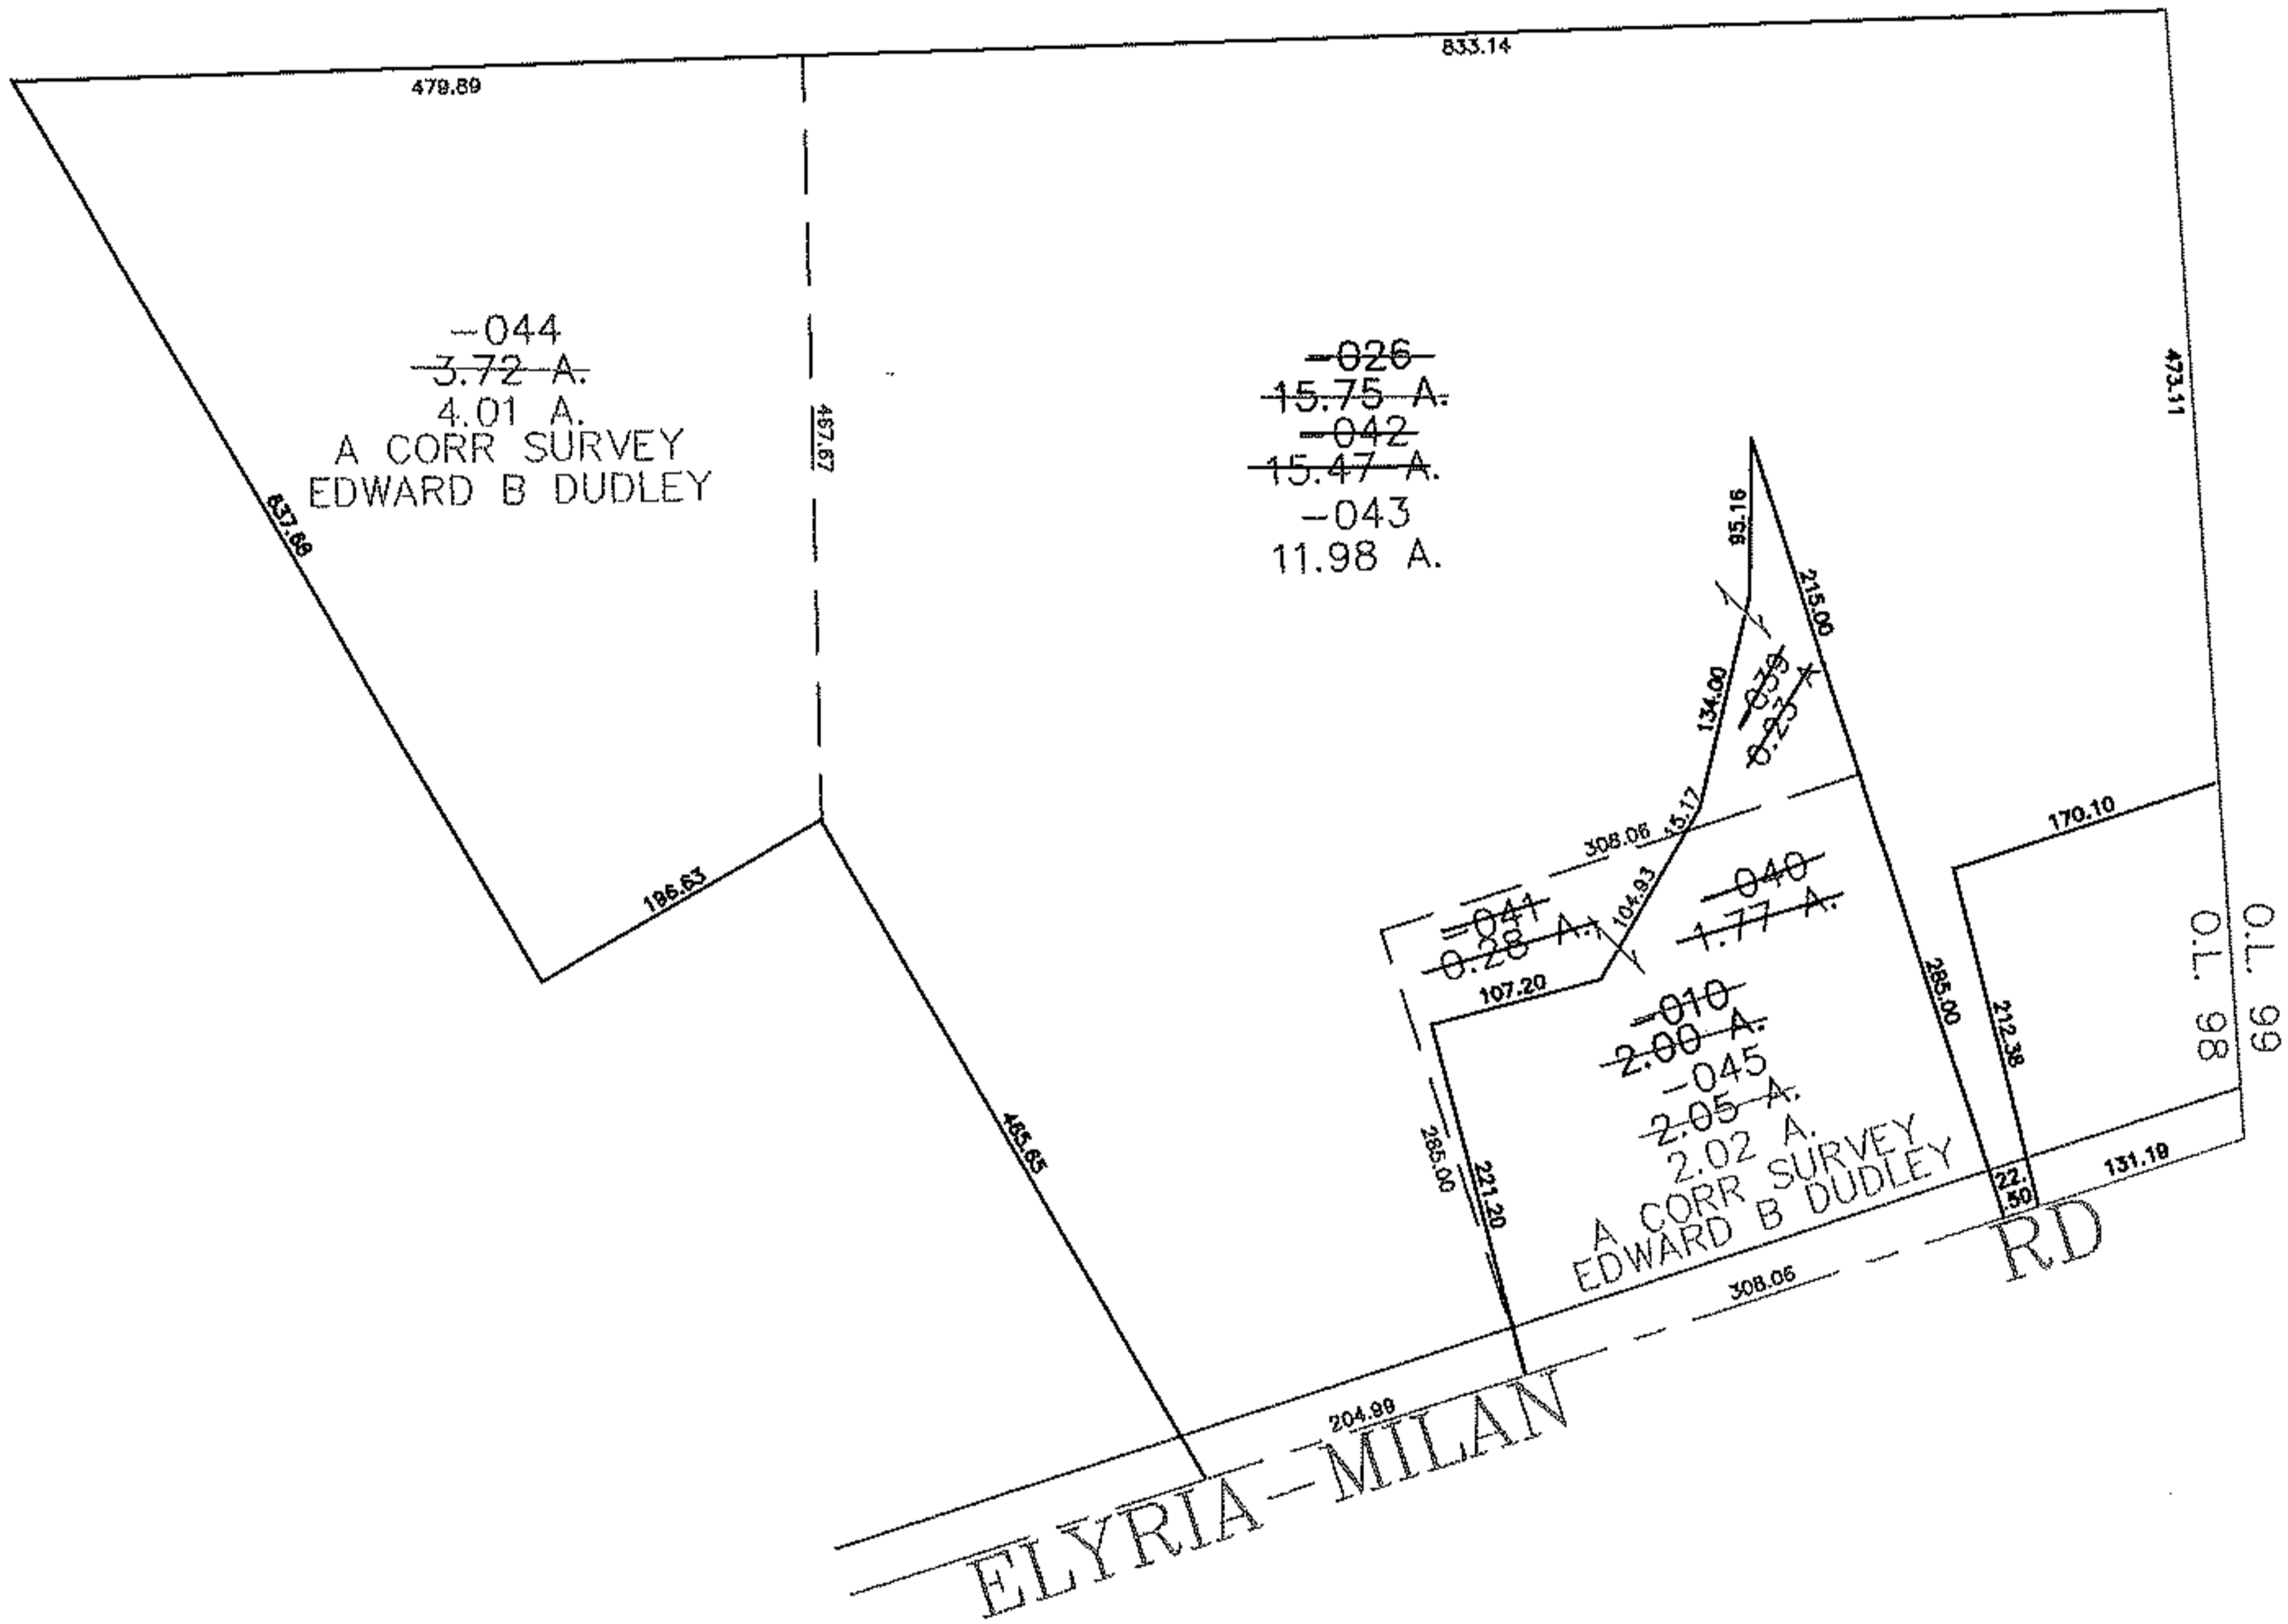

RASTER

PARENT PARCEL: 08-00-098-000-010, -026

CHILD PARCEL: 08-00-098-000-039 THRU -045

STARTING POINT: CENTERLINE OF ELYRIA-MILAN RD & O.L. 98

08-02618

SPLITS/DEEDS PROCESSED

LORAIN COUNTY TAX MAP DEPARTMENT  
226 MIDDLE AVE. ELYRIA, OHIO

SURVEYED BY: EDWARD B DUDLEY

CLOSURE: 0.00 : 10.000

MAP PAGE(S): 8-A

APPROVED BY: JAH DATE: 10-2-08

SCALE: 1" = 200 PRIOR INSTRUMENT: 20060120942