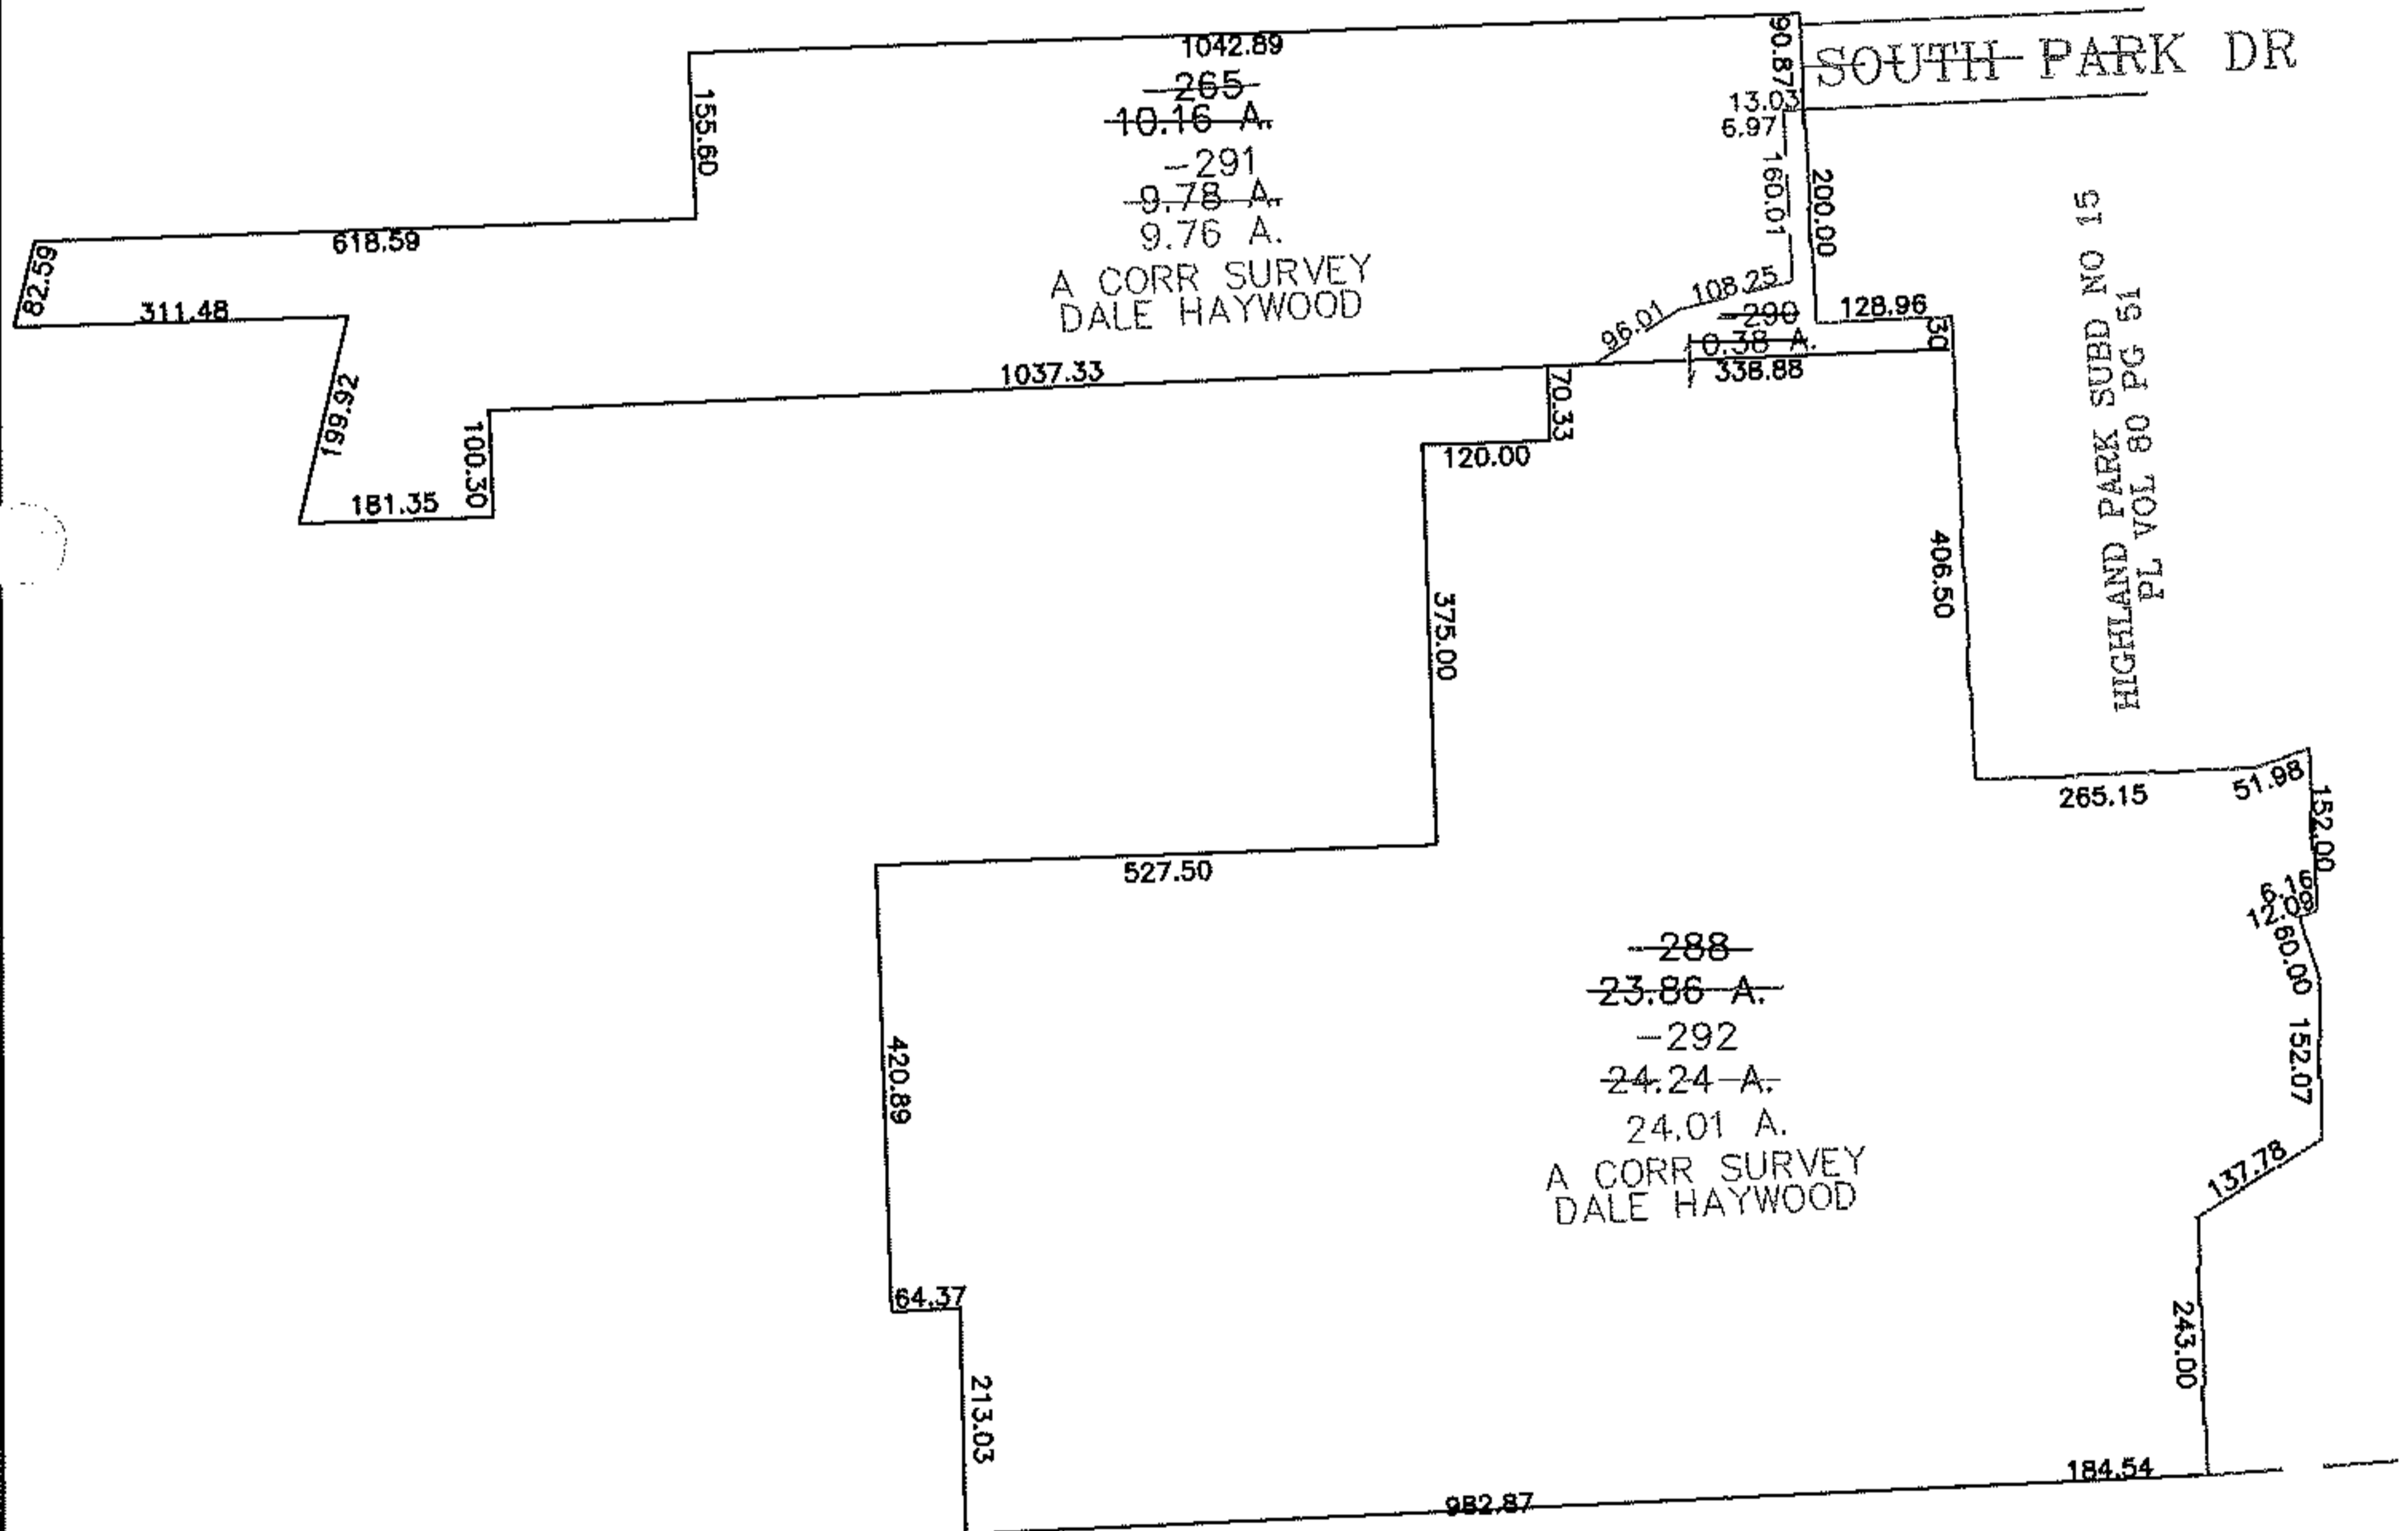

RASTER

PARENT PARCEL: 04-00-012-103-265, -288

CHILD PARCEL: 04-00-012-103-290 THRU -292

STARTING POINT: SW CORNER OF SOUTH PARK DR IN THE WEST LINE OF HIGHLAND PARK SUB

08-02609

**SPLITS/DEEDS PROCESSED**  
 LORAIN COUNTY TAX MAP DEPARTMENT  
 226 MIDDLE AVE. ELYRIA, OHIO

SURVEYED BY: DALE HAYWOOD  
 CLOSURE: 0.00 : 10.000  
 MAP PAGE(S): 04-00-012-G  
 APPROVED BY: JAH DATE: 8-28-08  
 SCALE: 1" = 300 PRIOR INSTRUMENT: 20040010817