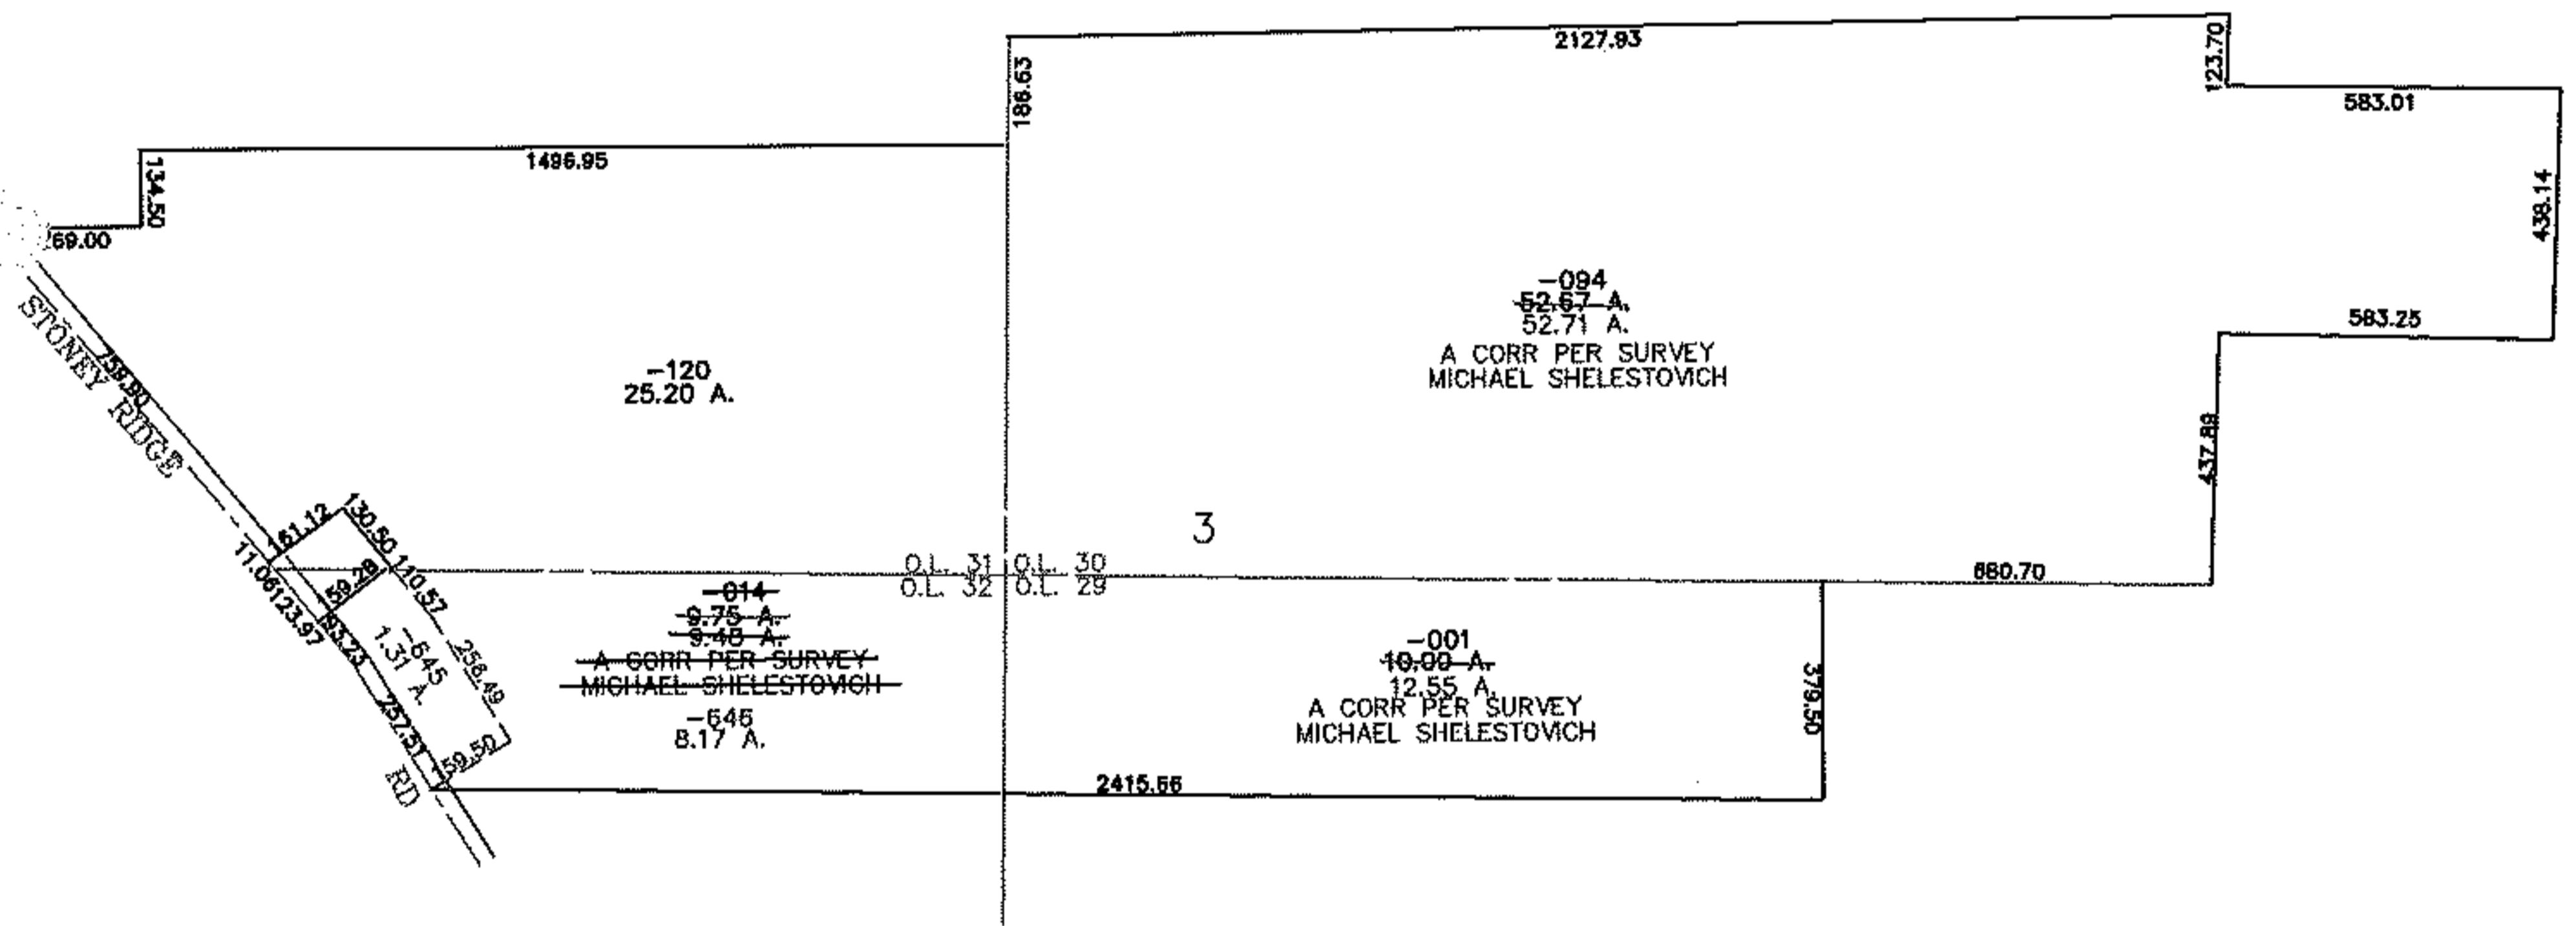

RASTER

PARENT PARCEL: *SEE BELOW

CHILD PARCEL: 07-00-032-000-645, -646

STARTING POINT: CENTERLINE OF STONEY RIDGE RD & O.L. 31

08-02607

- *07-00-029-000-001
- 07-00-030-000-094
- 07-00-031-000-120
- 07-00-032-000-014

SPLITS/DEEDS PROCESSED

LORAIN COUNTY TAX MAP DEPARTMENT
226 MIDDLE AVE. ELYRIA, OHIO

SURVEYED BY: MICHAEL SHELESTOVICH

CLOSURE: 0.00 : 10.000

MAP PAGE(S): 07-029-A 030-C 031-D 032-B

APPROVED BY: JAH DATE: 9-8-08

SCALE: 1" = 600 PRIOR INSTRUMENT: 20080255985