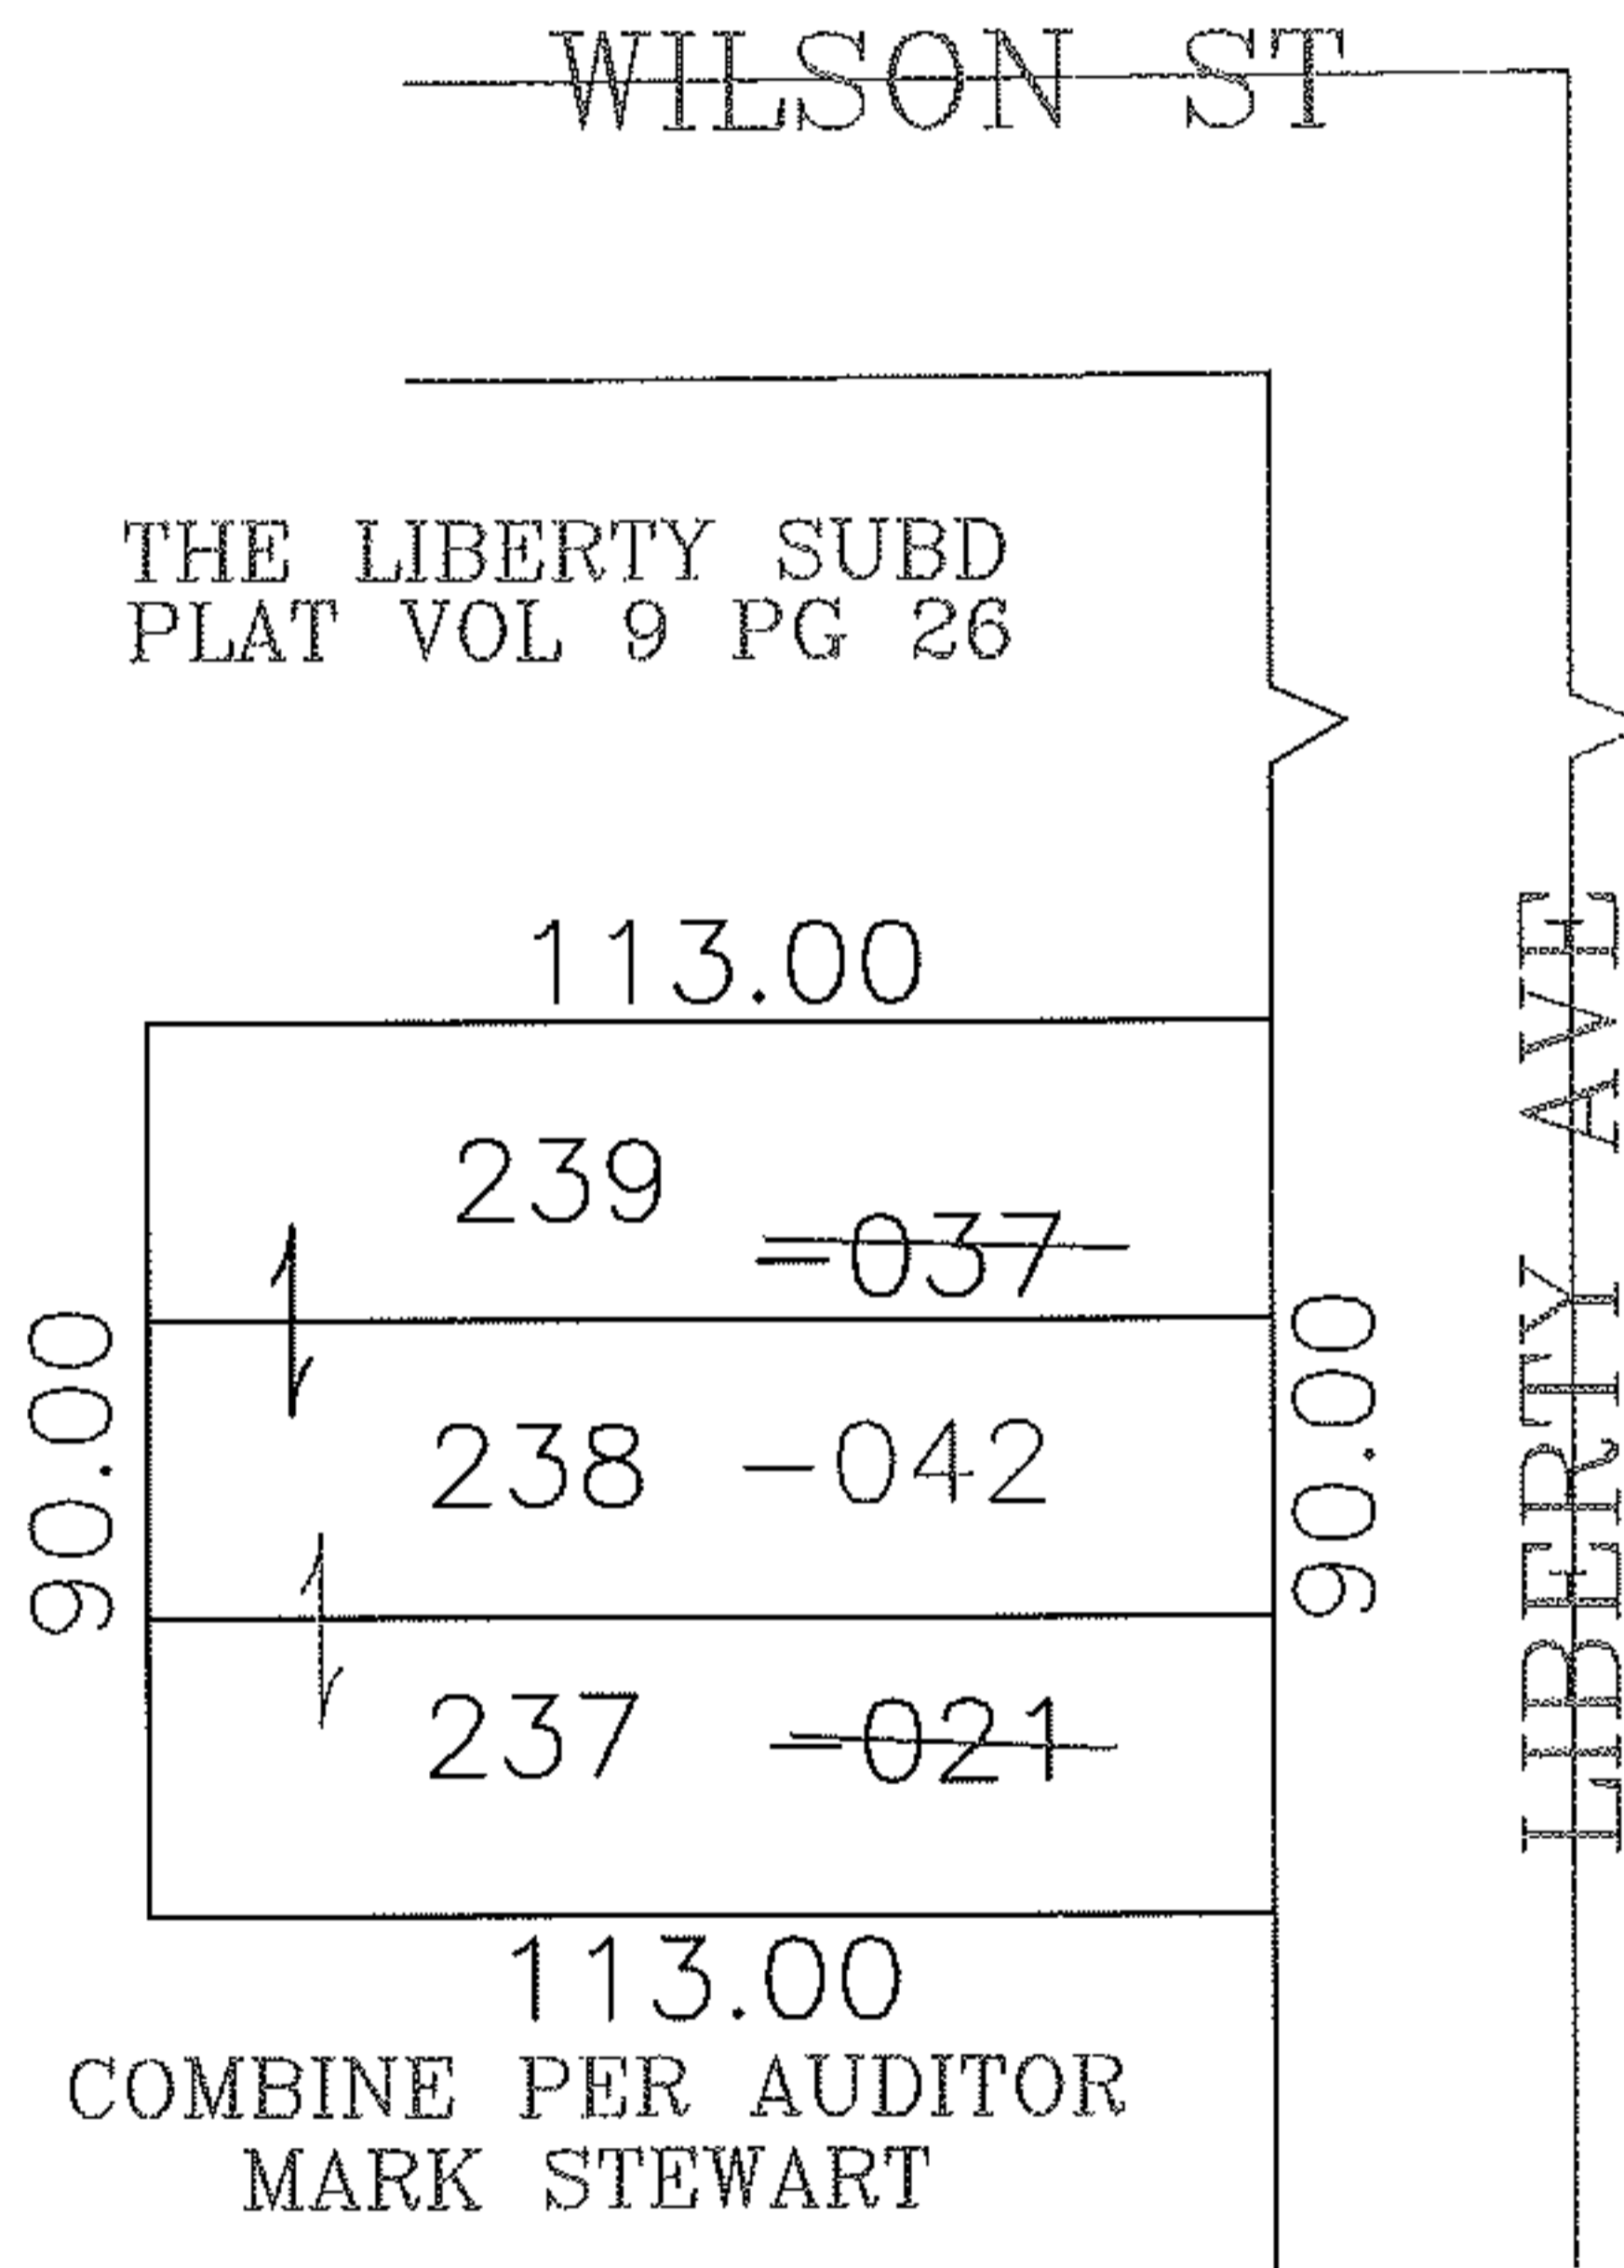

RASTER

PARENT PARCEL: 03-00-075-108-037, -021

CHILD PARCEL: 03-00-075-108-042

STARTING POINT: NO DESCRIPTION

08-02605

SPLITS/DEEDS PROCESSED

LORAIN COUNTY TAX MAP DEPARTMENT  
226 MIDDLE AVE. ELYRIA, OHIO

SURVEYED BY: COMB PER MARK STEWART

CLOSURE: N/A

MAP PAGE(S): 03-00-075-A

APPROVED BY: JAH DATE: 8-27-08

SCALE: 1" = 100' PRIOR INSTRUMENT: PL VL 9/26