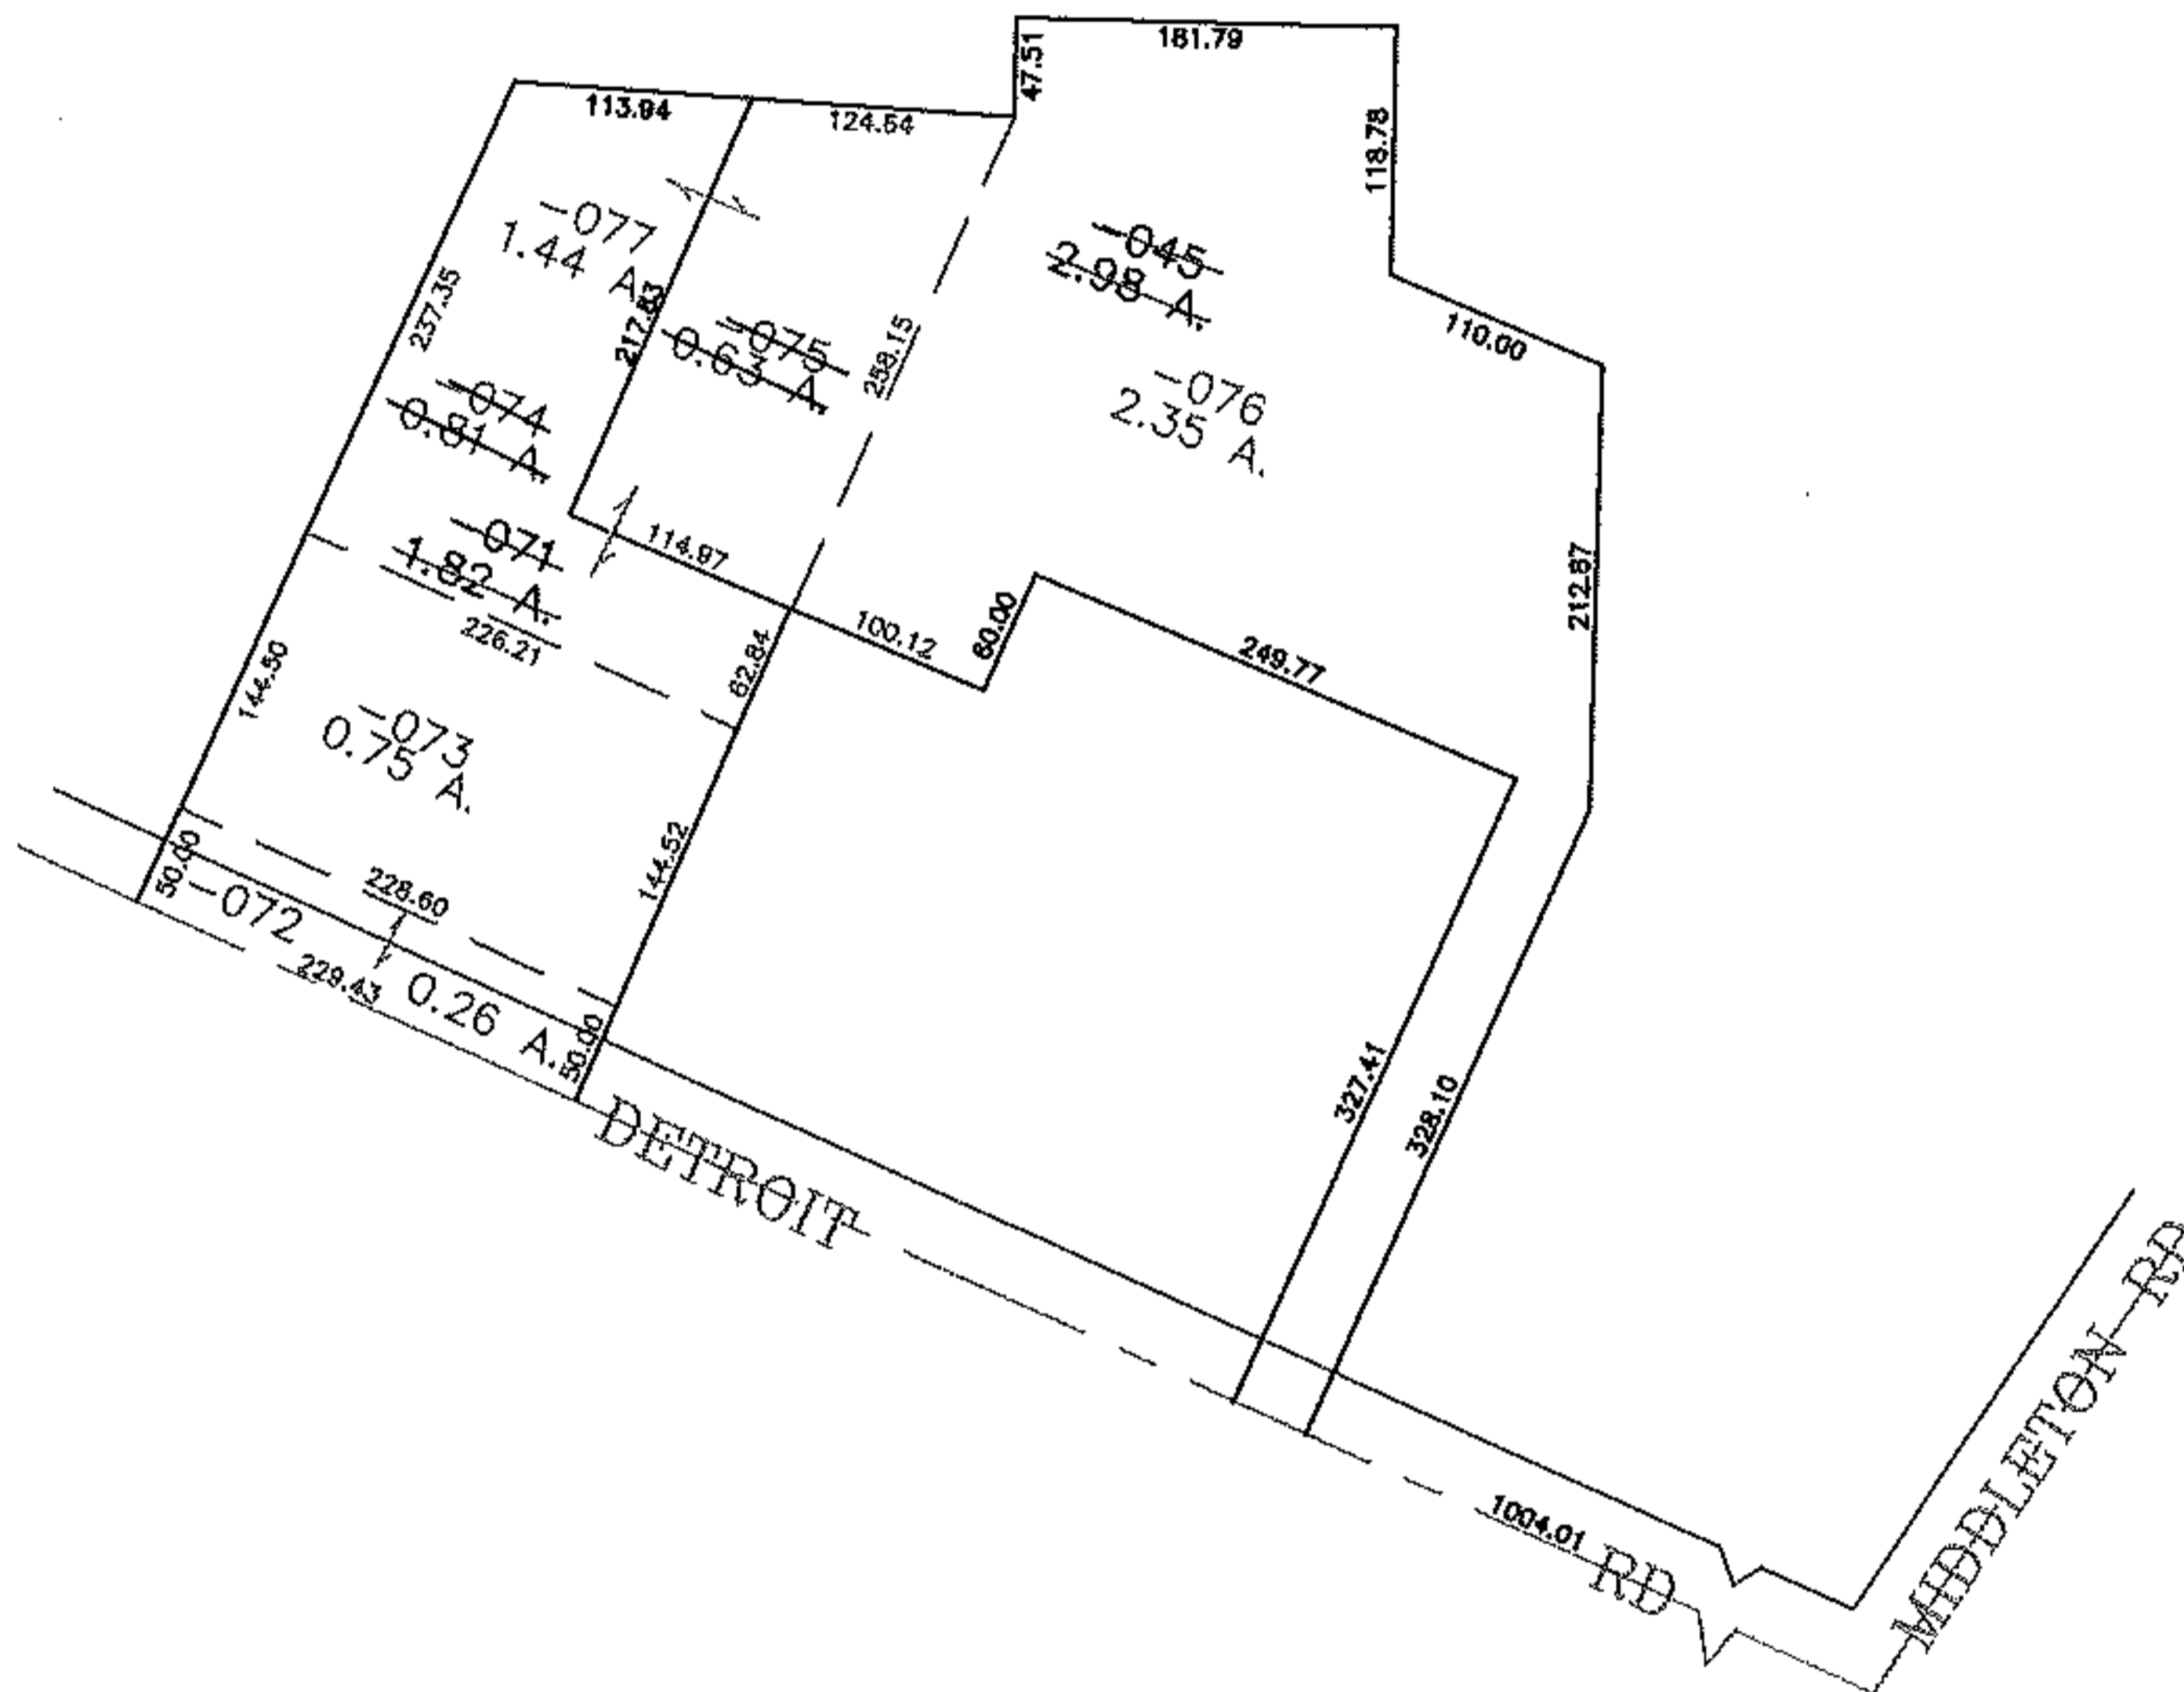

RASTER

PARENT PARCEL: 04-00-015-103-071, -045

CHILD PARCEL: 04-00-015-103-072 THRU -077

08-02601

POINT: CENTERLINE OF DETROIT RD % MIDDLETON RD

**SPLITS/DEEDS PROCESSED**

LORAIN COUNTY TAX MAP DEPARTMENT  
226 MIDDLE AVE. ELYRIA, OHIO

SURVEYED BY: DAVE ELWELL

CLOSURE: 0.00 : 10.000

MAP PAGE(S): 04-00-015-A

APPROVED BY: JAH DATE: 8-22-08

SCALE: 1" = 200 PRIOR INSTRUMENT: 20070217526