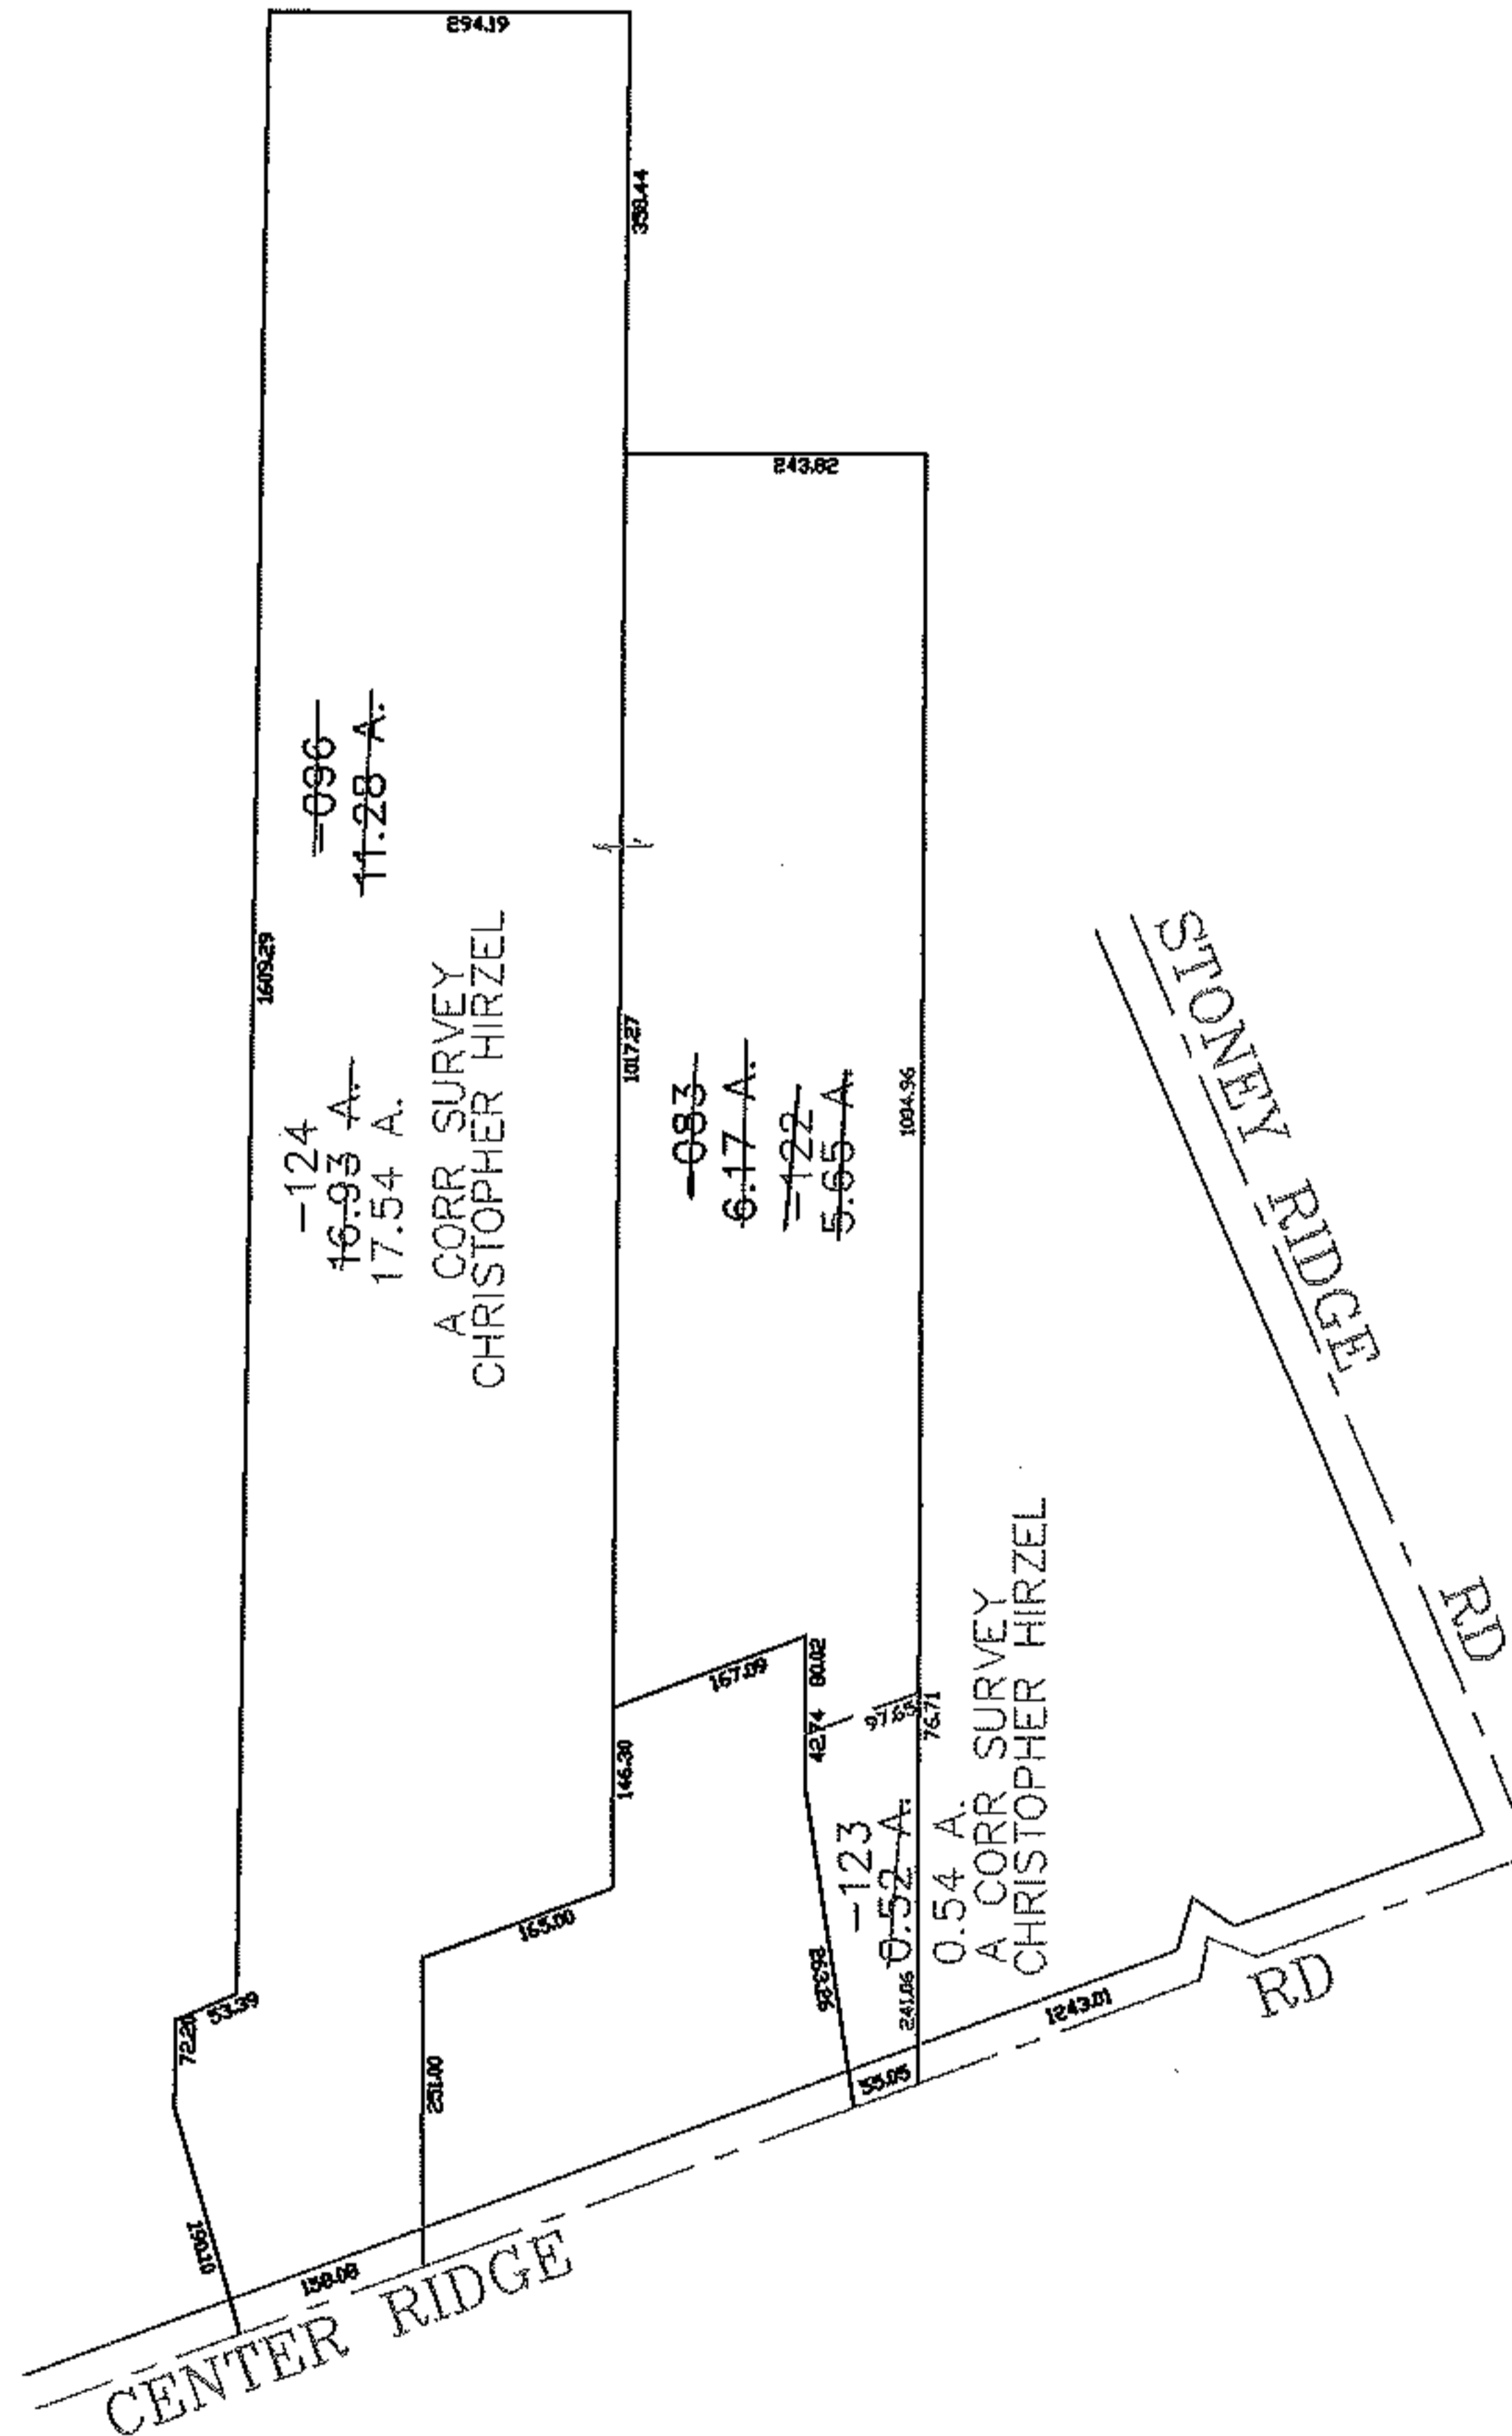

RASTER

PARENT PARCEL: 07-00-028-101-083, -096

CHILD PARCEL: 07-00-028-101-122 THRU -124

STARTING POINT: CENTERLINE OF CENTER RIDGE RD & STONEY RIDGE RD

08-02596

SPLITS/DEEDS PROCESSED

LORAIN COUNTY TAX MAP DEPARTMENT
226 MIDDLE AVE. ELYRIA, OHIO

SURVEYED BY: CHRISTOPHER HIRZEL

CLOSURE: 0.00 : 10,000

MAP PAGE(S): 07-00-028-C

APPROVED BY: JAH DATE: 8-22-08

SCALE: 1" = 300 PRIOR INSTRUMENT: OR 442/462