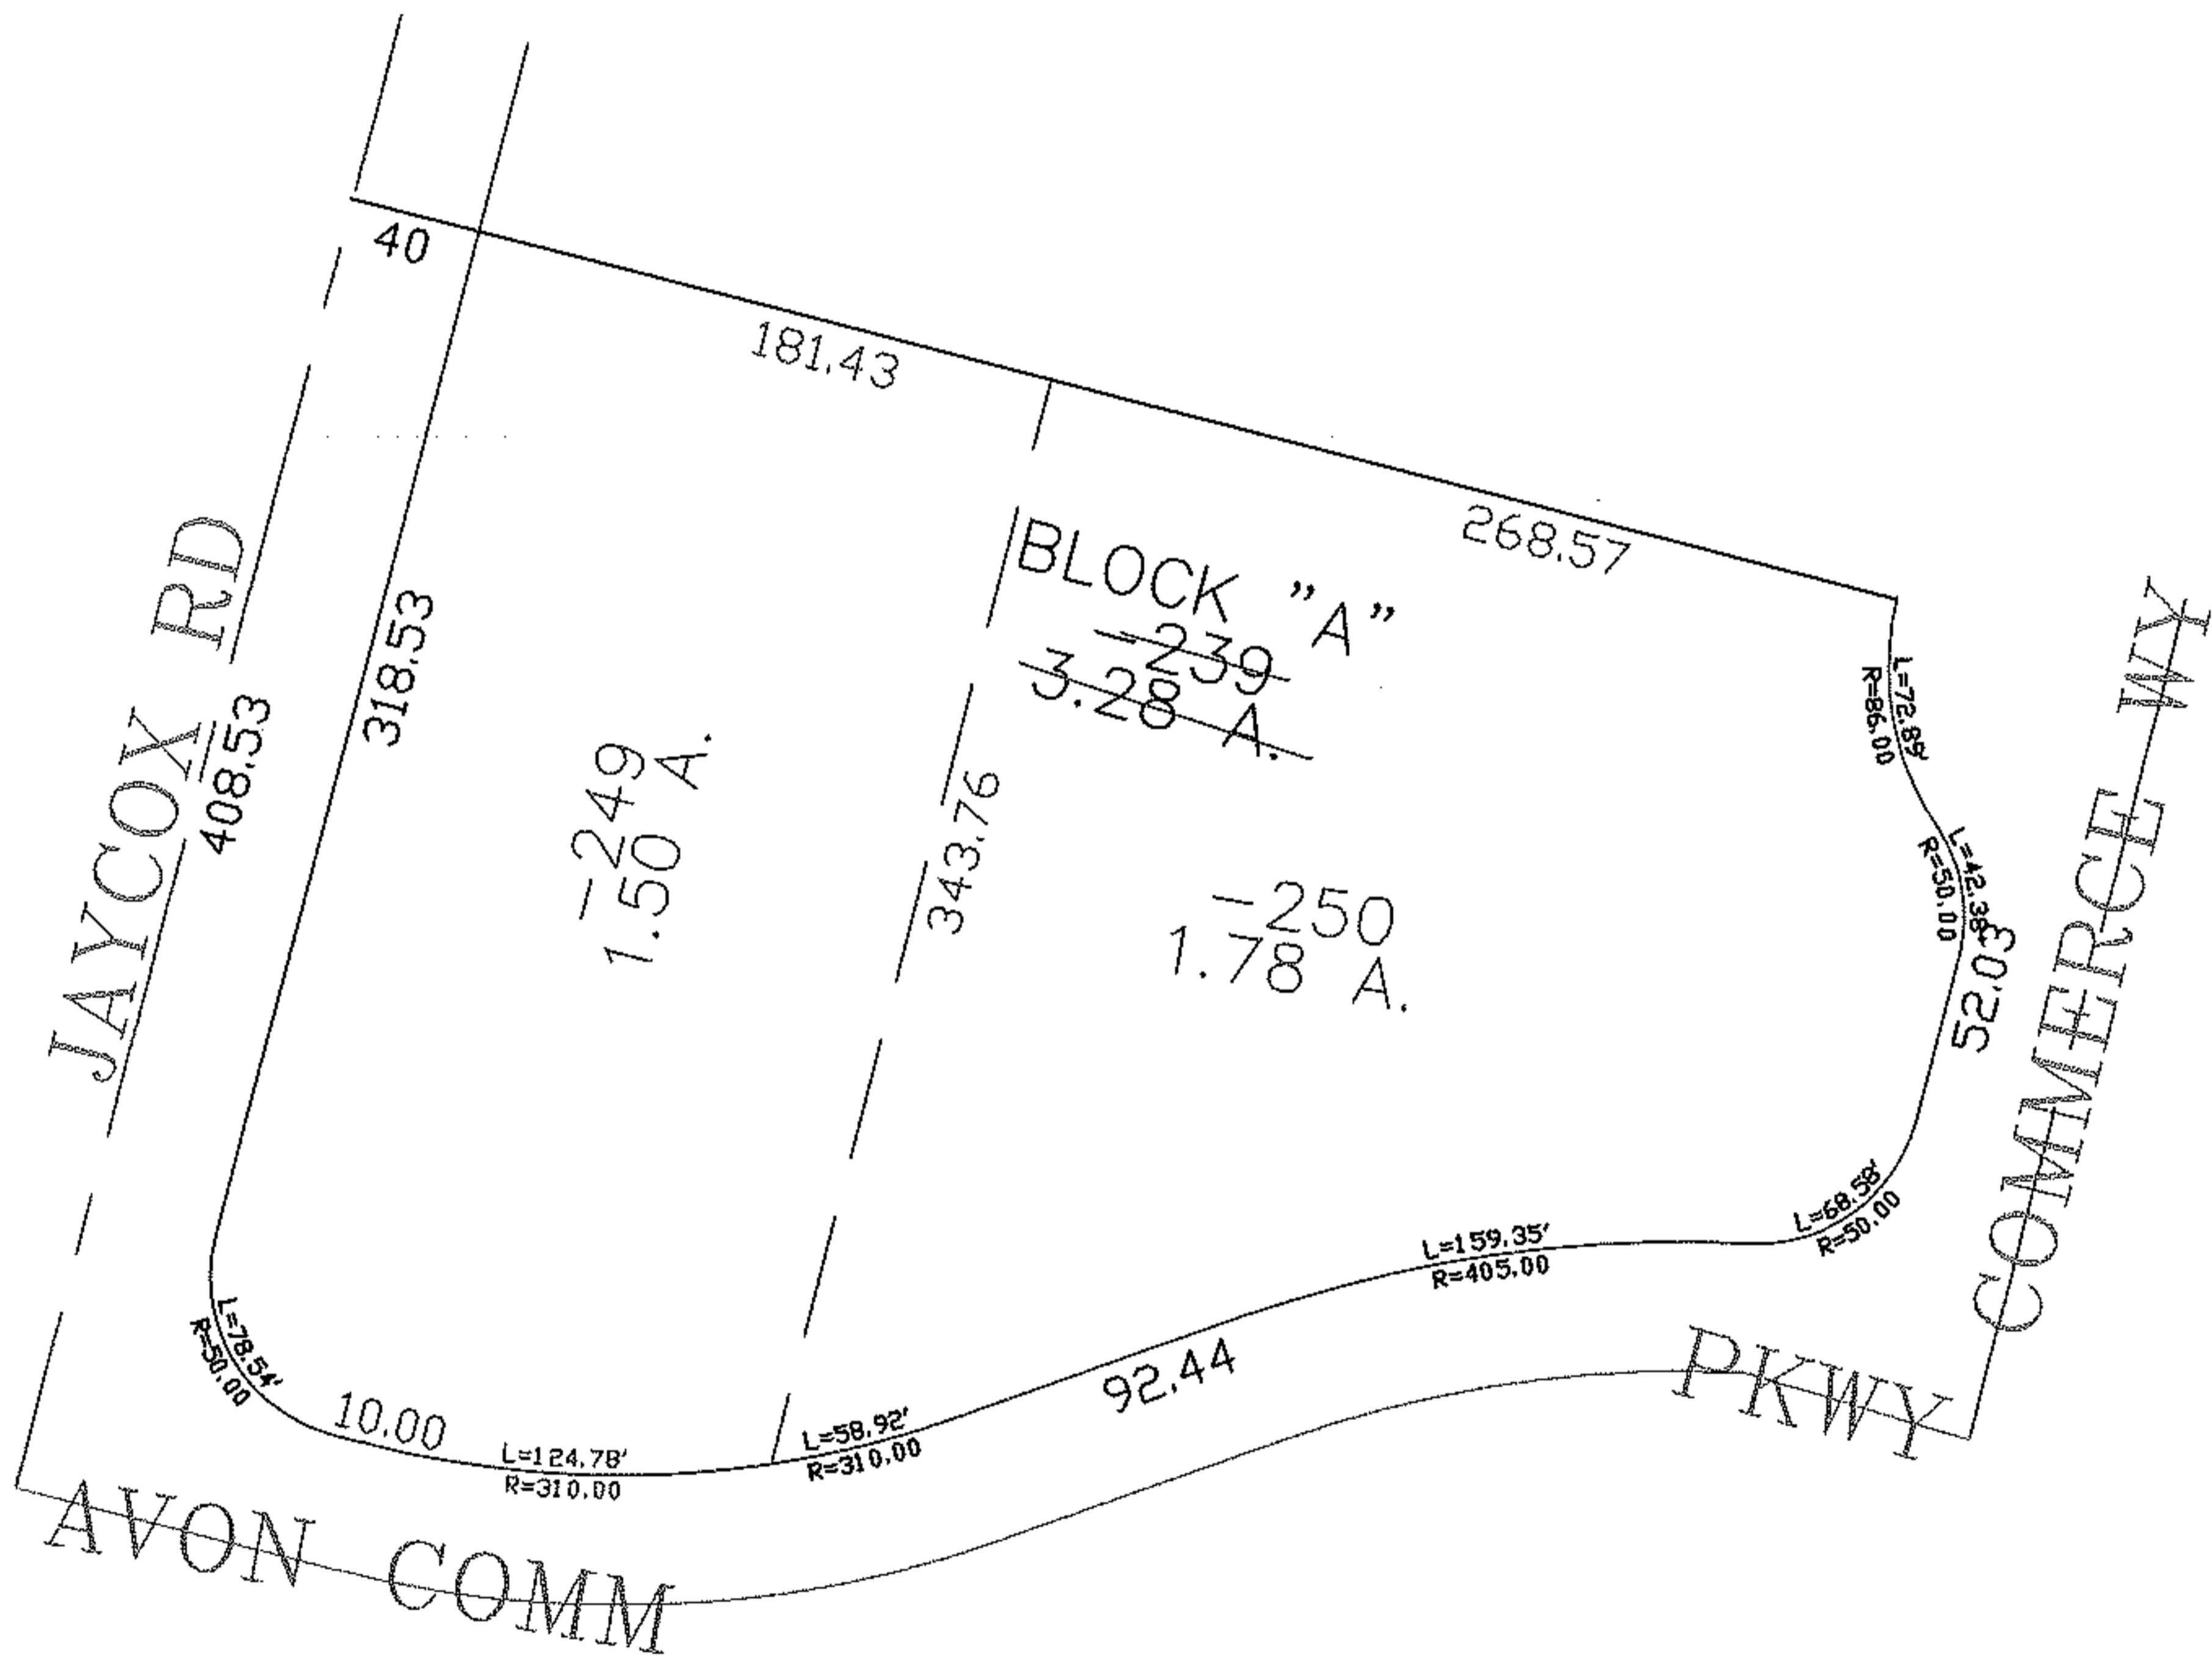

RASTER

PARENT PARCEL: 04-00-021-000-239

CHILD PARCEL: 04-00-021-000-249, -250

STARTING POINT: CENTERLINE OF JAYCOX RD & AVON COMMERCE PKWY

08-02595

SPLITS/DEEDS PROCESSED

LORAIN COUNTY TAX MAP DEPARTMENT
226 MIDDLE AVE. ELYRIA, OHIO

SURVEYED BY: MIKE SPELLACY
 CLOSURE: 0.00 : 10.000
 MAP PAGE(S): 04-00-021-C
 APPROVED BY: JAH DATE: 8-7-08
 SCALE: 1" = 100 PRIOR INSTRUMENT: 20020834839