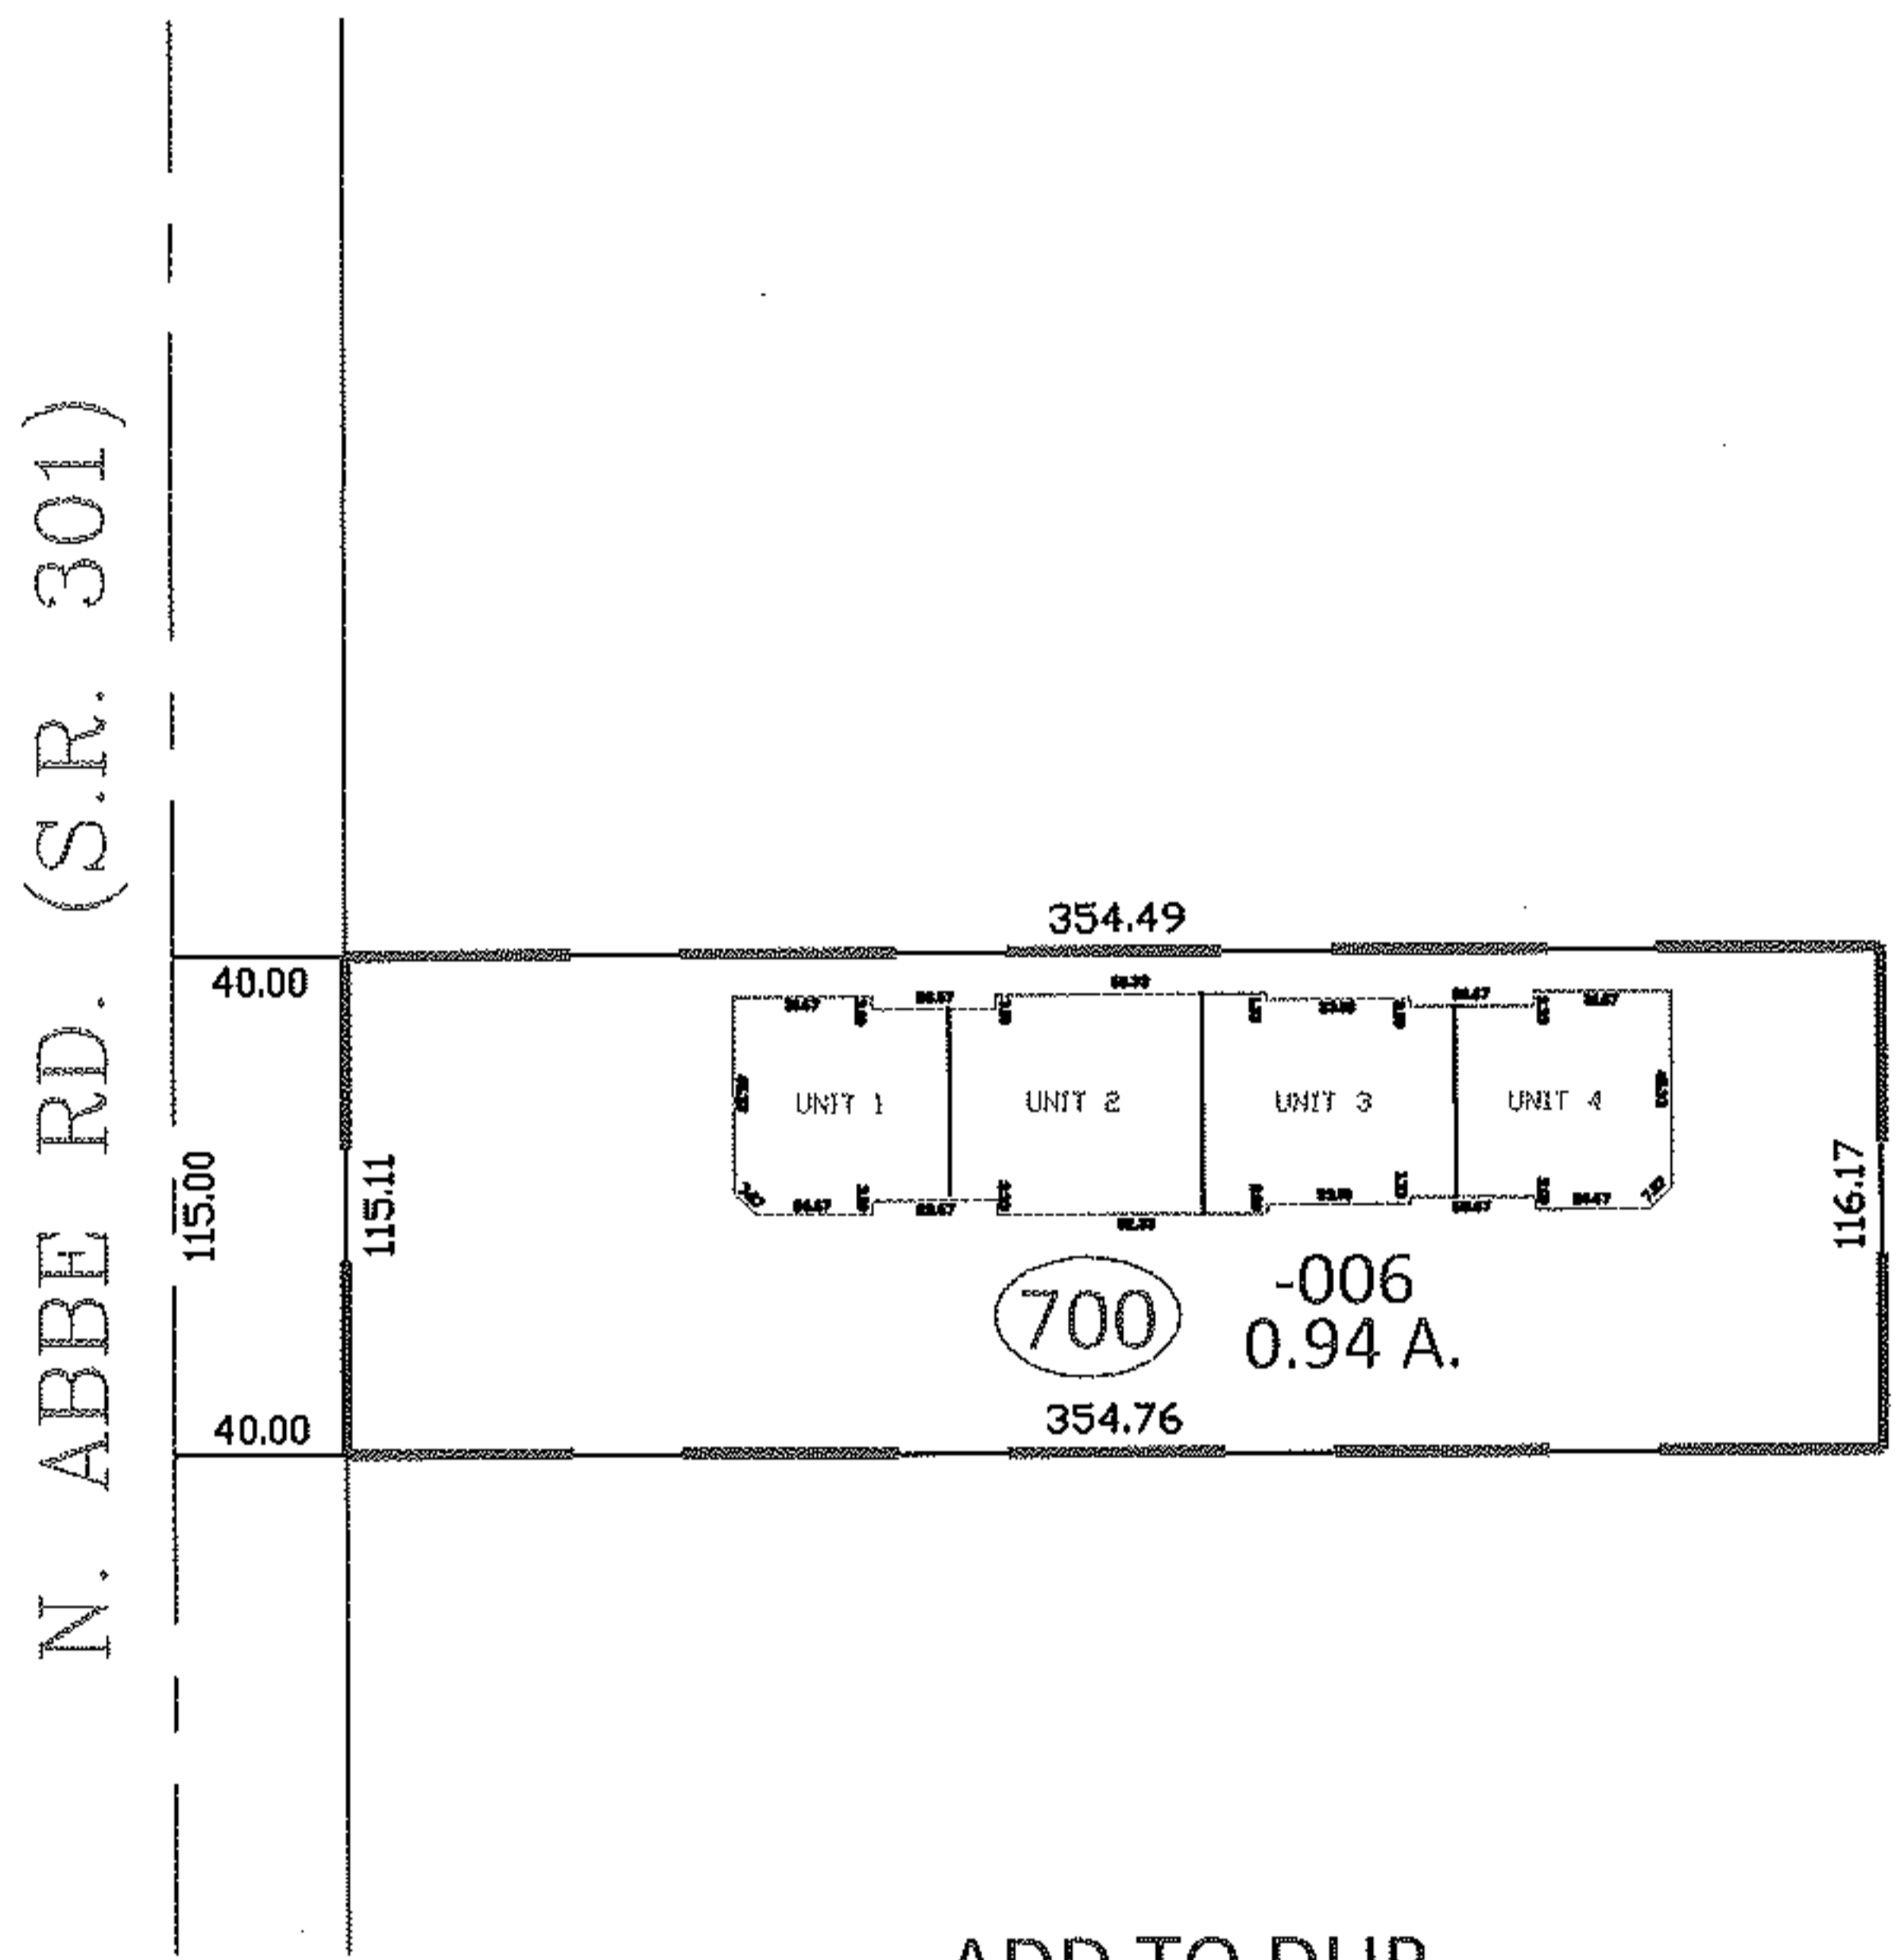

RASTER

PARENT PARCEL: ADD TO DUP.  
CHILD PARCEL: 03-00-001-700-006  
STARTING POINT: YORKSHIRE COMMONS CONDOS. PH.1 (VOL.73 PG.61)

12-02594-C

ADD TO DUP.

03-00-001-700-006  
0.94 A.

YORKSHIRE COMMONS CONDO PH.1  
COMMON AREA

SPLITS/DEEDS PROCESSED

LORAIN COUNTY TAX MAP DEPARTMENT  
226 MIDDLE AVE. ELYRIA, OHIO

SURVEYED BY: N/A  
CLOSURE: N/A  
MAP PAGE(S): 3-00-001-A  
APPROVED BY: RRM DATE: 10-9-12  
SCALE: 1"= 100 PRIOR INST.: VOL.73 PG.61