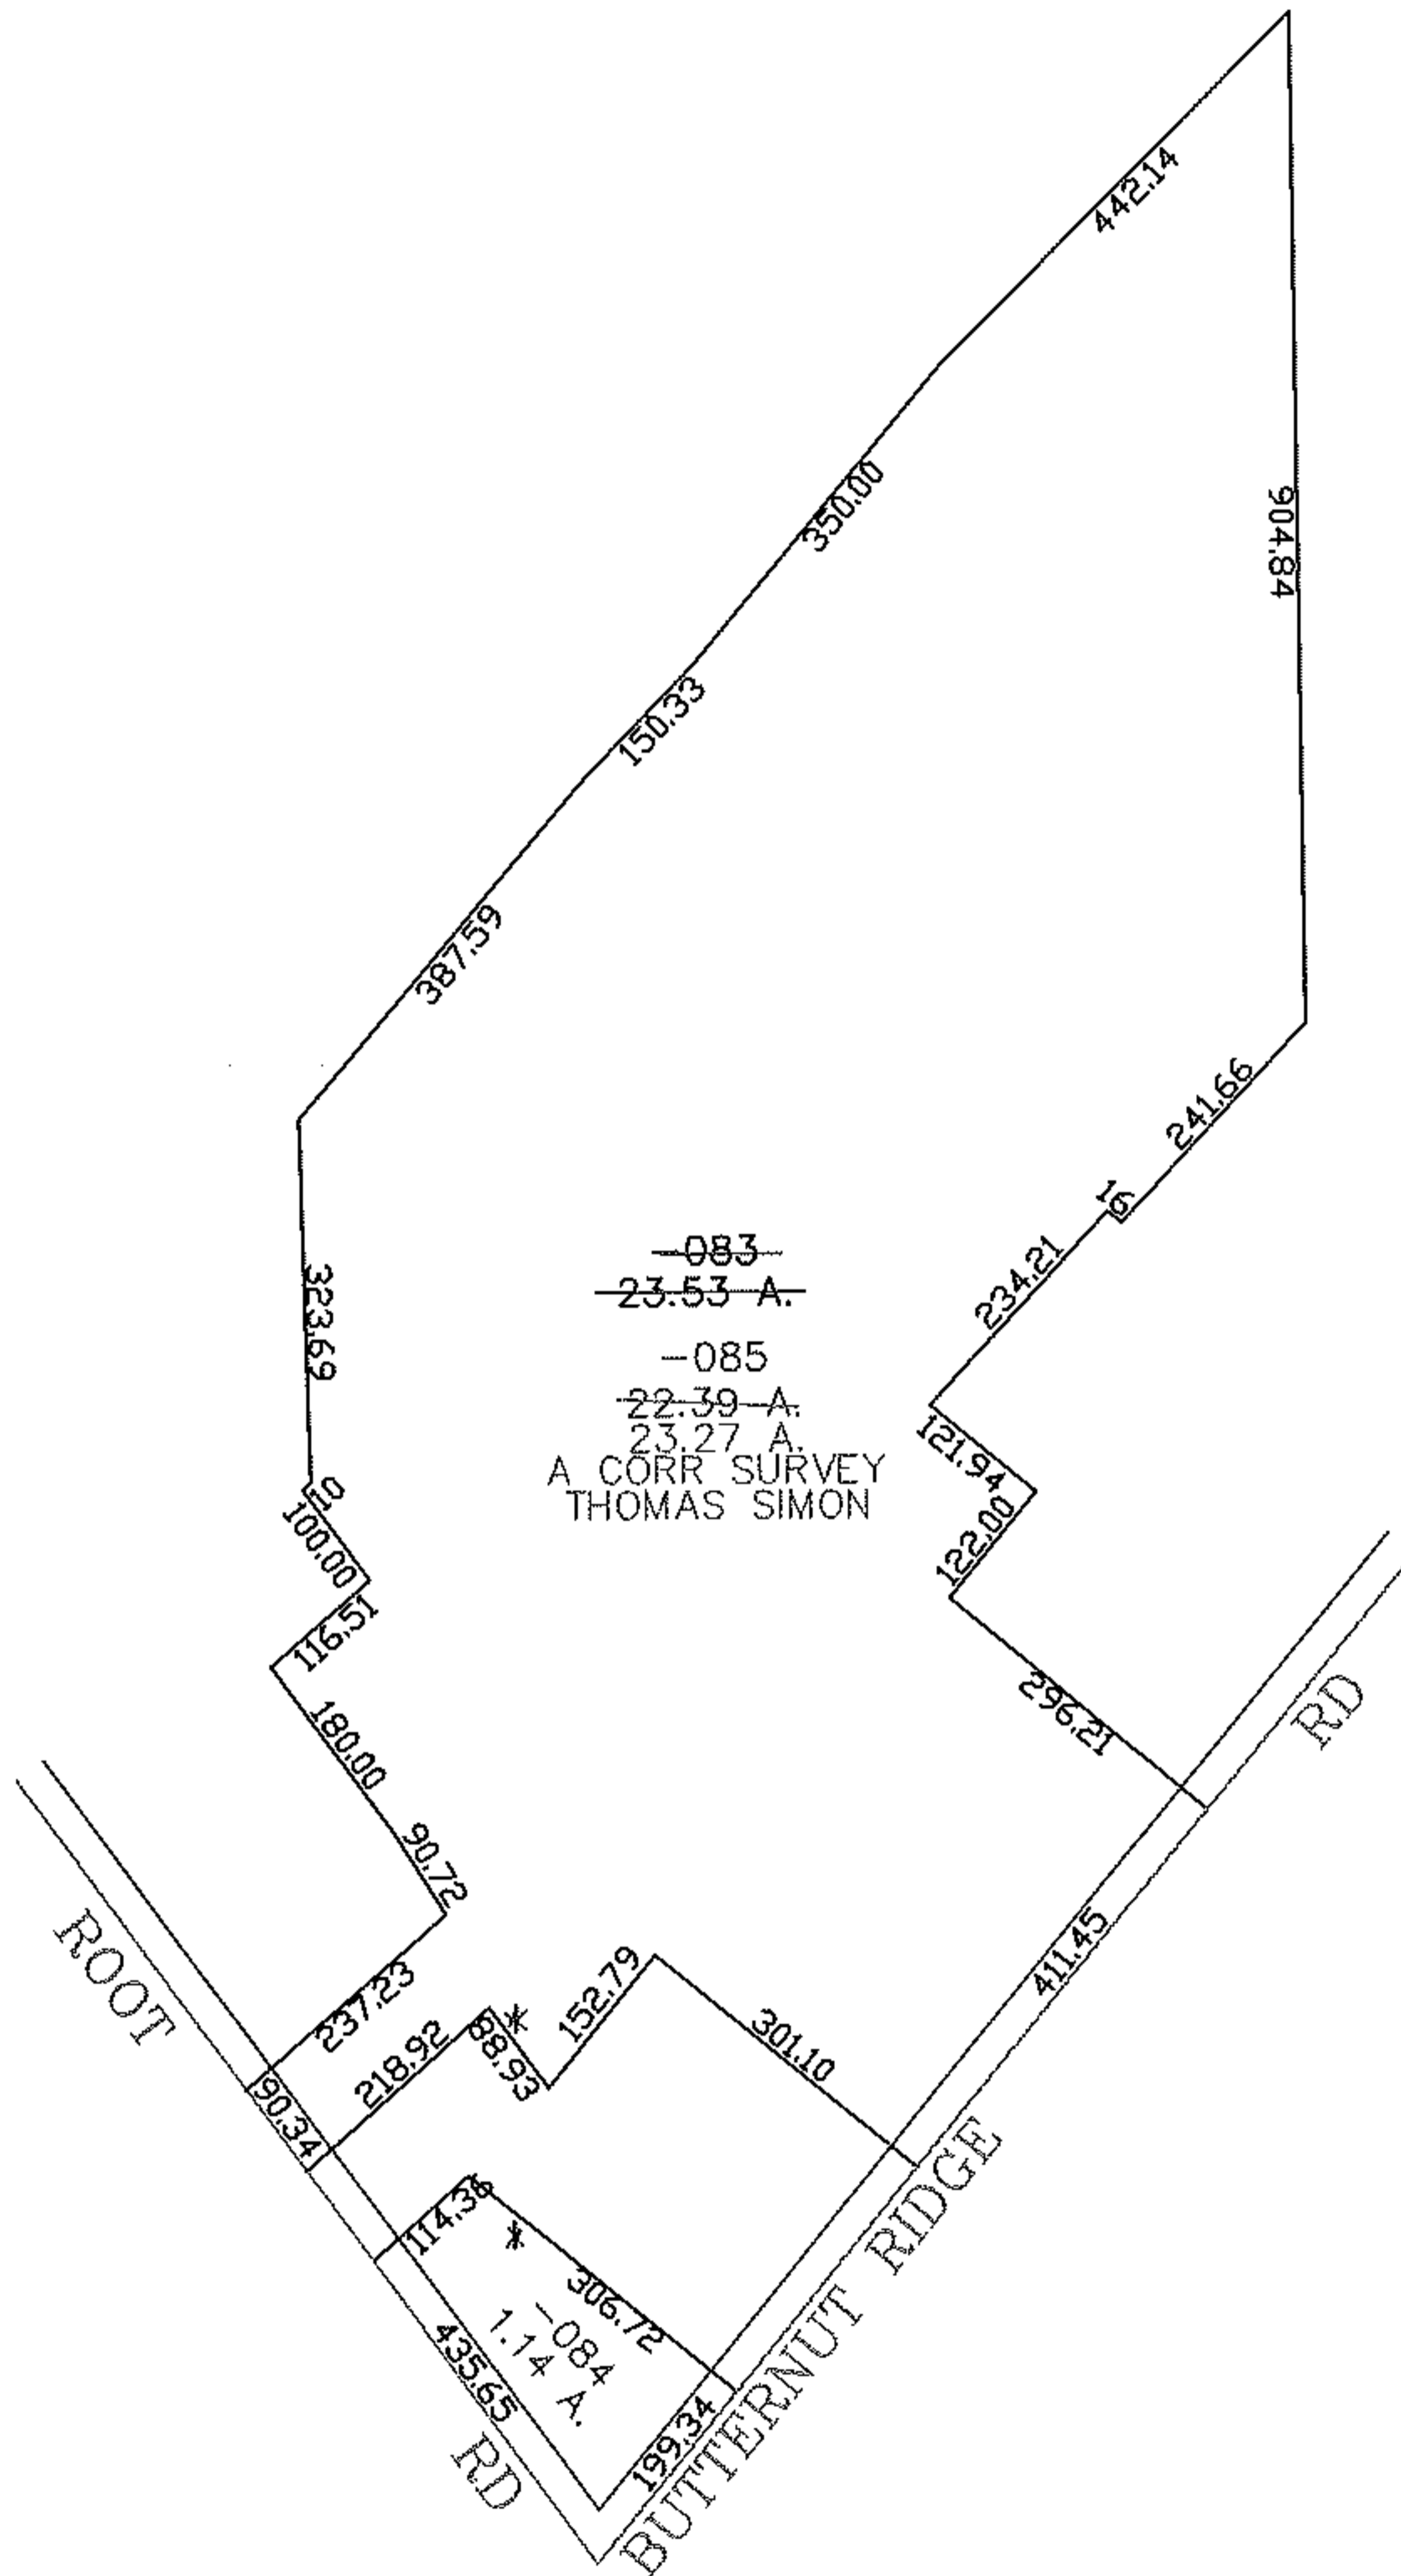

PARENT PARCEL: 07-00-014-104-083

CHILD PARCEL: 07-00-014-104-084, -085

STARTING POINT: CENTERLINE OF ROOT RD & BUTTERNUT RIDGE RD

08-02593

SPLITS/DEEDS PROCESSED
 LORAIN COUNTY TAX MAP DEPARTMENT
 226 MIDDLE AVE. ELYRIA, OHIO

SURVEYED BY: THOMAS SIMON
 CLOSURE: 0.00 : 10.000
 MAP PAGE(S): 07-00-014-B
 APPROVED BY: JAH DATE: 8-1-08
 SCALE: 1" = 300 PRIOR INSTRUMENT: DV 734/407