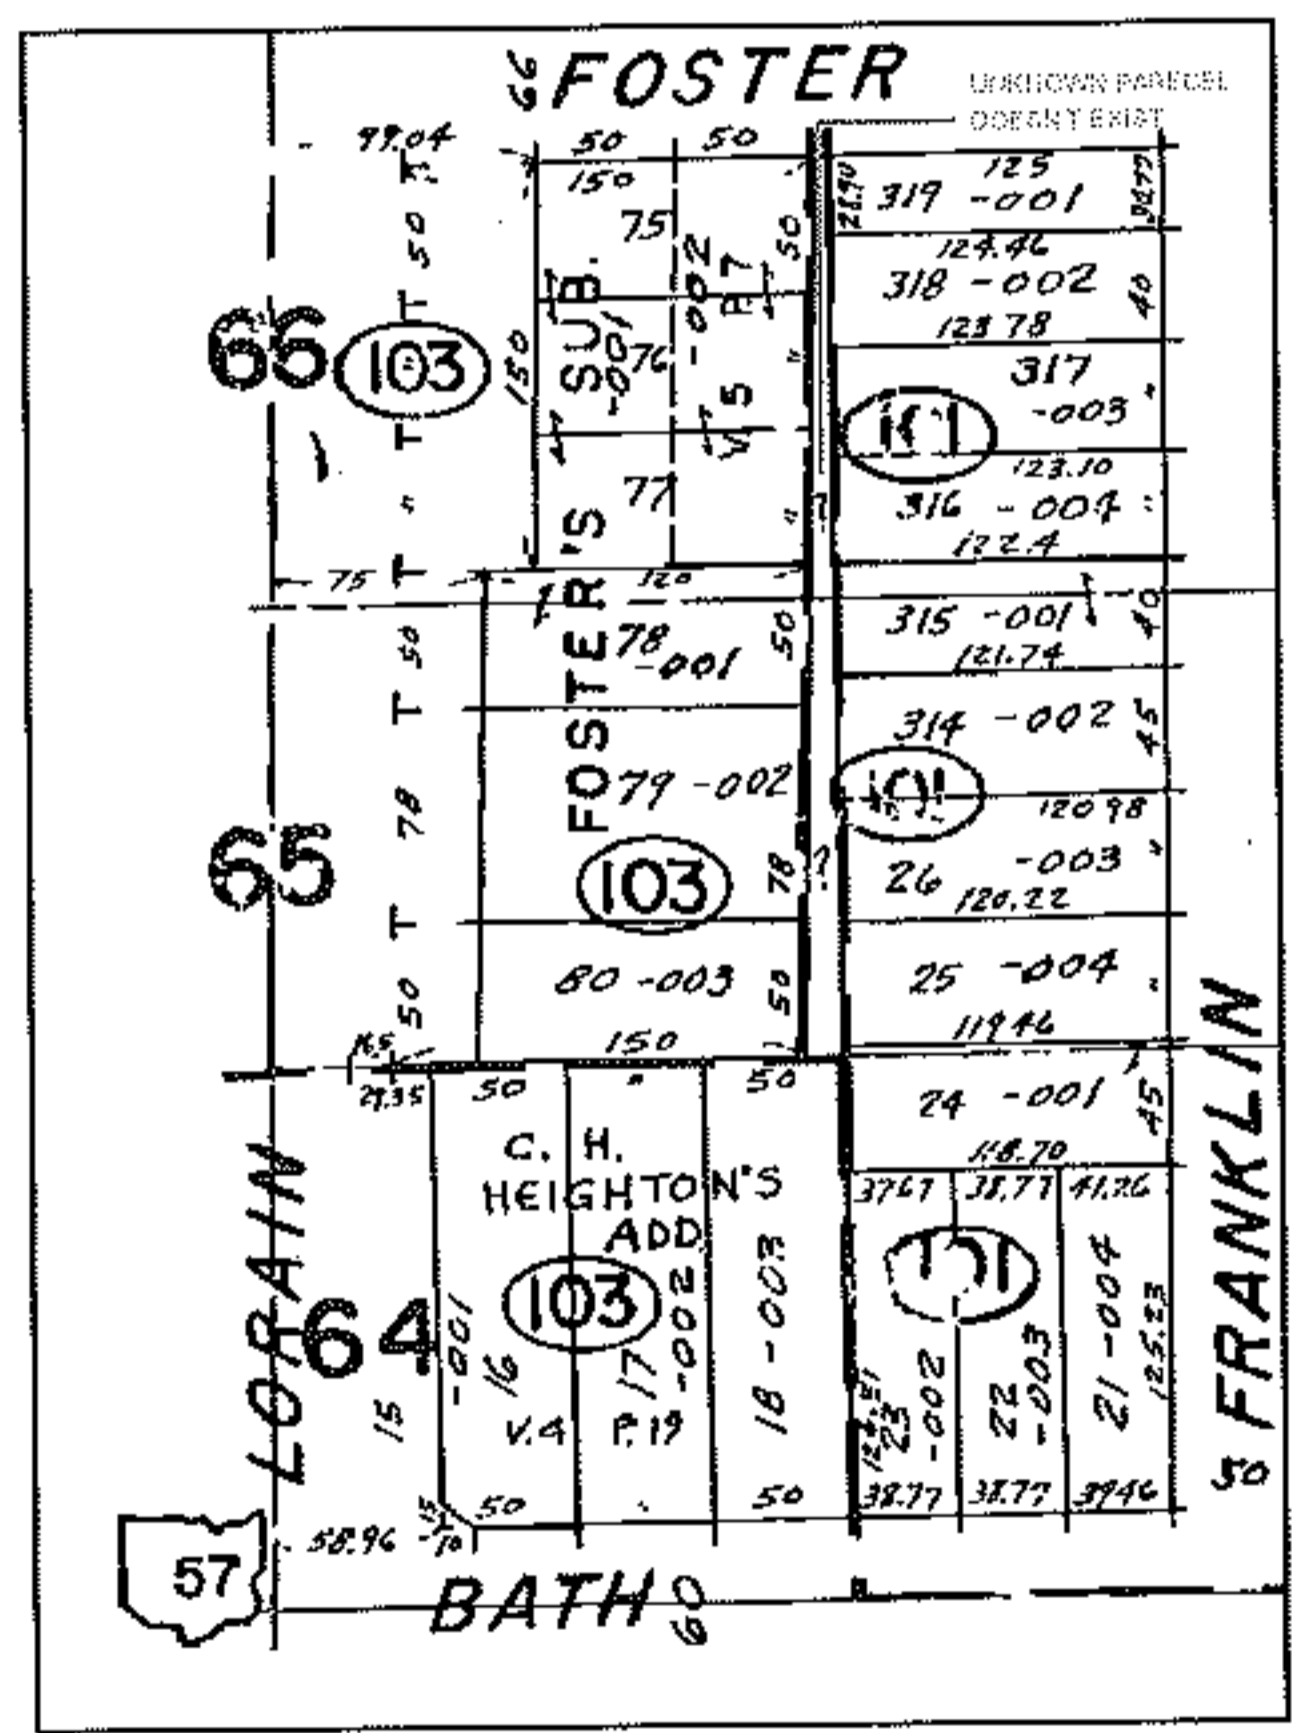

Rozell

PARENT PARCEL: 06-24-065-103 AREA
CHILD PARCEL:
STARTING POINT:

12-02592-C

MAP CORRECTION ONLY

OLD MAP

NEW CORRECT MAP

SPLITS/DEEDS PROCESSED

LORAIN COUNTY TAX MAP DEPARTMENT
226 MIDDLE AVE. ELYRIA, OHIO

SURVEYED BY: NONE
CLOSURE: NONE
MAP PAGE(S): 6/82
APPROVED BY: TJS DATE: 10/2/12
SCALE: 1"= 200 PRIOR INSTRUMENT: NONE