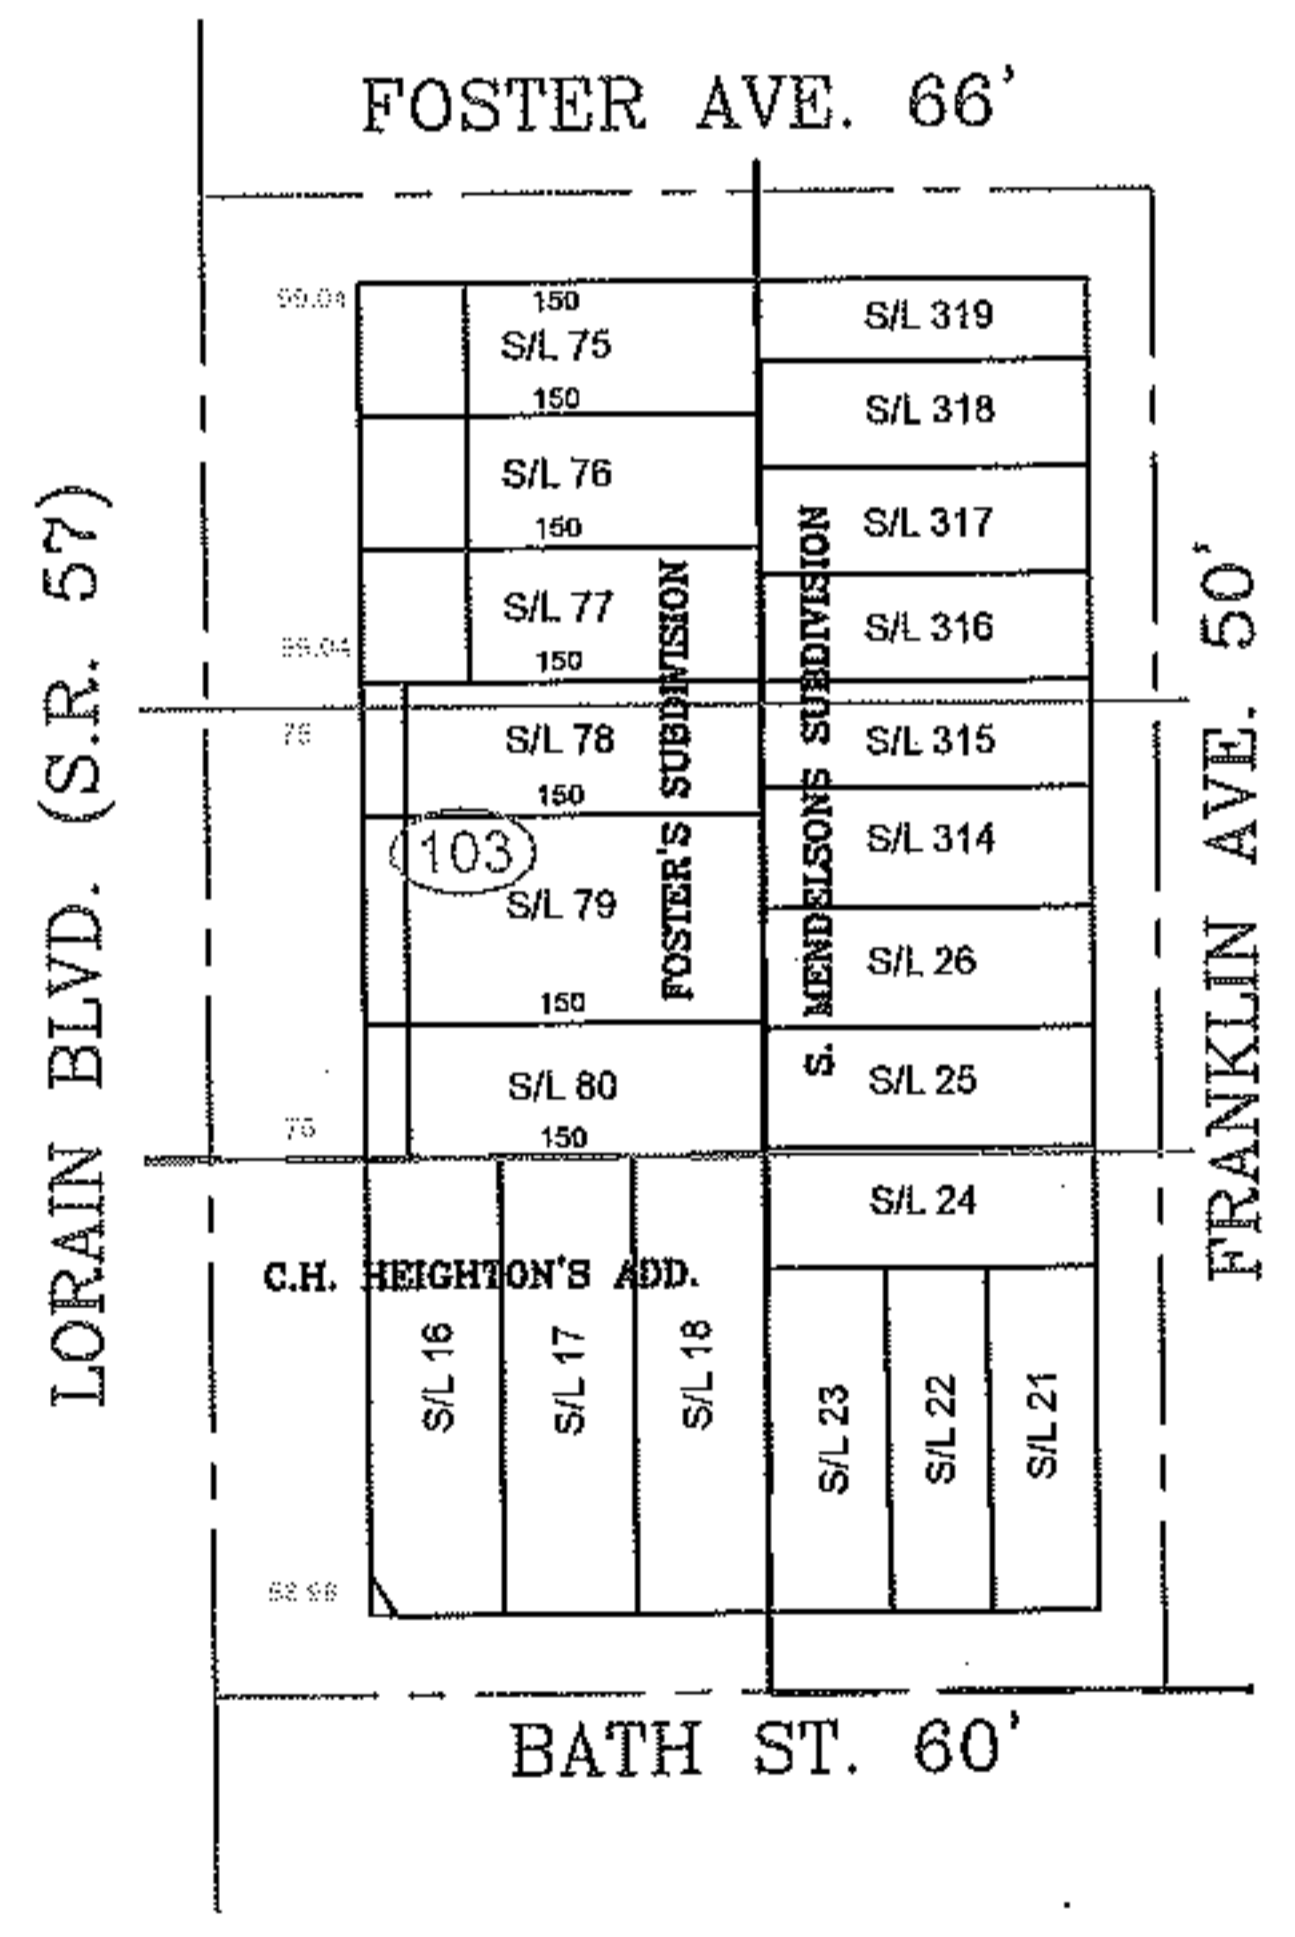

Rozell

PARENT PARCEL: 06-24-065-103 AREA
CHILD PARCEL:
STARTING POINT:

12-02592-C

MAP CORRECTION ONLY

OLD MAP

NEW CORRECT MAP

SPLITS/DEEDS PROCESSED

LORAIN COUNTY TAX MAP DEPARTMENT
226 MIDDLE AVE. ELYRIA, OHIO

SURVEYED BY: NONE
CLOSURE: NONE
MAP PAGE(S): 6/82
APPROVED BY: TJS DATE: 10/2/12
SCALE: 1"= 200 PRIOR INSTRUMENT: NONE