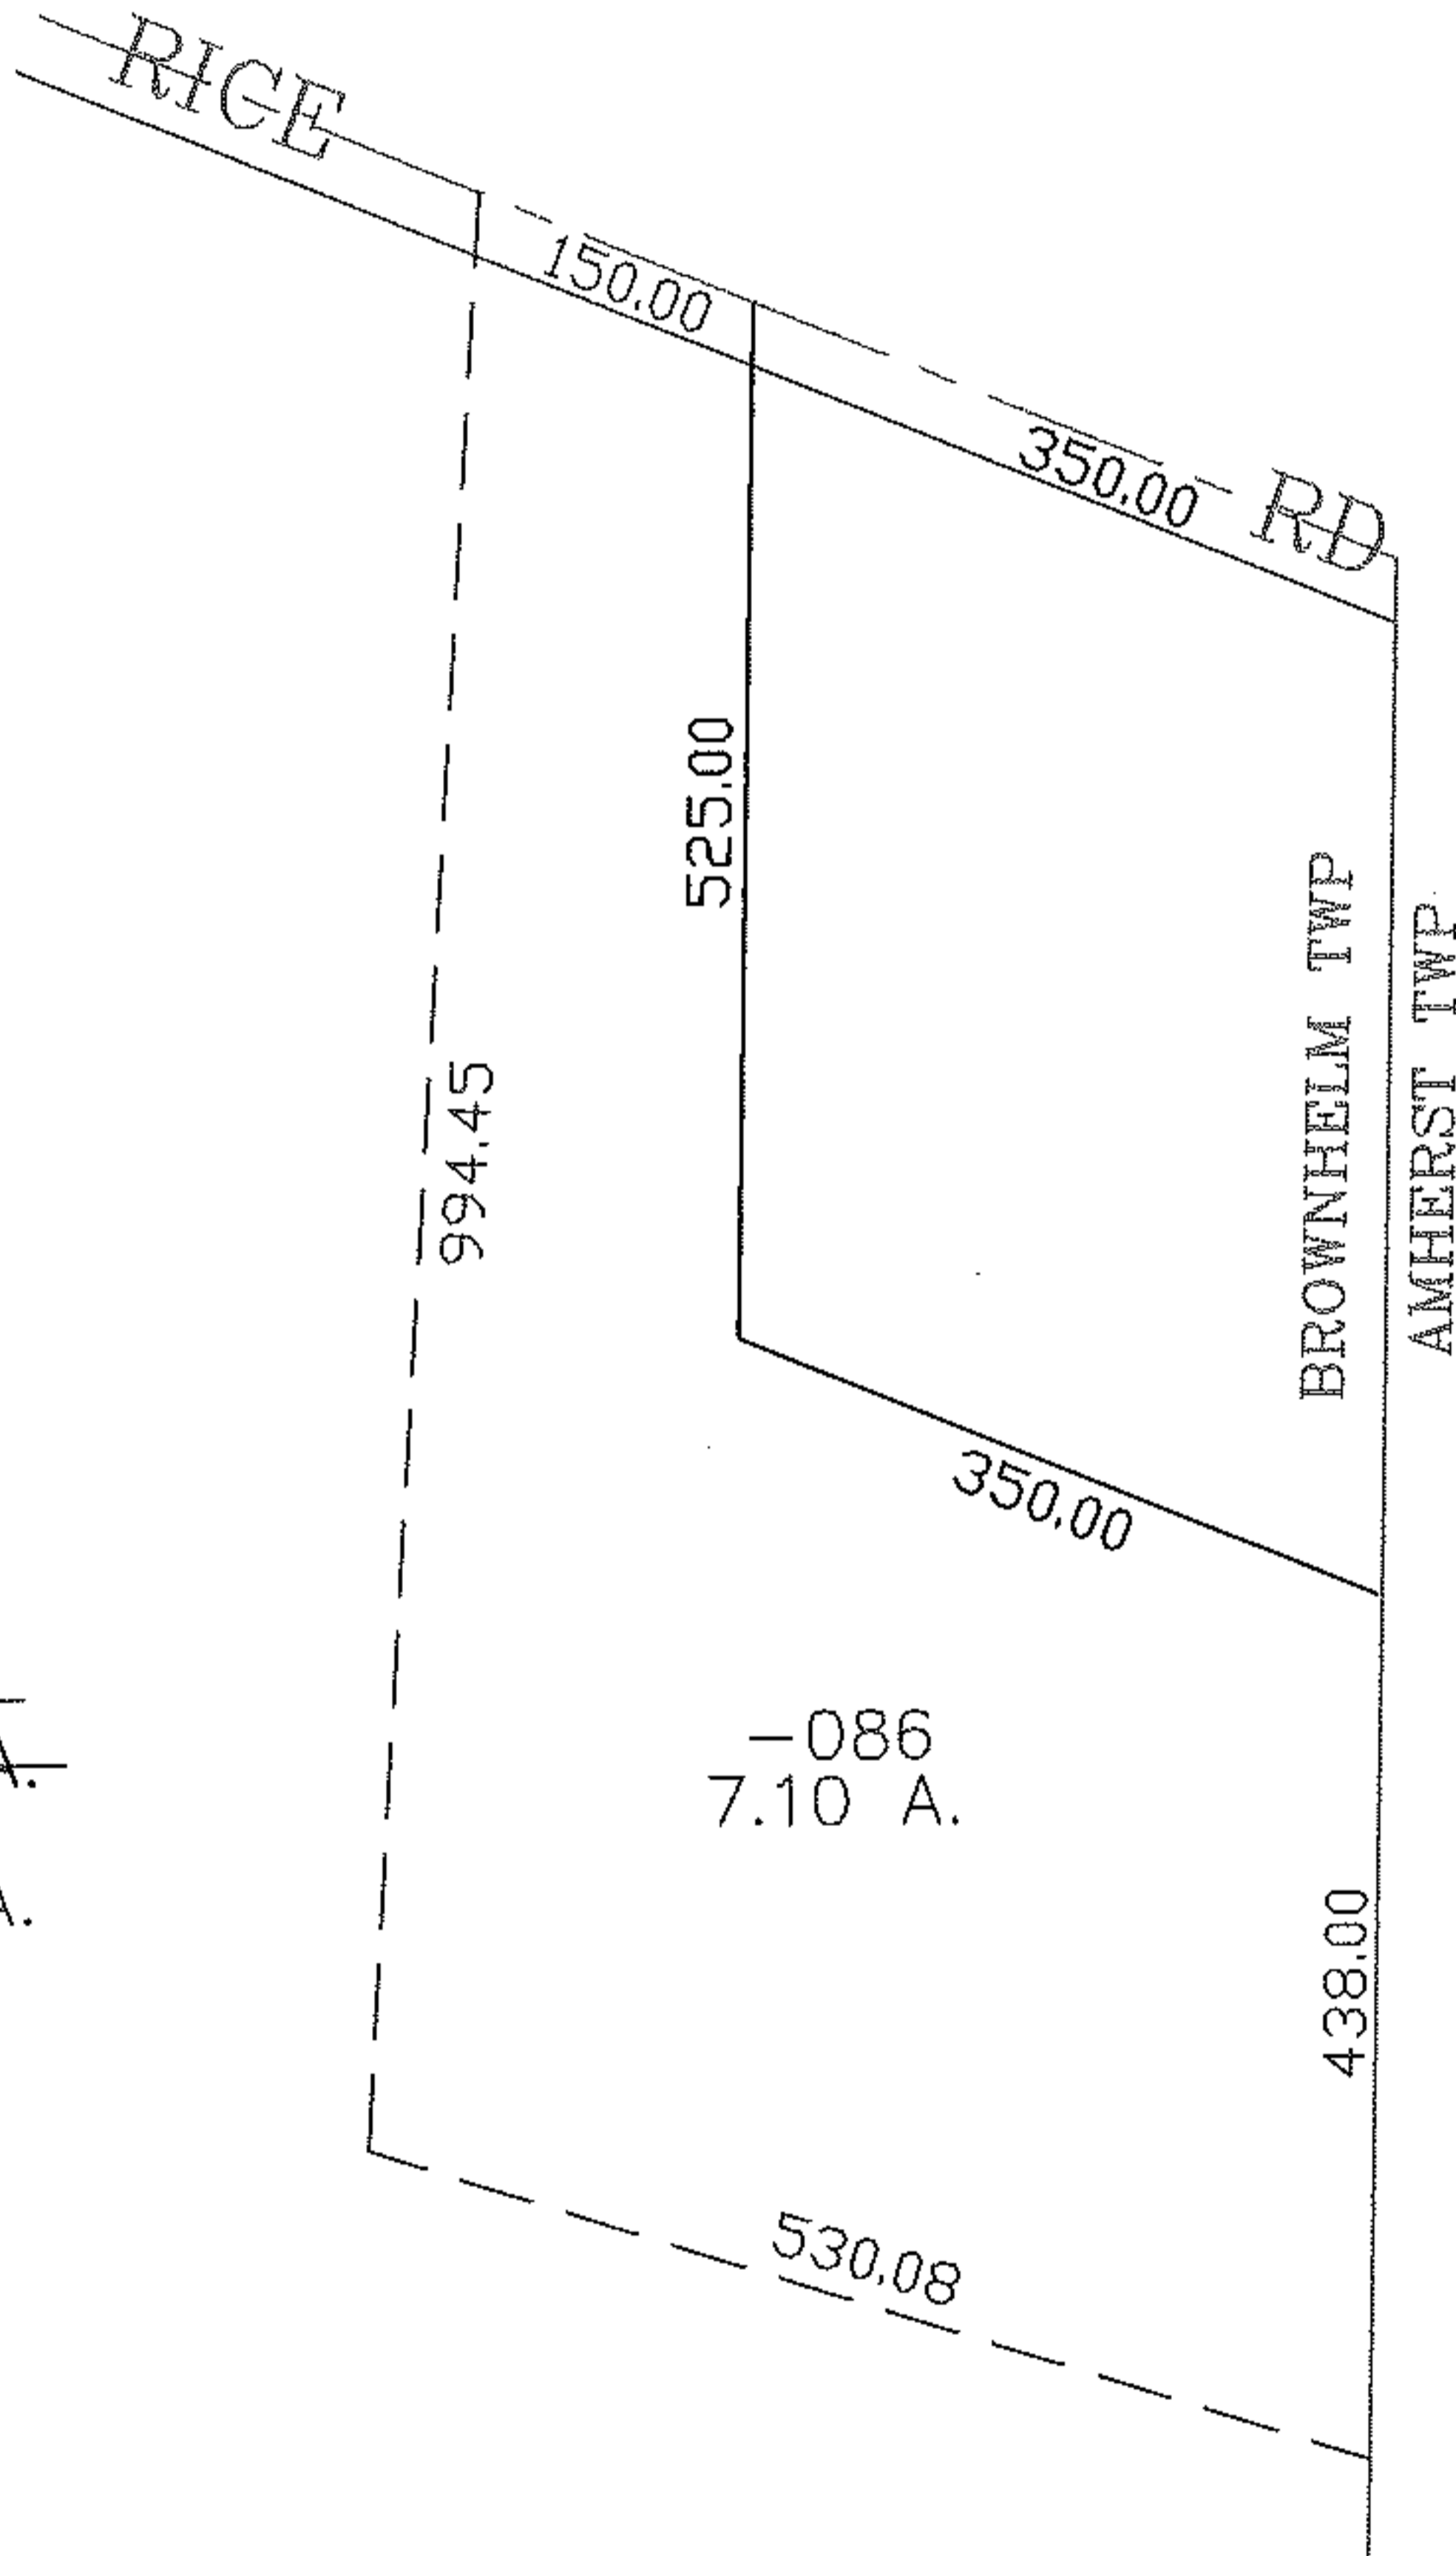

RASTER

PARENT PARCEL: 01-00-056-000-085

CHILD PARCEL: 01-00-056-000-086, -087

STARTING POINT: CENTERLINE OF RICE RD & O.L. 56

08-02589

~~085~~  
49.79 A.  
~~087~~  
42.69 A.

-086  
7.10 A.

**SPLITS/DEEDS PROCESSED**  
LORAIN COUNTY TAX MAP DEPARTMENT  
226 MIDDLE AVE. ELYRIA, OHIO

SURVEYED BY: THOMAS SIMON  
CLOSURE: 0.00 : 10.000  
MAP PAGE(S): 1-L  
APPROVED BY: JAH DATE: 7-22-08  
SCALE: 1" = 200 PRIOR INSTRUMENT: 19990627543