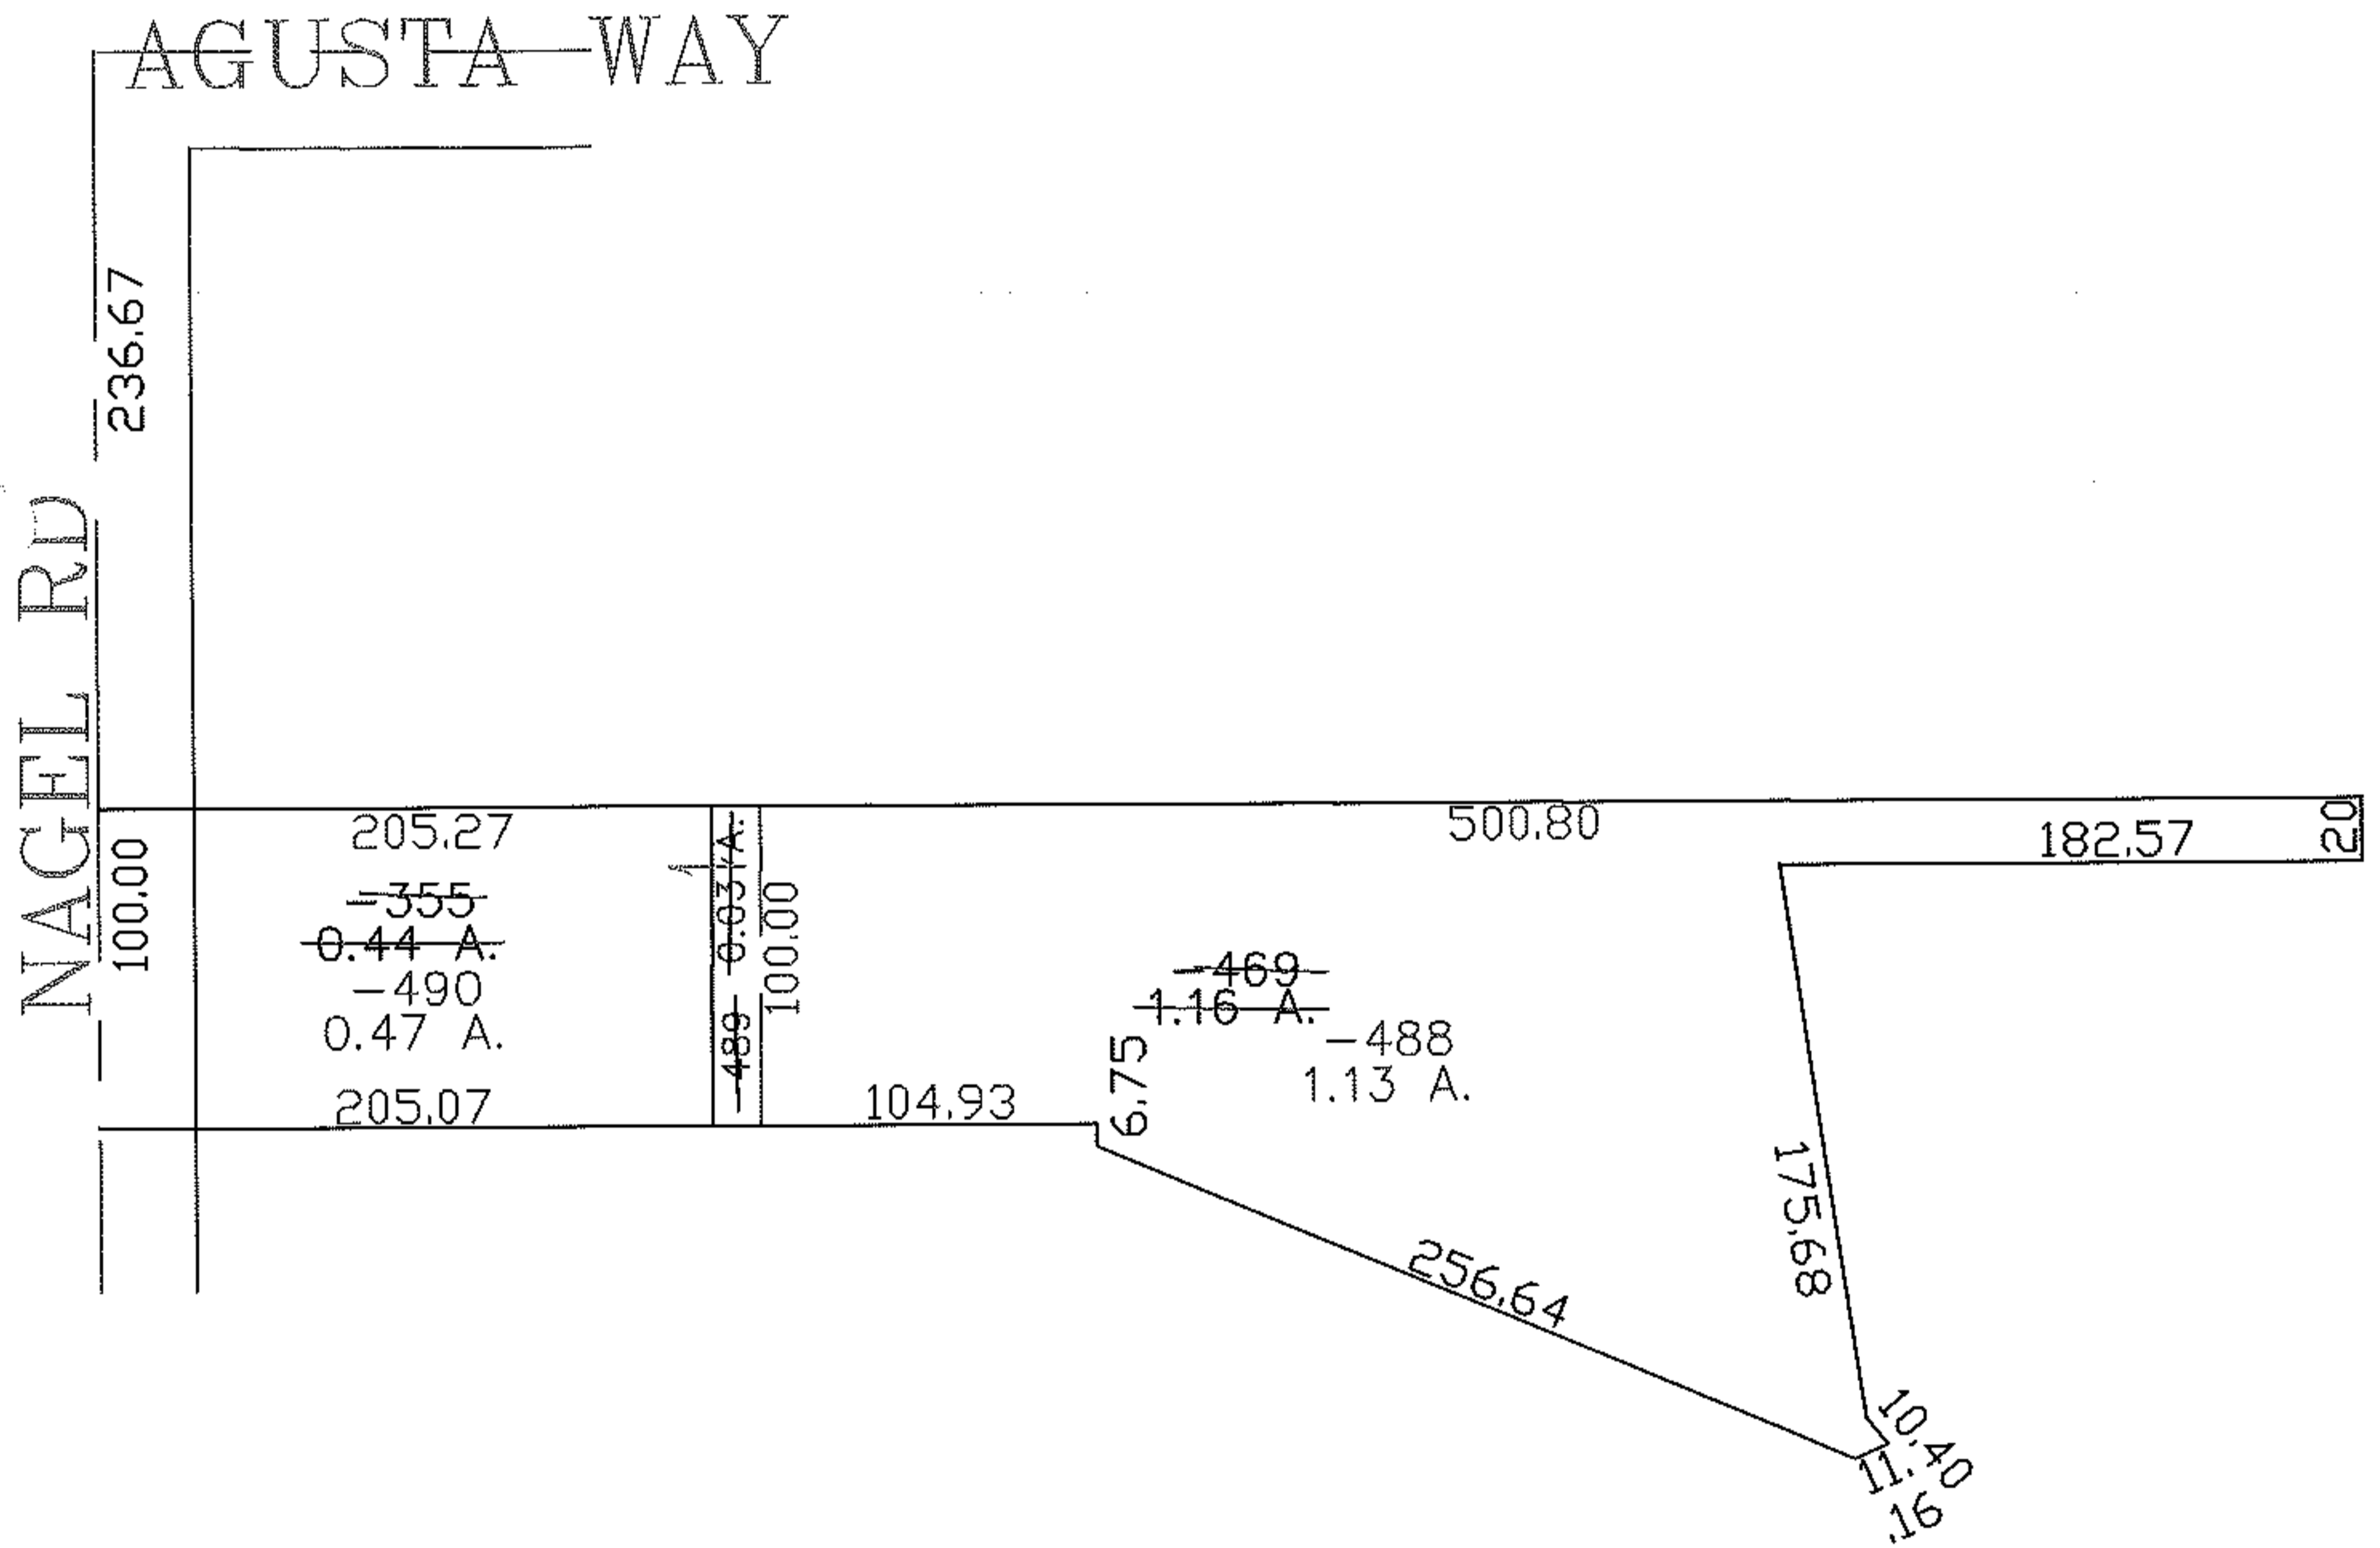

RASTER

PARENT PARCEL: 04-00-025-000-469

CHILD PARCEL: 04-00-025-000-488 THRU -490

STARTING POINT: CENTERLINE OF NAGEL RD & AGUSTA WAY

08-02584

SPLITS/DEEDS PROCESSED

LORAIN COUNTY TAX MAP DEPARTMENT
226 MIDDLE AVE. ELYRIA, OHIO

SURVEYED BY: MICHAEL SPELLACY

CLOSURE: 0.00 : 10,000

MAP PAGE(S): 04-00-025-A

APPROVED BY: JAH DATE: 7-7-08

SCALE: 1" = 100 PRIOR INSTRUMENT: PL VL 56/27