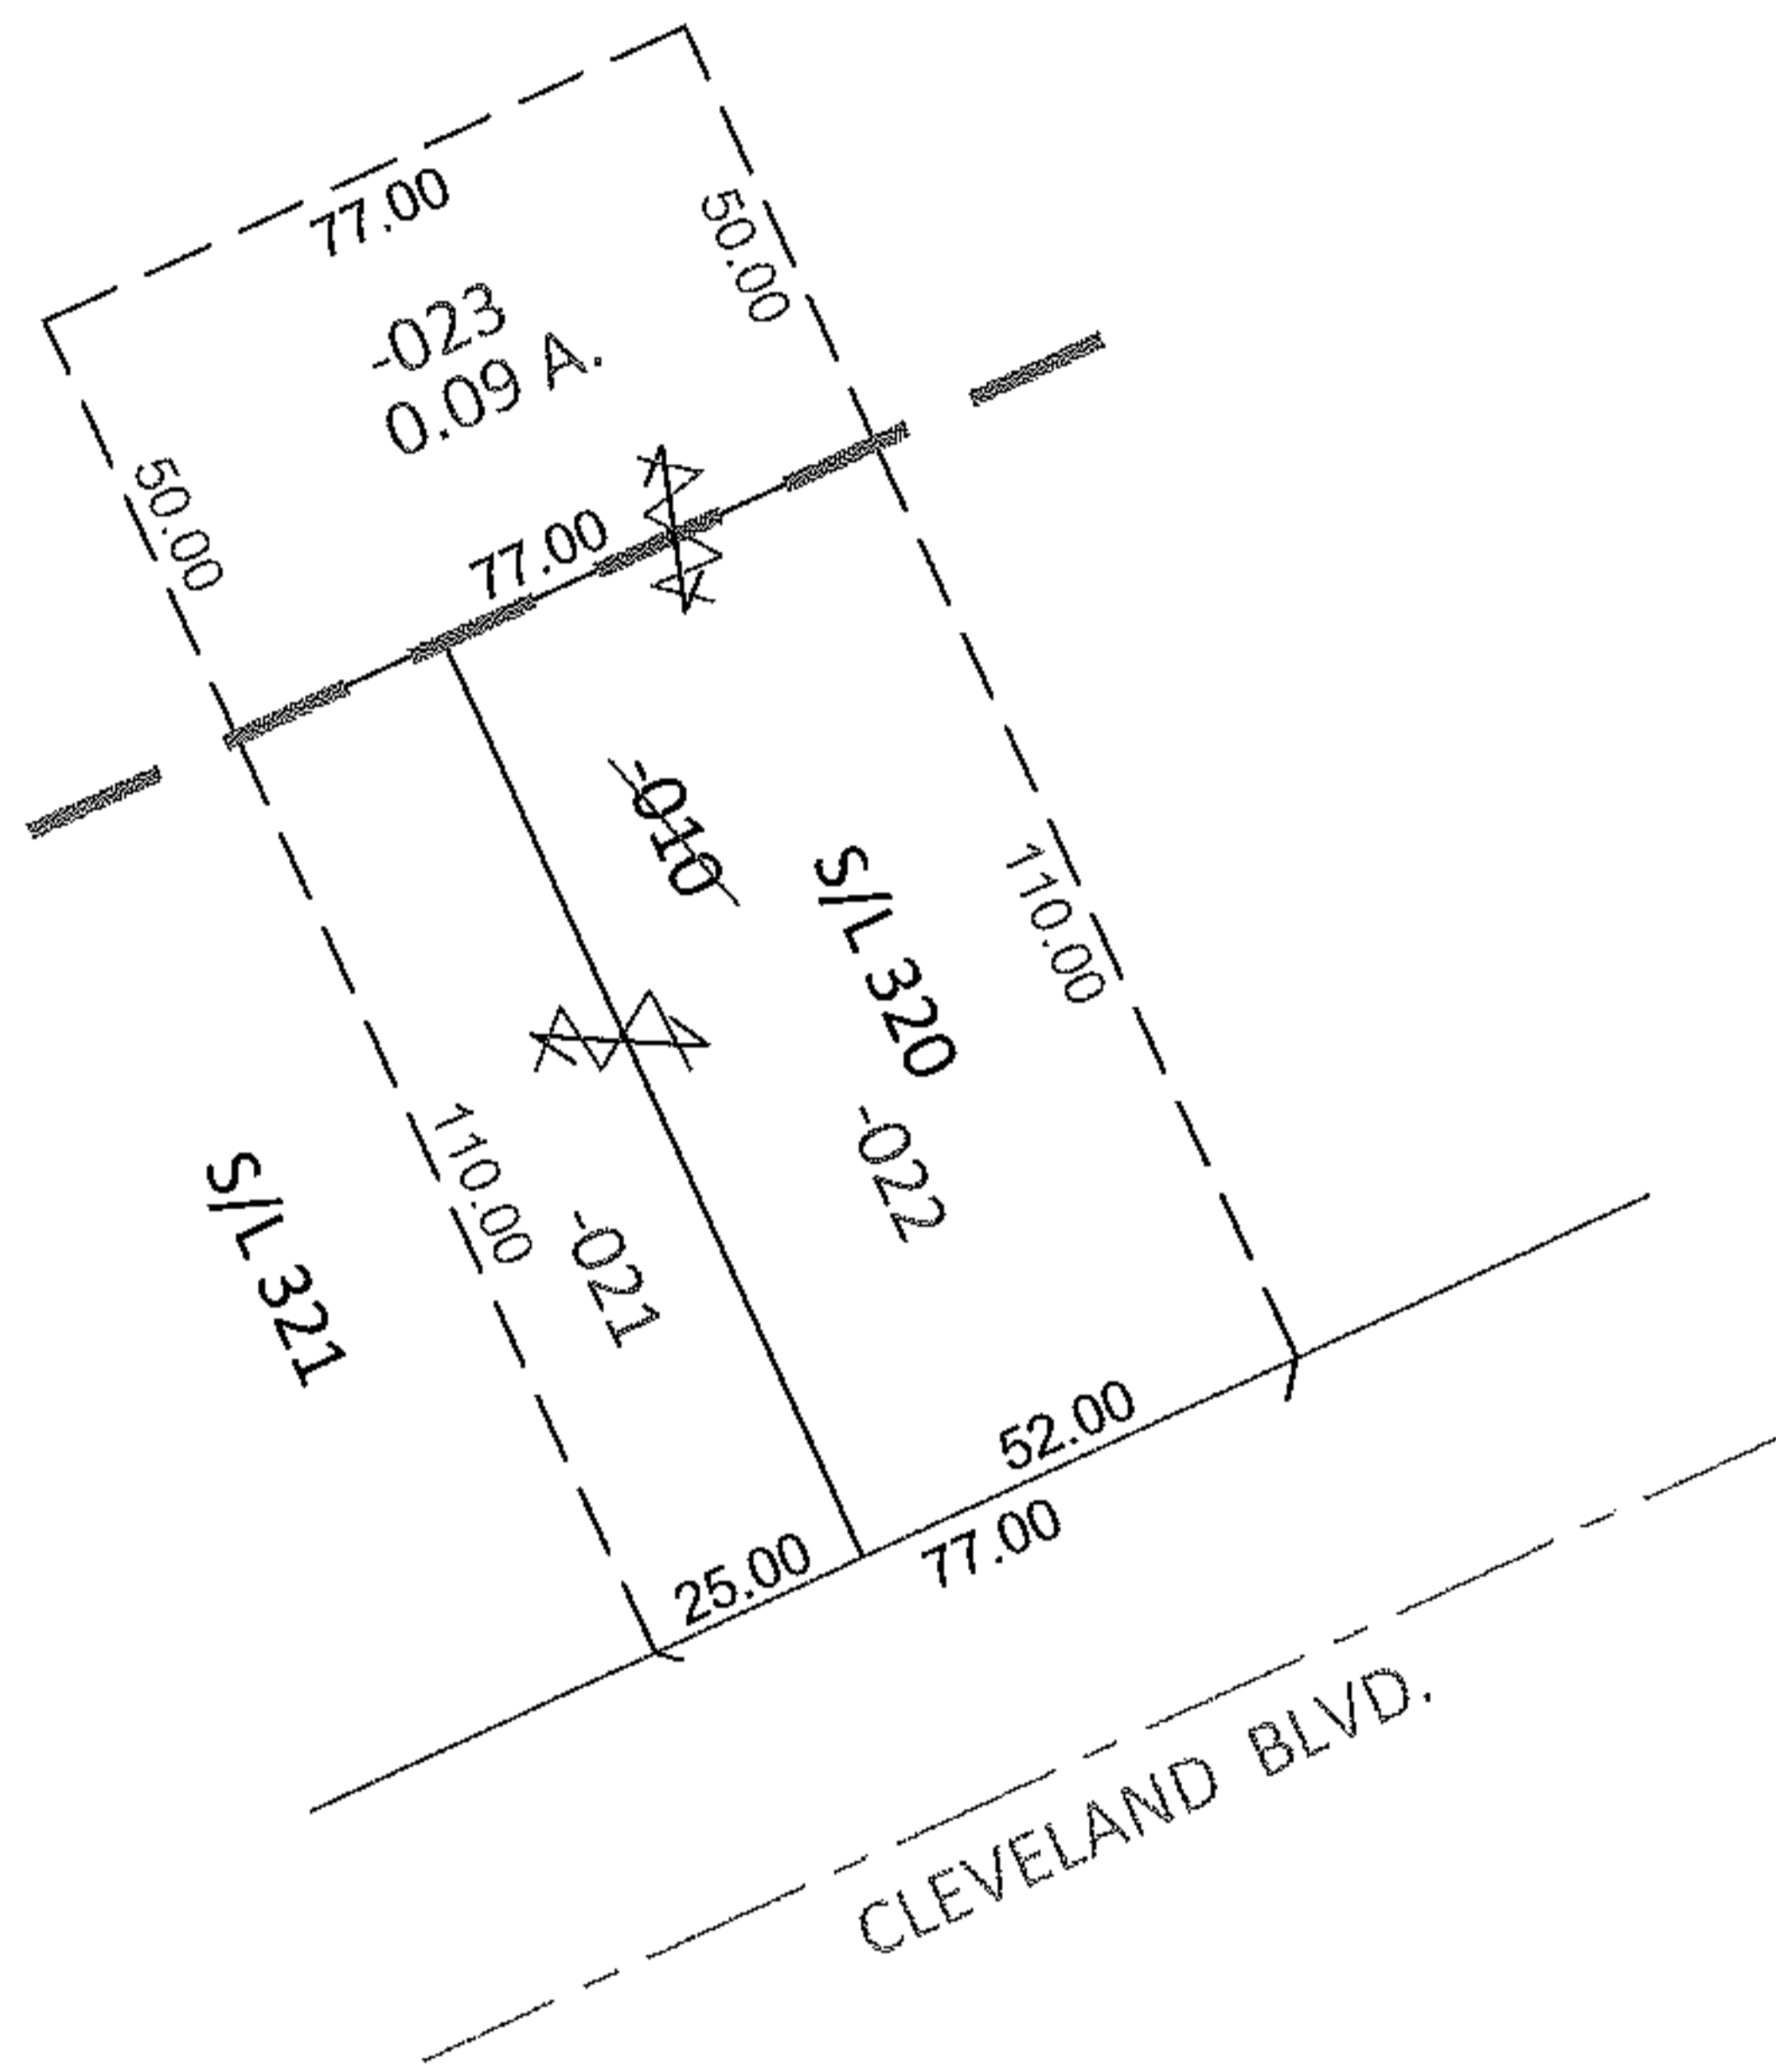

PARENT PARCEL: 03-00-049-102-010
 CHILD PARCEL: 03-00-049-102-021 THRU -023
 STARTING POINT: PART OF S/L 320 AND S/L 321 IN HOY-LO-MAE ALLOT. 3RD ADD. (VOL.15 PG.7)

12-02579-U

UNCOMBINATION

~~03-00-049-102-010~~
~~77 X 160~~

03-00-049-102-021 03-00-049-102-022 03-00-049-102-023
 25 X 110 52 X 110 0.09 A.

PER PRIOR DEEDS

SPLITS/DEEDS PROCESSED

LORAIN COUNTY TAX MAP DEPARTMENT
 226 MIDDLE AVE. ELYRIA, OHIO

SURVEYED BY: N/A
 CLOSURE: N/A
 MAP PAGE(S): 3-00-049-A
 APPROVED BY: RRM DATE: 9-13-12
 SCALE: 1"= 50' PRIOR INST.: DV 1374/400