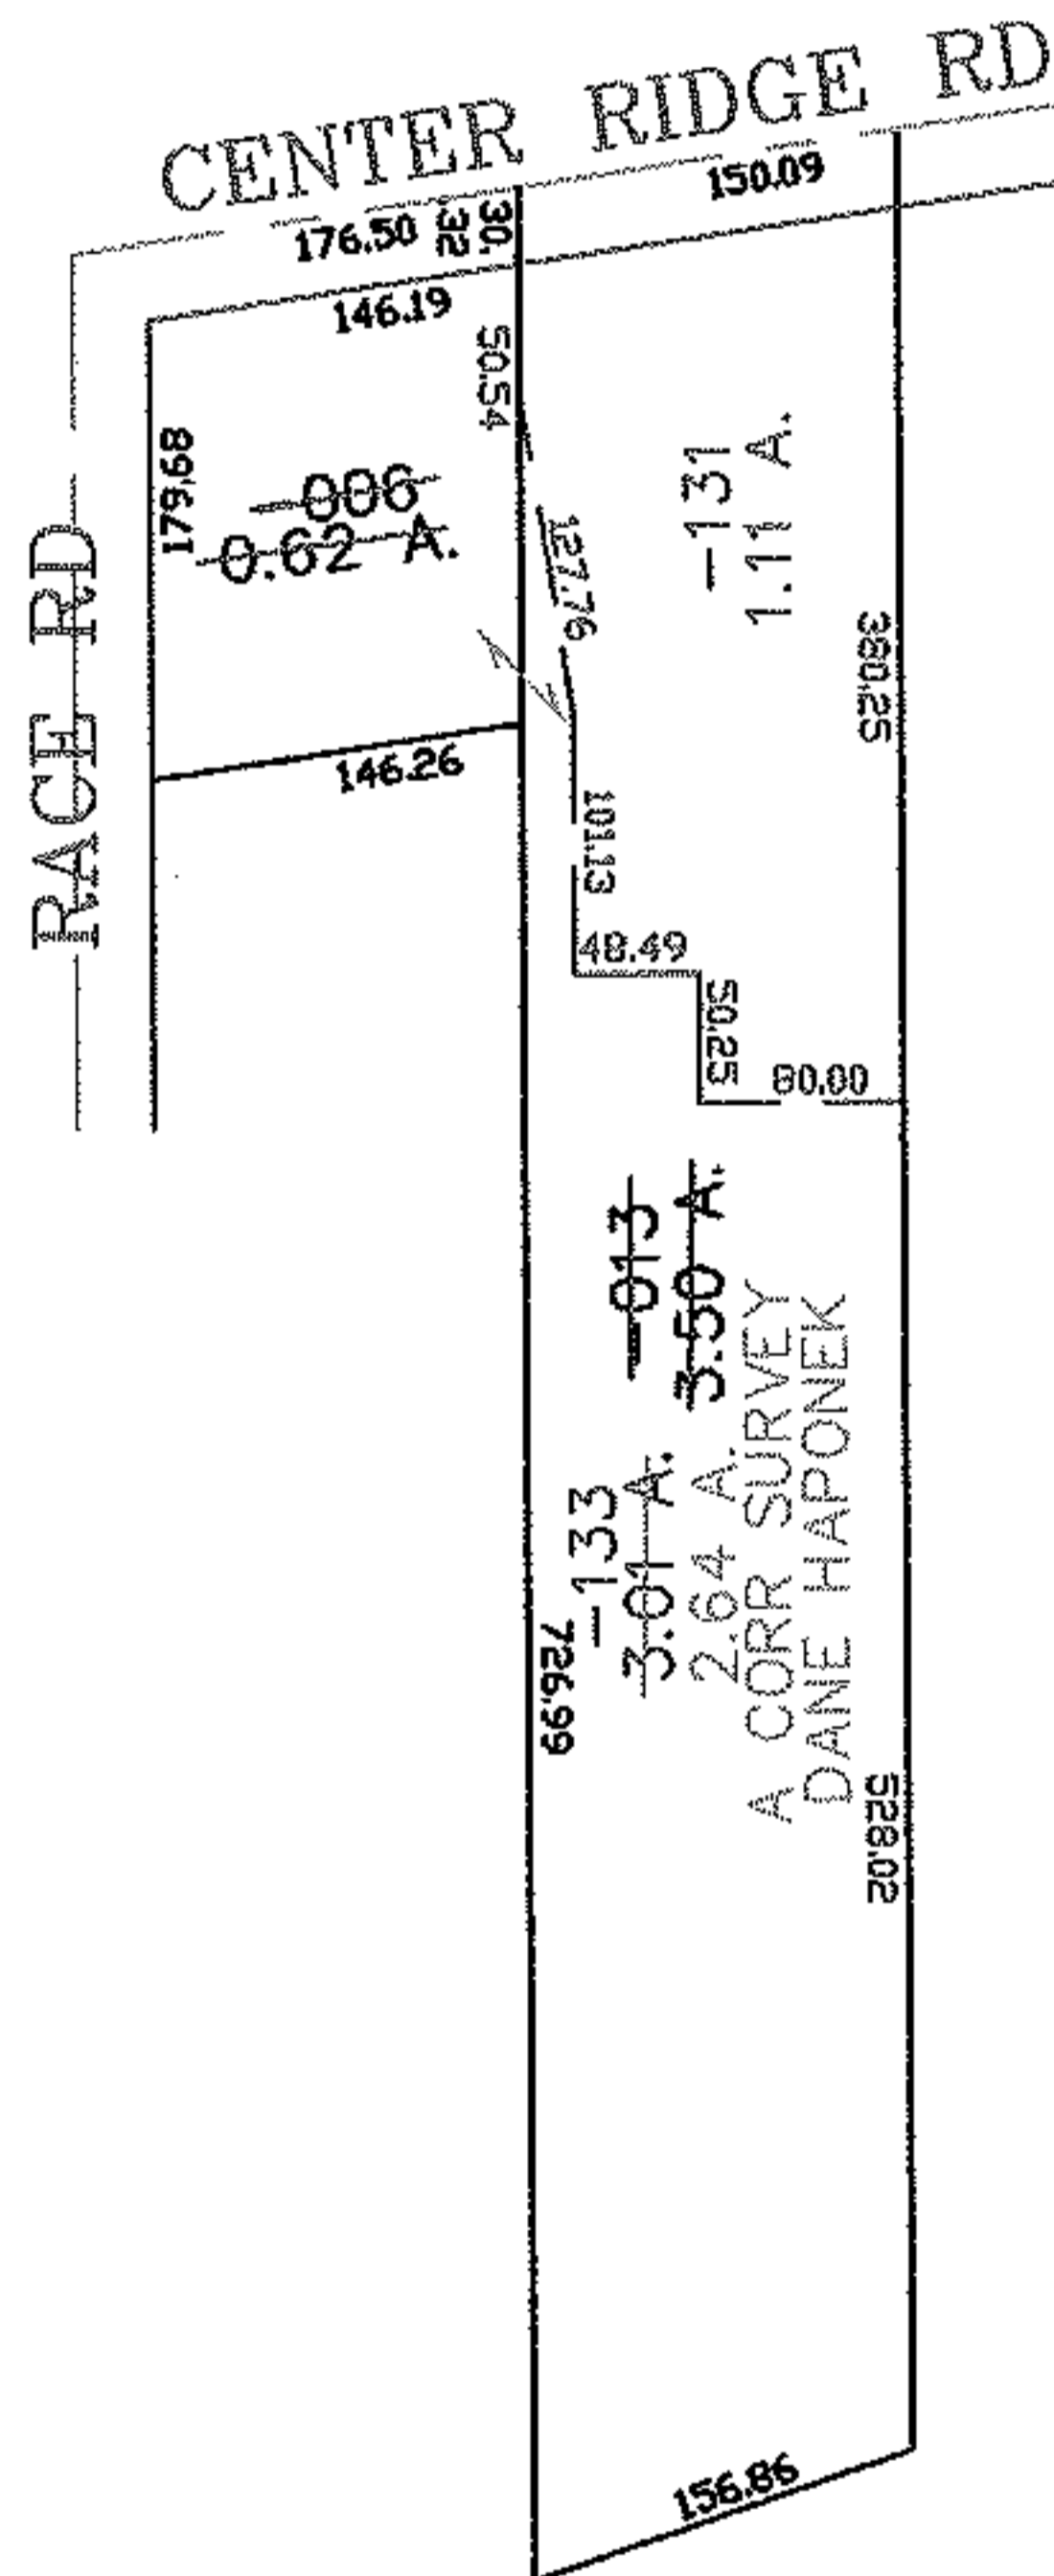

PARENT PARCEL: 07-00-034-000-013

CHILD PARCEL: 07-00-034-000-131 THRU -133

STARTING POINT: CENTERLINE OF CENTER RIDGE RD & RACE RD

08-02566

SPLITS/DEEDS PROCESSED

LORAIN COUNTY TAX MAP DEPARTMENT
226 MIDDLE AVE. ELYRIA, OHIO

SURVEYED BY: DANE HAPONEK

CLOSURE: 0.00 : 10.000

MAP PAGE(S): 07-00-034-A

APPROVED BY: JAH DATE: 5-6-08

SCALE: 1" = 200 PRIOR INSTRUMENT: DV 1415/845