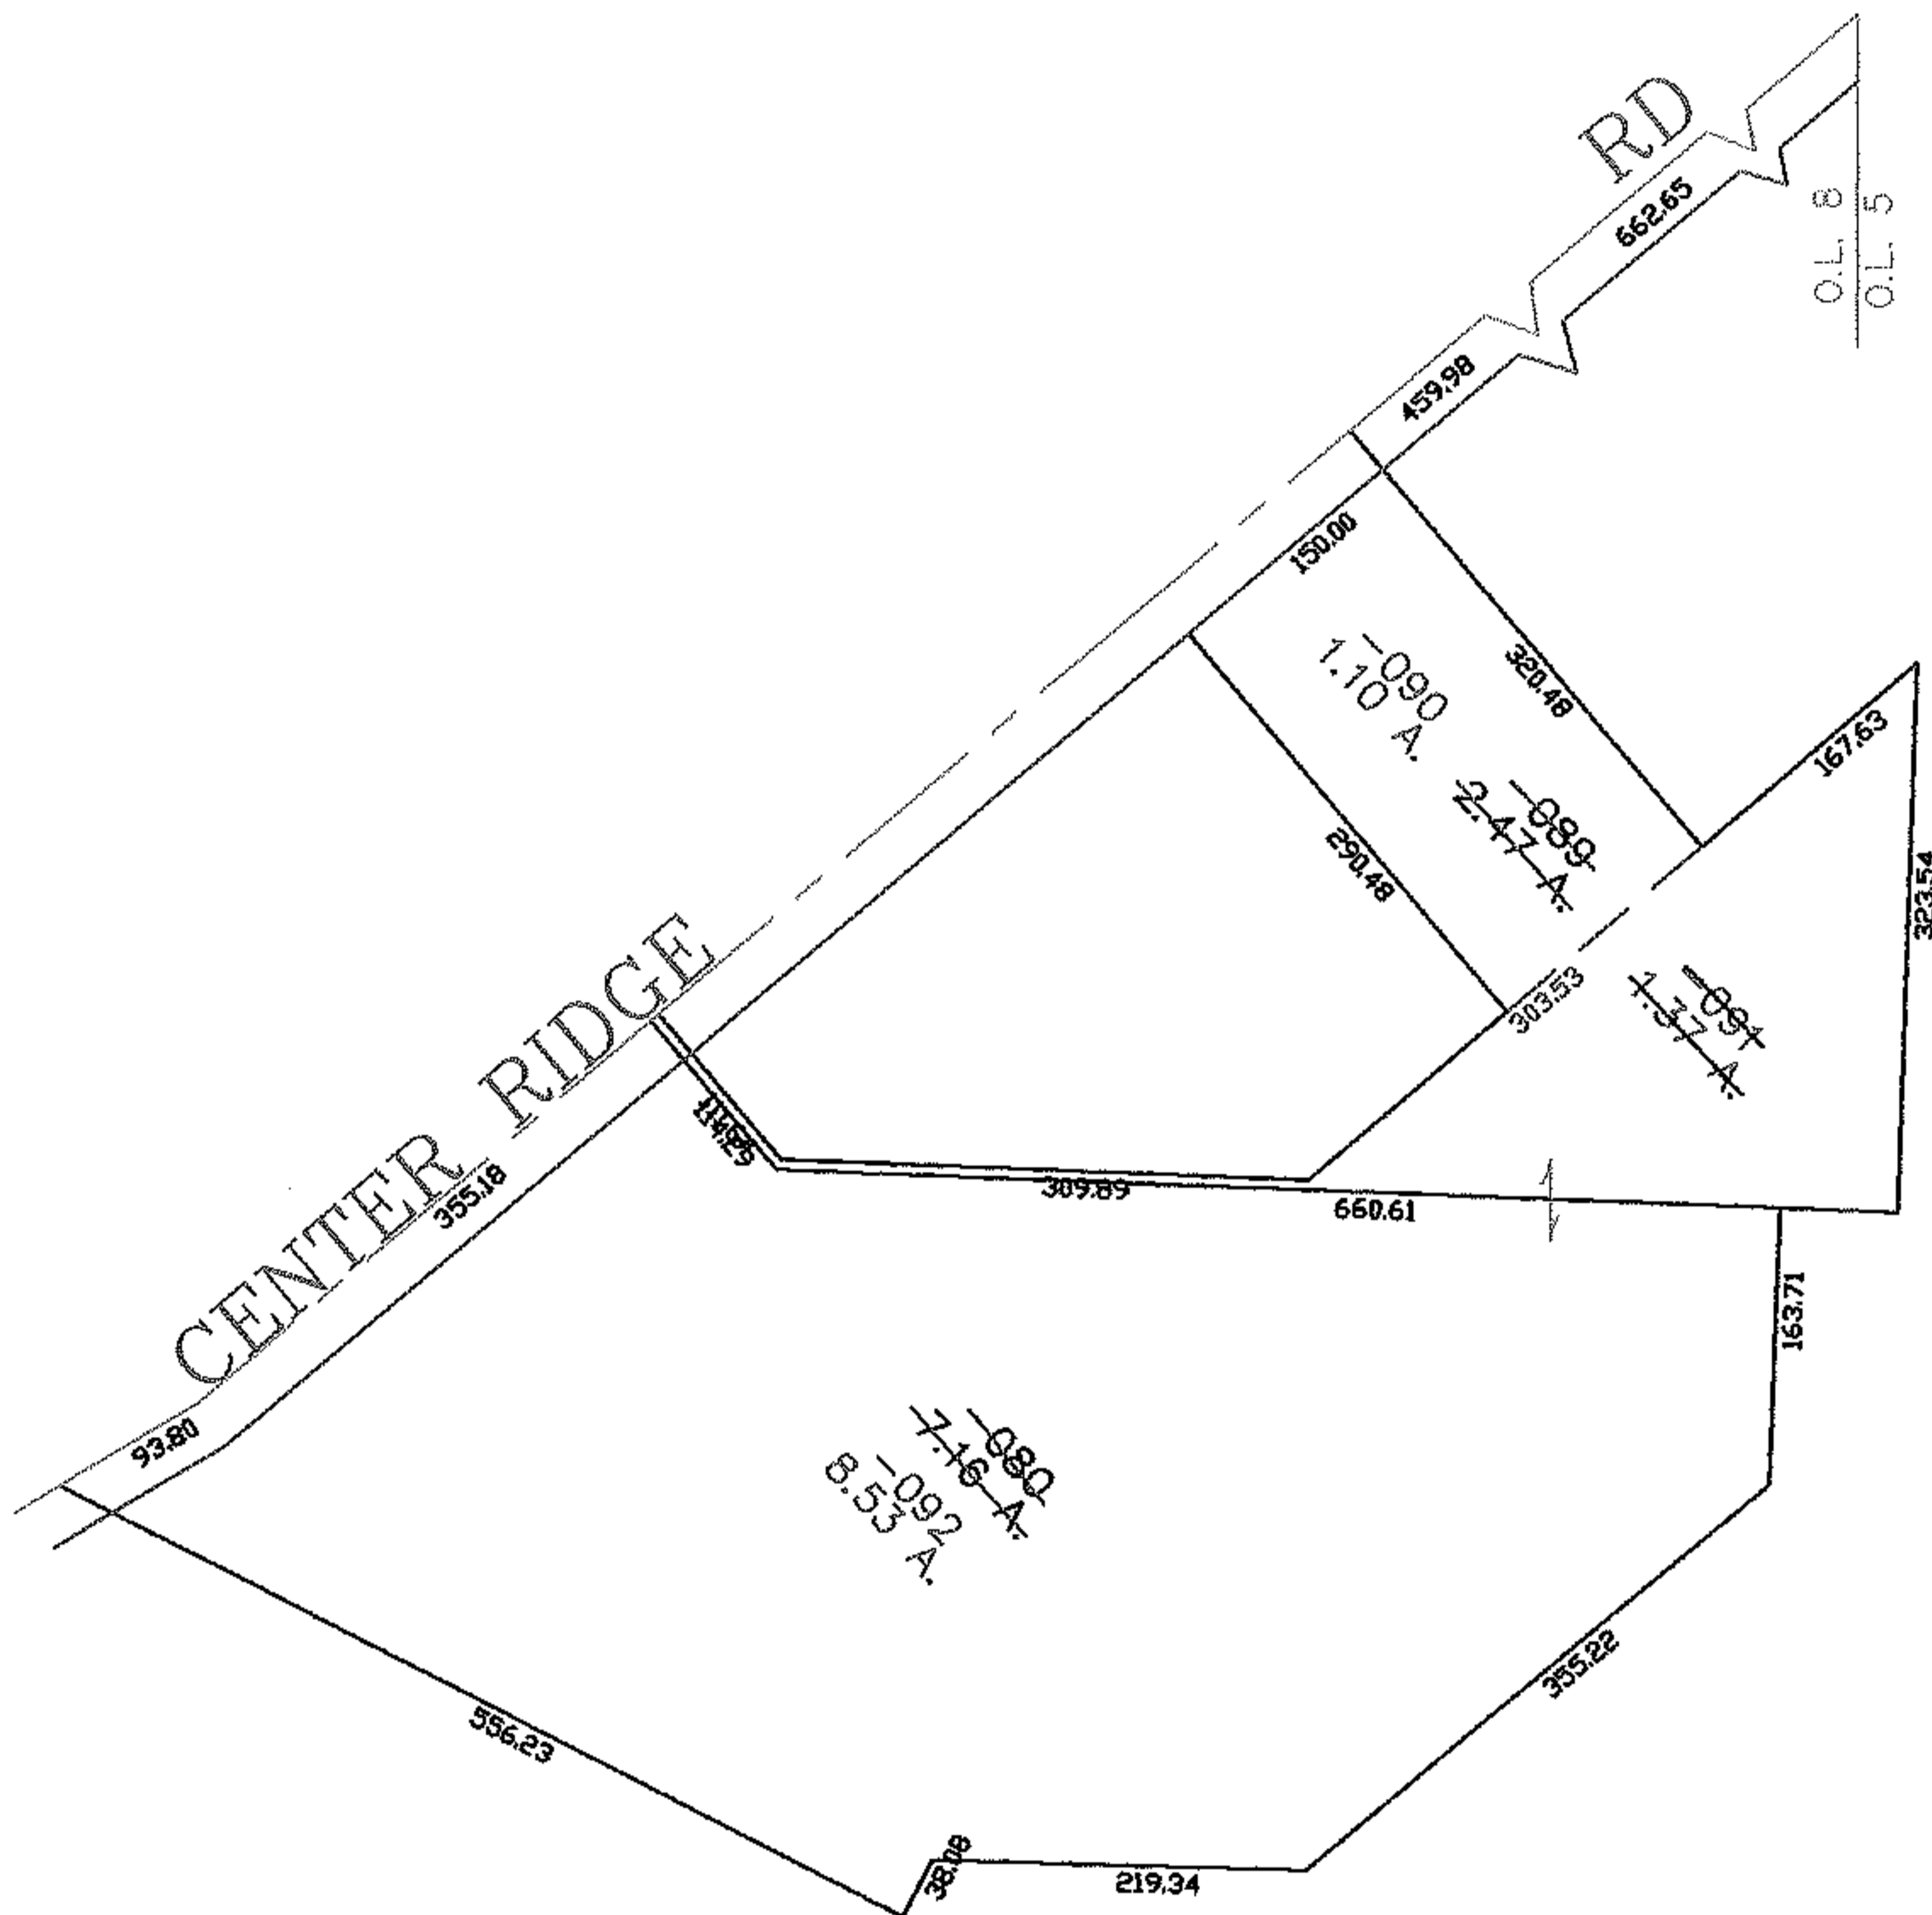

RASTER

PARENT PARCEL: 07-00-008-115-089

CHILD PARCEL: 07-00-008-115-090 THRU -092

STARTING POINT: CENTERLINE OF CENTER RIDGE RD & O.L. 8

08-02565

SPLITS/DEEDS PROCESSED
 LORAIN COUNTY TAX MAP DEPARTMENT
 226 MIDDLE AVE. ELYRIA, OHIO

SURVEYED BY: CHRISTOPHER HIRZEL
 CLOSURE: 0.00 : 10.000
 MAP PAGE(S): 07-00-008-D
 APPROVED BY: JAH DATE: 5-5-08
 SCALE: 1" = 200 PRIOR INSTRUMENT: 20080236865