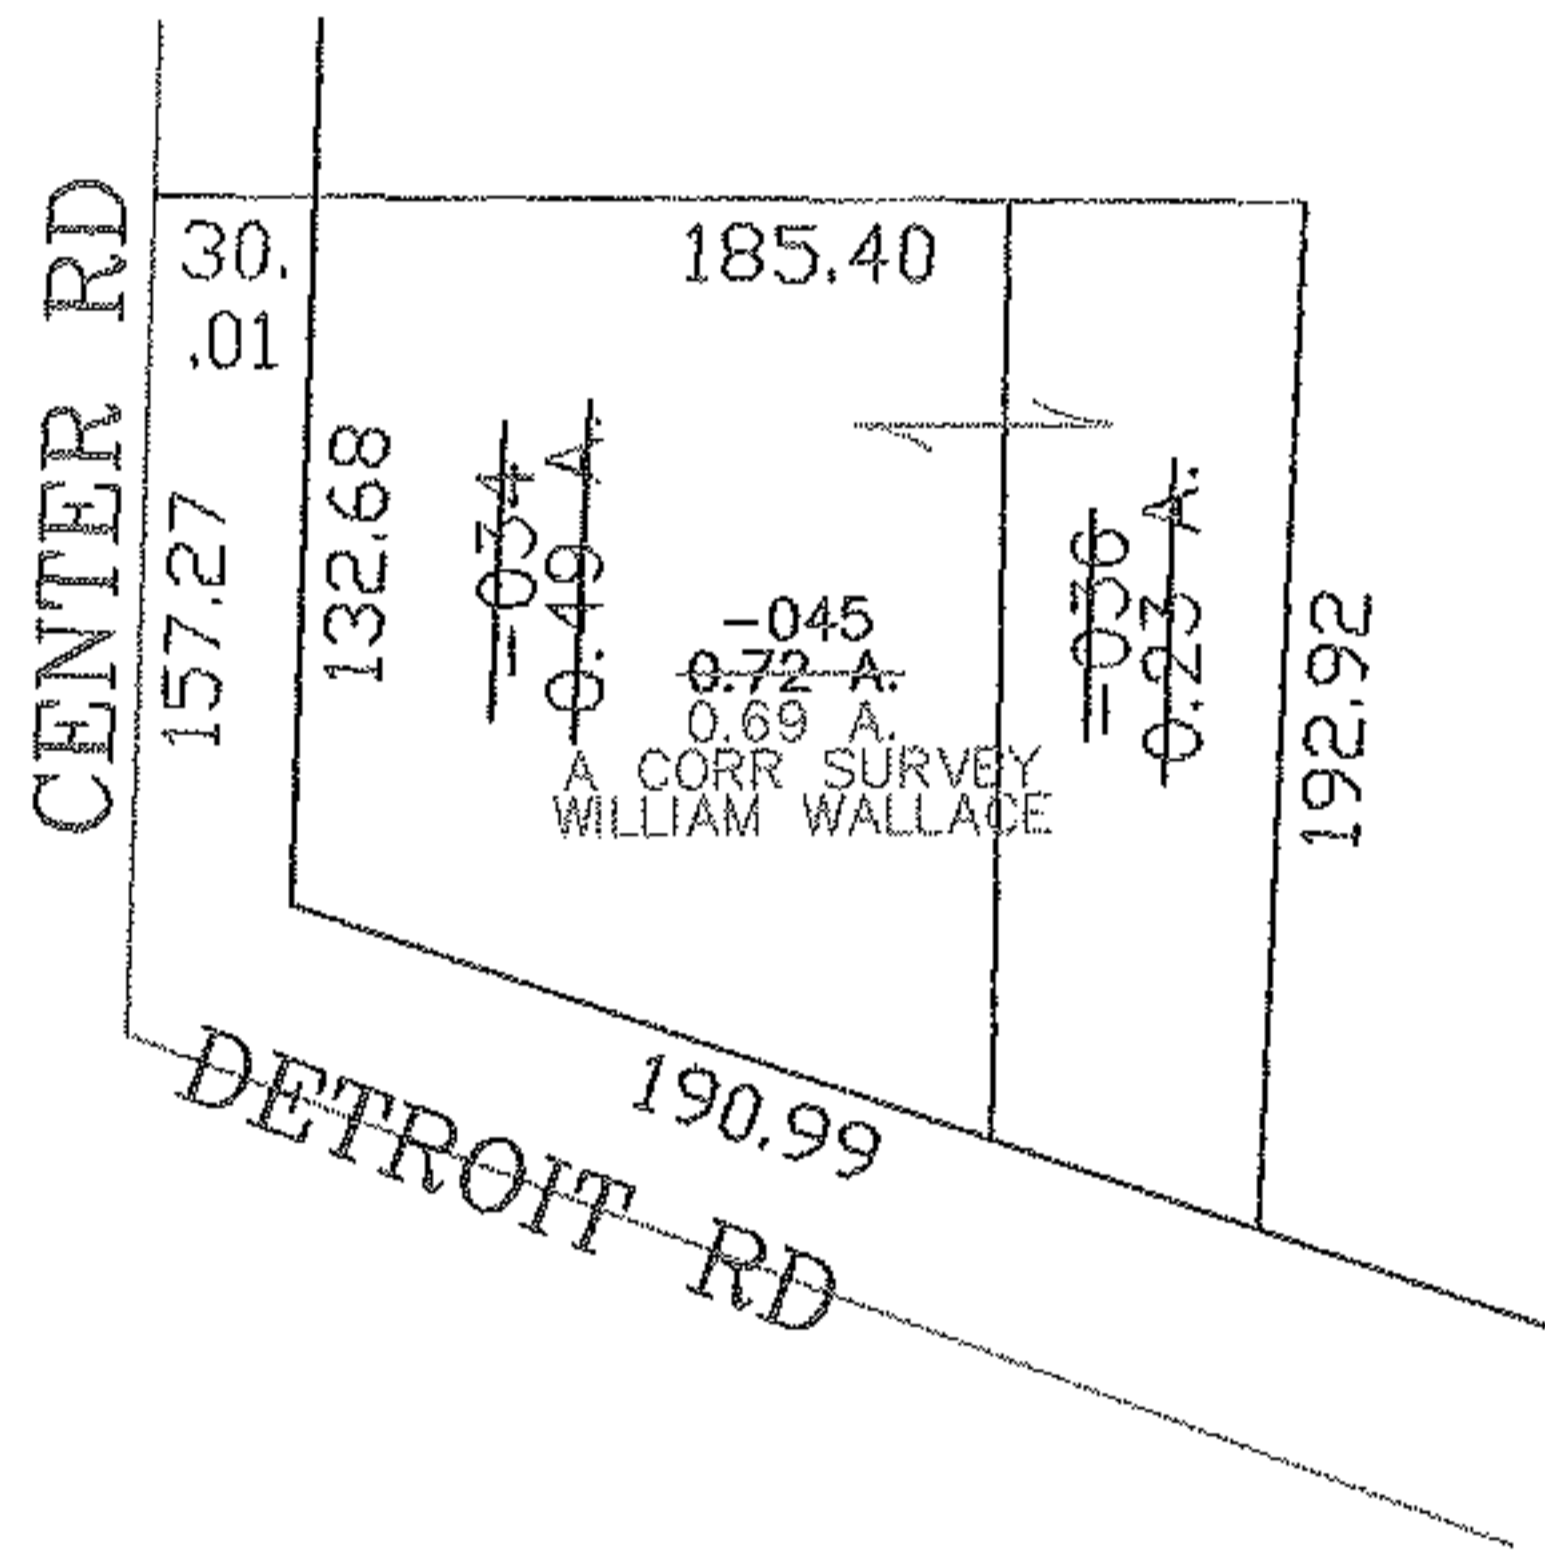

PARENT PARCEL: 04-00-015-102-034 &-036

08-02563

CHILD PARCEL: 04-00-015-102-045

STARTING POINT: CENTERLINE OF CENTER RD & DETROIT RD

SPLITS/DEEDS PROCESSED

LORAIN COUNTY TAX MAP DEPARTMENT
226 MIDDLE AVE. ELYRIA, OHIO

SURVEYED BY: WILLIAM WALLACE

CLOSURE: 0.00 : 10.000

MAP PAGE(S): 04-00-015-C

APPROVED BY: JAH DATE: 5-1-08

SCALE: 1" = 100 PRIOR INSTRUMENT: 20050061531