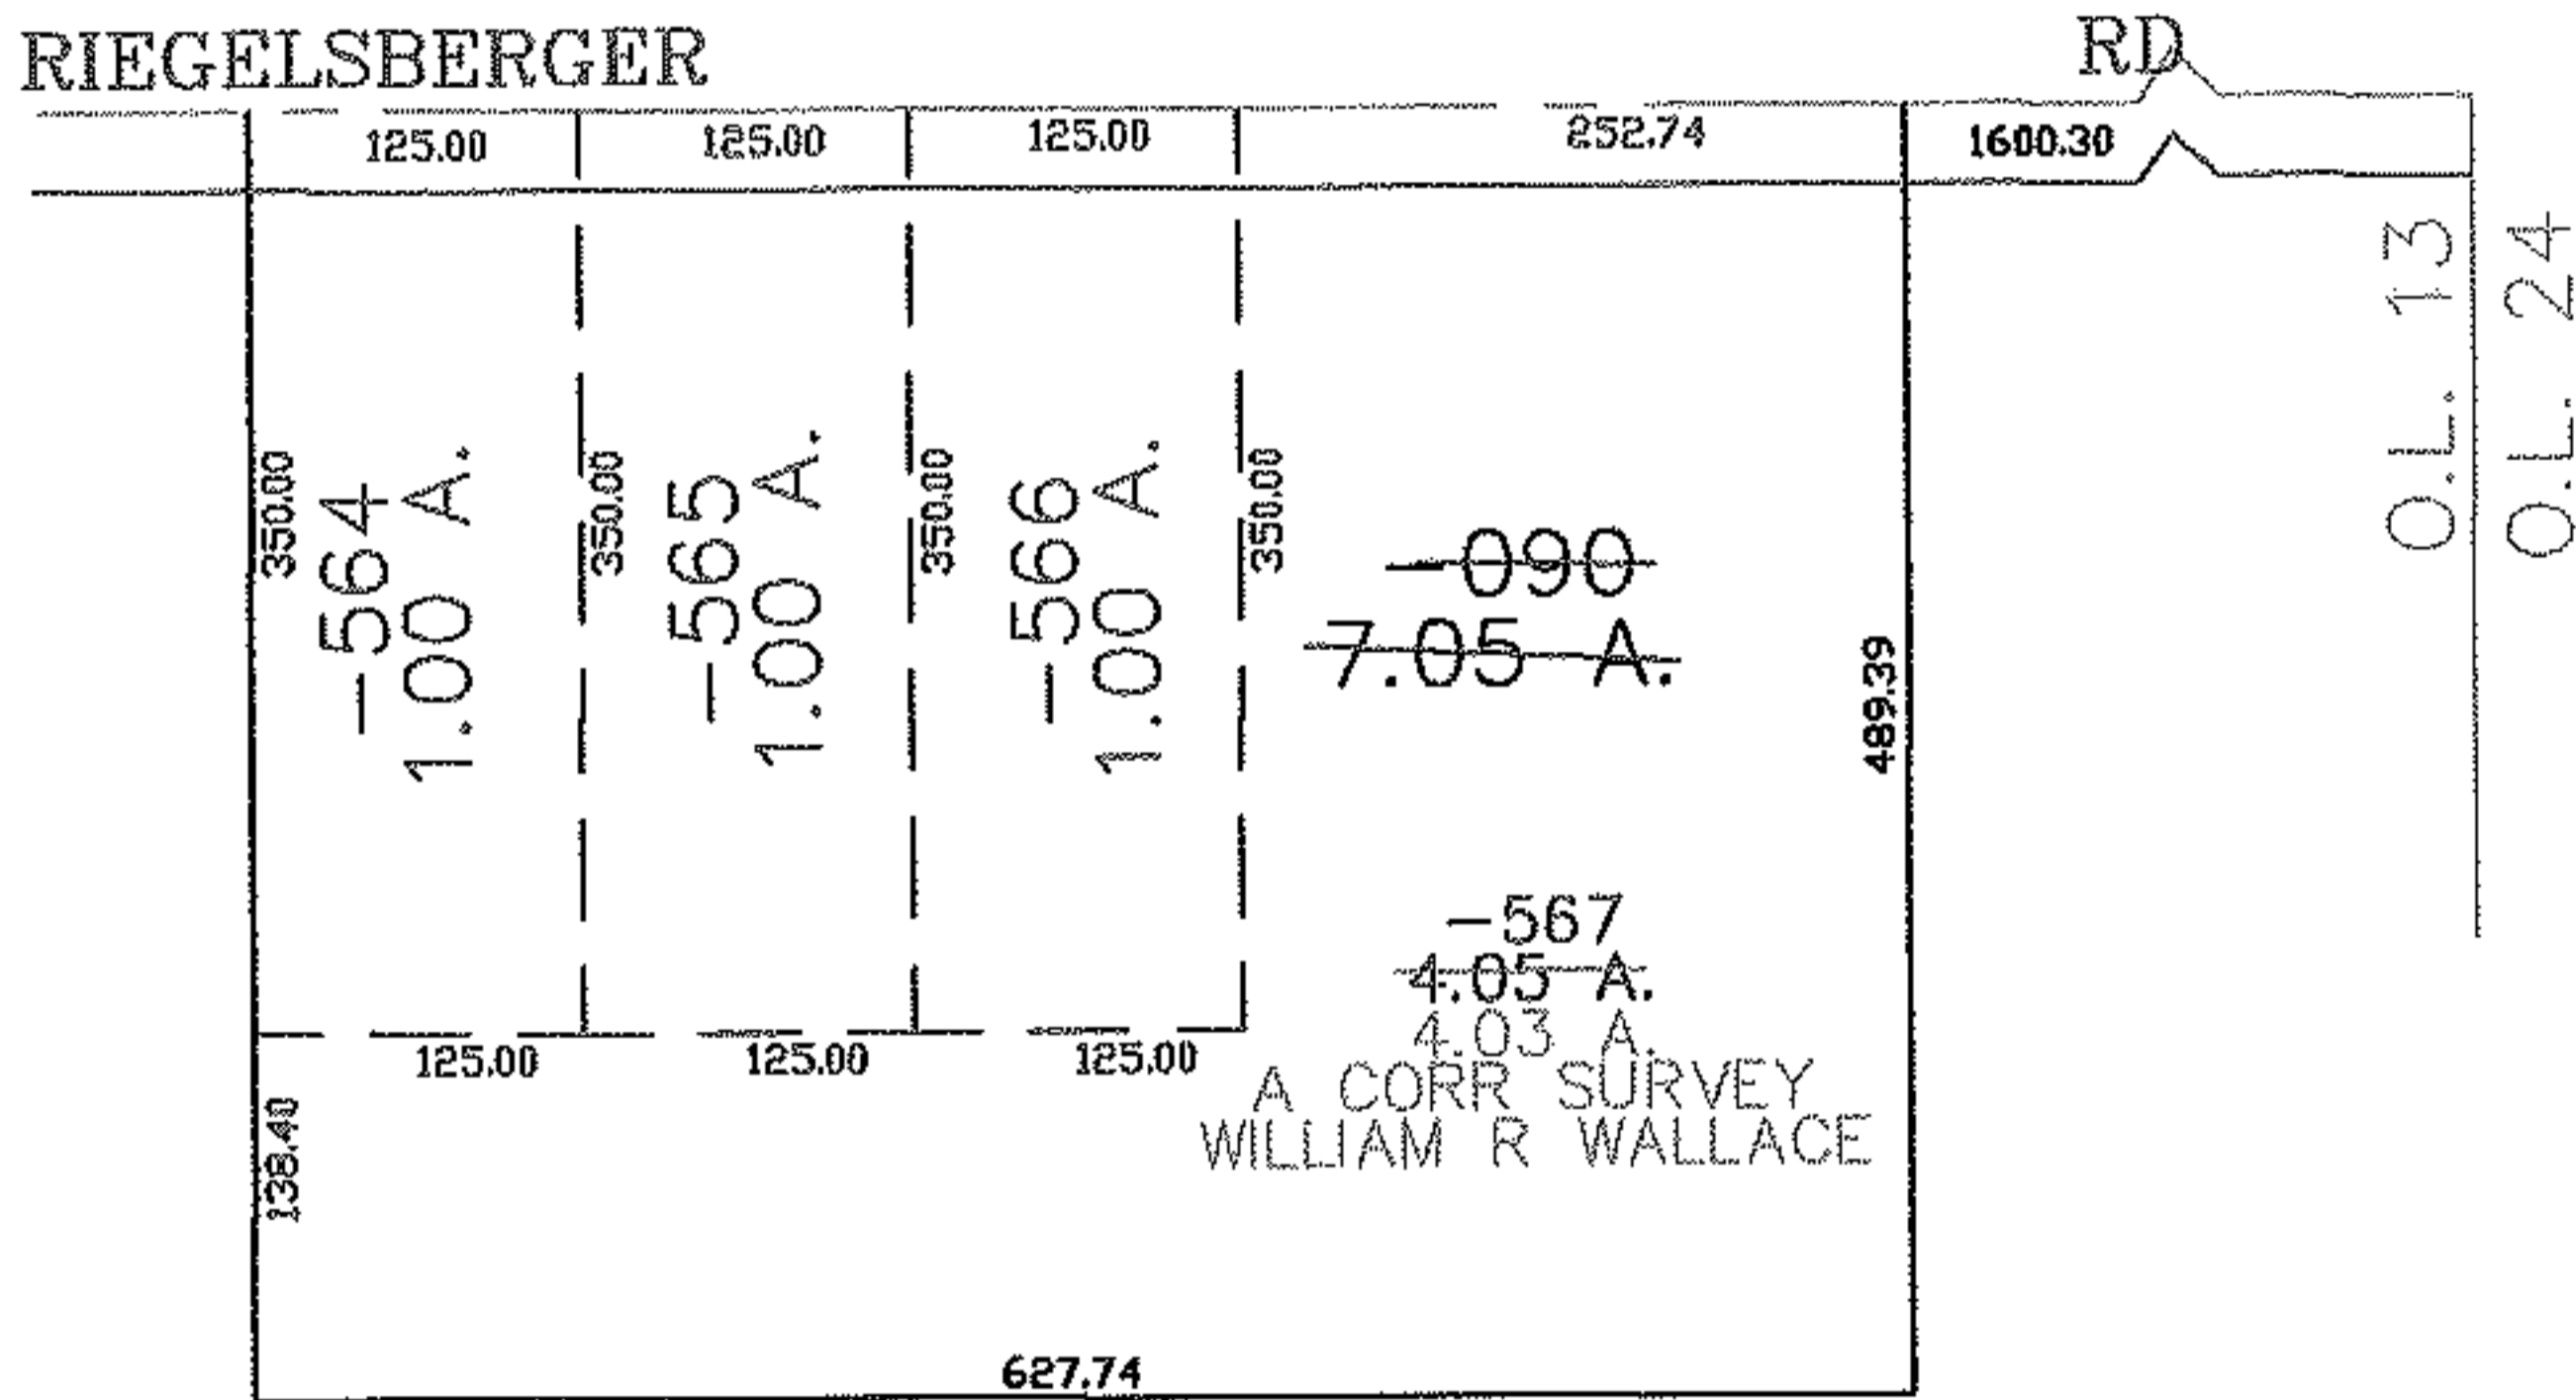

RASTER

PARENT PARCEL: 04-00-013-000-090

CHILD PARCEL: 04-00-013-000-564 THRU -567

STARTING POINT: CENTERLINE OF RIEGELSBERGER RD & O.L. 13

08-02560

SPLITS/DEEDS PROCESSED

LORAIN COUNTY TAX MAP DEPARTMENT  
226 MIDDLE AVE. ELYRIA, OHIO

SURVEYED BY: WILLIAM R WALLACE

CLOSURE: 0.00 : 10,000

MAP PAGE(S): 04-25-08 04-00-013-C

APPROVED BY: JAH DATE: 4-25-08

SCALE: 1" = 200 PRIOR INSTRUMENT: 20070218882