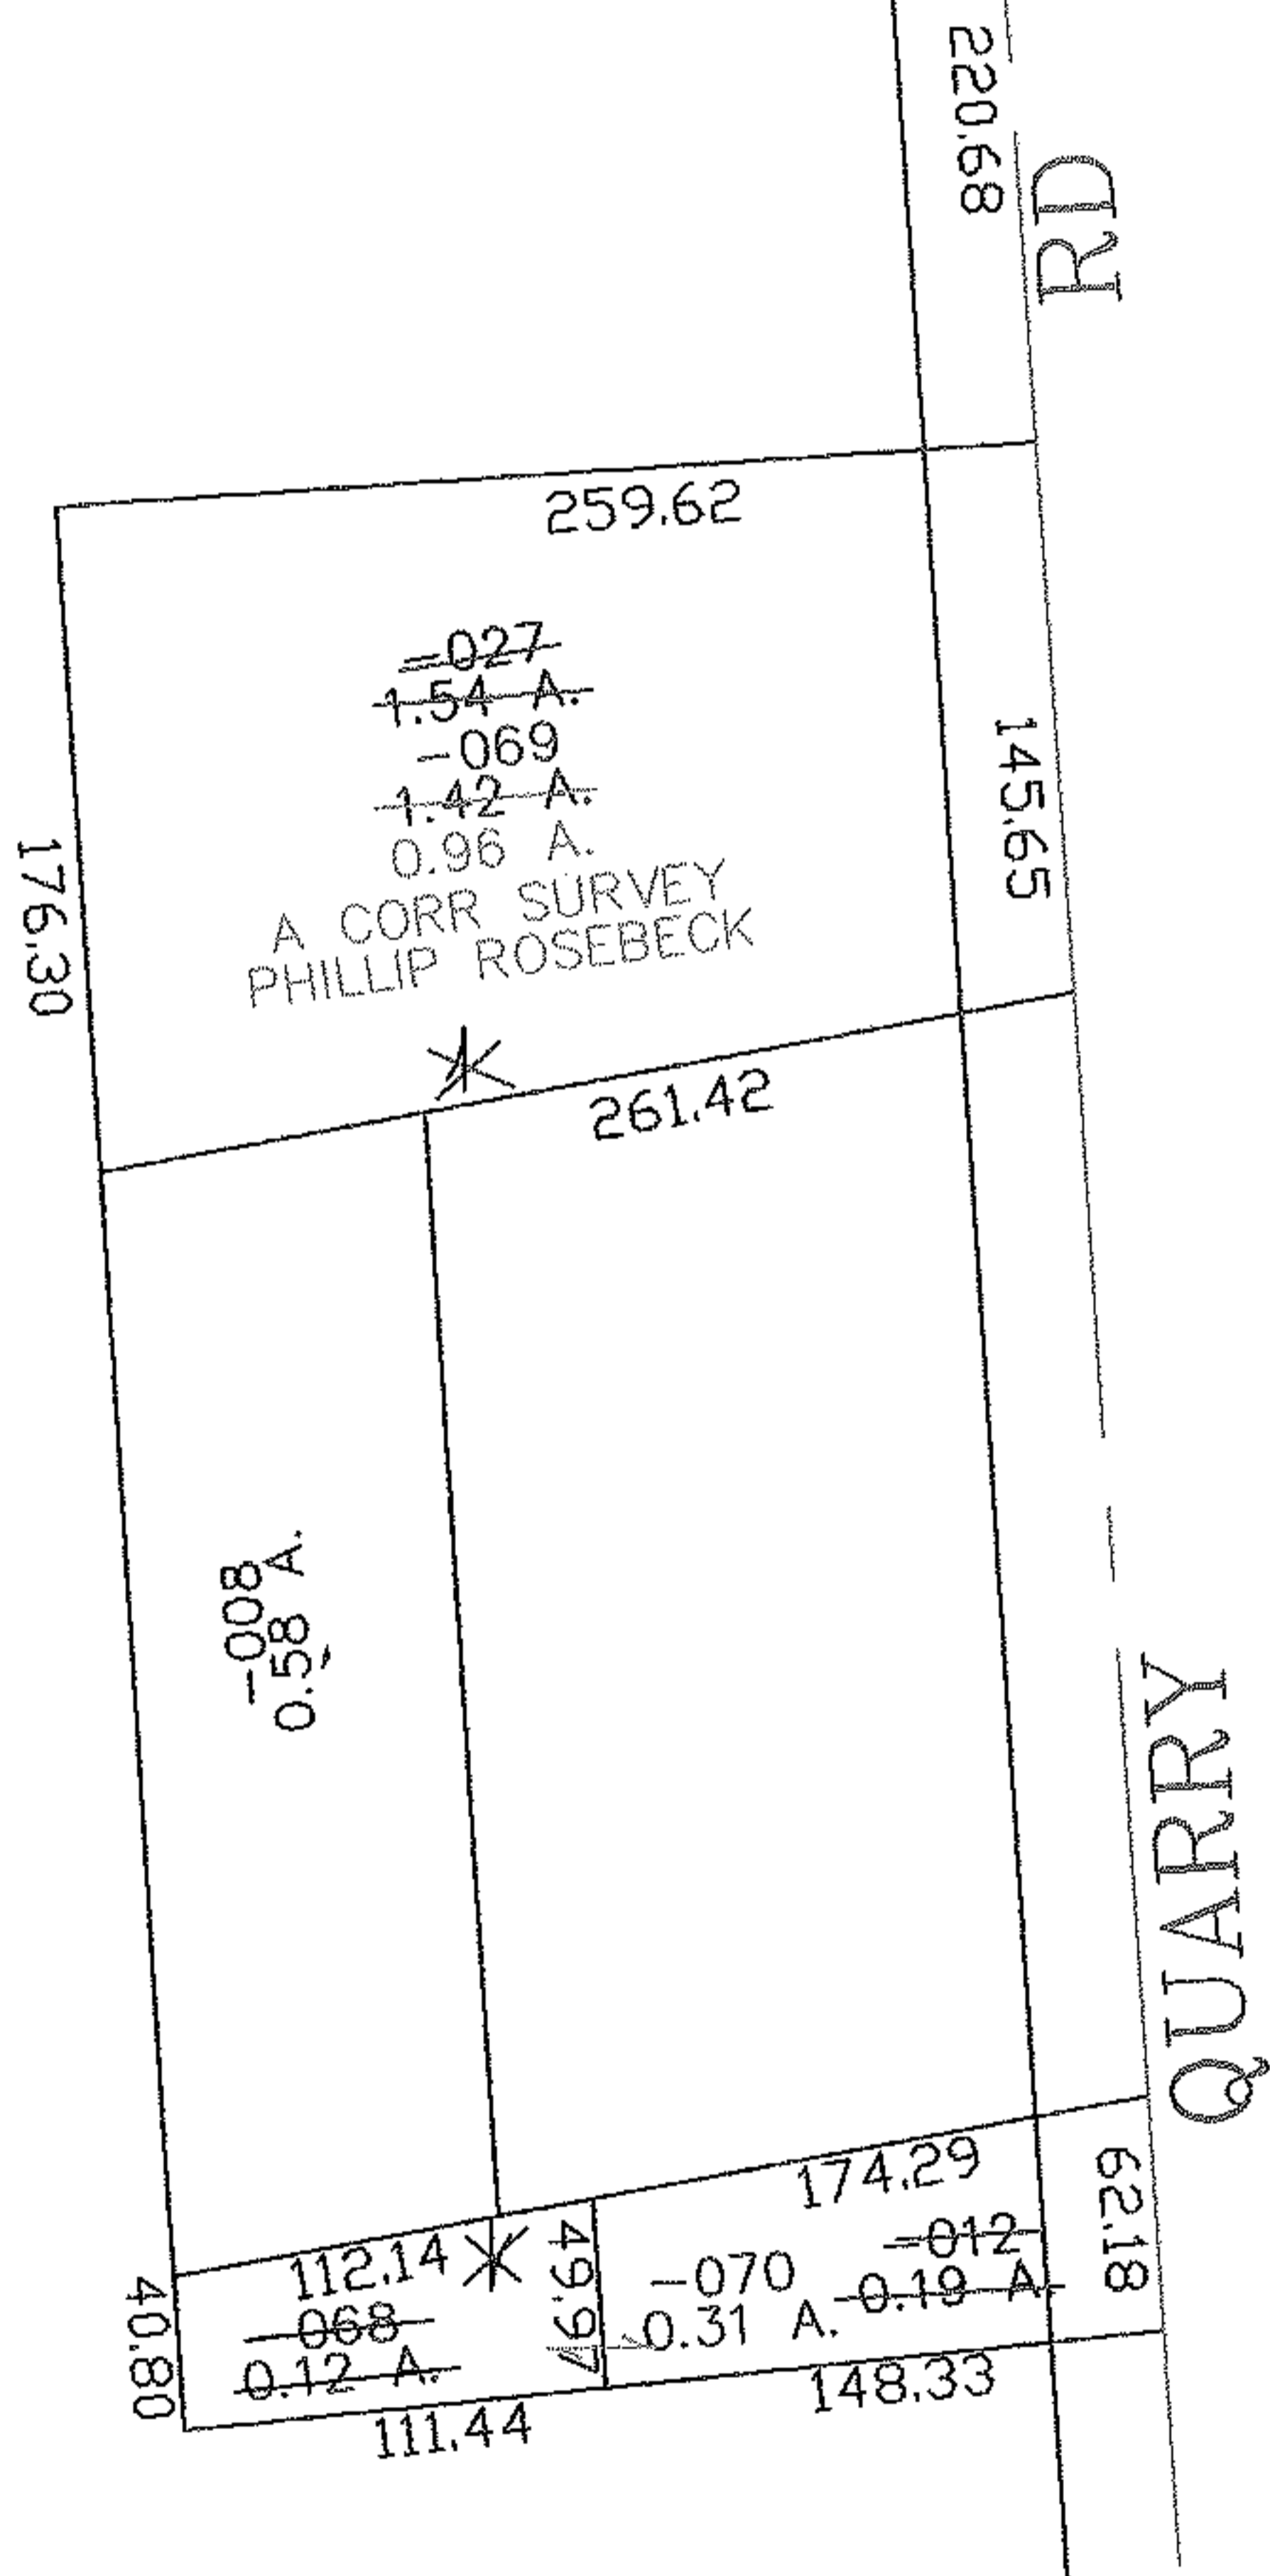

PARENT PARCEL: 05-00-094-103-027, -008

CHILD PARCEL: 05-00-094-103-068 THRU -070

STARTING POINT: CENTERLINE OF MIDDLE RIDGE RD & QUARRY RD

08-02559

MIDDLE RIDGE RD

SPLITS/DEEDS PROCESSED

LORAIN COUNTY TAX MAP DEPARTMENT  
226 MIDDLE AVE. ELYRIA, OHIO

SURVEYED BY: PHILLIP ROSEBECK

CLOSURE: 0.00 : 10,000

MAP PAGE(S): 05-00-094-B

APPROVED BY: JAH DATE: 4-25-08

SCALE: 1" = 100 PRIOR INSTRUMENT: 20030955076