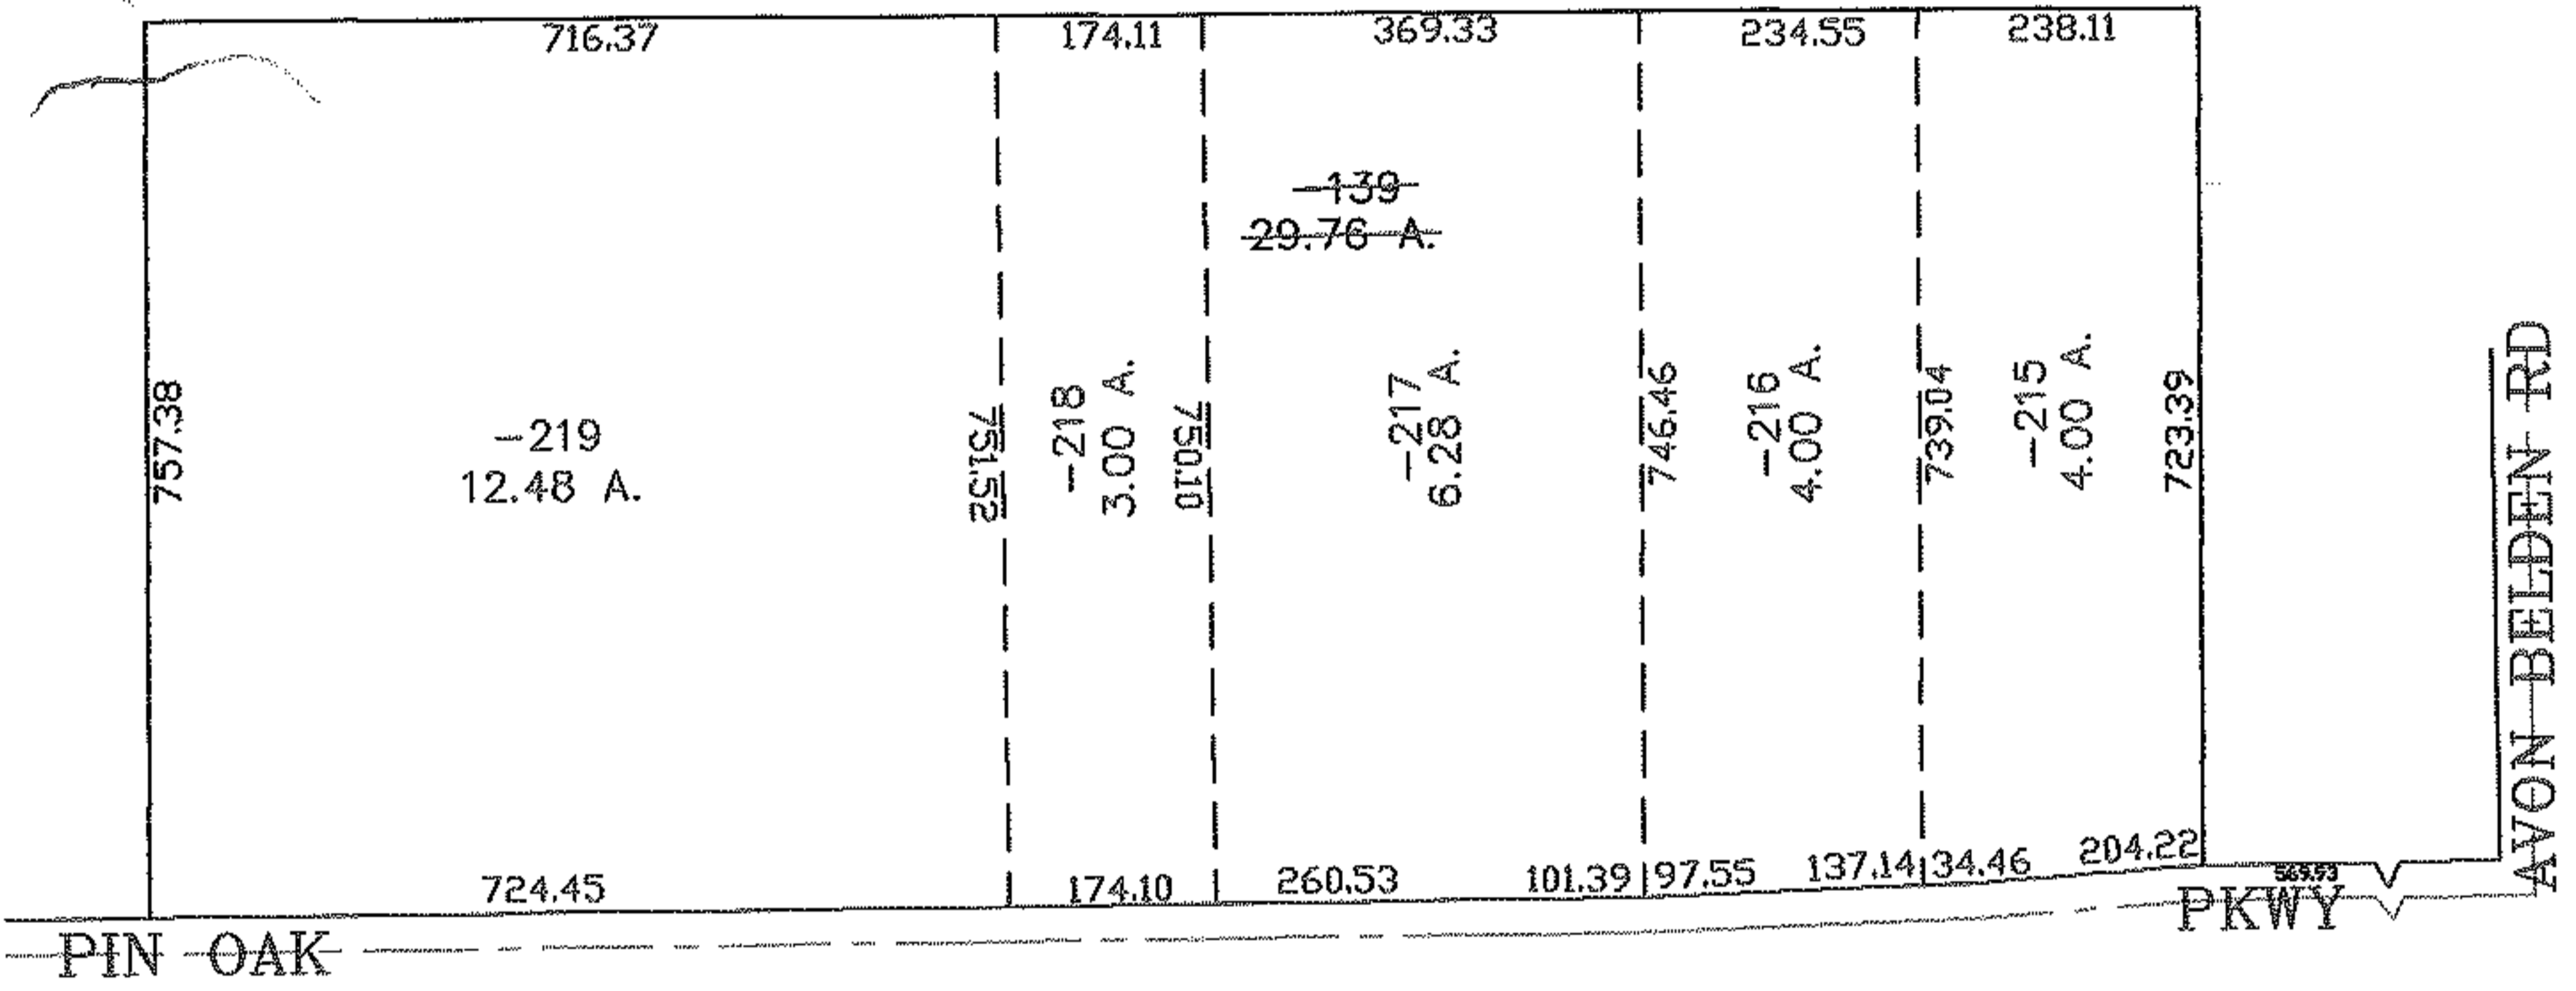

PARENT PARCEL: 04-00-017-102-139

CHILD PARCEL: 04-00-017-102-215 THRU -219

STARTING POINT: SIDELINE OF AVON BELDEN RD & PIN OAK PKWY

08-02556

SPLITS/DEEDS PROCESSED

LORAIN COUNTY TAX MAP DEPARTMENT
 226 MIDDLE AVE. ELYRIA, OHIO

SURVEYED BY: DALE HAYWOOD
 CLOSURE: 0.00 : 10.000
 MAP PAGE(S): 04-00-017-E
 APPROVED BY: JAH DATE: 4-17-08
 SCALE: 1" = 300' PRIOR INSTRUMENT: 19990586884