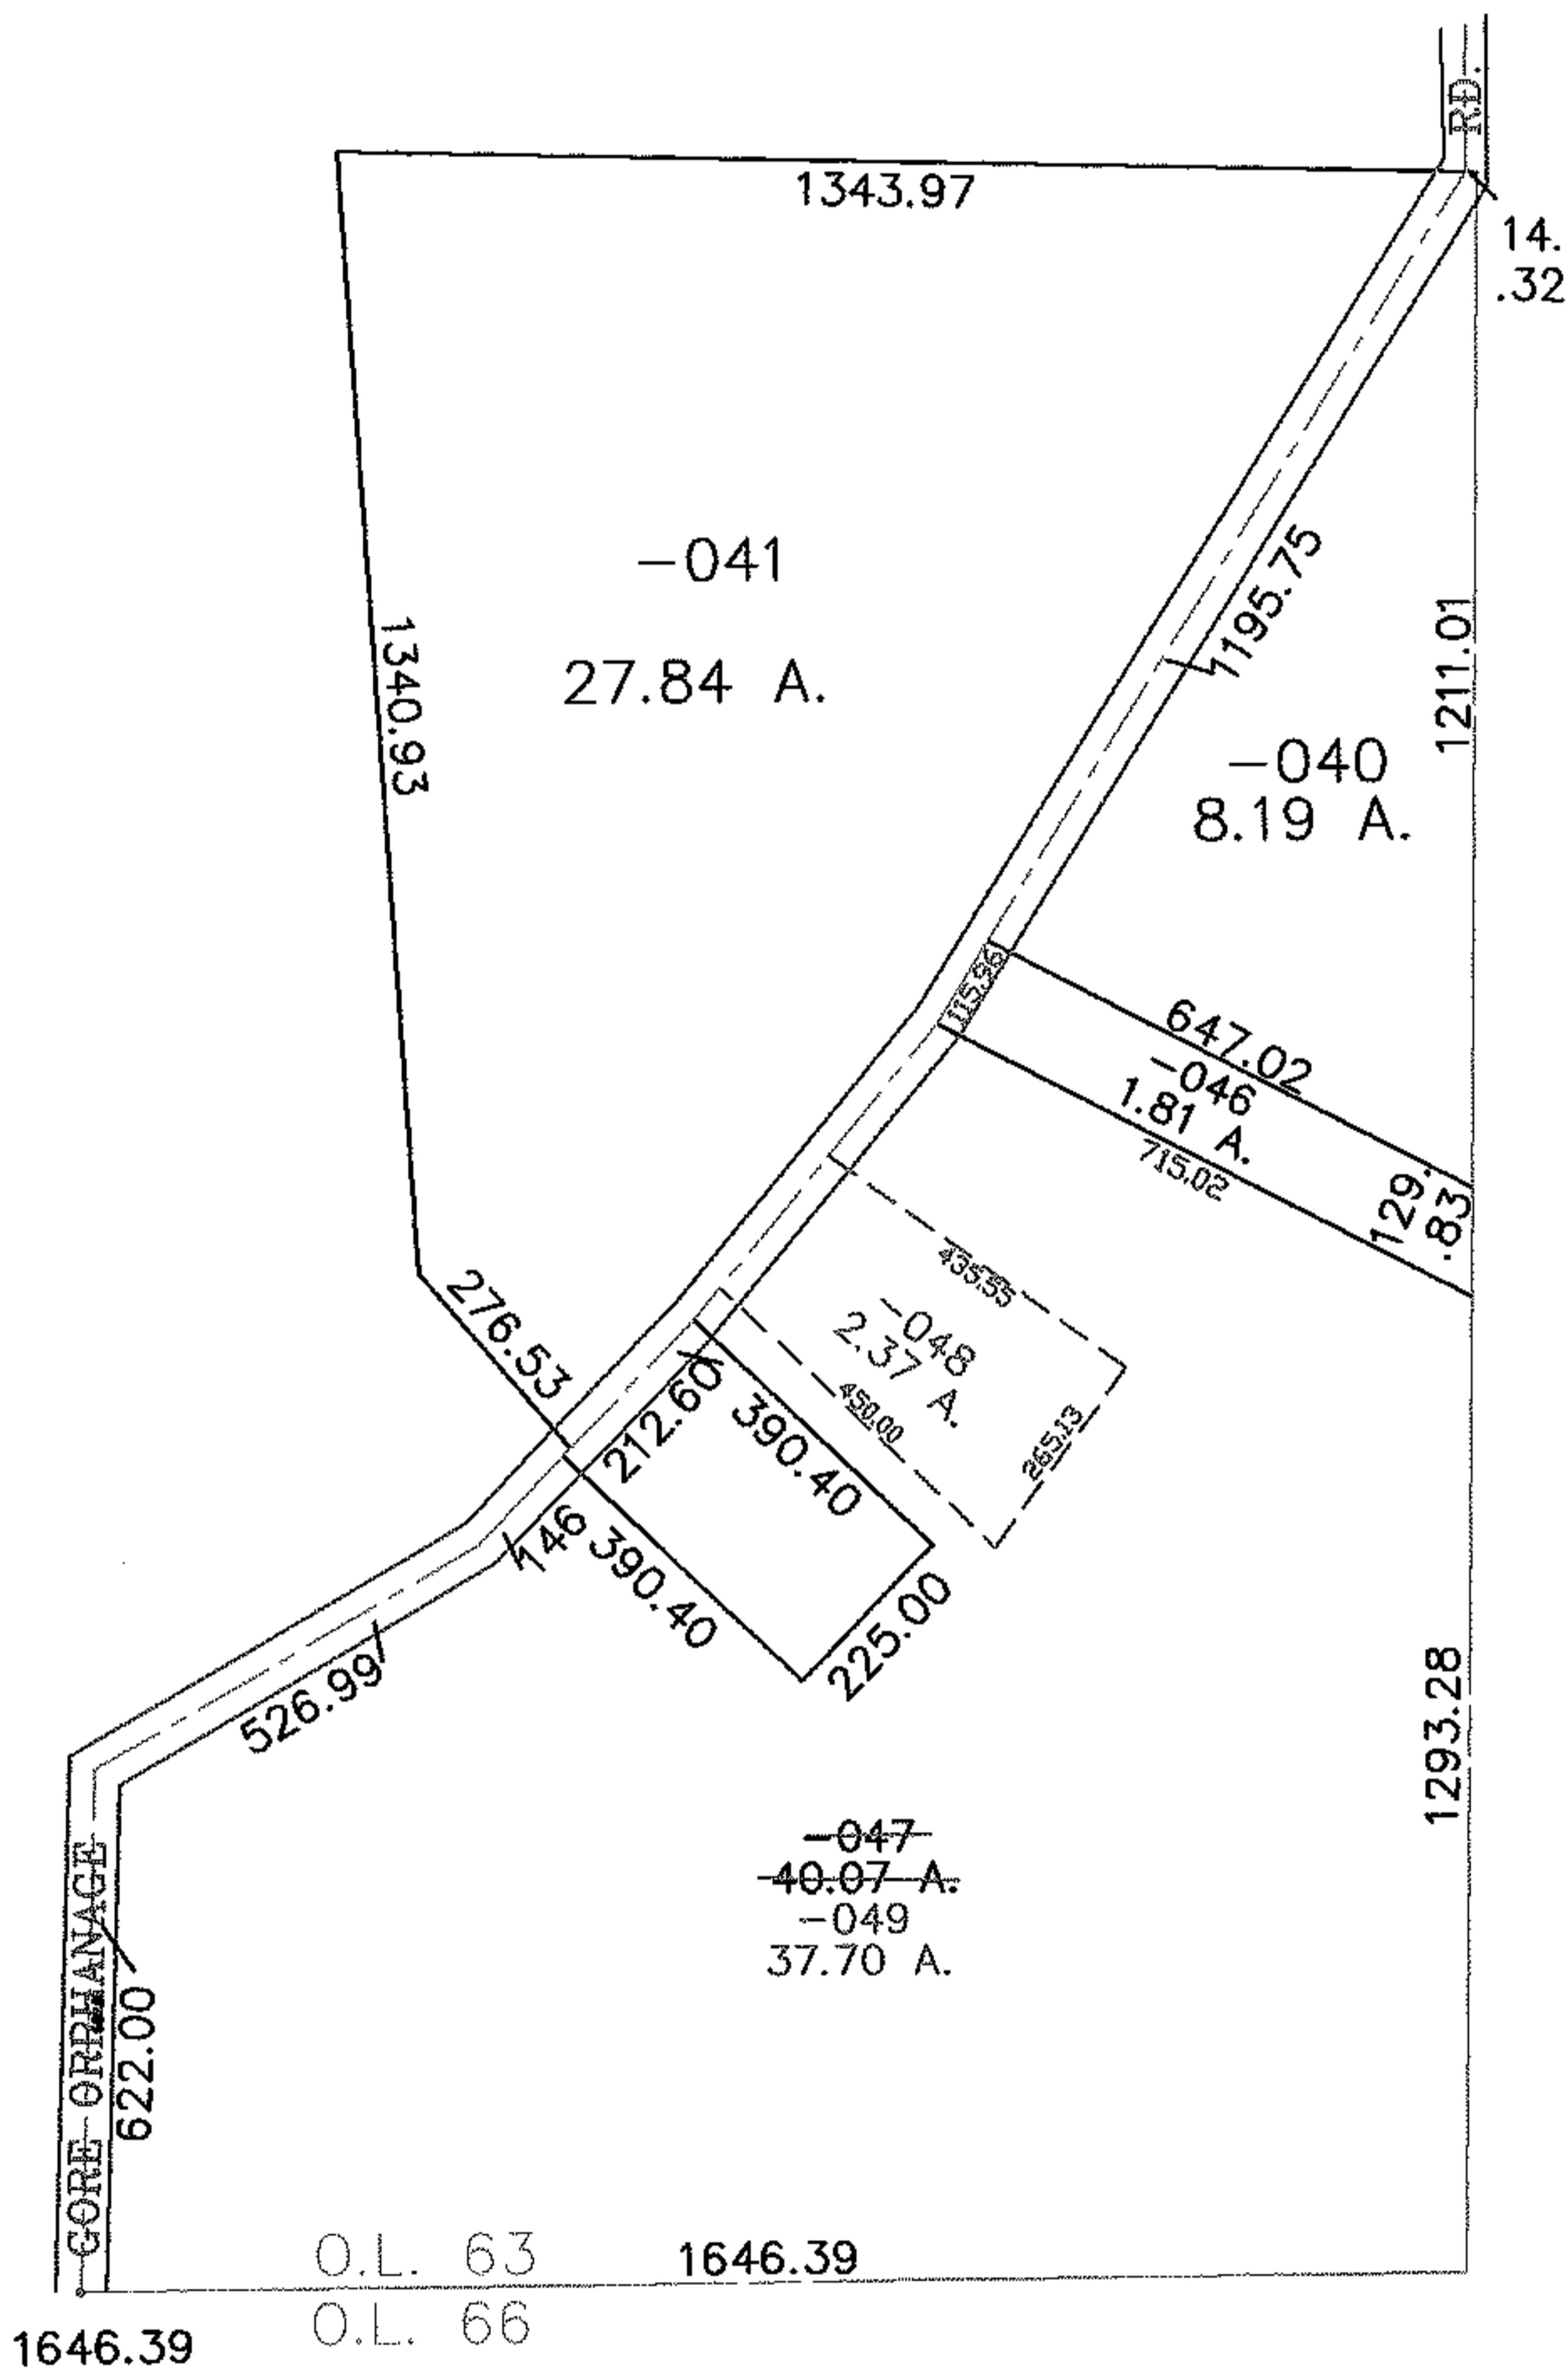

RASTER

PARENT PARCEL: 01-00-063-000-047

CHILD PARCEL: 01-00-063-000-048, -049

STARTING POINT: SOUTHEAST CORNER OF O.L. 63

08-02548

SPLITS/DEEDS PROCESSED
 LORAIN COUNTY TAX MAP DEPARTMENT
 226 MIDDLE AVE. ELYRIA, OHIO

SURVEYED BY: CHARLES WARYU
 CLOSURE: 0.00 : 10.000
 MAP PAGE(S): 1-1
 APPROVED BY: JAH DATE: 4-4-08
 SCALE: 1" = 400 PRIOR INSTRUMENT: 20030935060