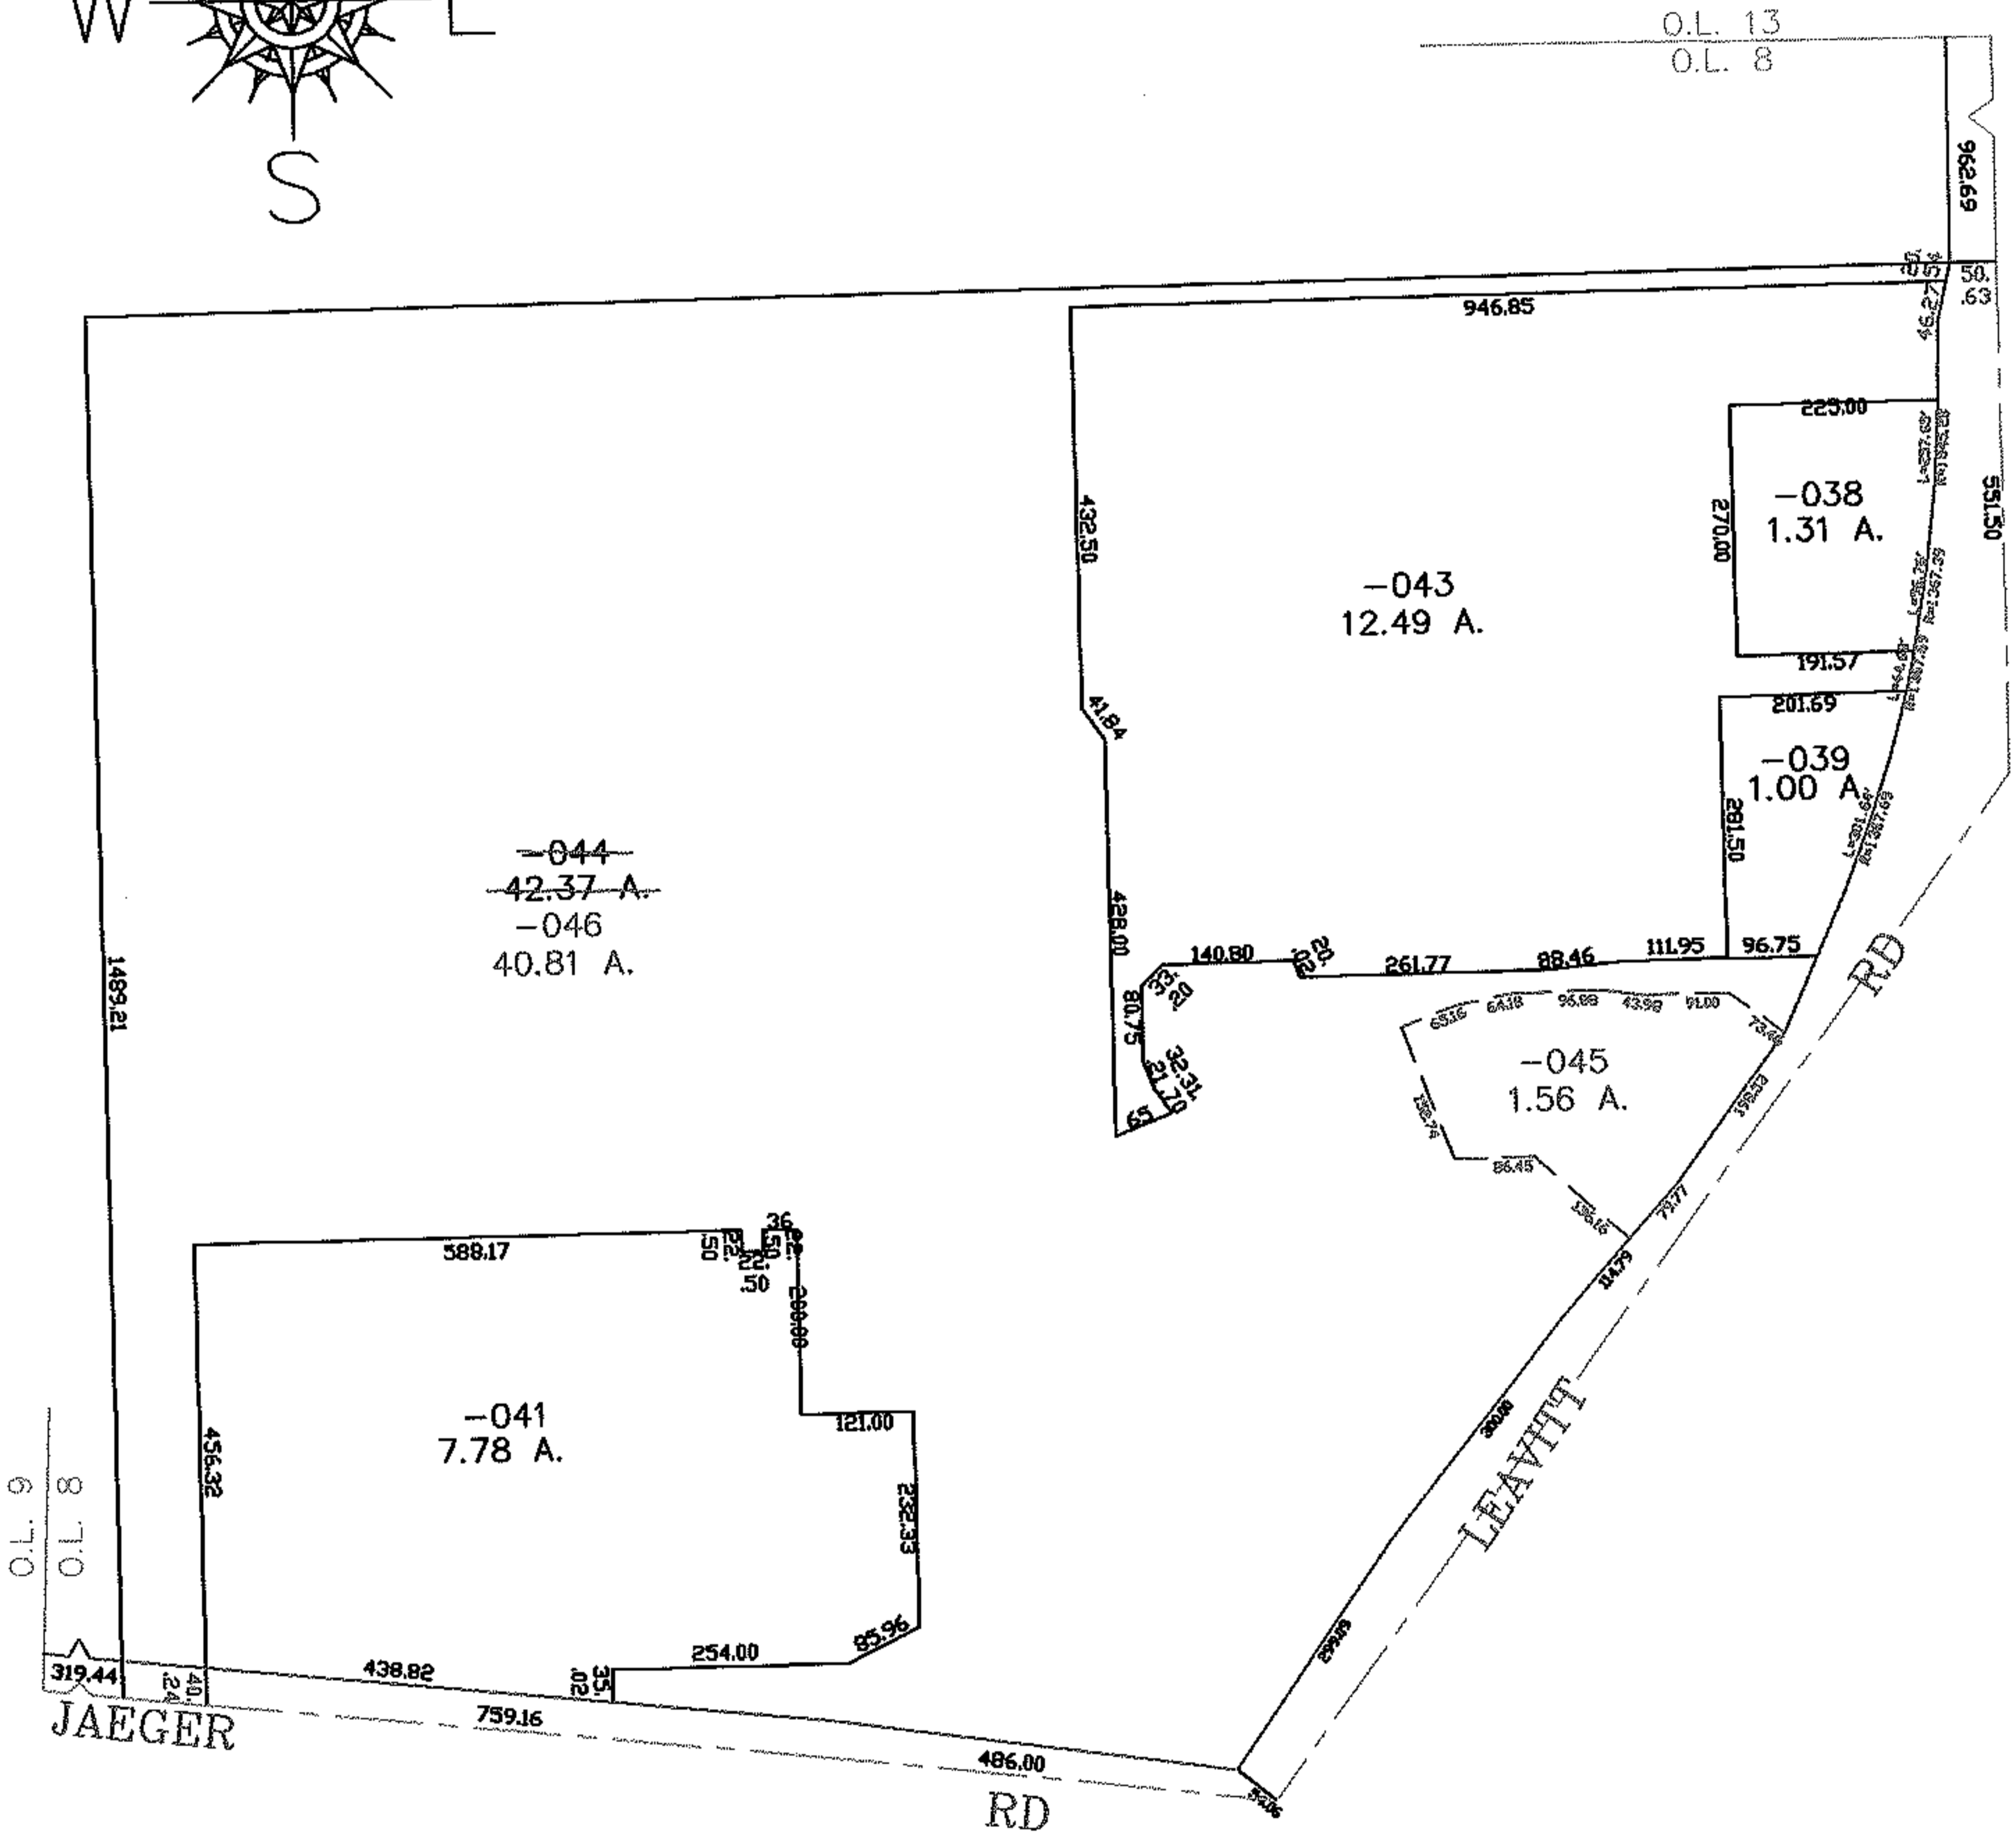

PARENT PARCEL: 02-02-008-107-044

CHILD PARCEL: 02-02-008-107-045, -046

STARTING POINT: CENTERLINE OF JAEGER RD & O.L. 8

08-02545

O.L. 13
O.L. 8

~~-044~~
~~42.37 A.~~
-046
40.81 A.

-041
7.78 A.

-043
12.49 A.

-038
1.31 A.

-039
1.00 A.

-045
1.56 A.

6.70
8.70

JAEGER

LEAVITT

RD

SPLITS/DEEDS PROCESSED

LORAIN COUNTY TAX MAP DEPARTMENT
226 MIDDLE AVE. ELYRIA, OHIO

SURVEYED BY: JAMES E. KARING
CLOSURE: 0.00 : 10.000
MAP PAGE(S): 02-02-008-A,B
APPROVED BY: JAH DATE: 3-27-08
SCALE: 1" = 300 PRIOR INSTRUMENT: 19980514138