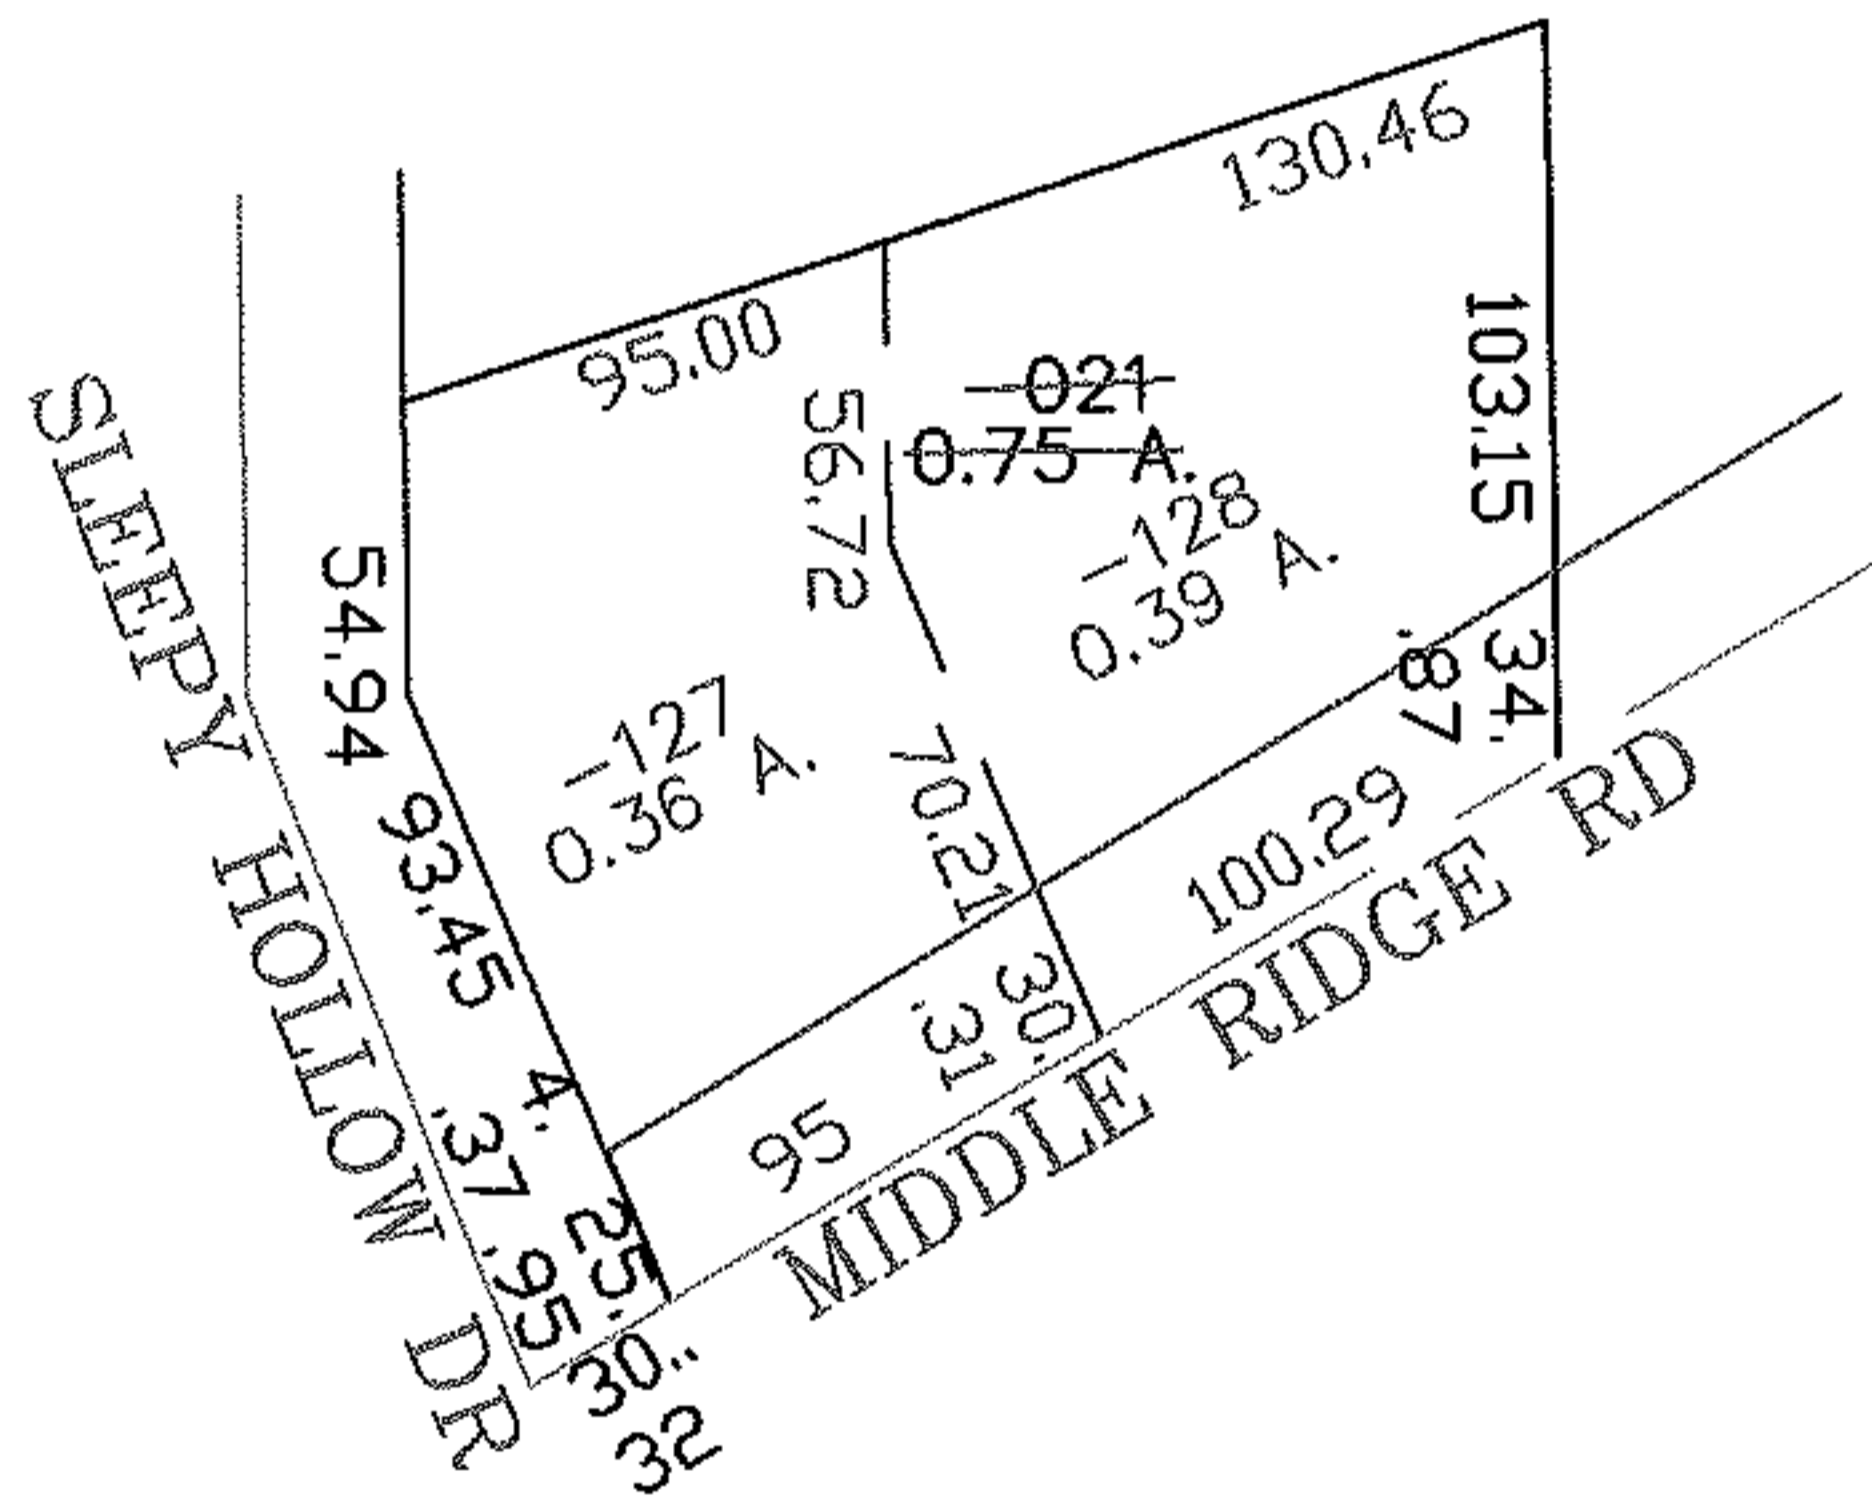

RASTER

PARENT PARCEL: 05-00-026-101-021

CHILD PARCEL: 05-00-026-101-127, -128

STARTING POINT: CENTERLINE OF SLEEPY HOLLOW DR & MIDDLE RIDGE RD

08-02536

SPLITS/DEEDS PROCESSED

LORAIN COUNTY TAX MAP DEPARTMENT
226 MIDDLE AVE. ELYRIA, OHIO

SURVEYED BY: PATRICK MCGANNON

CLOSURE: 0.00 : 10.000

MAP PAGE(S): 05-00-026-A

APPROVED BY: JAH DATE: 3-7-08

SCALE: 1" = 100 PRIOR INSTRUMENT: 20070216029