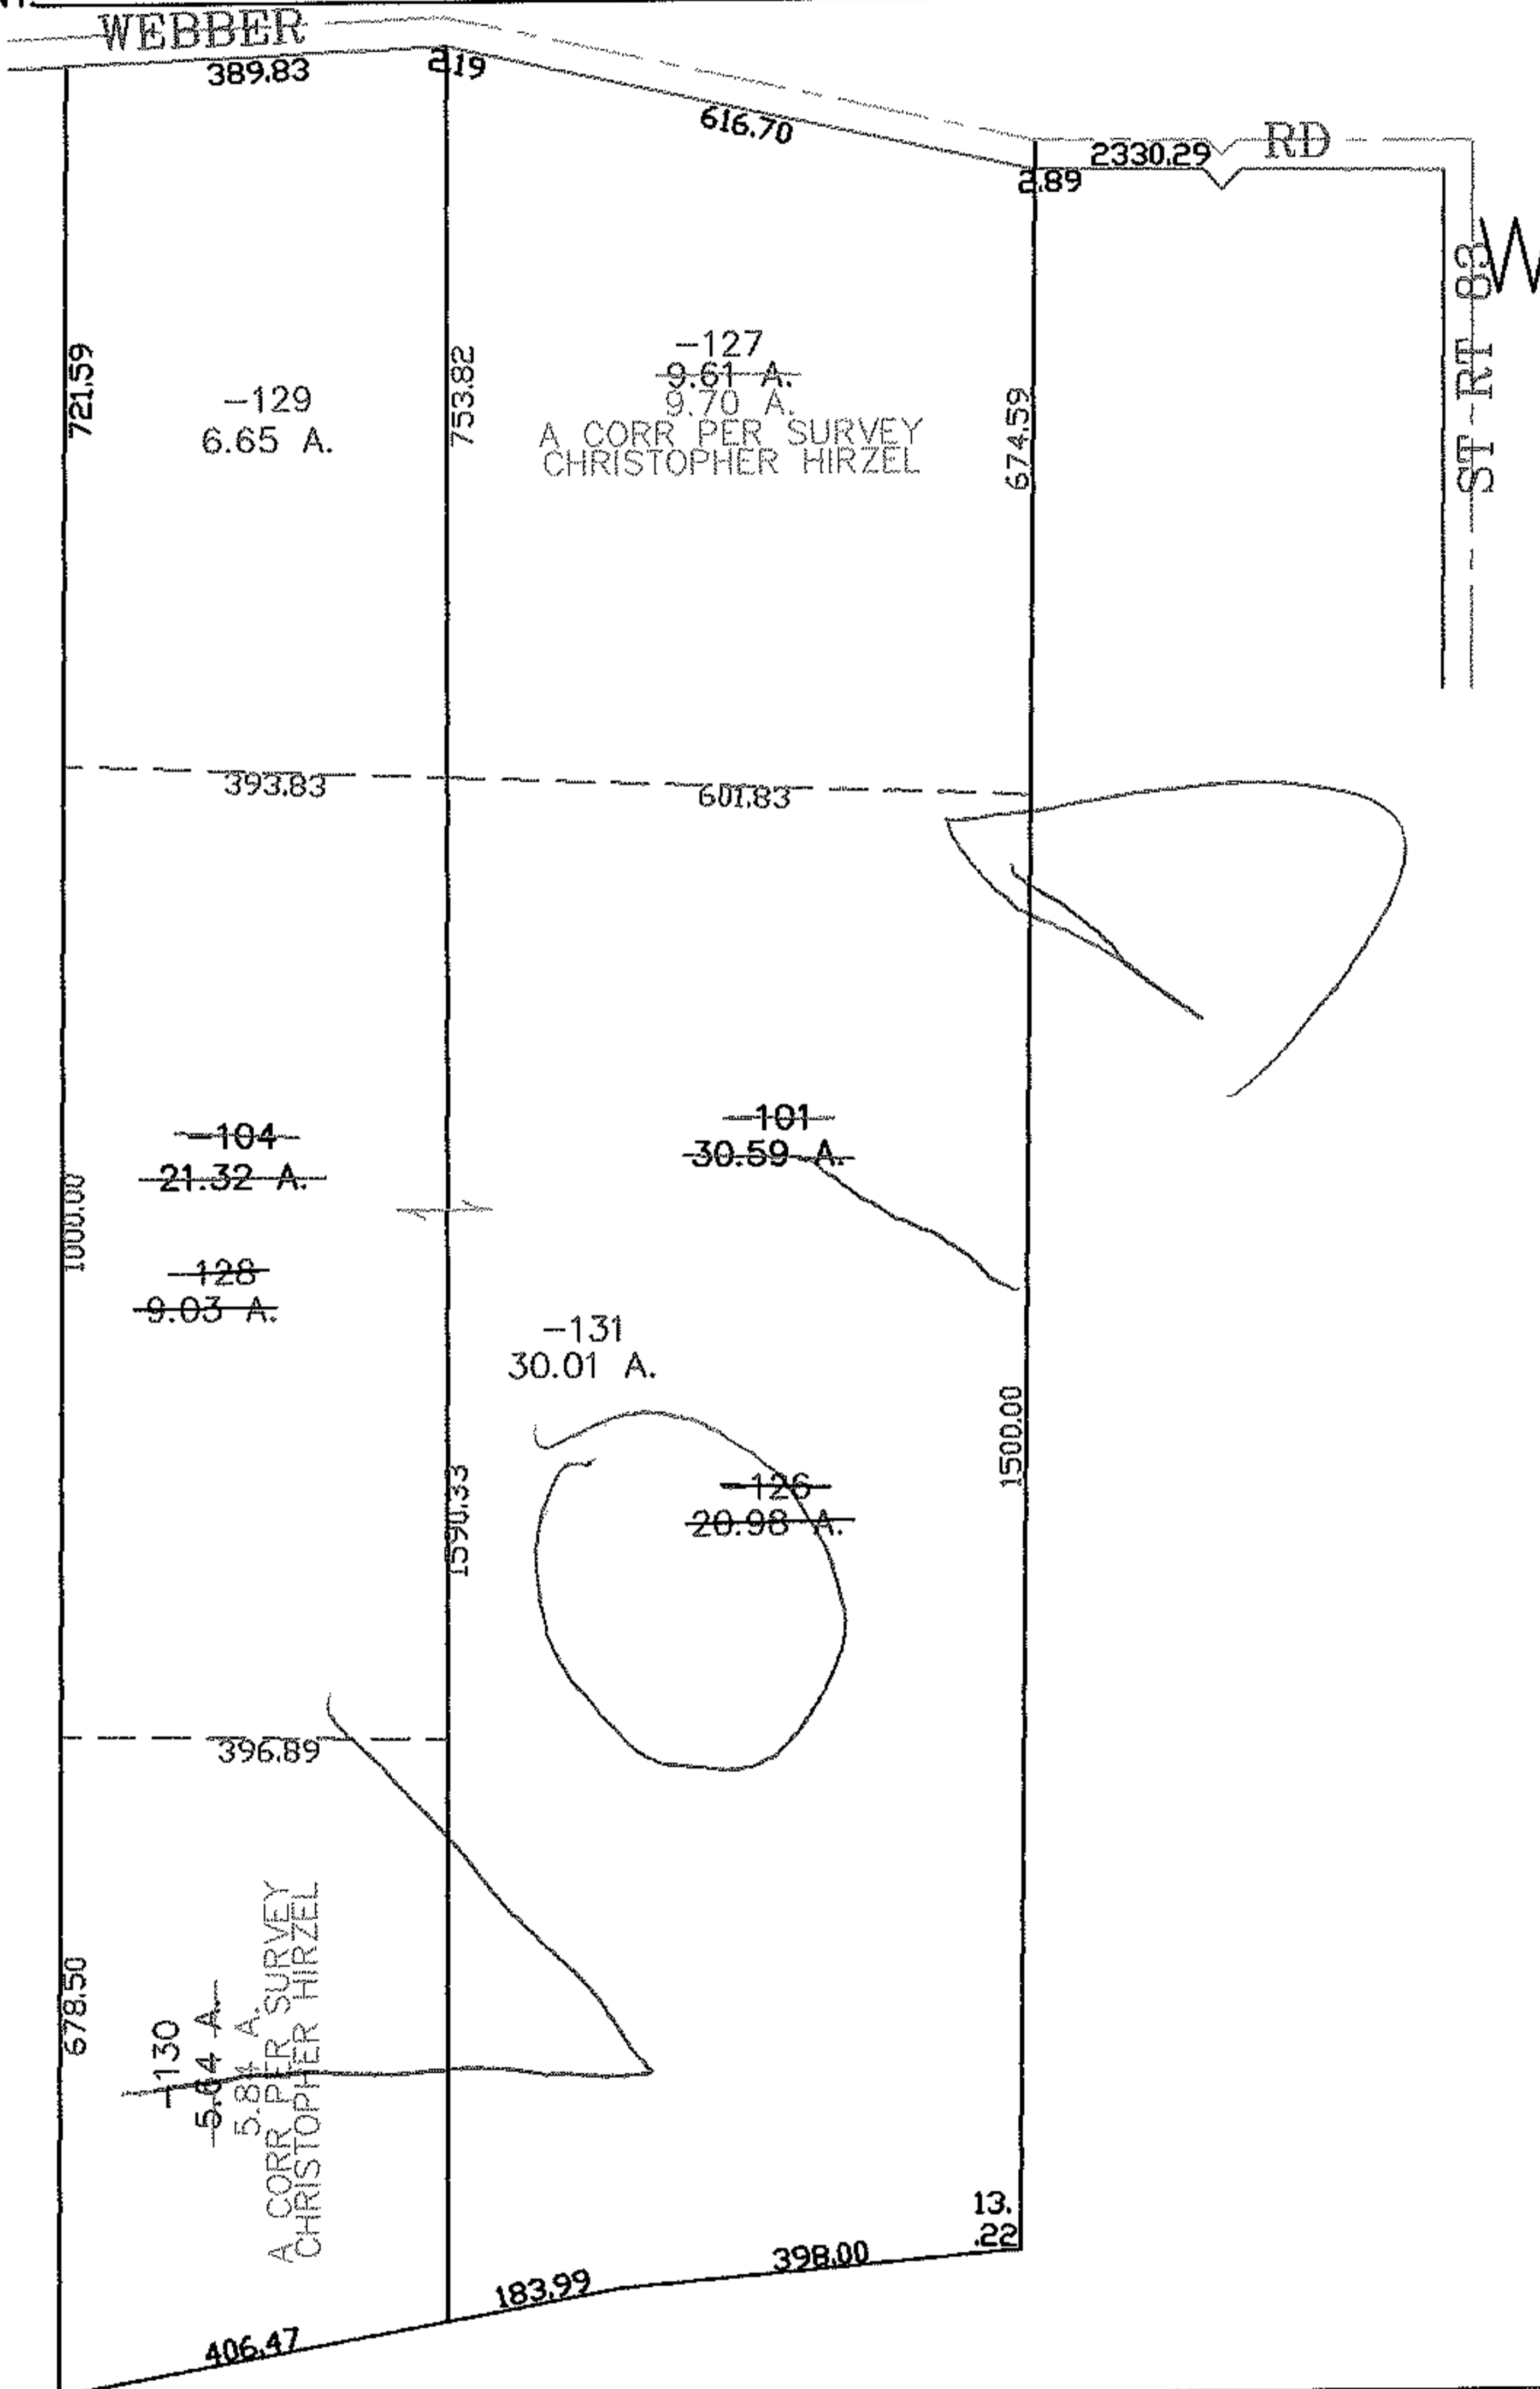

PARENT PARCEL: 04-00-008-104-101, -104
 CHILD PARCEL: 04-00-008-104-126 THRU -131
 STARTING POINT: CENTERLINE OF WEBBER RD & ST RT 83

08-02531

SPLITS/DEEDS PROCESSED
 LORAIN COUNTY TAX MAP DEPARTMENT
 226 MIDDLE AVE. ELYRIA, OHIO

SURVEYED BY: CHRISTOPHER HIRZEL
 CLOSURE: 0.00 : 10.000
 MAP PAGE(S): 04-00-008-D
 APPROVED BY: JAH DATE: 2-27-08
 SCALE: 1" = 300 PRIOR INSTRUMENT: 20040012891