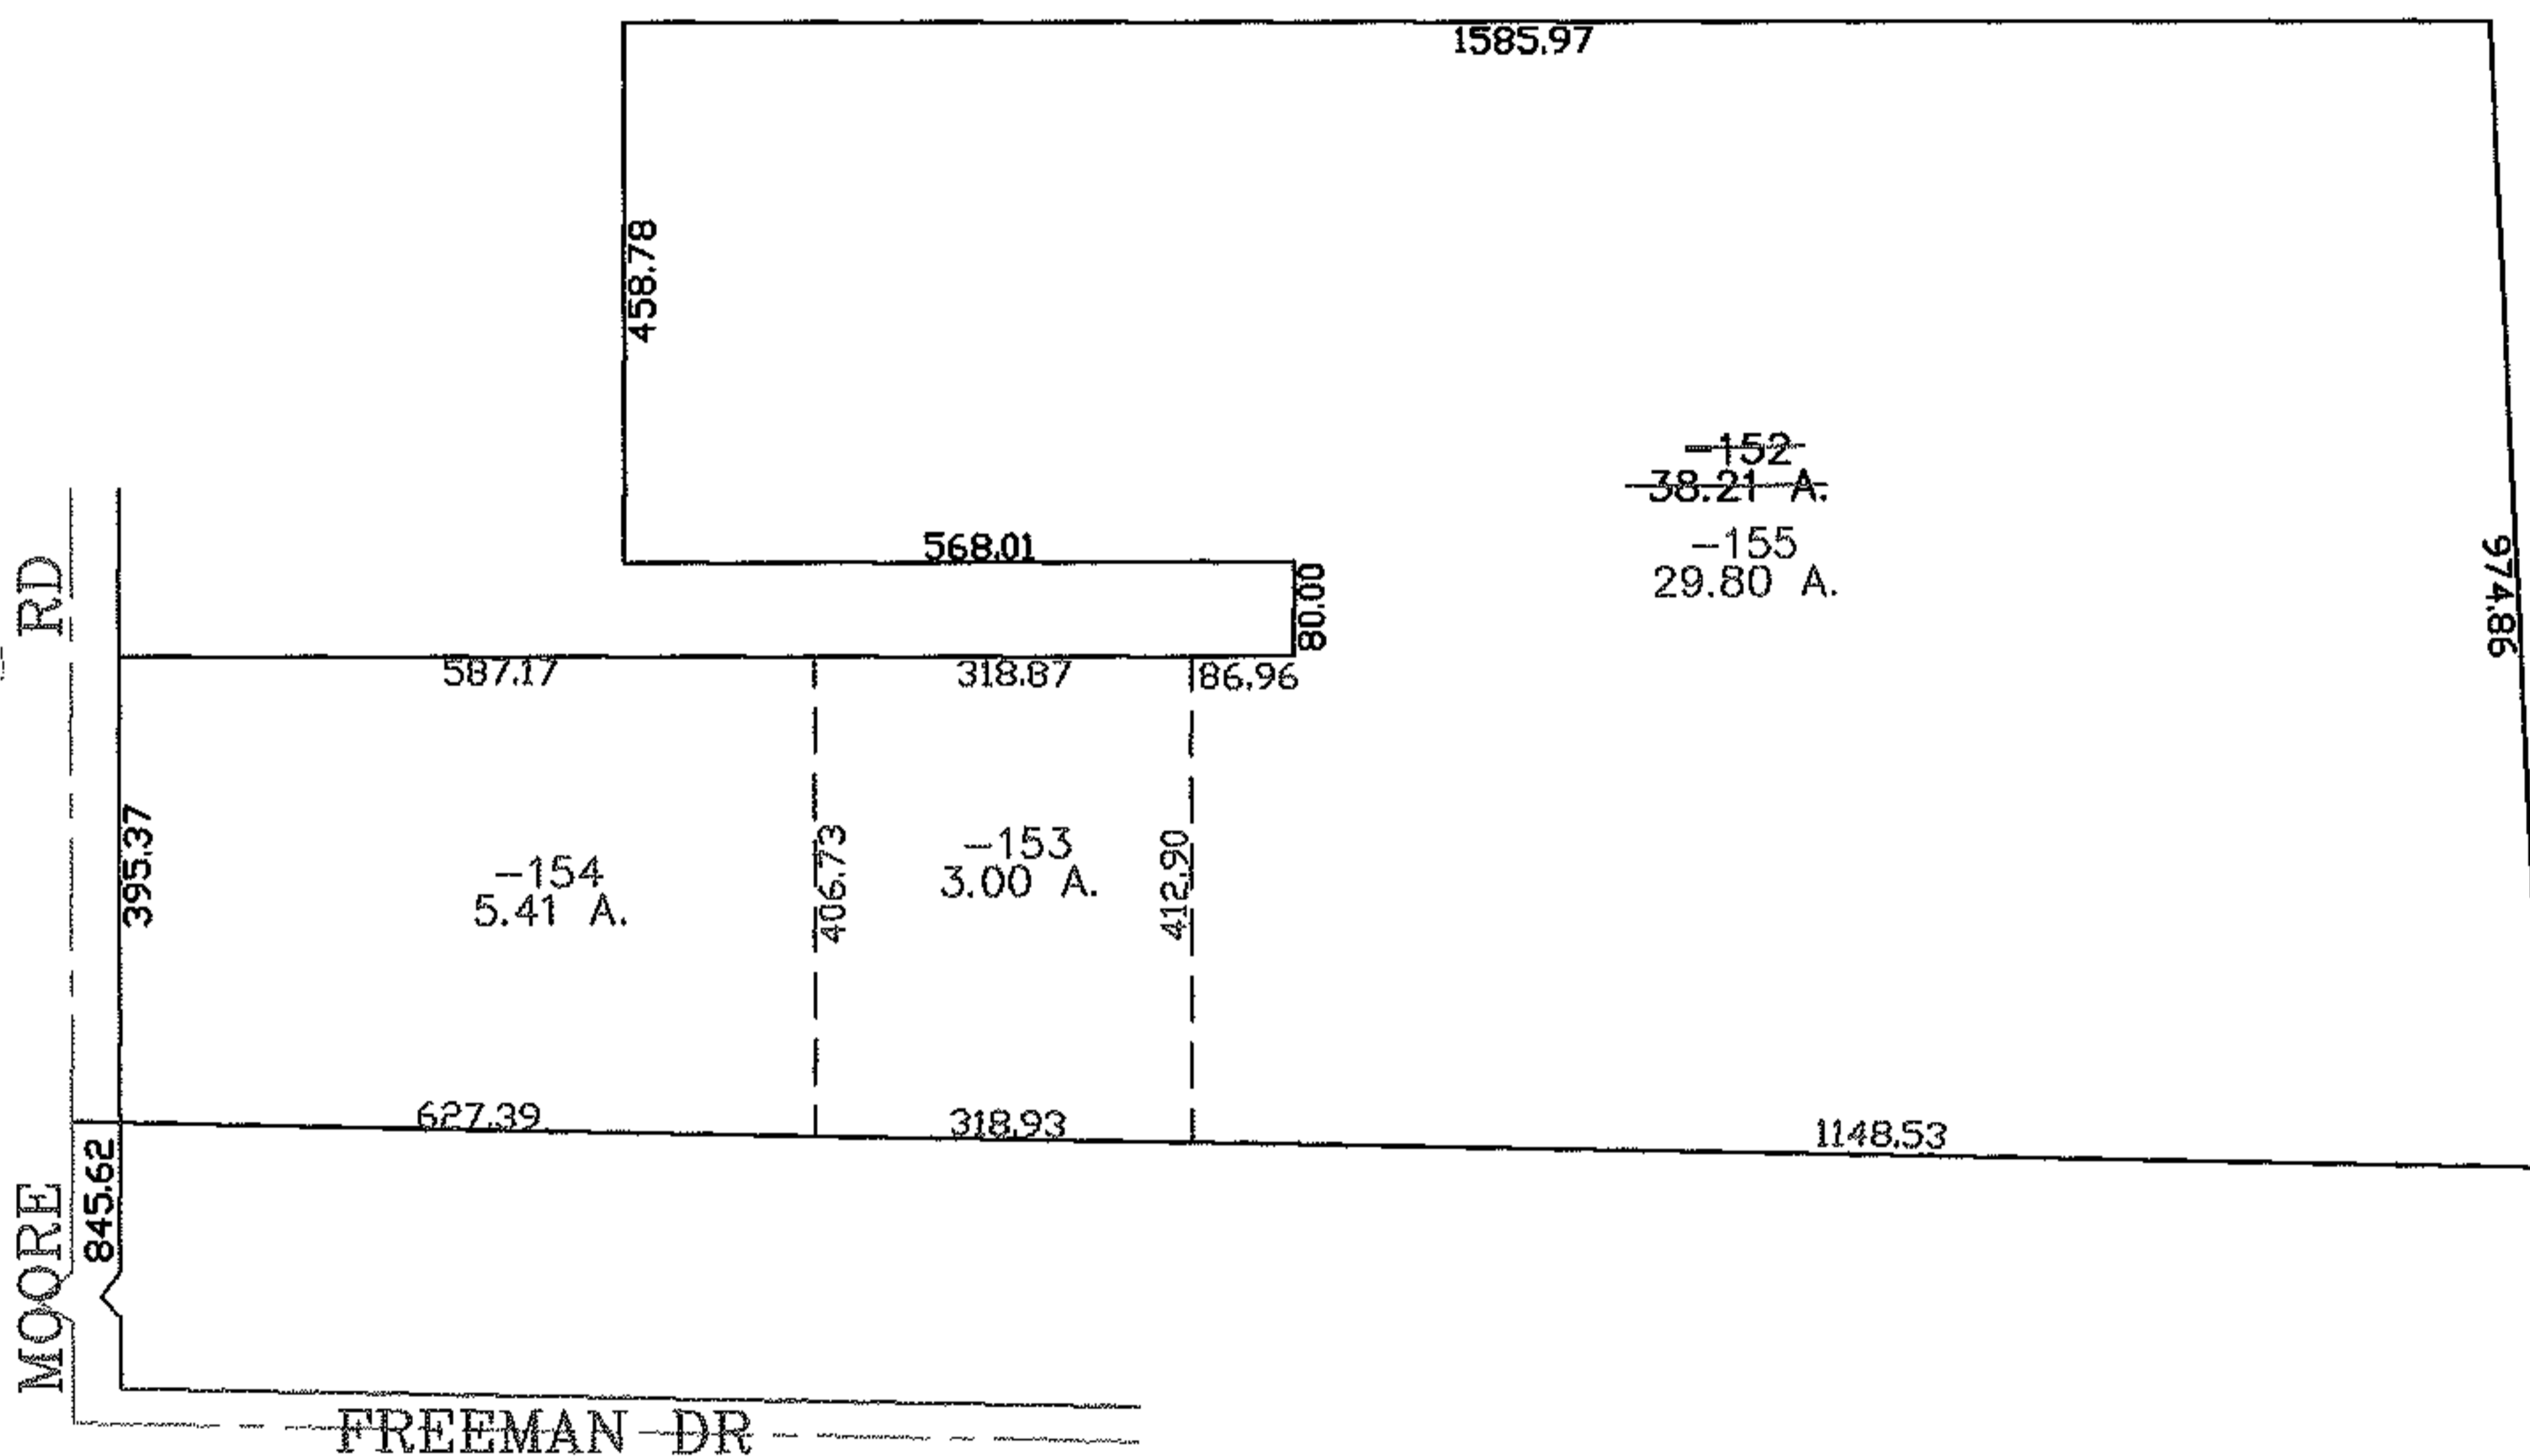

RASTER

PARENT PARCEL: 04-00-009-000-152

CHILD PARCEL: 04-00-009-000-153, -154, -155

STARTING POINT: CENTERLINE OF MOORE RD & FREEMAN DR

08-02528

**SPLITS/DEEDS PROCESSED**  
 LORAIN COUNTY TAX MAP DEPARTMENT  
 226 MIDDLE AVE. ELYRIA, OHIO

SURVEYED BY: CHRISTOPHER HIRZEL  
 CLOSURE: 0.00 : 10.000  
 MAP PAGE(S): 04-00-009-A  
 APPROVED BY: JAH DATE: 2-15-08  
 SCALE: 1" = 300 PRIOR INSTRUMENT: 20040041443