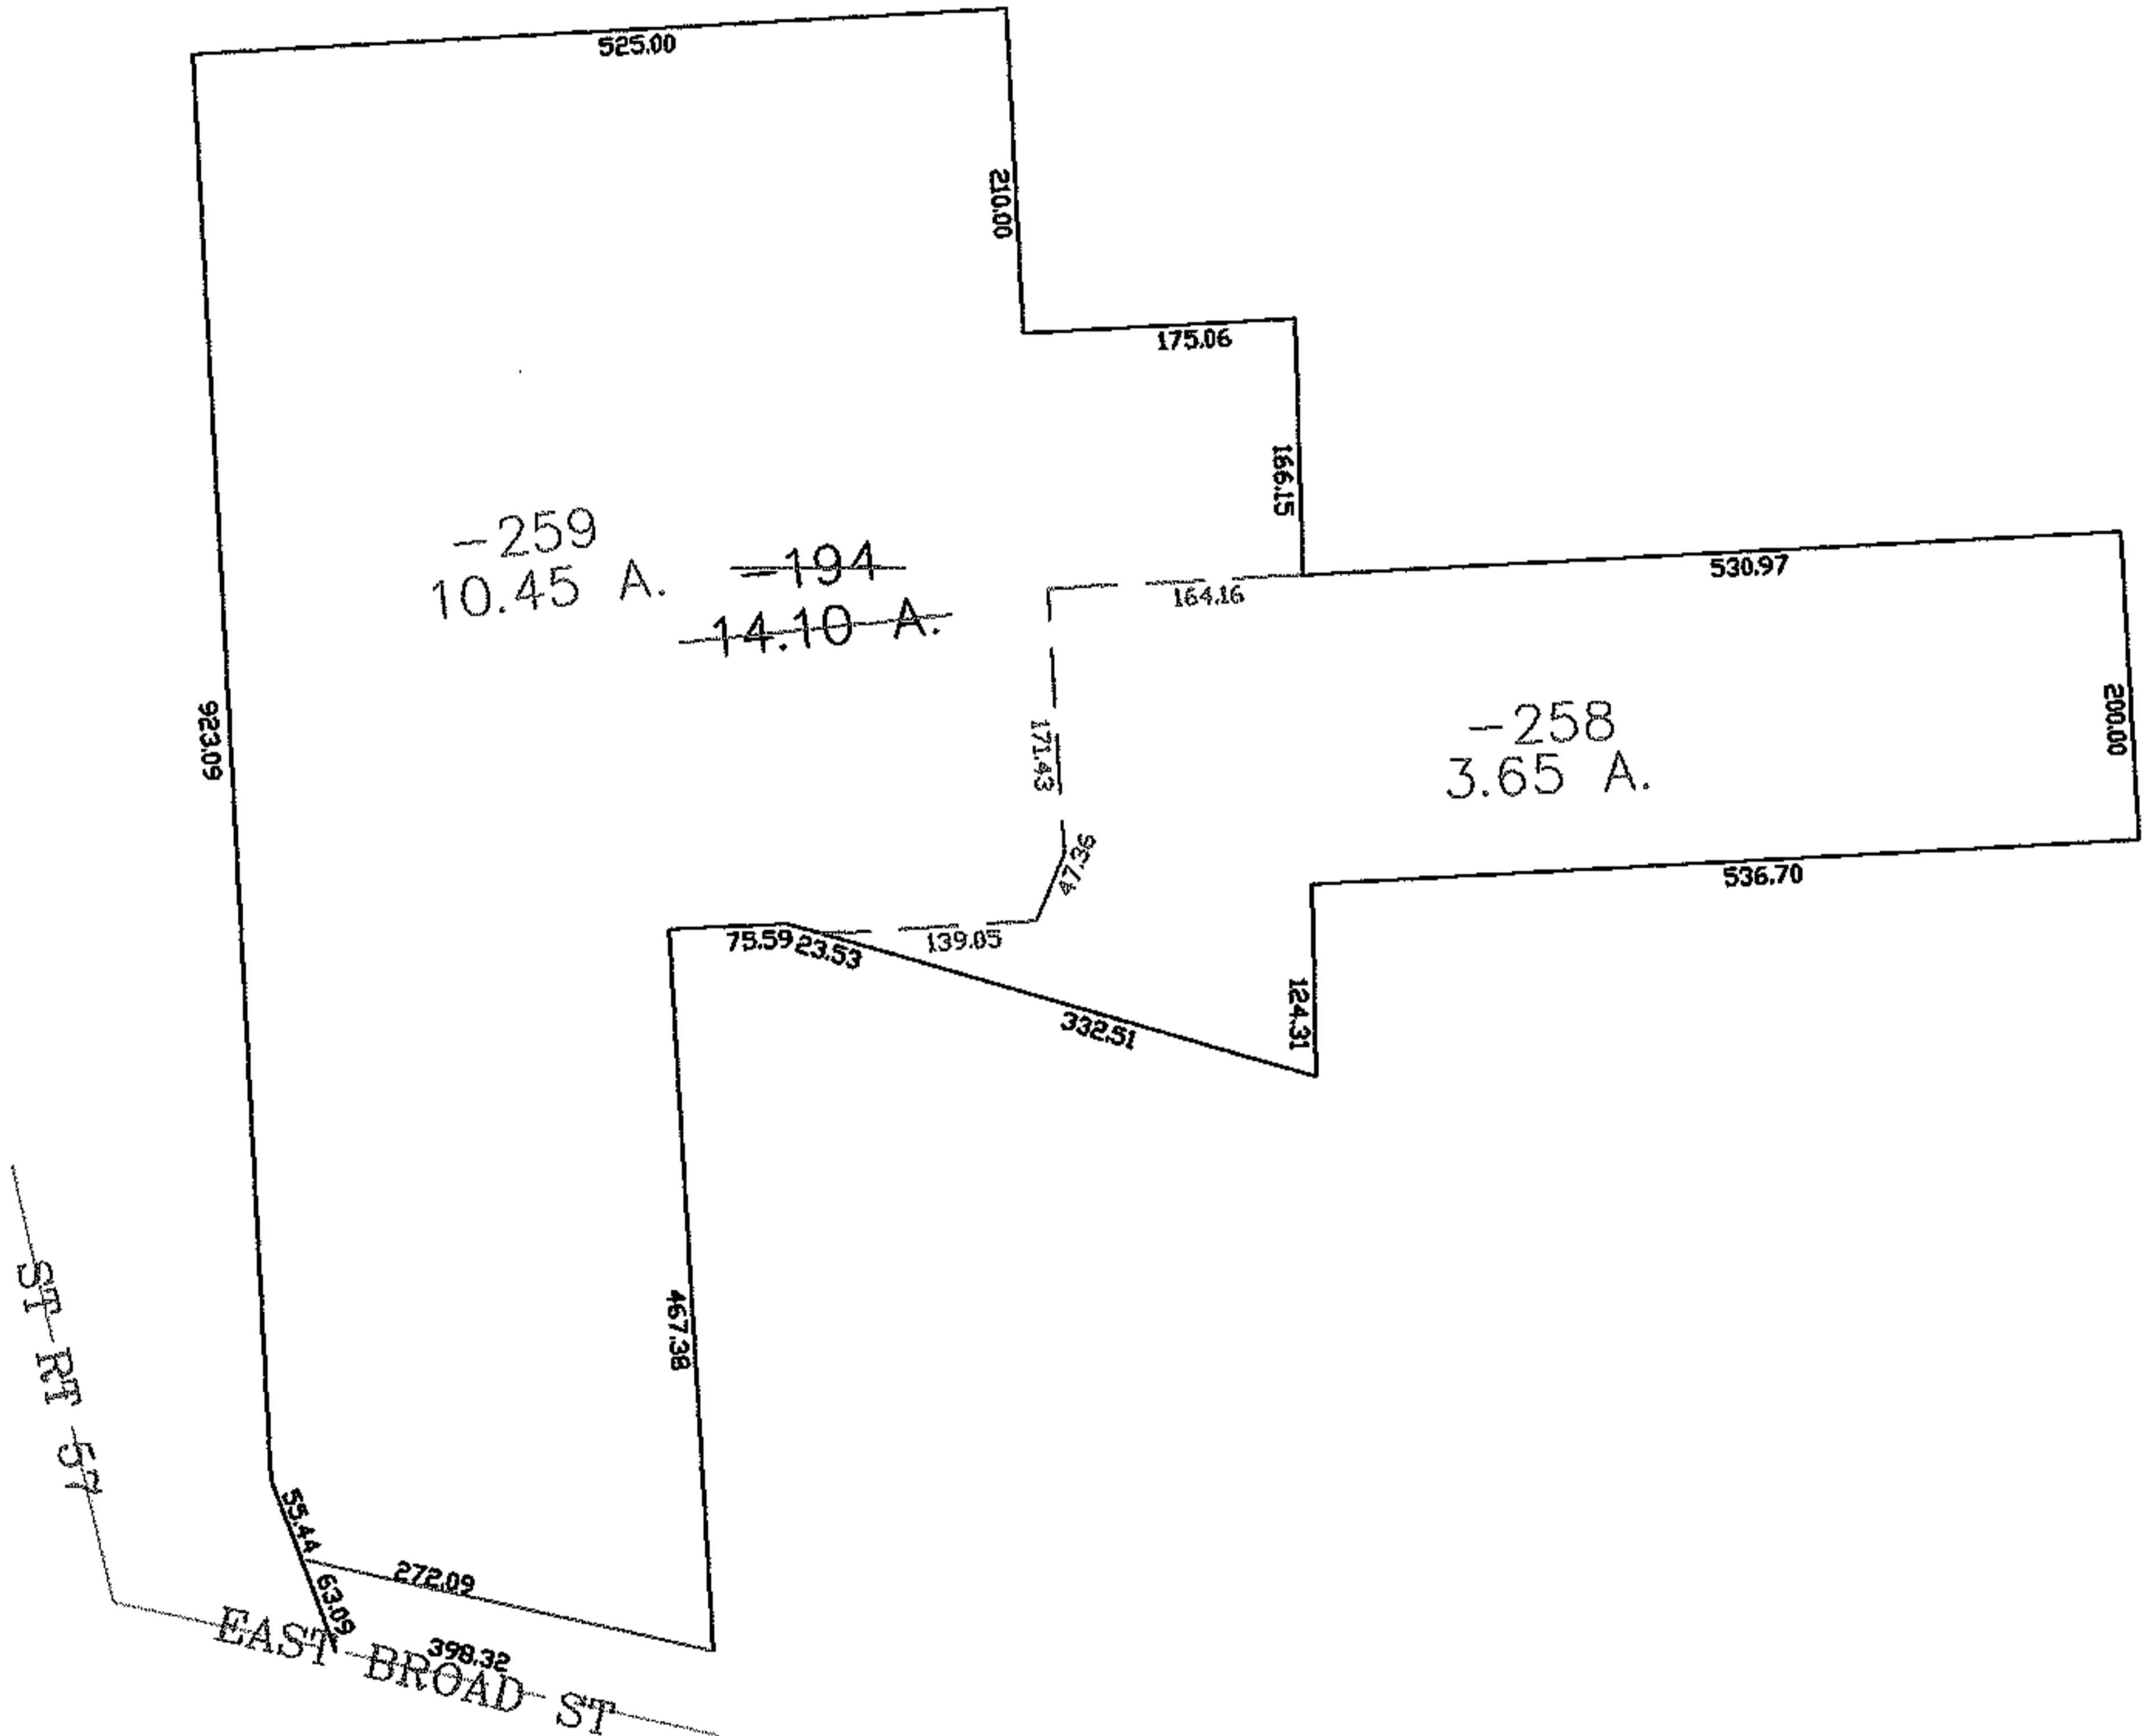

RASTER

PARENT PARCEL: 06-25-007-000-194

CHILD PARCEL: 06-25-007-000-258, -259

STARTING POINT: CENTERLINE OF ST RT 57 & EAST BROAD ST

08-02527

SPLITS/DEEDS PROCESSED

LORAIN COUNTY TAX MAP DEPARTMENT
226 MIDDLE AVE. ELYRIA, OHIO

SURVEYED BY: DALE HAYWOOD

CLOSURE: 0.00 : 10.000

MAP PAGE(S): 6-126

APPROVED BY: JAH DATE: 2-14-08

SCALE: 1" = 200 PRIOR INSTRUMENT: OR 698/737