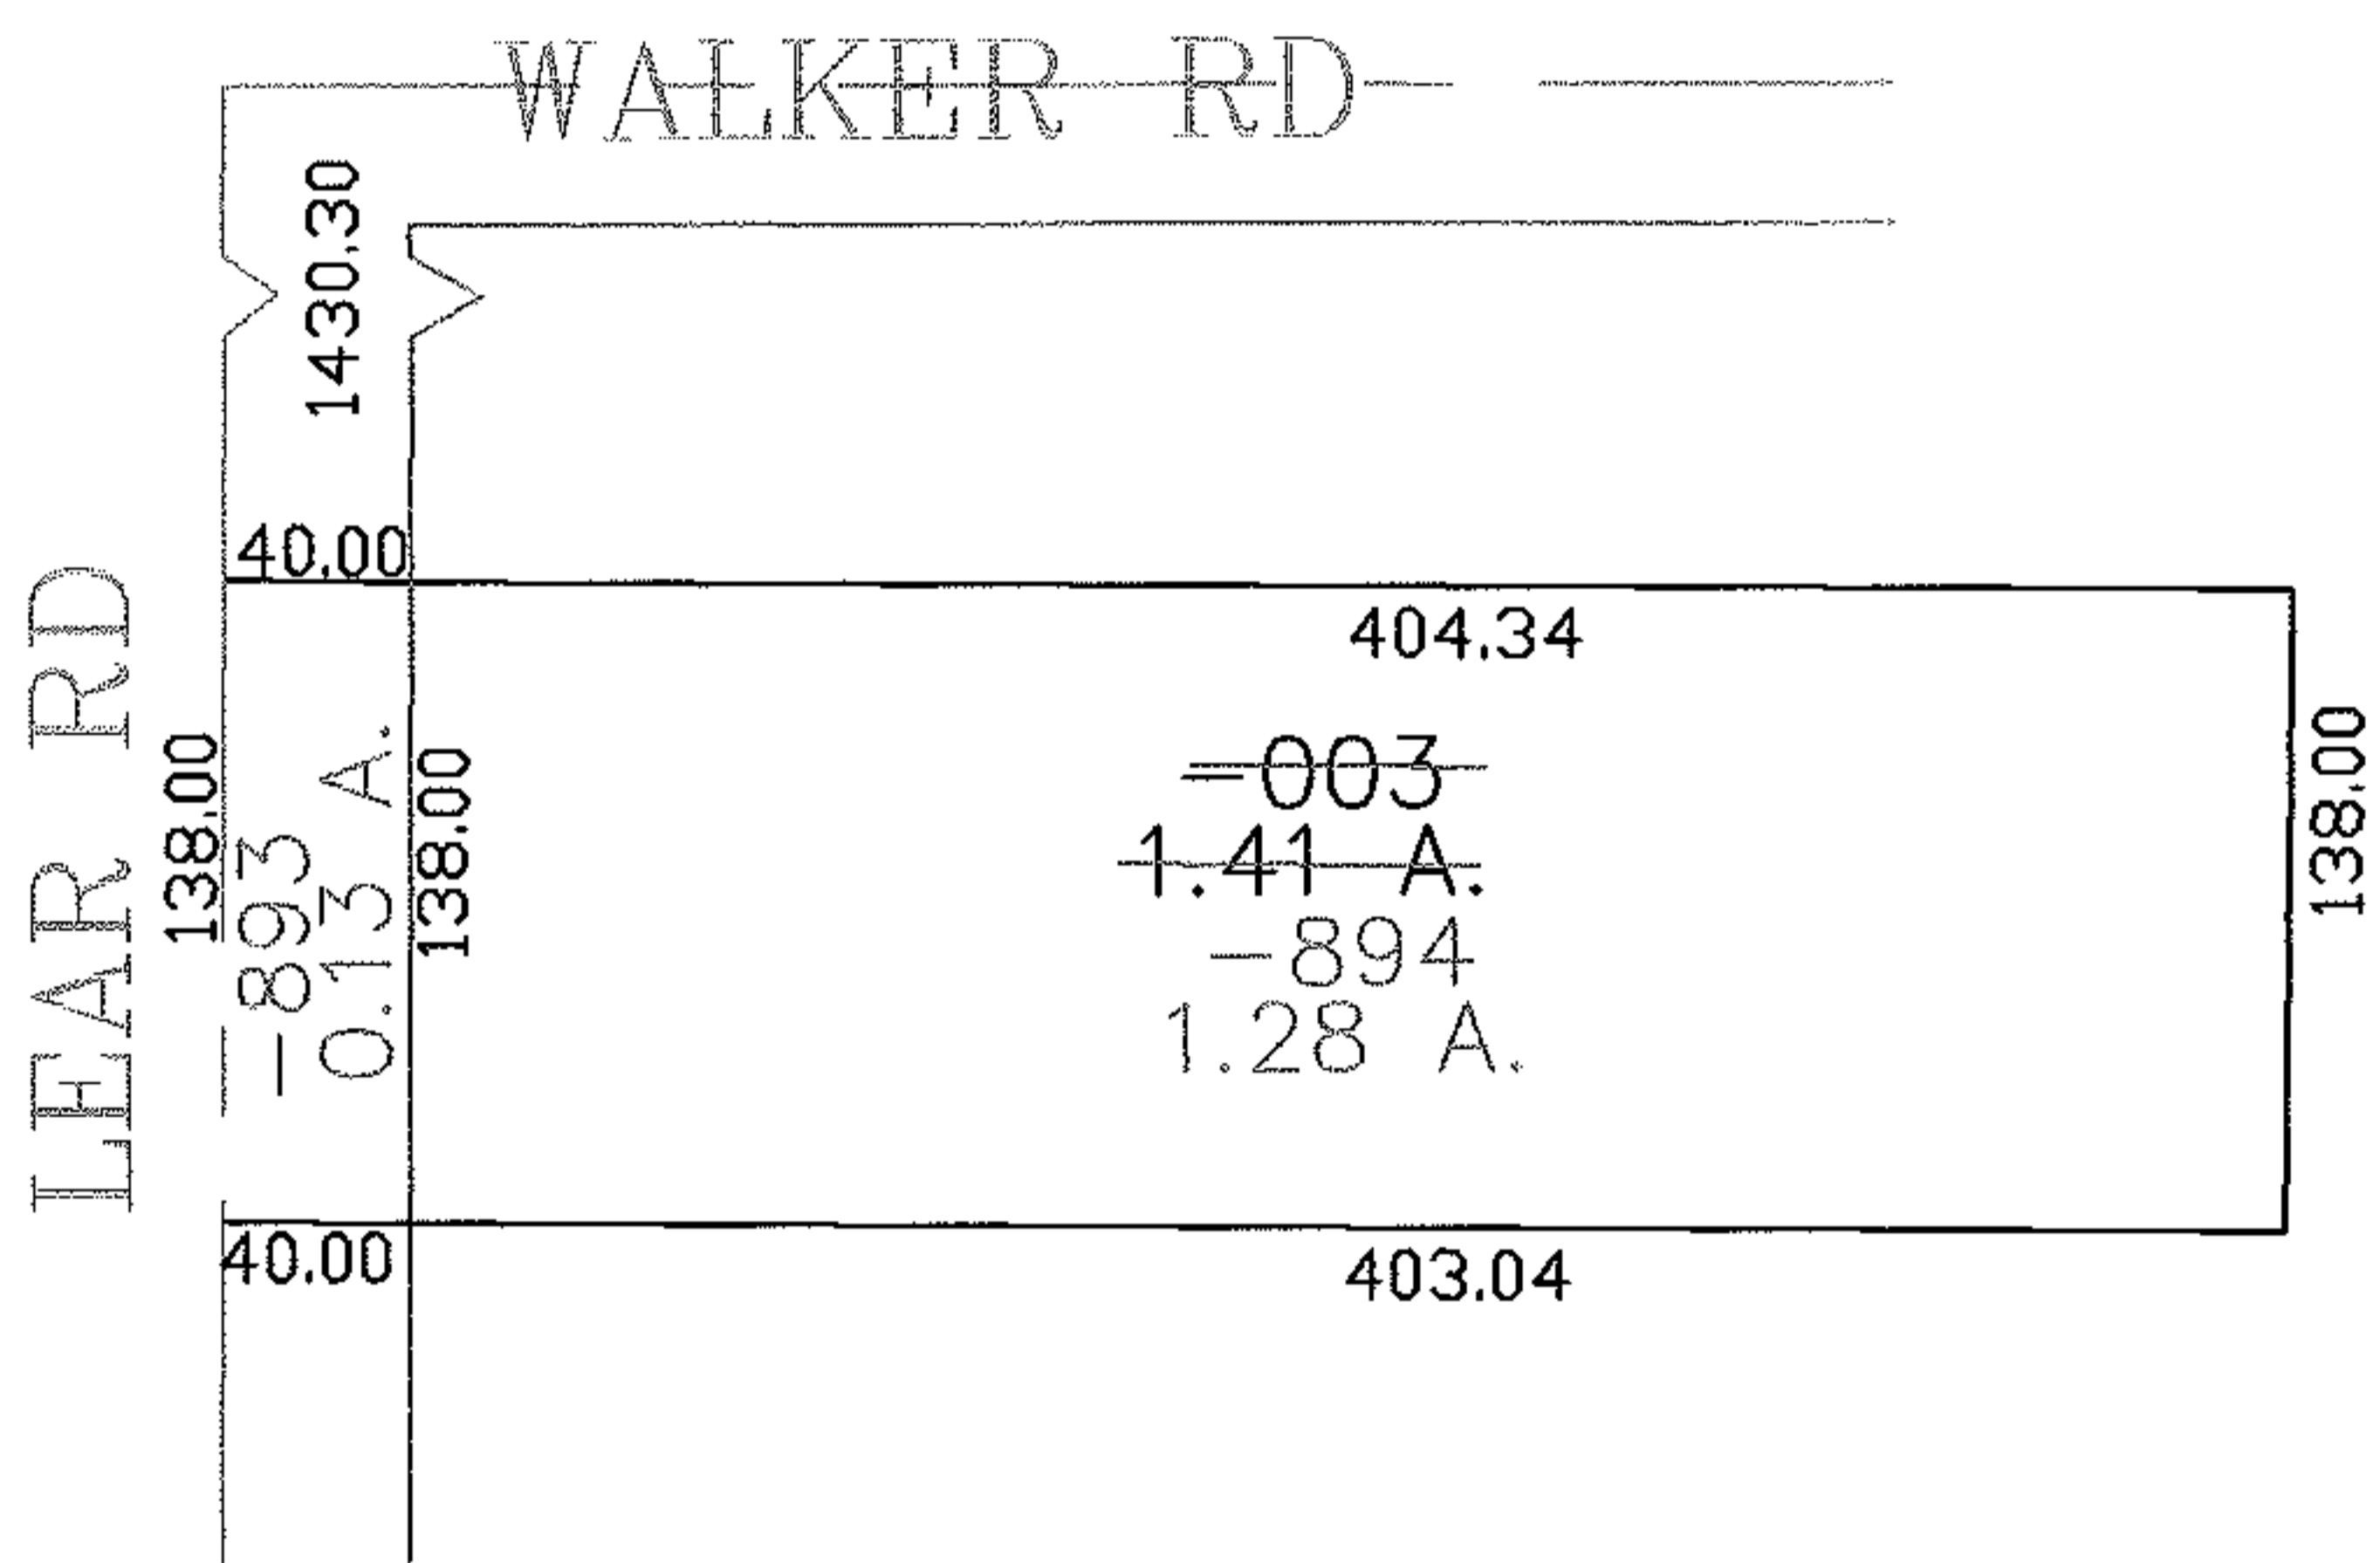

PARENT PARCEL: 04-00-029-000-003
CHILD PARCEL: 04-00-029-000-893, -894
STARTING POINT: CENTERLINE OF LEAR RD & WALKER RD

08-02520

SPLITS/DEEDS PROCESSED

LORAIN COUNTY TAX MAP DEPARTMENT
226 MIDDLE AVE. ELYRIA, OHIO

SURVEYED BY: CHRISTOPHER HIRZEL
CLOSURE: 0.00 : 10.000
MAP PAGE(S): 04-00-029-A
APPROVED BY: JAH DATE: 1-29-08
SCALE: 1" = 100 PRIOR INSTRUMENT: 20040038575