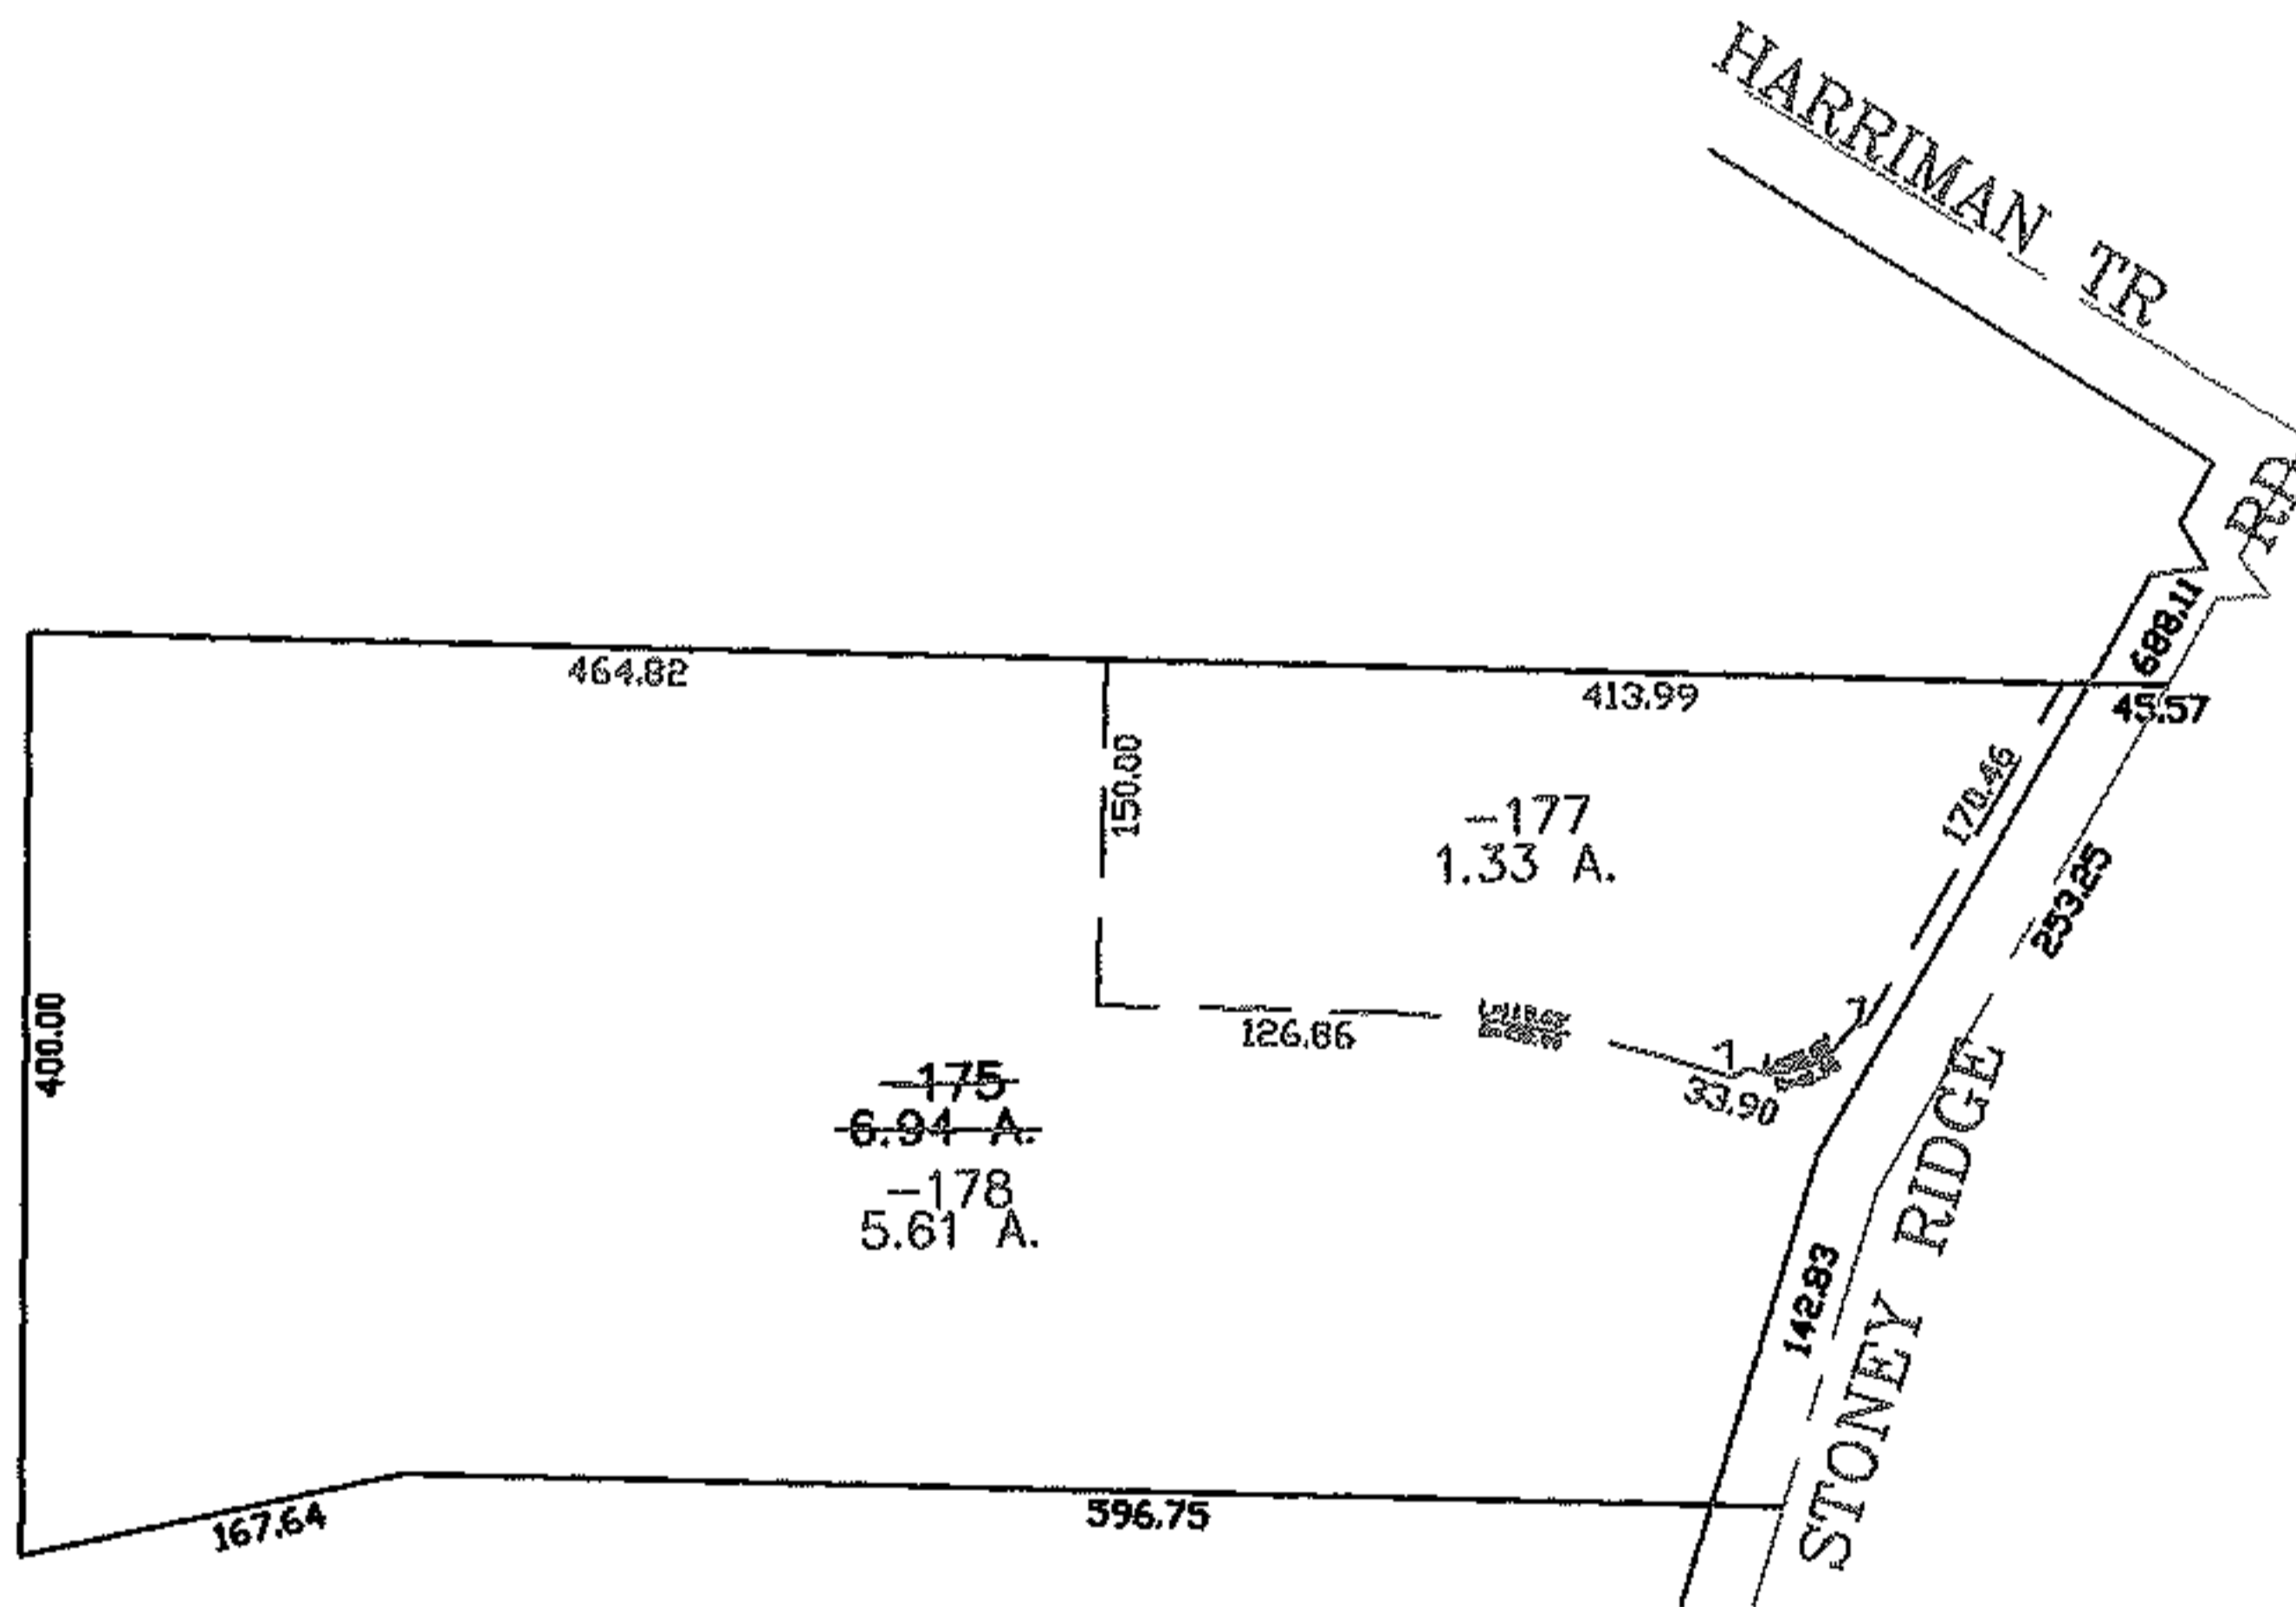

RASTER

PARENT PARCEL: 04-00-011-107-175

CHILD PARCEL: 04-00-011-107-177, -178

STARTING POINT: CENTERLINE OF HARRIMAN TRAIL & STONEY RIDGE RD

08-02518

SPLITS/DEEDS PROCESSED

LORAIN COUNTY TAX MAP DEPARTMENT
226 MIDDLE AVE. ELYRIA, OHIO

SURVEYED BY: MICHAEL SPELLACY

CLOSURE: 0.00 : 10.000

MAP PAGE(S): 04-00-011-G

APPROVED BY: JAH DATE: 2-8-08

SCALE: 1" = 200 PRIOR INSTRUMENT: 20070217716