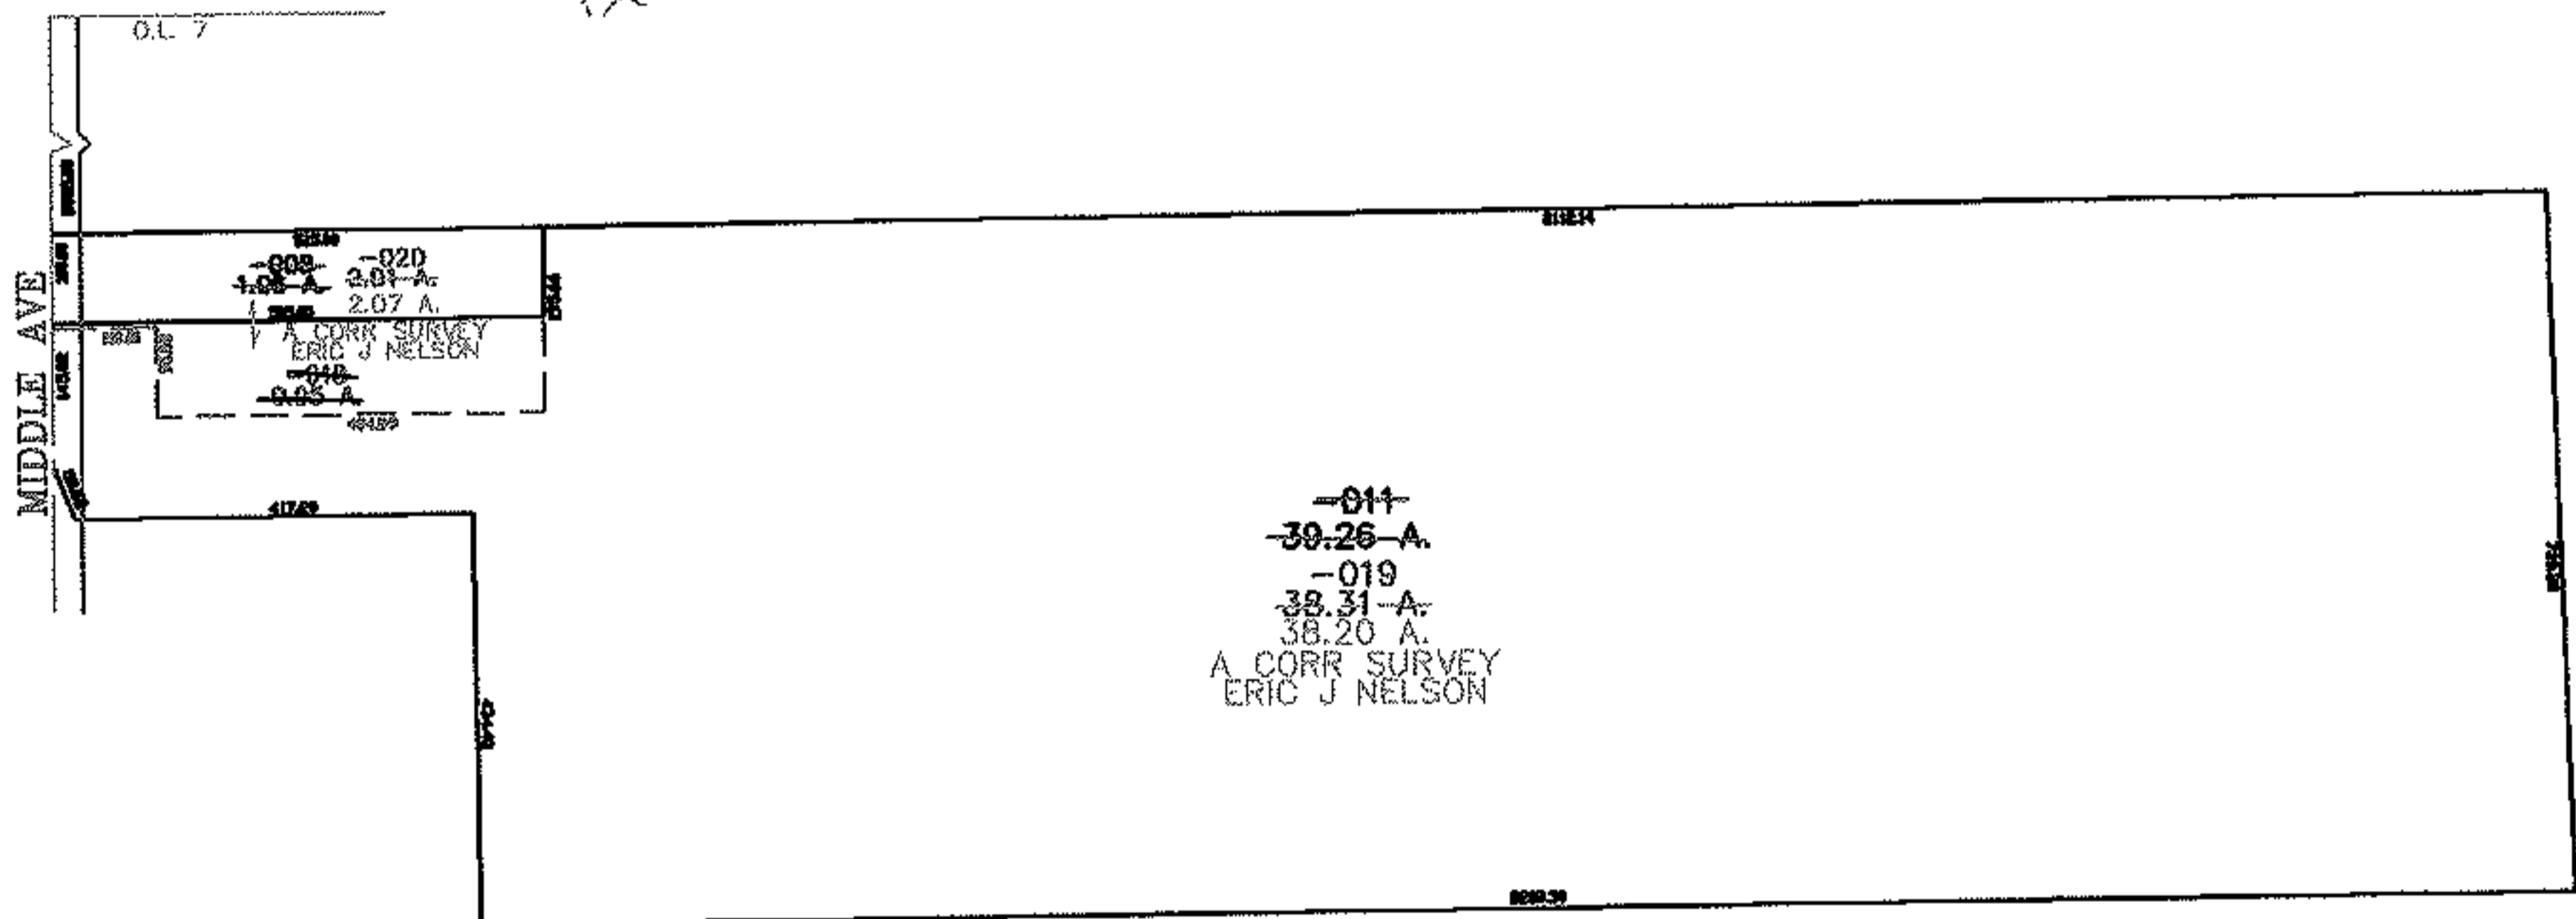

PARENT PARCEL: 10-00-007-101-011, -008

CHILD PARCEL: 10-00-007-101-018 THRU -020

STARTING POINT: CENTERLINE OF MIDDLE AVE & O.L. 7

08-02515

SPLITS/DEEDS PROCESSED

LORAIN COUNTY TAX MAP DEPARTMENT
226 MIDDLE AVE. ELYRIA, OHIO

SURVEYED BY: ERIC J NELSON

CLOSURE: 0.00 : 10.000

MAP PAGE(S): 10-00-007-A

APPROVED BY: JAH DATE: 1-17-08

SCALE: 1" = 400 PRIOR INSTRUMENT: 20070185180