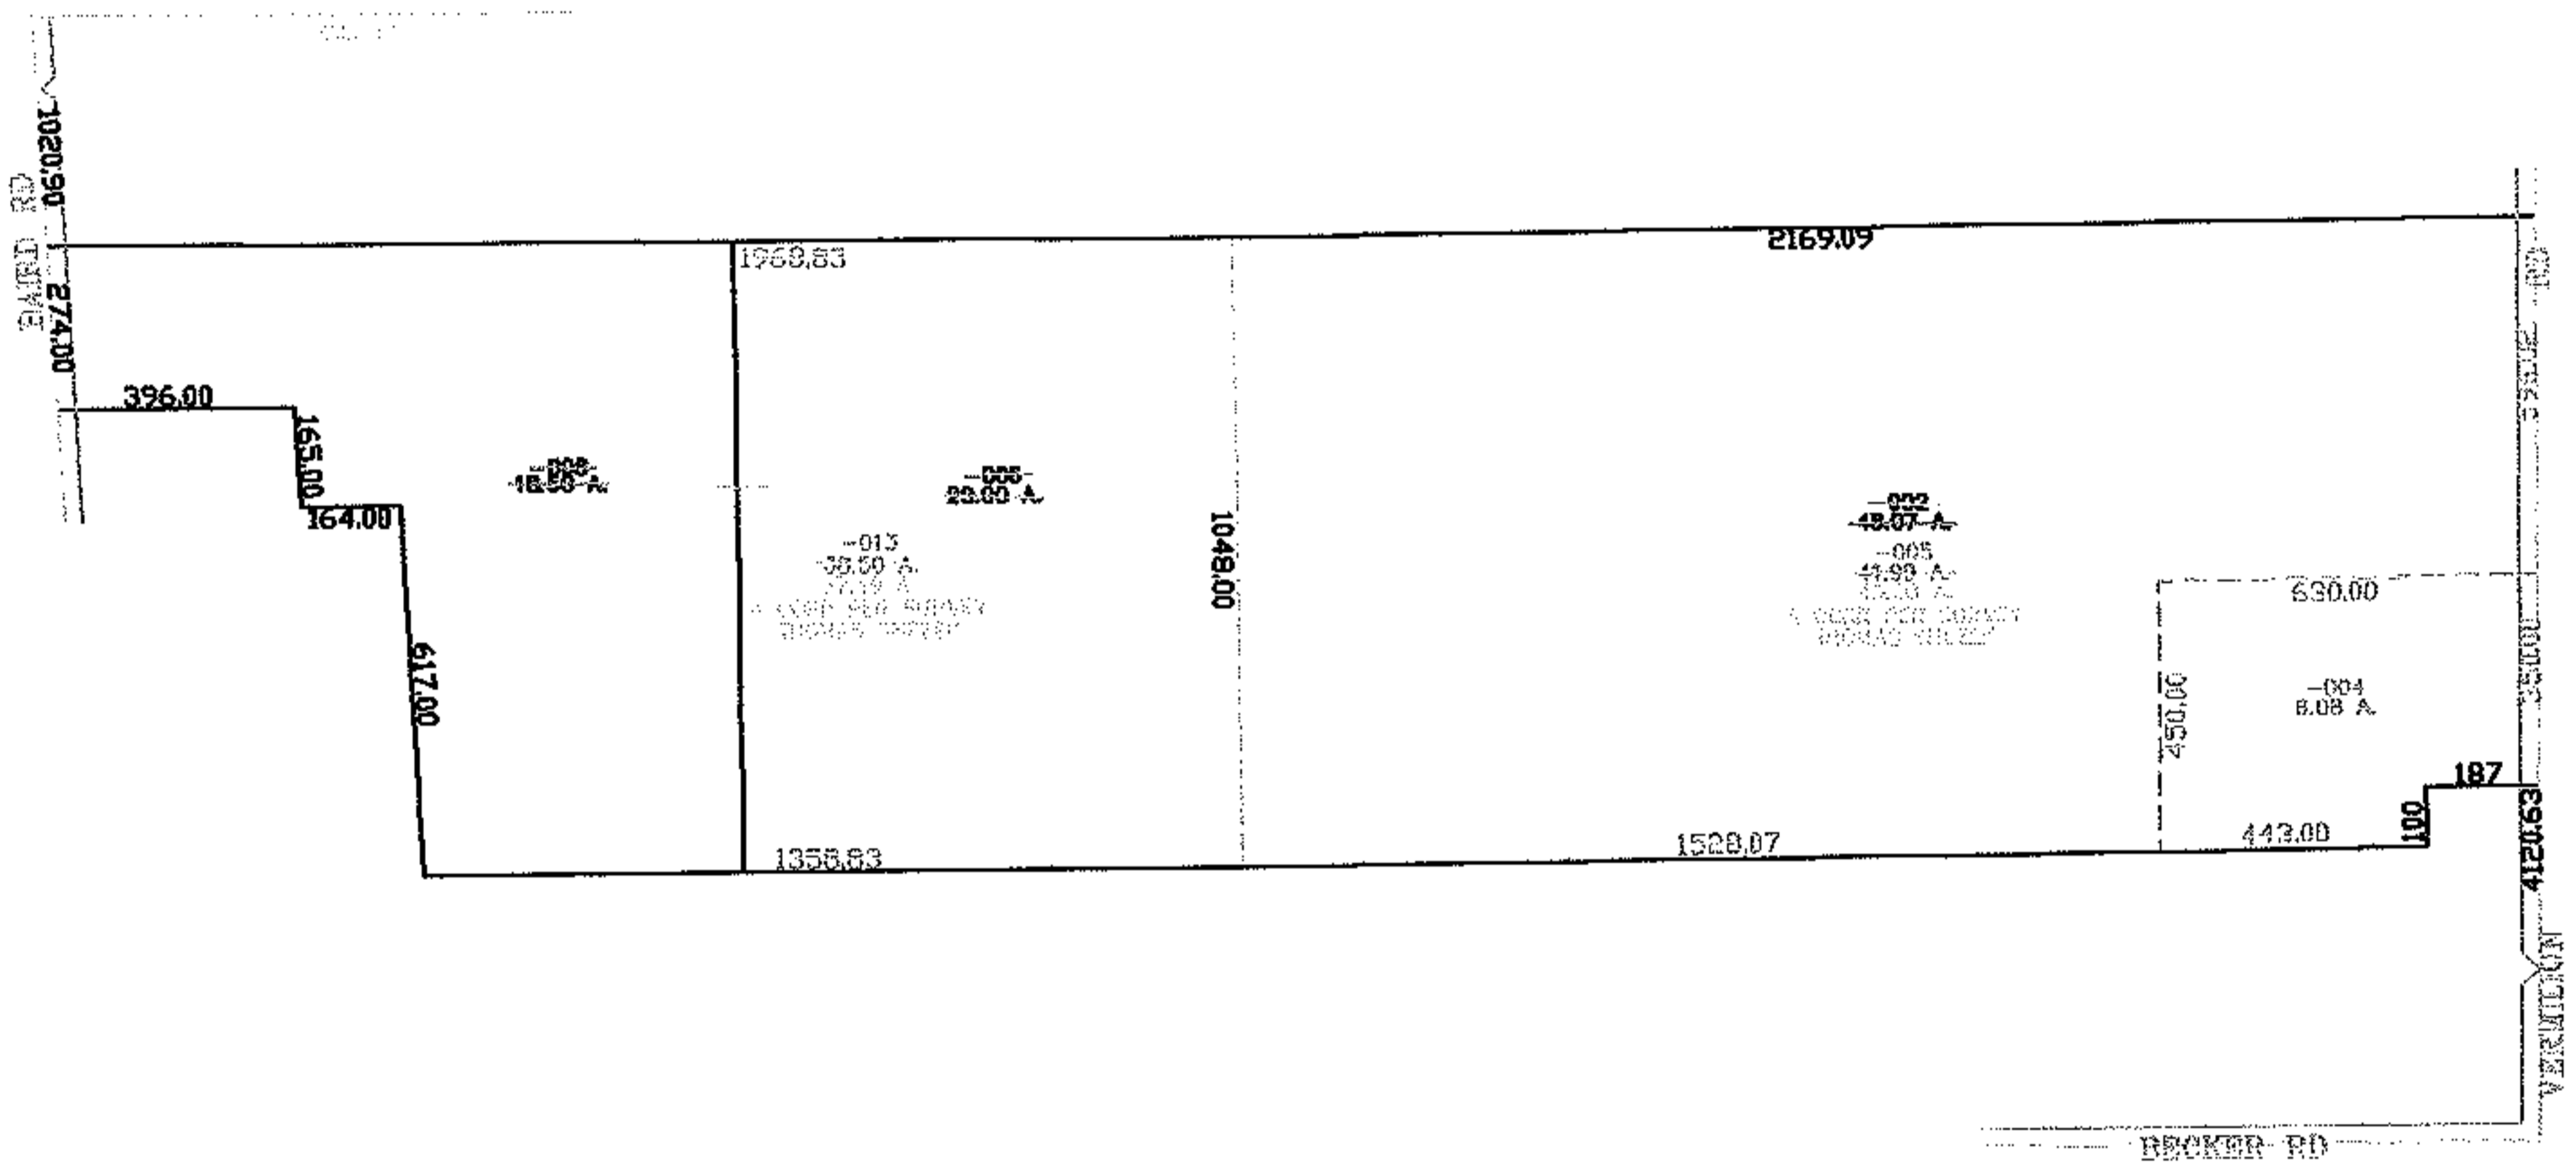

PARENT PARCEL: 08-13-016-000-002, 08-13-017-000-006, -008

CHILD PARCEL: 08-13-016-000-004, -005 08-13-017-000-013

STARTING POINT: CENTERLINE OF BECKER RD & VERMILION RD

08 02514

**SPLITS/DEEDS PROCESSED**

LORAIN COUNTY TAX MAP DEPARTMENT  
226 MIDDLE AVE. ELYRIA, OHIO

SURVEYED BY: THOMAS SNEZEK

CLOSURE: 0.00 : 10.000

MAP PAGE(S): 08-13-016

APPROVED BY: JAH DATE: 1-10-08

SCALE: 1" = 600 PRIOR INSTRUMENT: OR 263/330