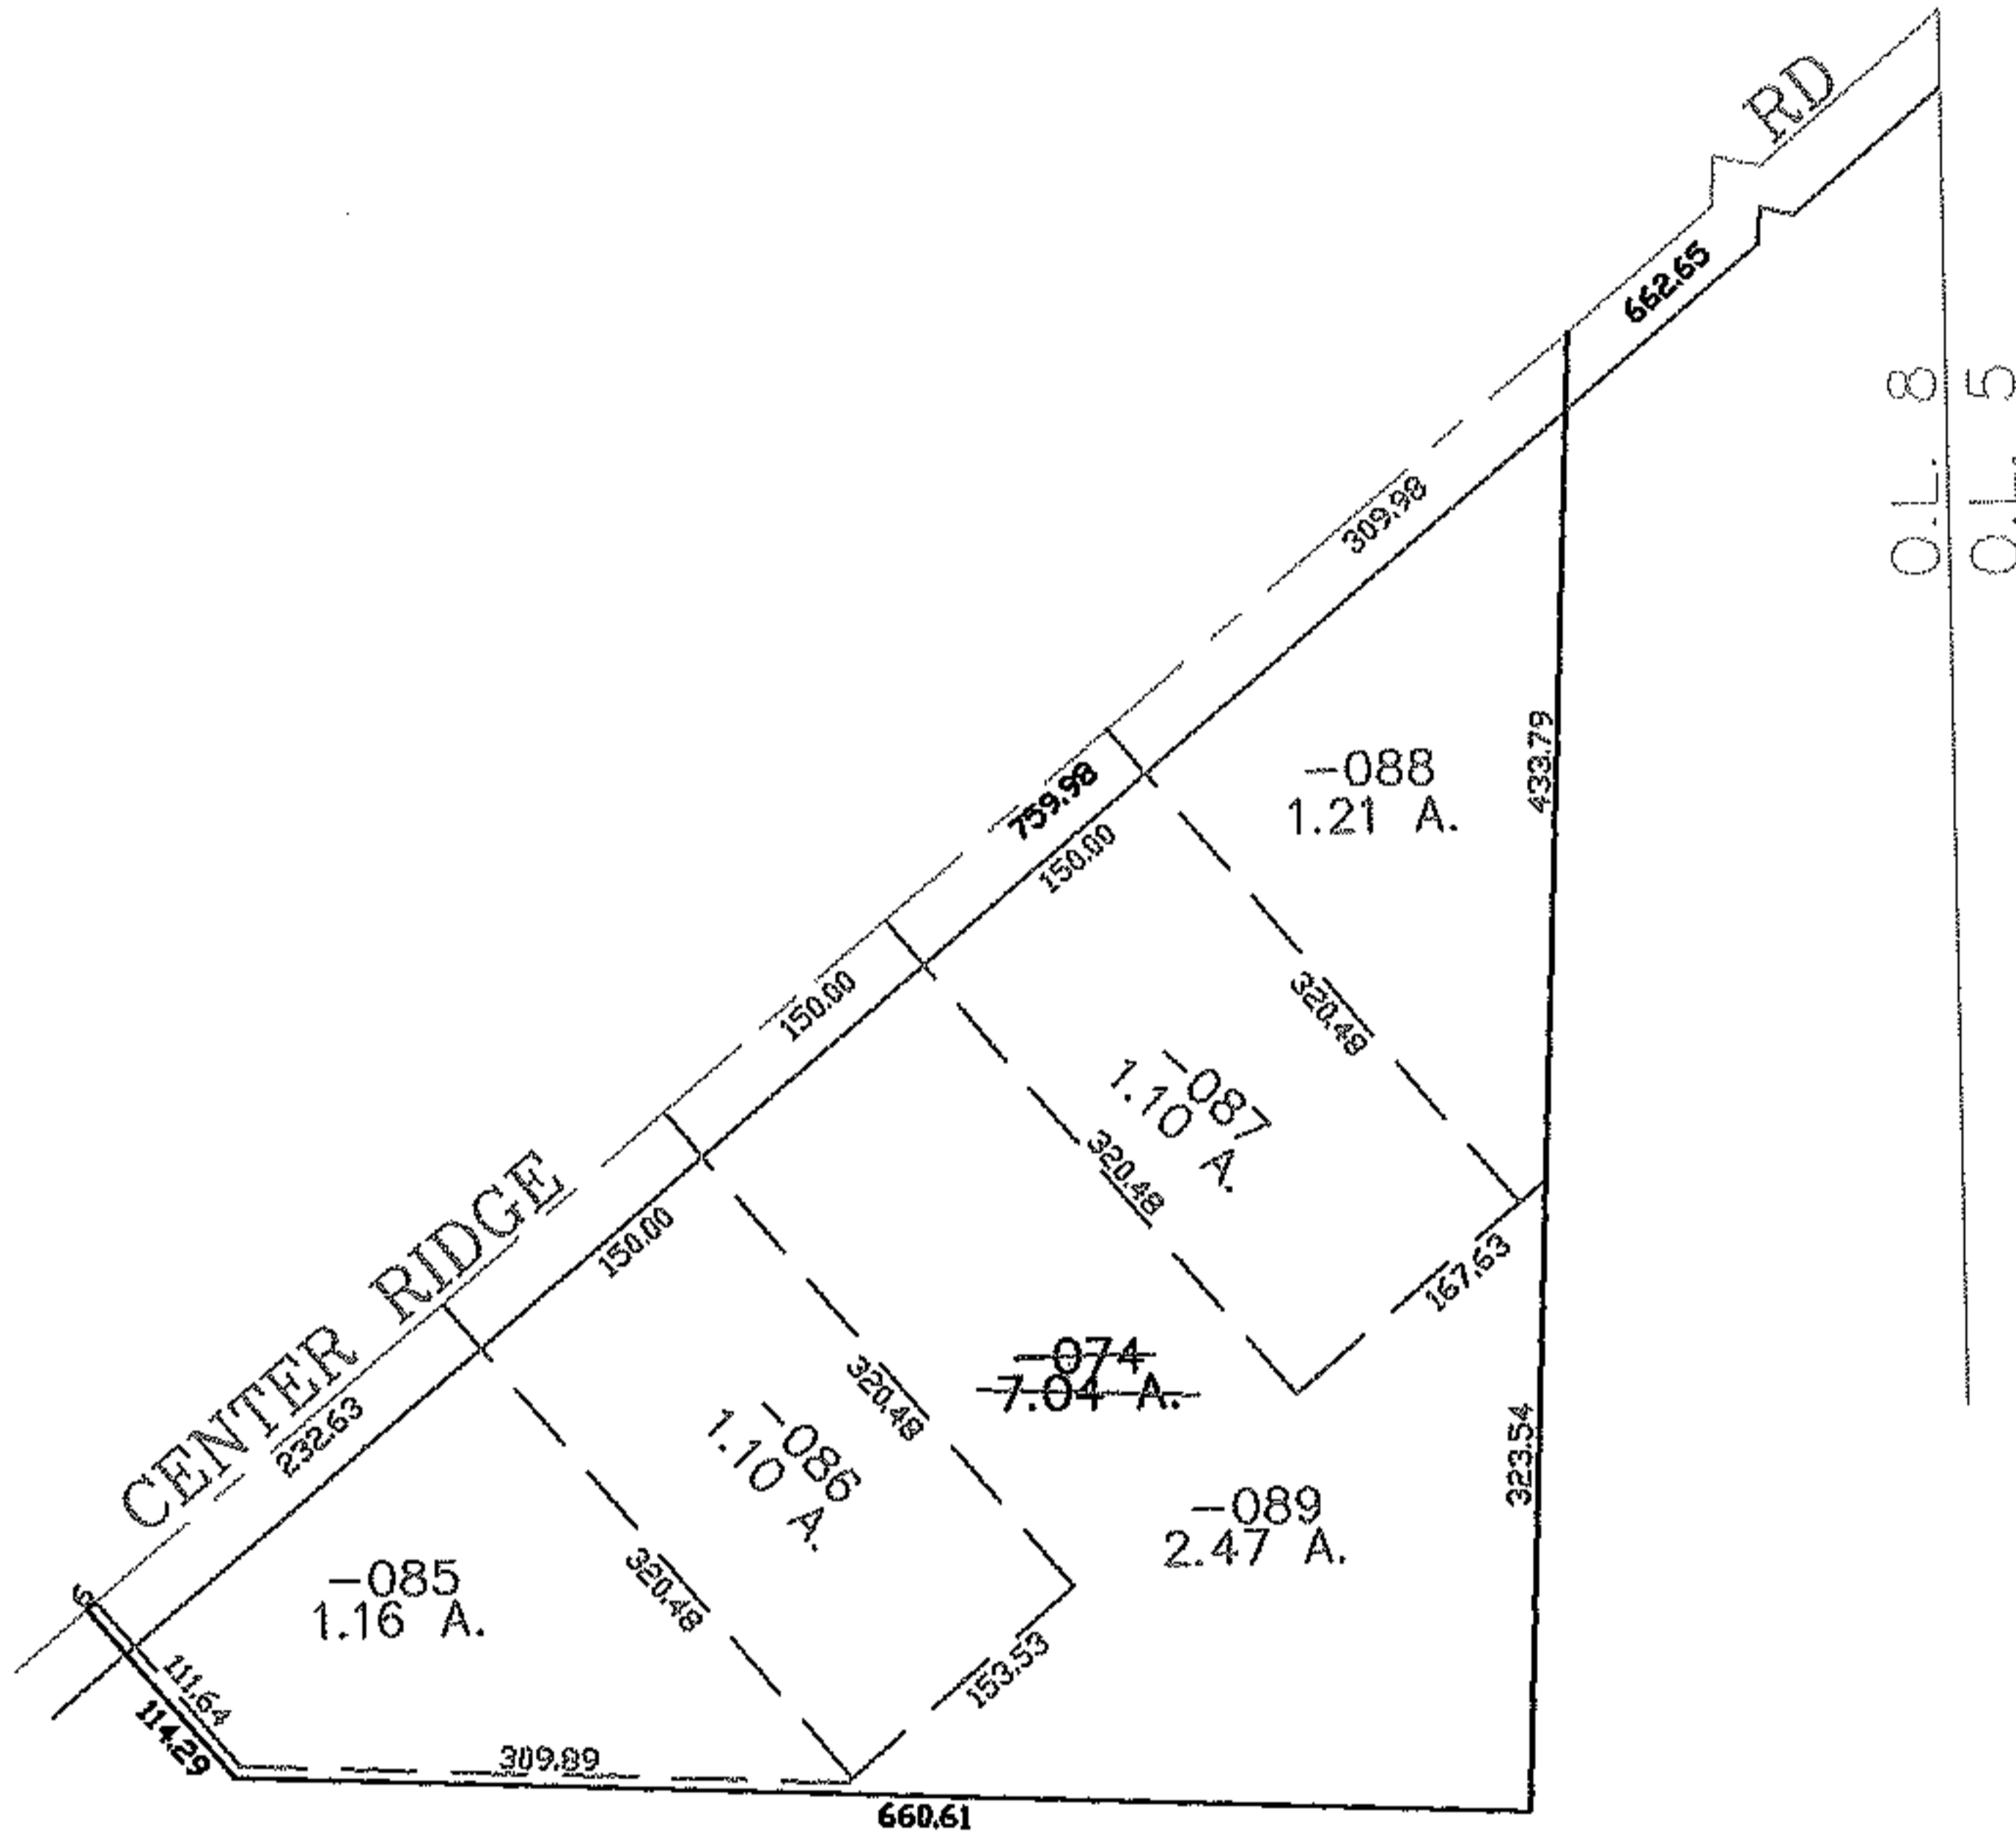

MASTER

07-02511

PARENT PARCEL: 07-00-008-115-074

CHILD PARCEL: 07-00-008-115-085 THRU -089

STARTING POINT: CENTERLINE OF CENTER RIDGE RD & O.L. 8

**SPLITS/DEEDS PROCESSED**  
LORAIN COUNTY TAX MAP DEPARTMENT  
226 MIDDLE AVE. ELYRIA, OHIO

SURVEYED BY: CHRISTOPHER HIRZEL  
CLOSURE: 0.00 : 10.000  
MAP PAGE(S): 07-00-008-D  
APPROVED BY: JAH DATE: 1-2-08  
SCALE: 1" = 200 PRIOR INSTRUMENT: 19980565638