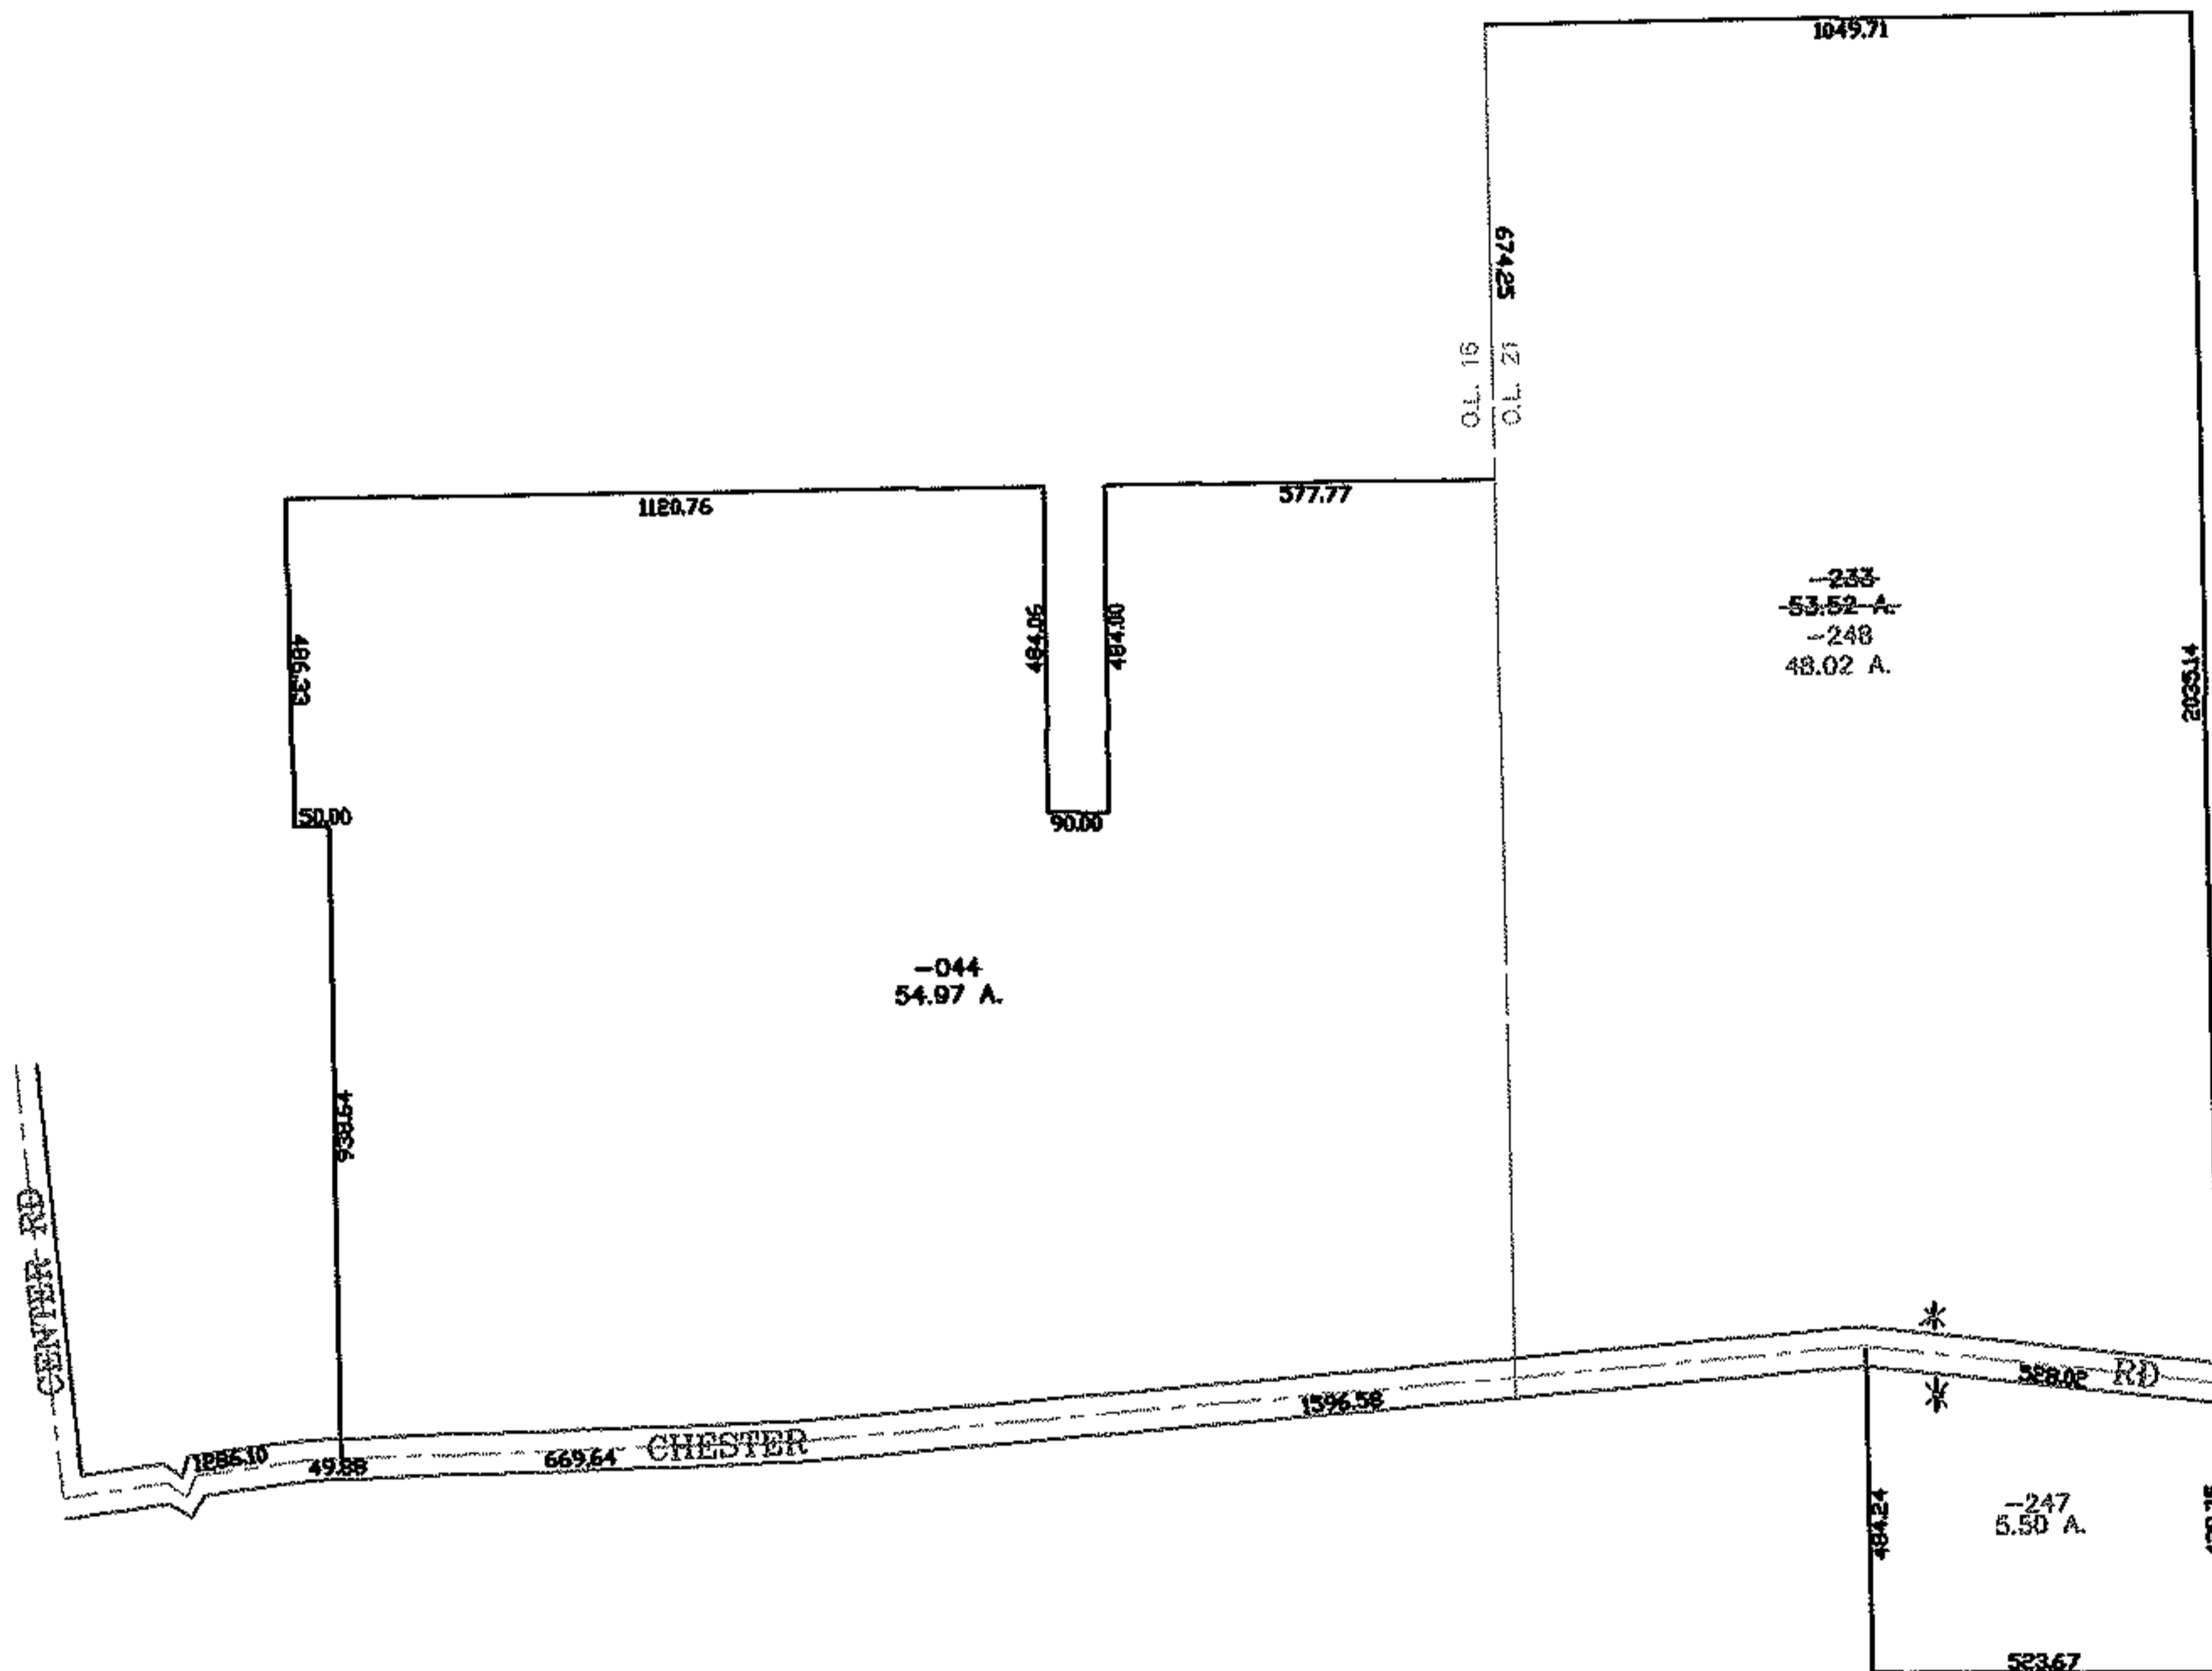

MASTER

PARENT PARCEL: 04-00-021-000-233

CHILD PARCEL: 04-00-021-000-247, 248

STARTING POINT: CENTERLINES OF CHESTER RD & CENTER RD

07-02503

SPLITS/DEEDS PROCESSED

LORAIN COUNTY TAX MAP DEPARTMENT
226 MIDDLE AVE. ELYRIA, OHIO

SURVEYED BY: JOHN R ALBAN

CLOSURE: 0.00 : 10.000

MAP PAGE(S): 04-00-016-A, 04-00-021-E

APPROVED BY: JAH DATE: 12-19-07

SCALE: 1" = 500 PRIOR INSTRUMENT: DV 1384/817