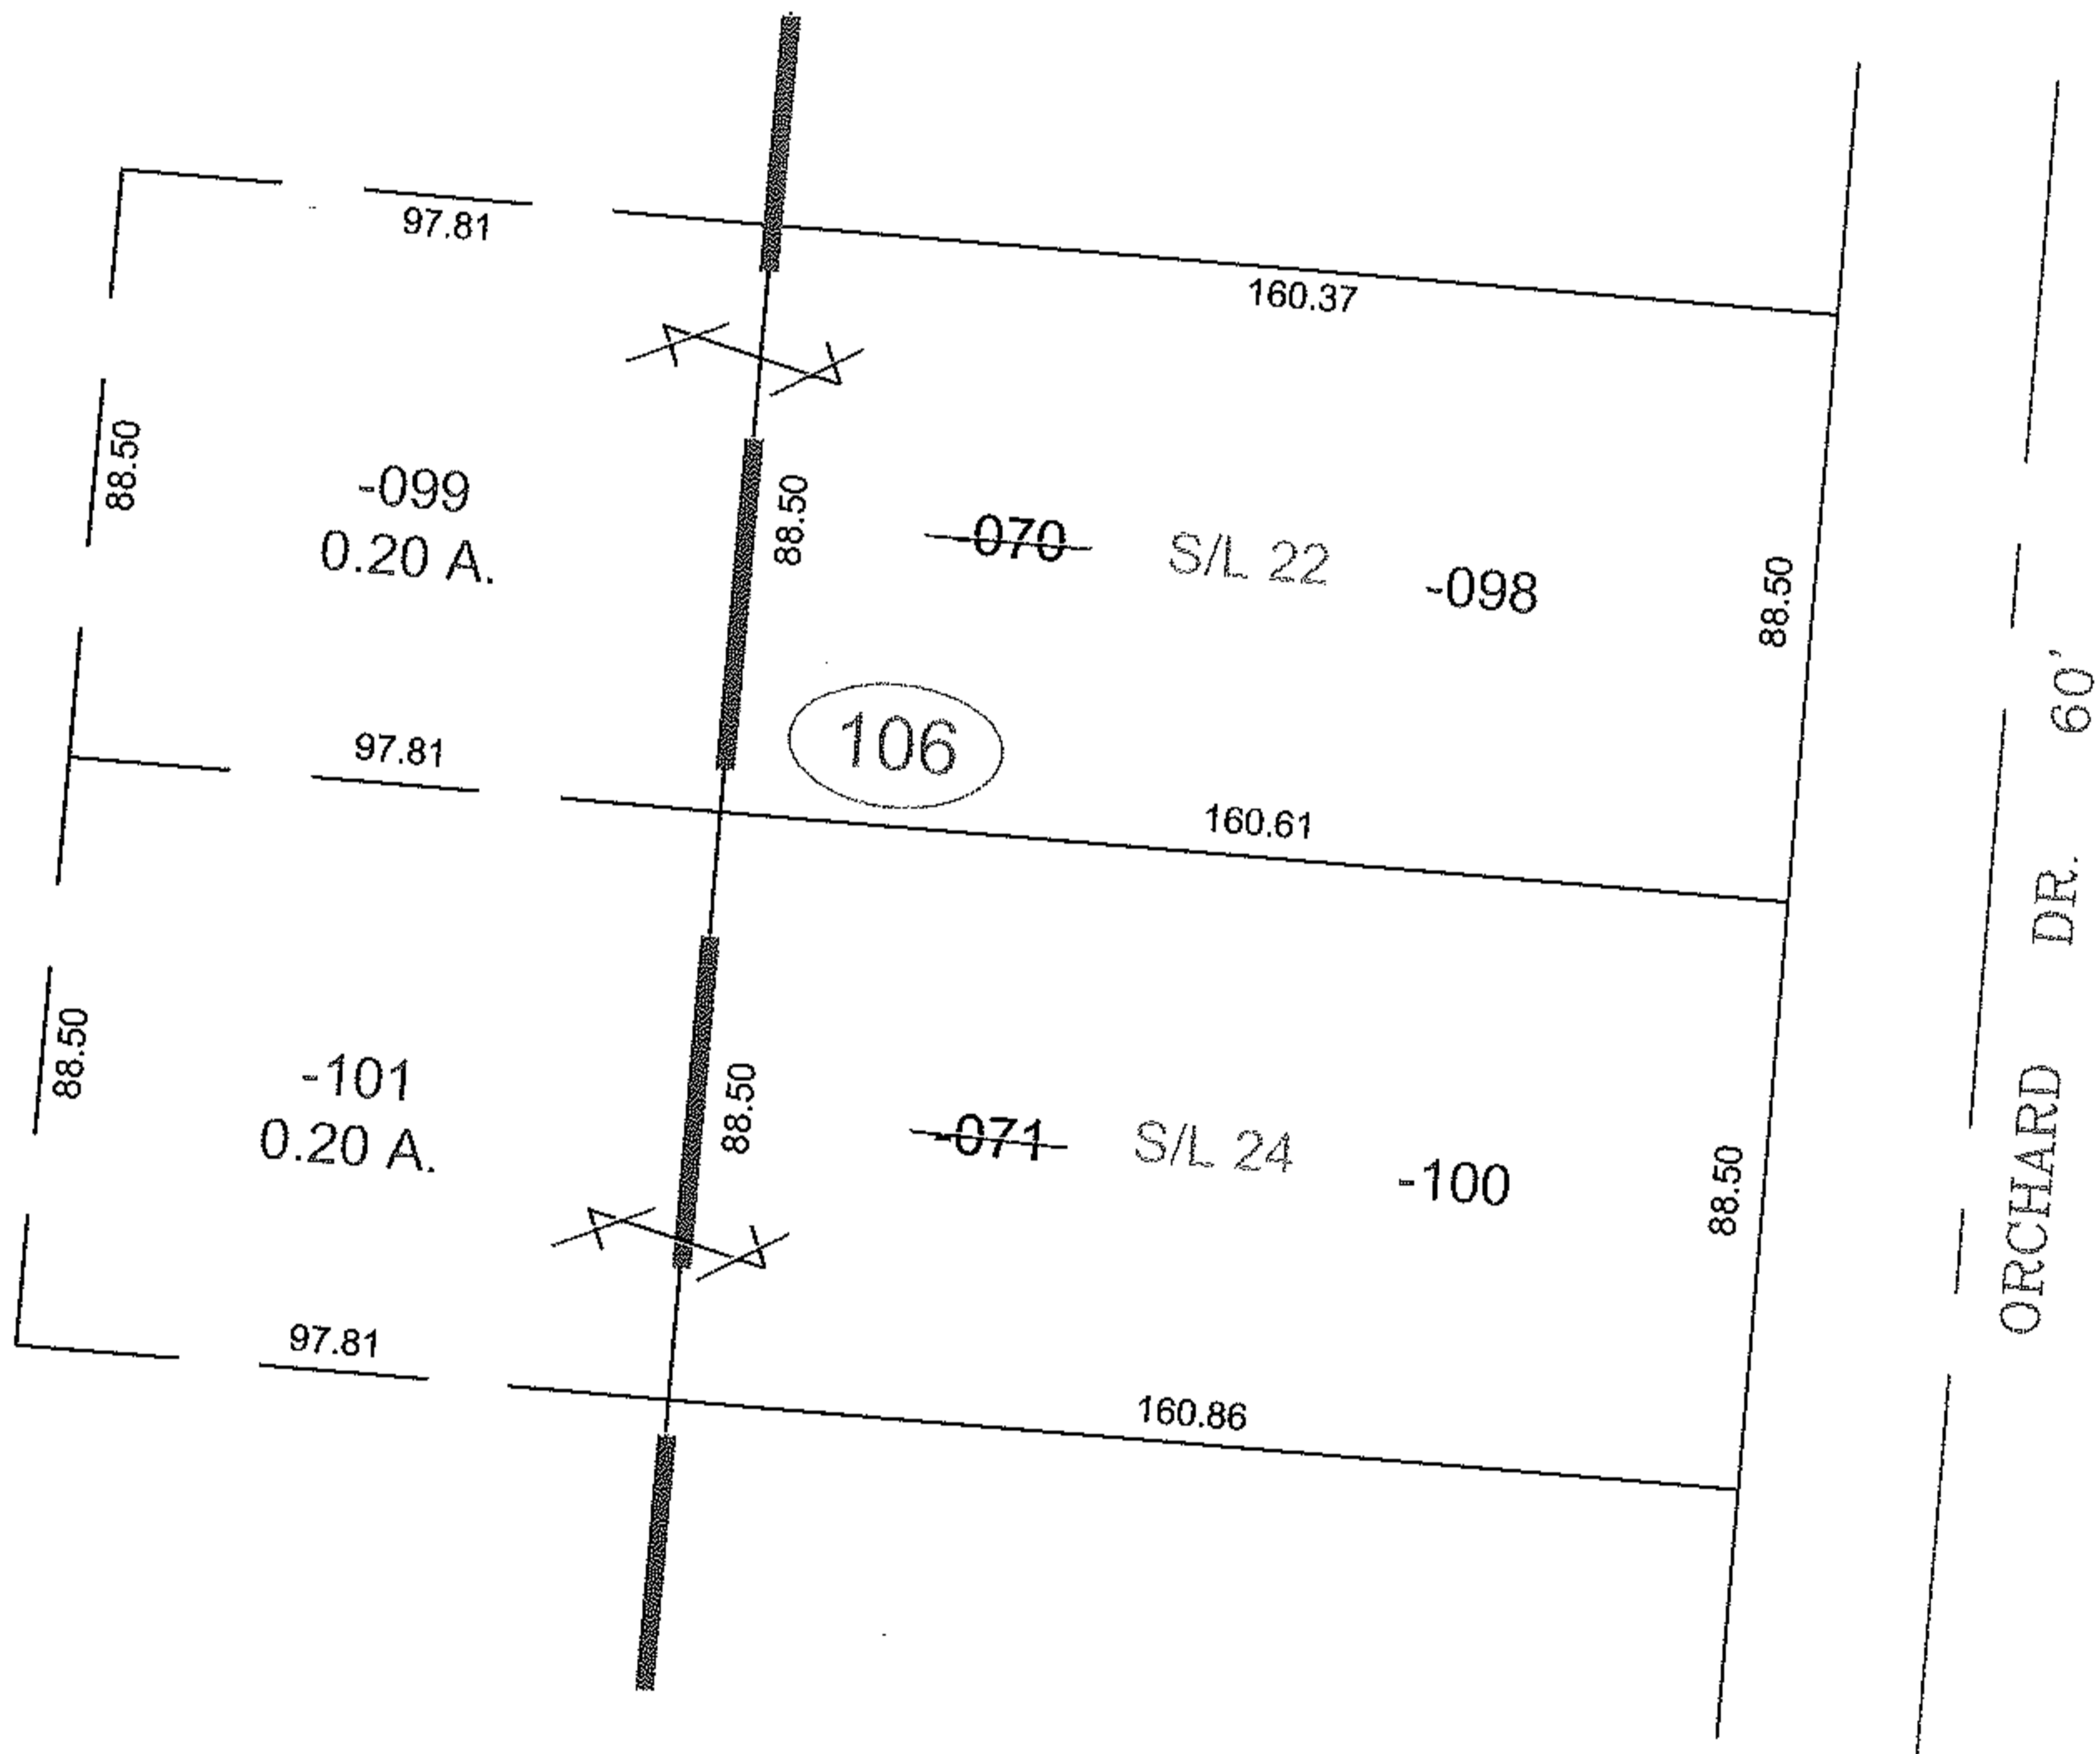

PARENT PARCEL: 05-00-038-106-070 & -071

CHILD PARCEL: 05-00-038-106-098 THRU -101

STARTING POINT: N.W. CORNER OF S/L 22 & N.W. CORNER OF S/L 24 IN RICE ALLOT. NO.2

12-02501-U

UNCOMBINATION

PRIOR INST.: 20100353463

PRIOR INST.: 20020820822

SPLITS/DEEDS PROCESSED

LORAIN COUNTY TAX MAP DEPARTMENT
226 MIDDLE AVE. ELYRIA, OHIO

SURVEYED BY: NA
CLOSURE: 0.00; 10,000
MAP PAGE(S): 05-00-038-B
APPROVED BY: TJS DATE: 5/7/12
SCALE: 1"= 50'