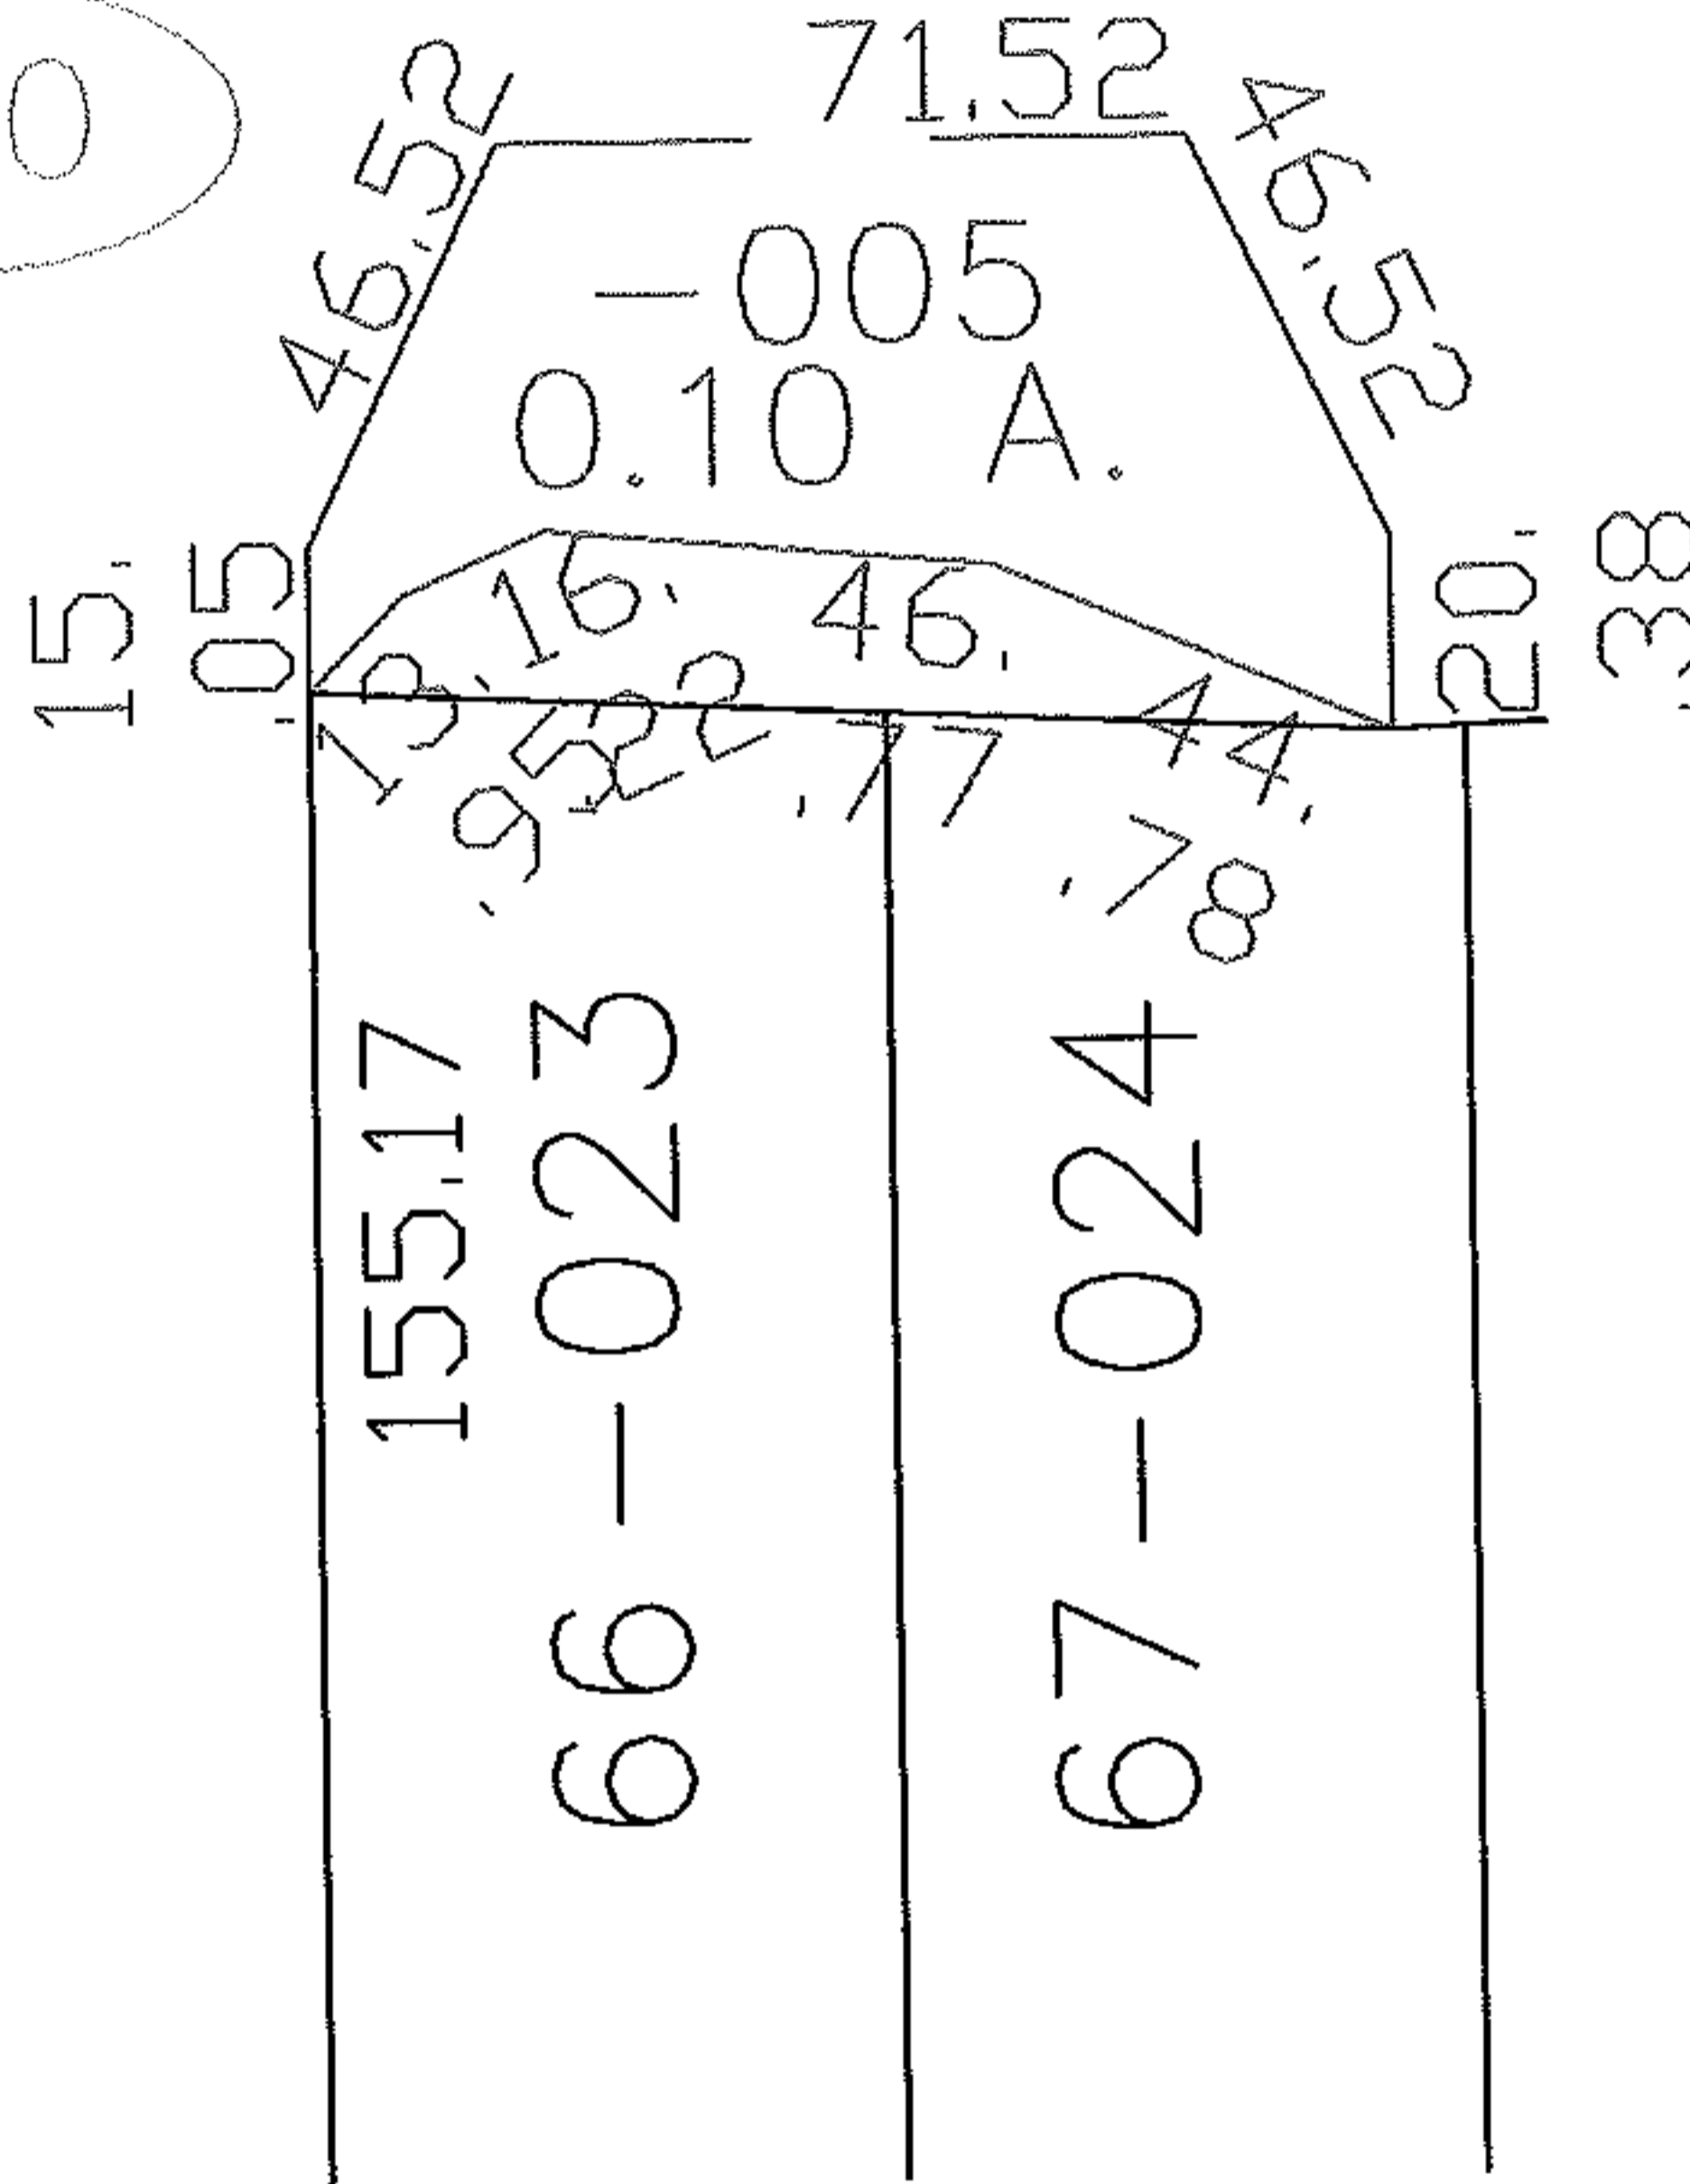

PARENT PARCEL: 01-00-003-101-023

CHILD PARCEL: 01-00-003-640-005

STARTING POINT: WEST LINE OF SUBLT 66

07-02499

LAND LEASE

640

VERMILION ON THE LAKE SUB NO 1
VOL 10/18-19

SPLITS/DEEDS PROCESSED

LORAIN COUNTY TAX MAP DEPARTMENT
226 MIDDLE AVE. ELYRIA, OHIO

SURVEYED BY: M.G.HURA

CLOSURE: 0.00 : 10.000

MAP PAGE(S): 01-00-003-A

APPROVED BY: JAH DATE: 11-28-07

SCALE: 1" = 100 PRIOR INSTRUMENT: VOL 10/18