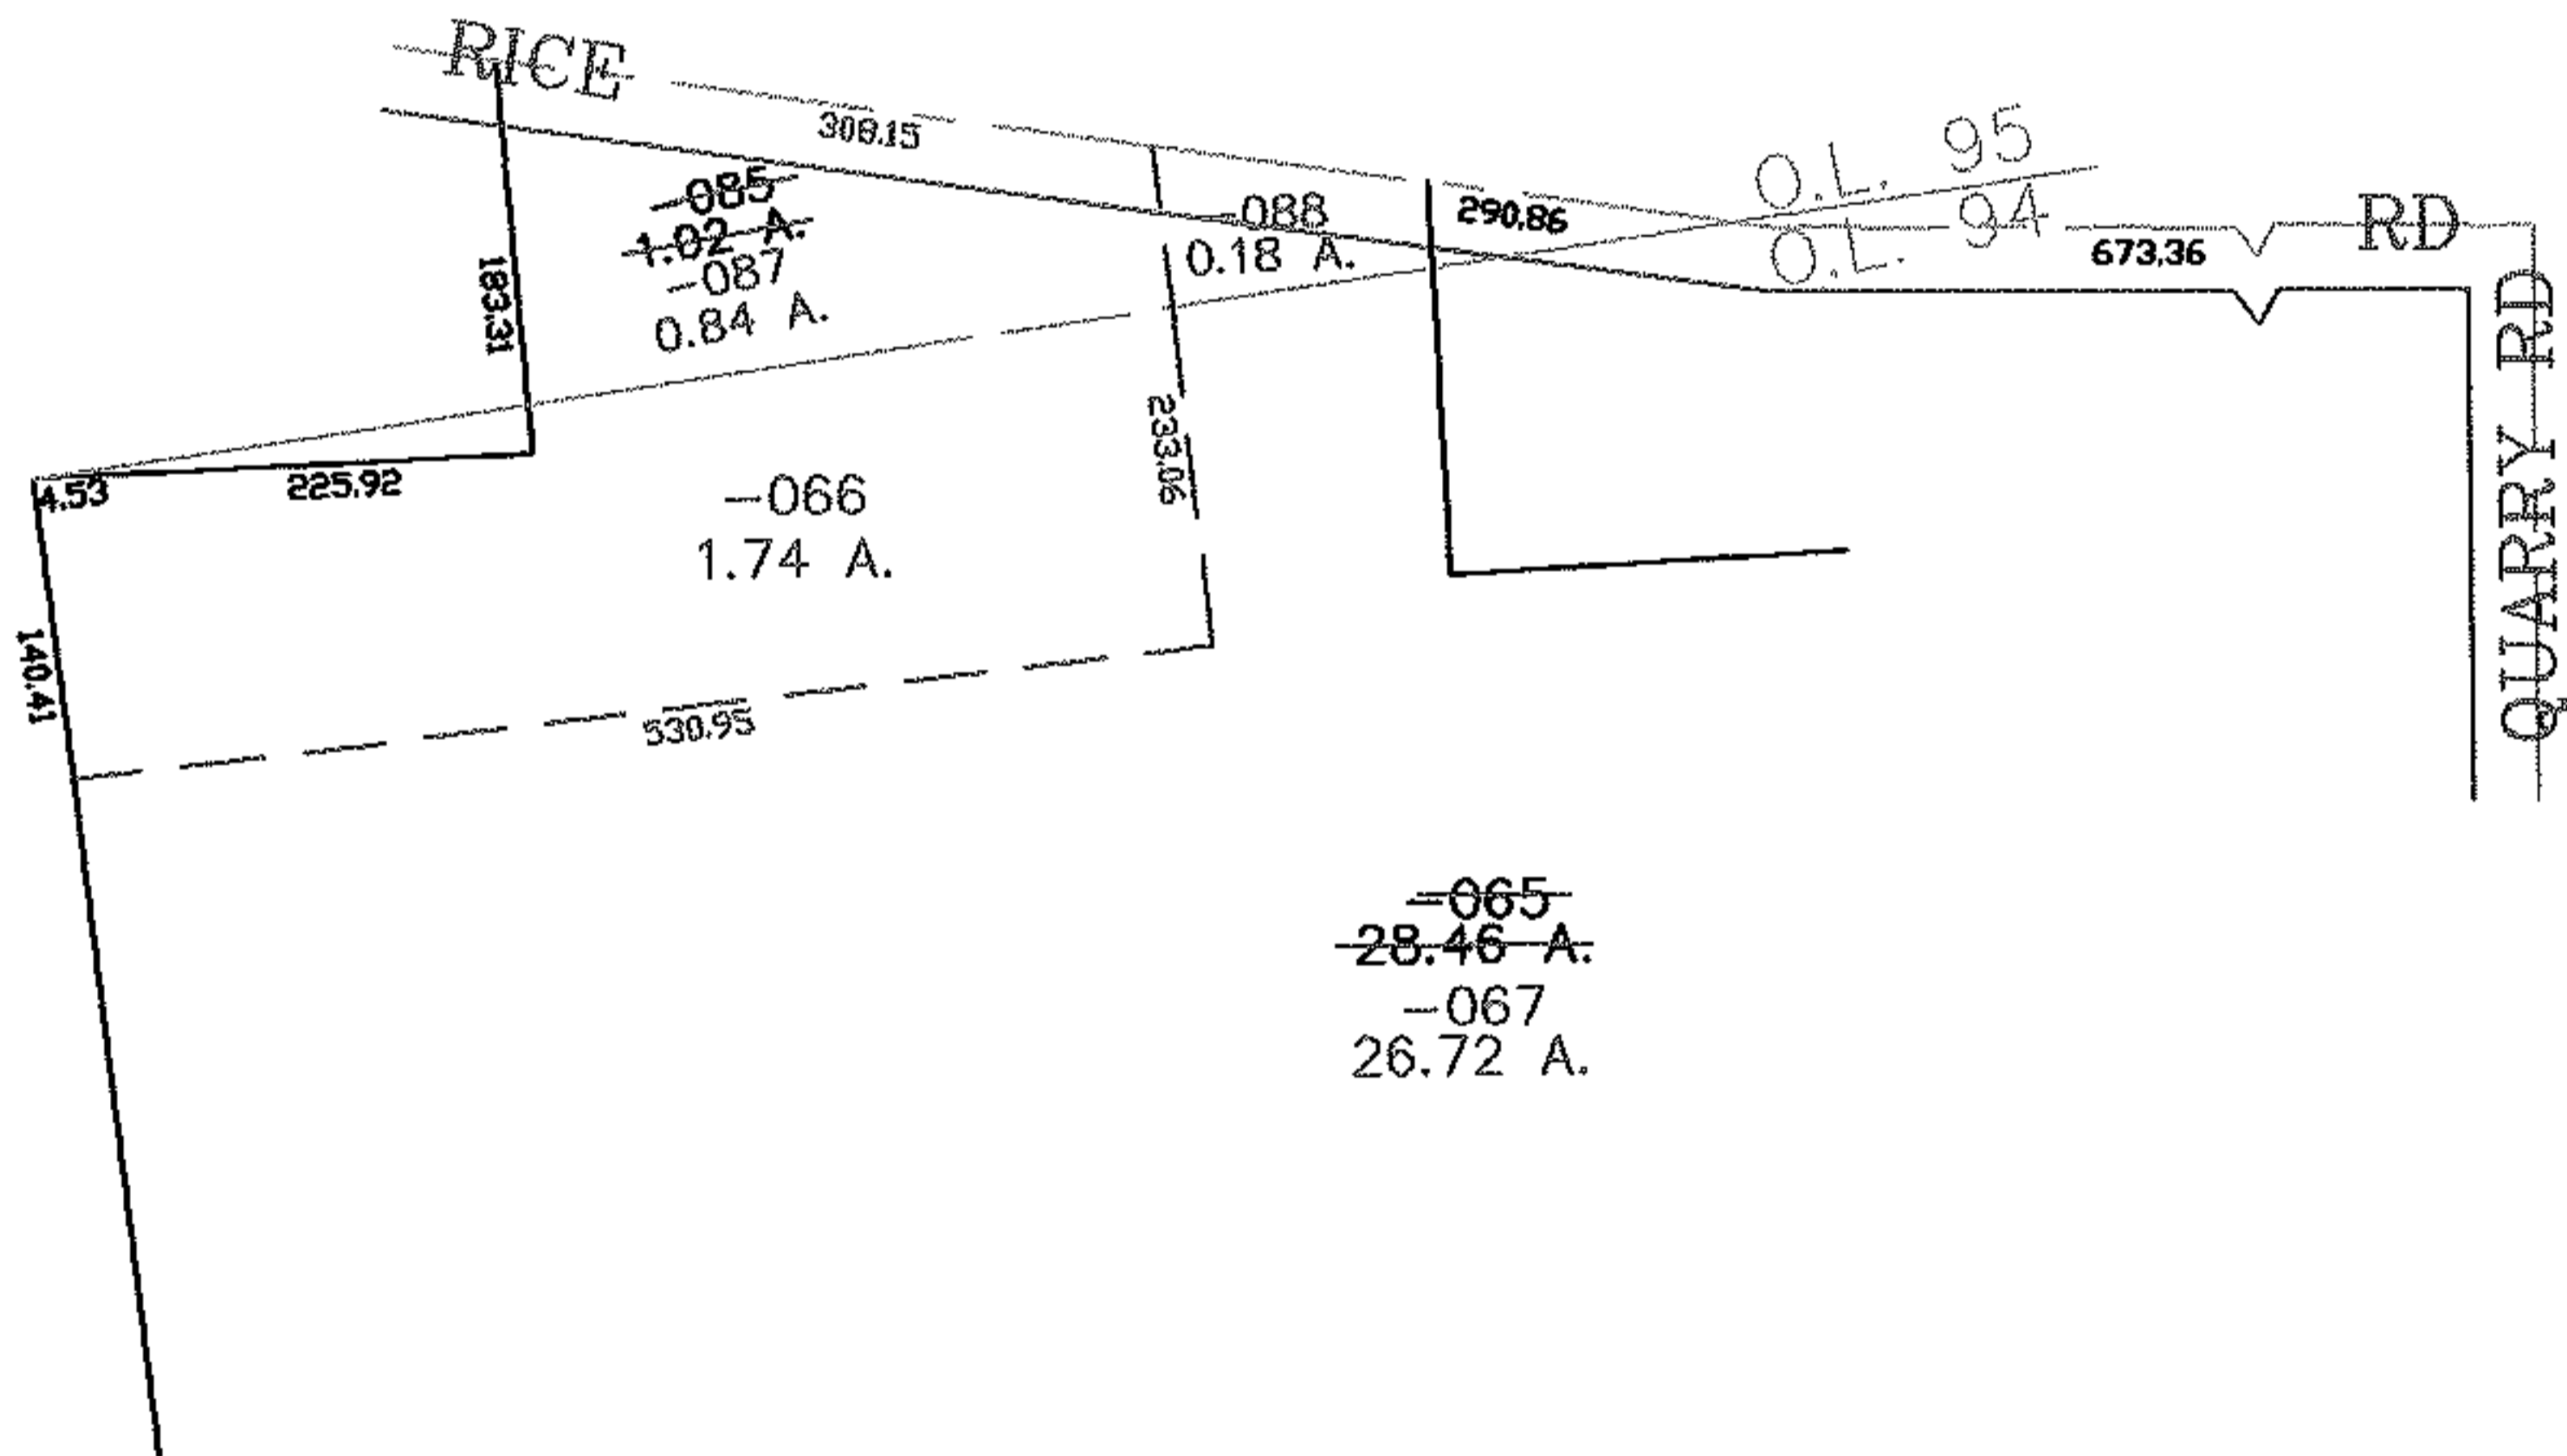

RASTER

PARENT PARCEL: 05-00-095-000-085, 05-00-094-103-065
CHILD PARCEL: 05-00-095-000-087, -088 05-00-094-103-066, -067
STARTING POINT: CENTERLINE OF QUARRY RD & RICE RD

07-02498

SPLITS/DEEDS PROCESSED

LORAIN COUNTY TAX MAP DEPARTMENT
226 MIDDLE AVE. ELYRIA, OHIO

SURVEYED BY: THOMAS SIMON
CLOSURE: 0.00 : 10.000
MAP PAGE(S): 05-00-095-A 05-00-094-B
APPROVED BY: JAH DATE: 11-26-07
SCALE: 1" = 200 PRIOR INSTRUMENT: 20040048354