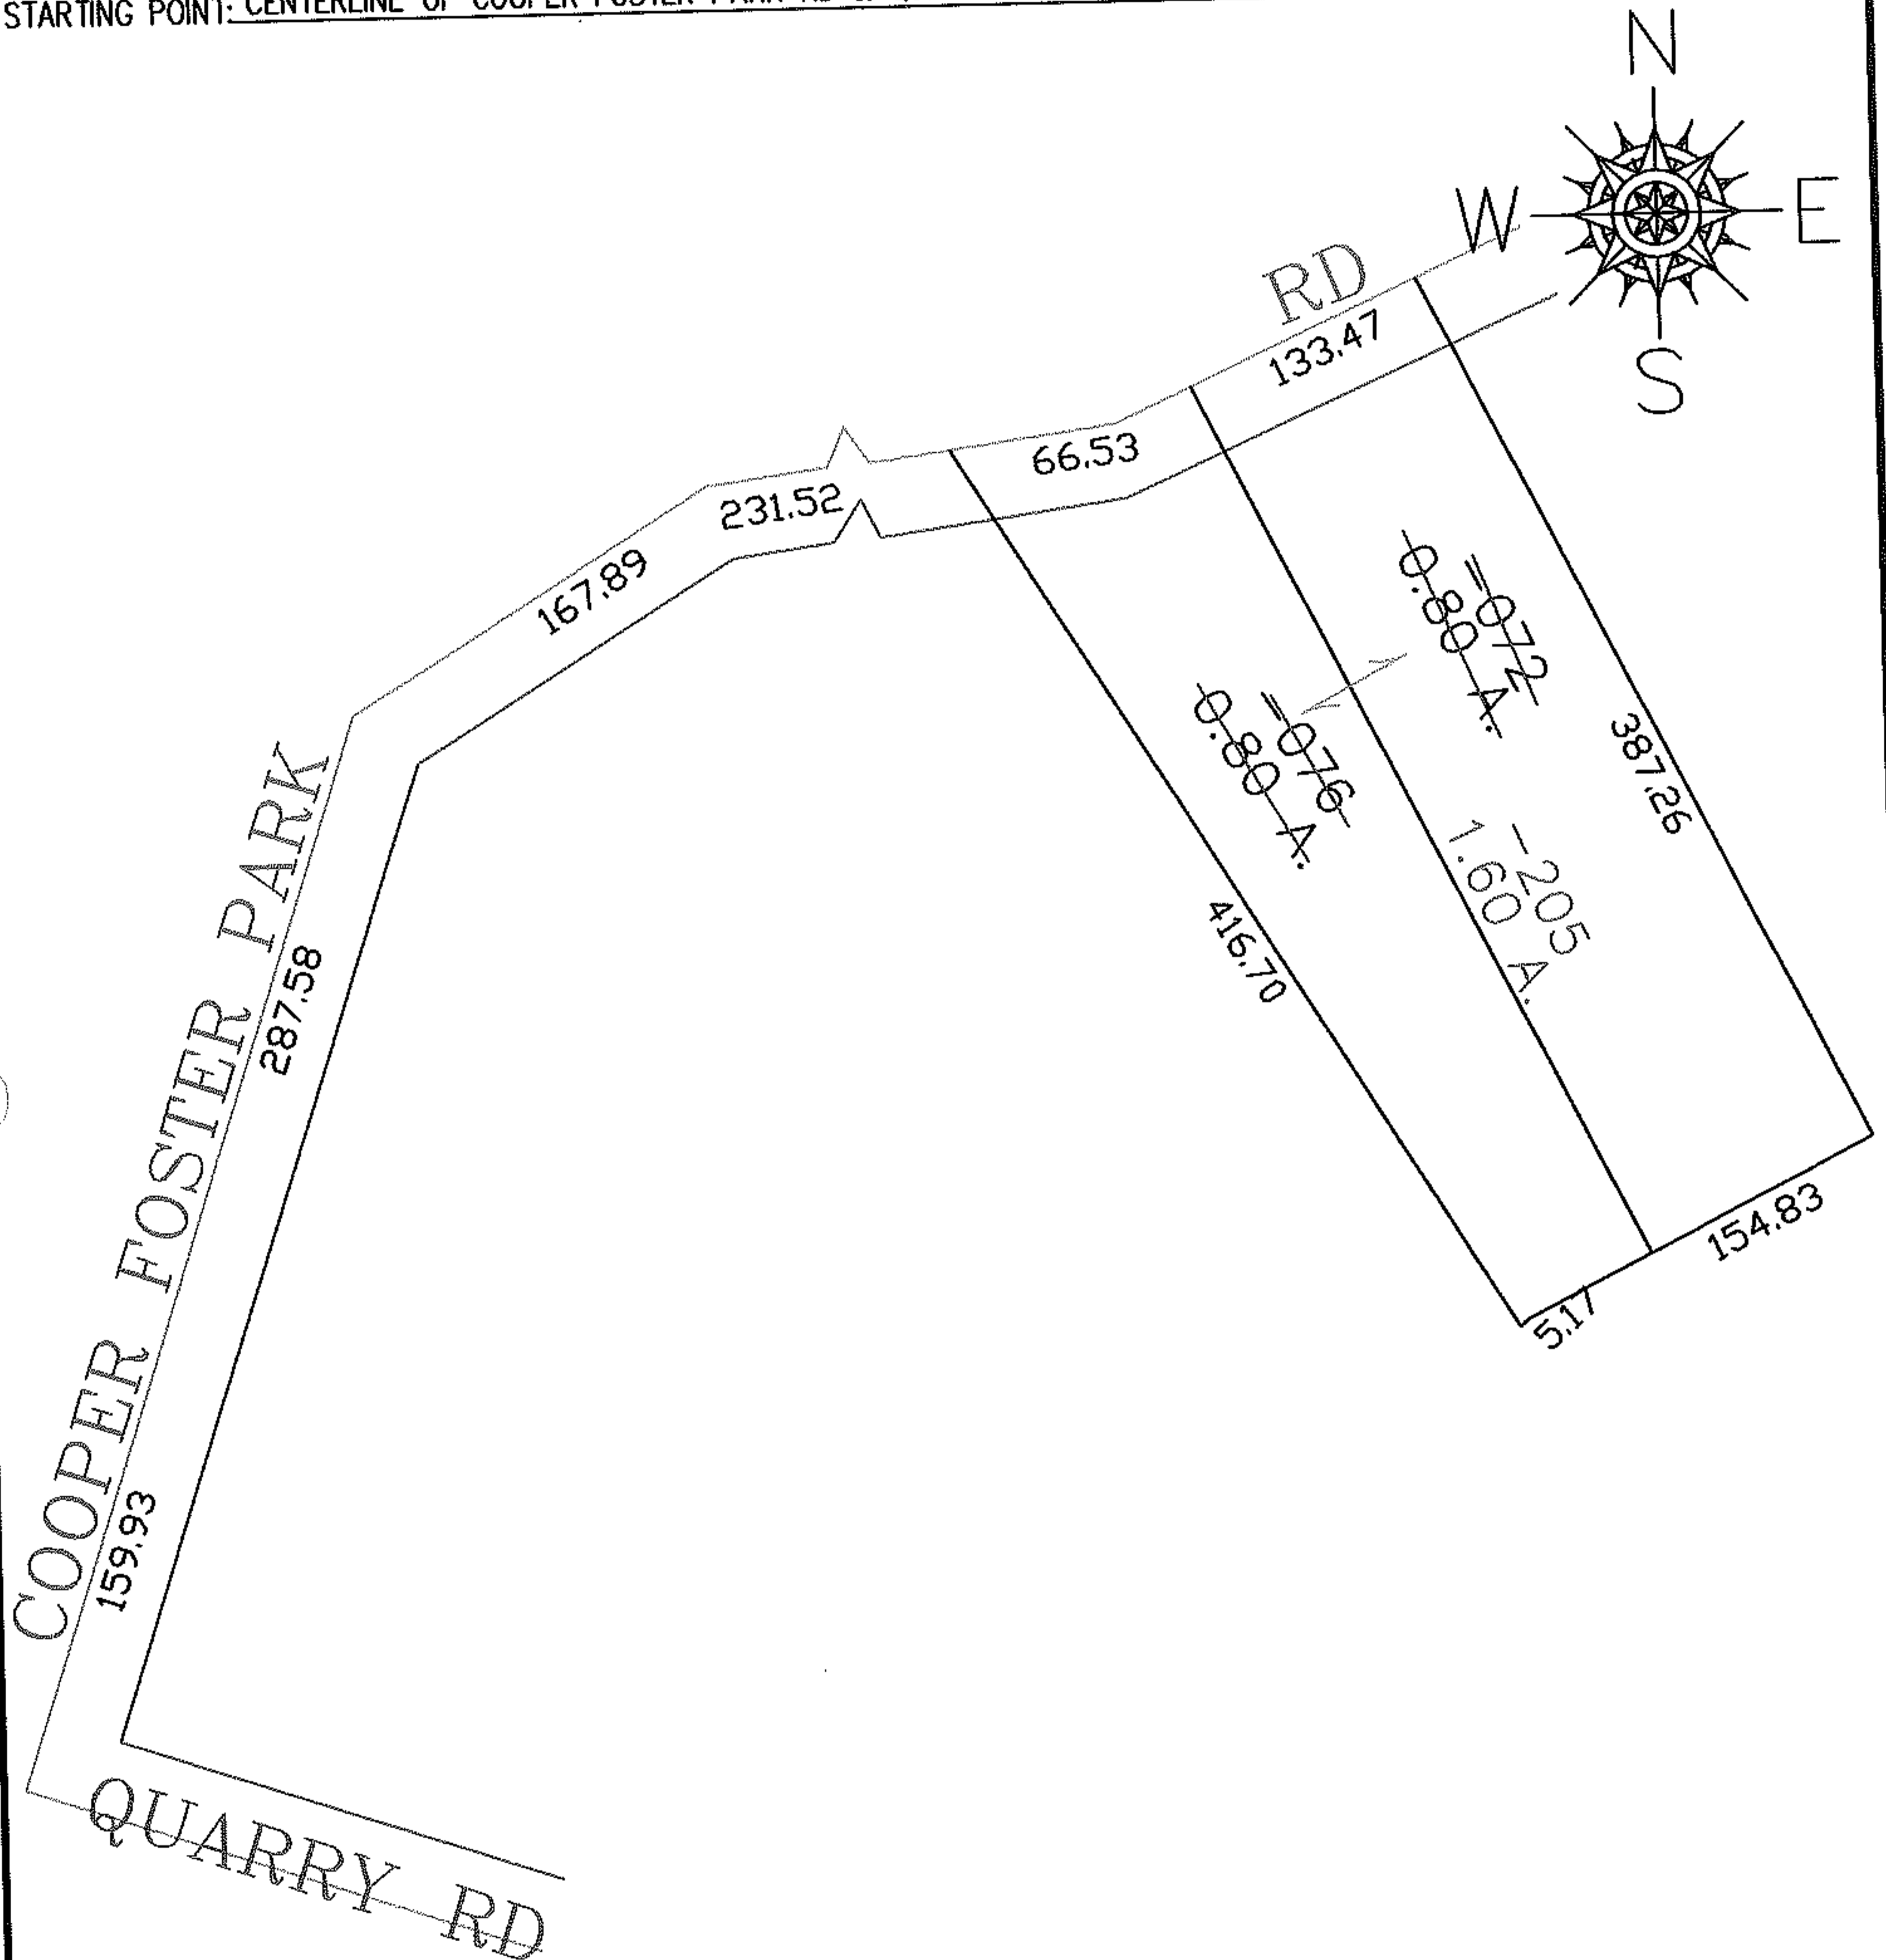

RASTER

PARENT PARCEL: 05-00-099-000-076, -072

CHILD PARCEL: 05-00-099-000-205

STARTING POINT: CENTERLINE OF COOPER FOSTER PARK RD & QUARRY RD

07-02497

SPLITS/DEEDS PROCESSED

LORAIN COUNTY TAX MAP DEPARTMENT  
226 MIDDLE AVE. ELYRIA, OHIO

SURVEYED BY: THOMAS SIMON

CLOSURE: 0.00 : 10.000

MAP PAGE(S): 05-00-099-C

APPROVED BY: JAH DATE: 11-26-07

SCALE: 1" = 100 PRIOR INSTRUMENT: OR 371/793