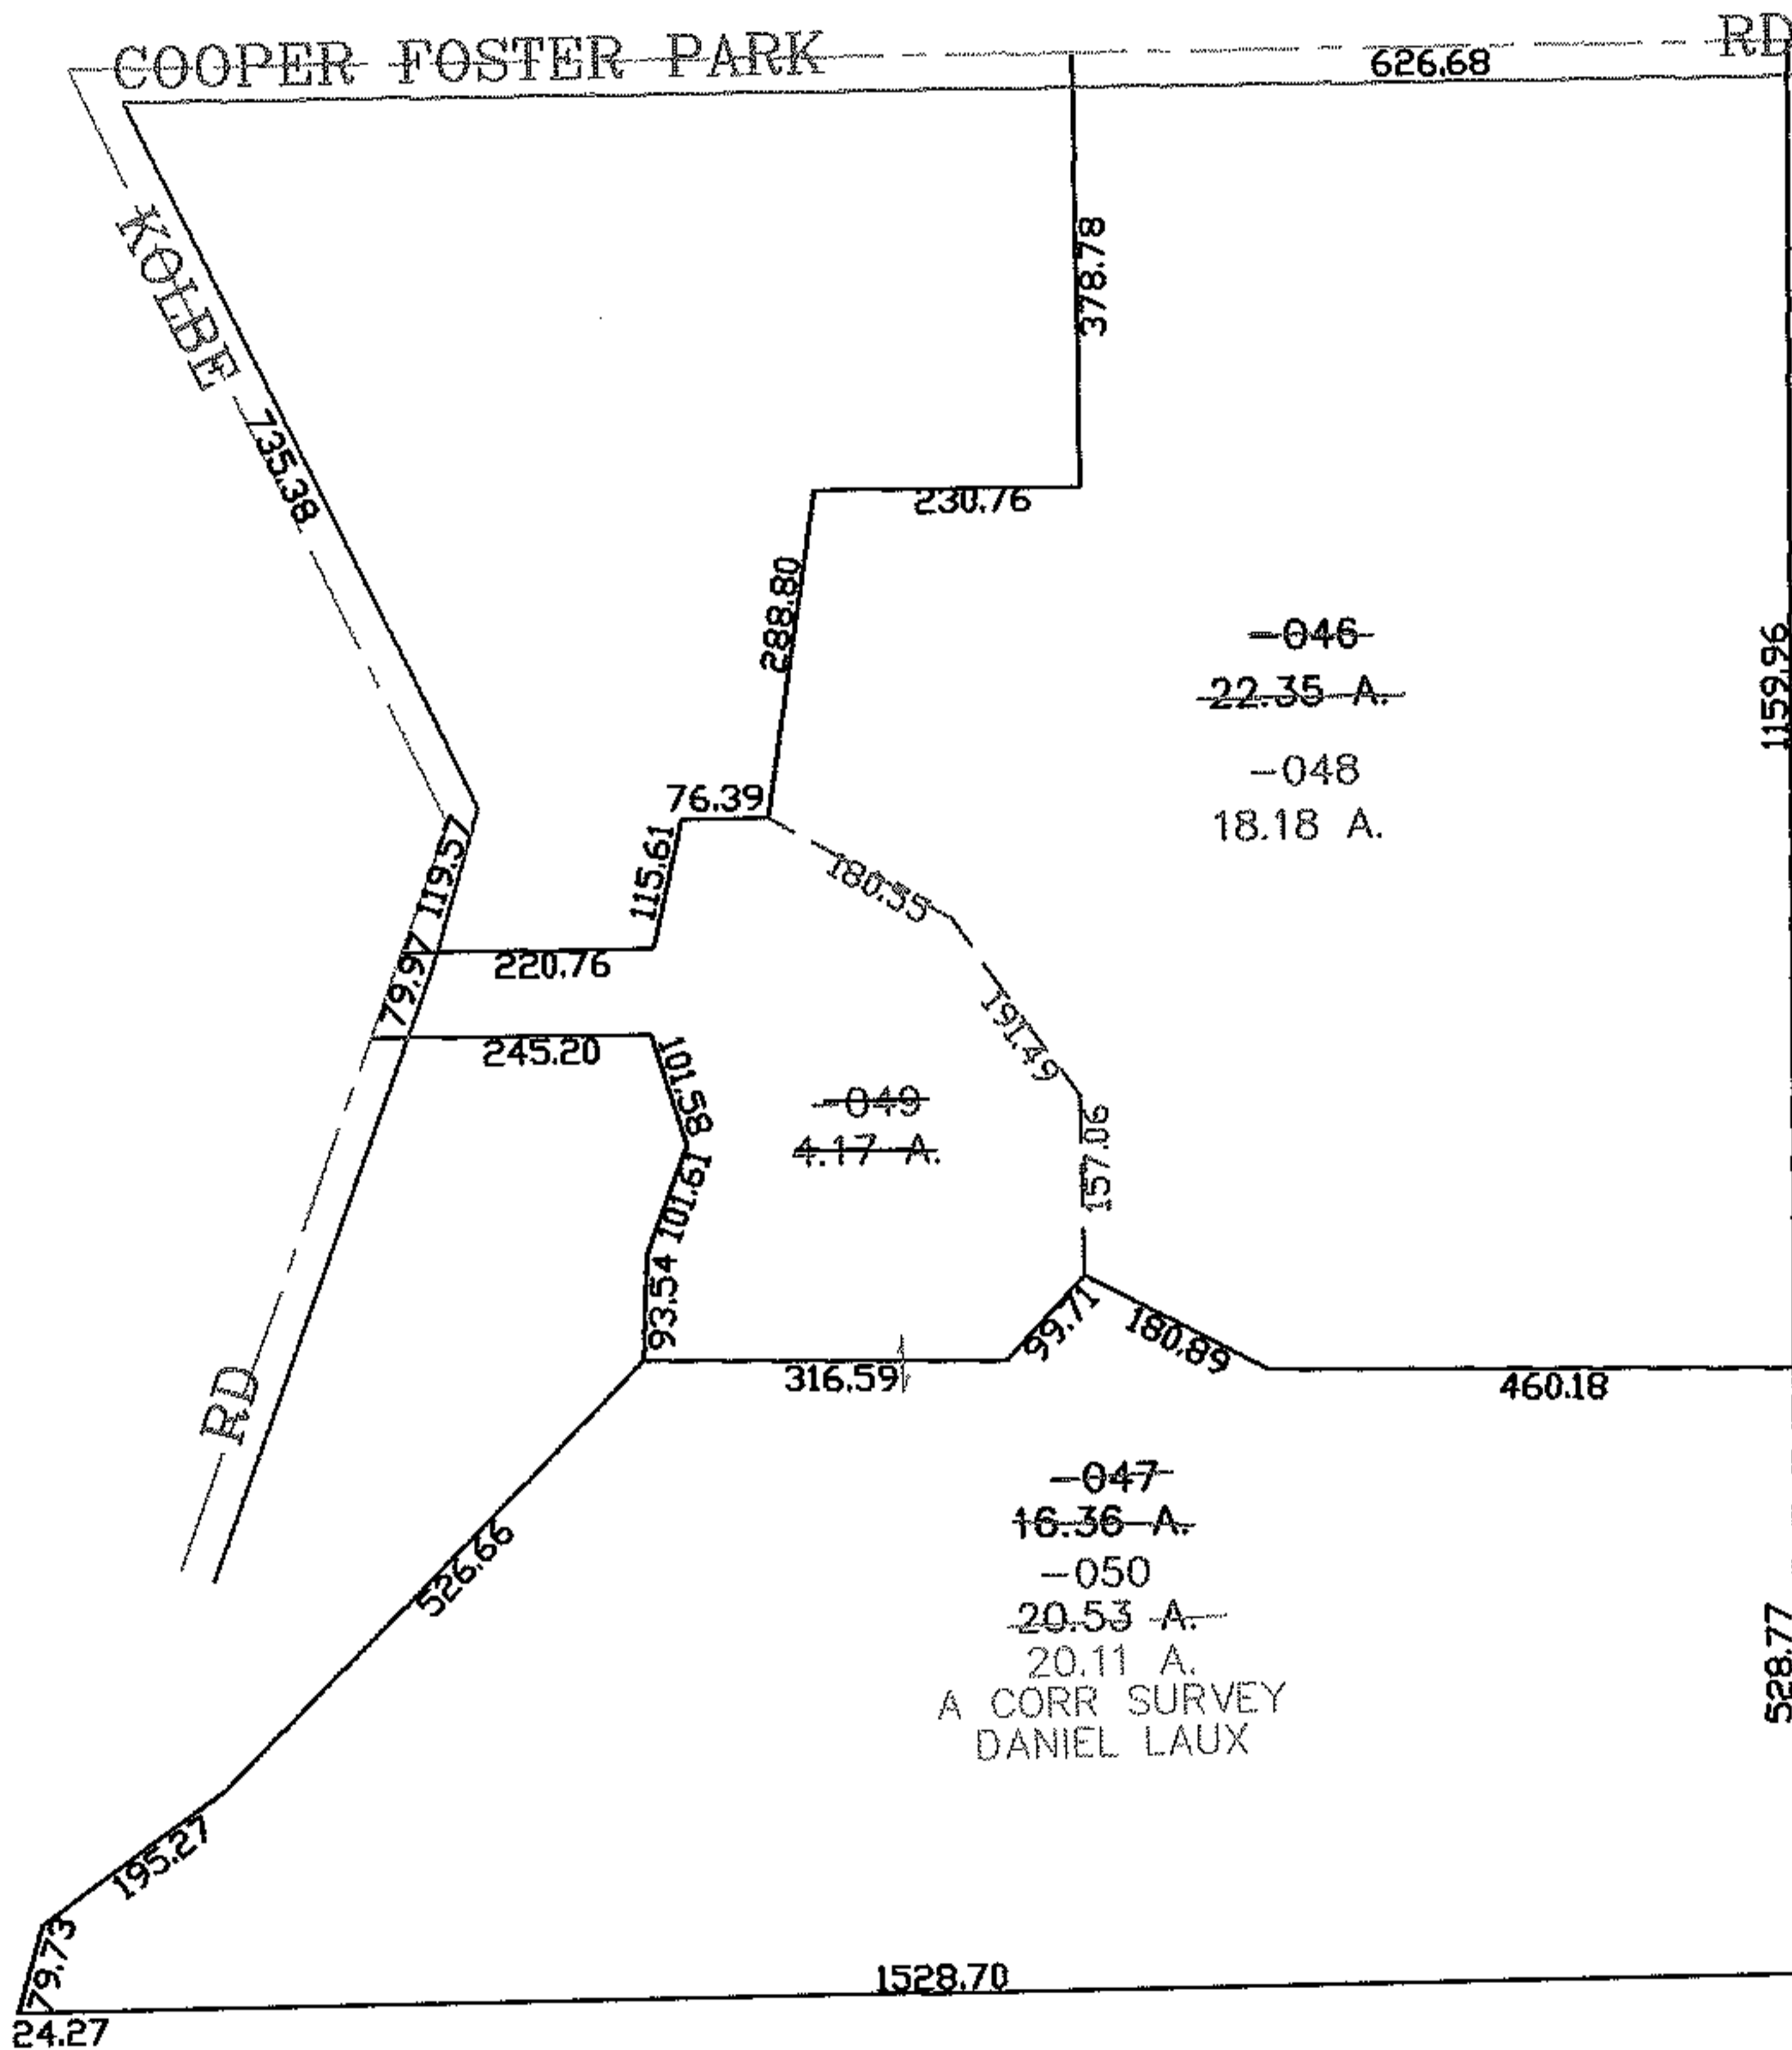

RASTER

PARENT PARCEL: 05-00-021-103-046, -047

CHILD PARCEL: 05-00-021-103-048 THRU -050

STARTING POINT: CENTERLINE OF COOPER FOSTER PARK RD & KOLBE RD

07-02487

**SPLITS/DEEDS PROCESSED**

LORAIN COUNTY TAX MAP DEPARTMENT  
226 MIDDLE AVE. ELYRIA, OHIO

SURVEYED BY: DANIEL LAUX

CLOSURE: 0.00 : 10.000

MAP PAGE(S): 05-00-021-B

APPROVED BY: JAH DATE: 11-7-07

SCALE: 1" = 100' PRIOR INSTRUMENT: 20070193869