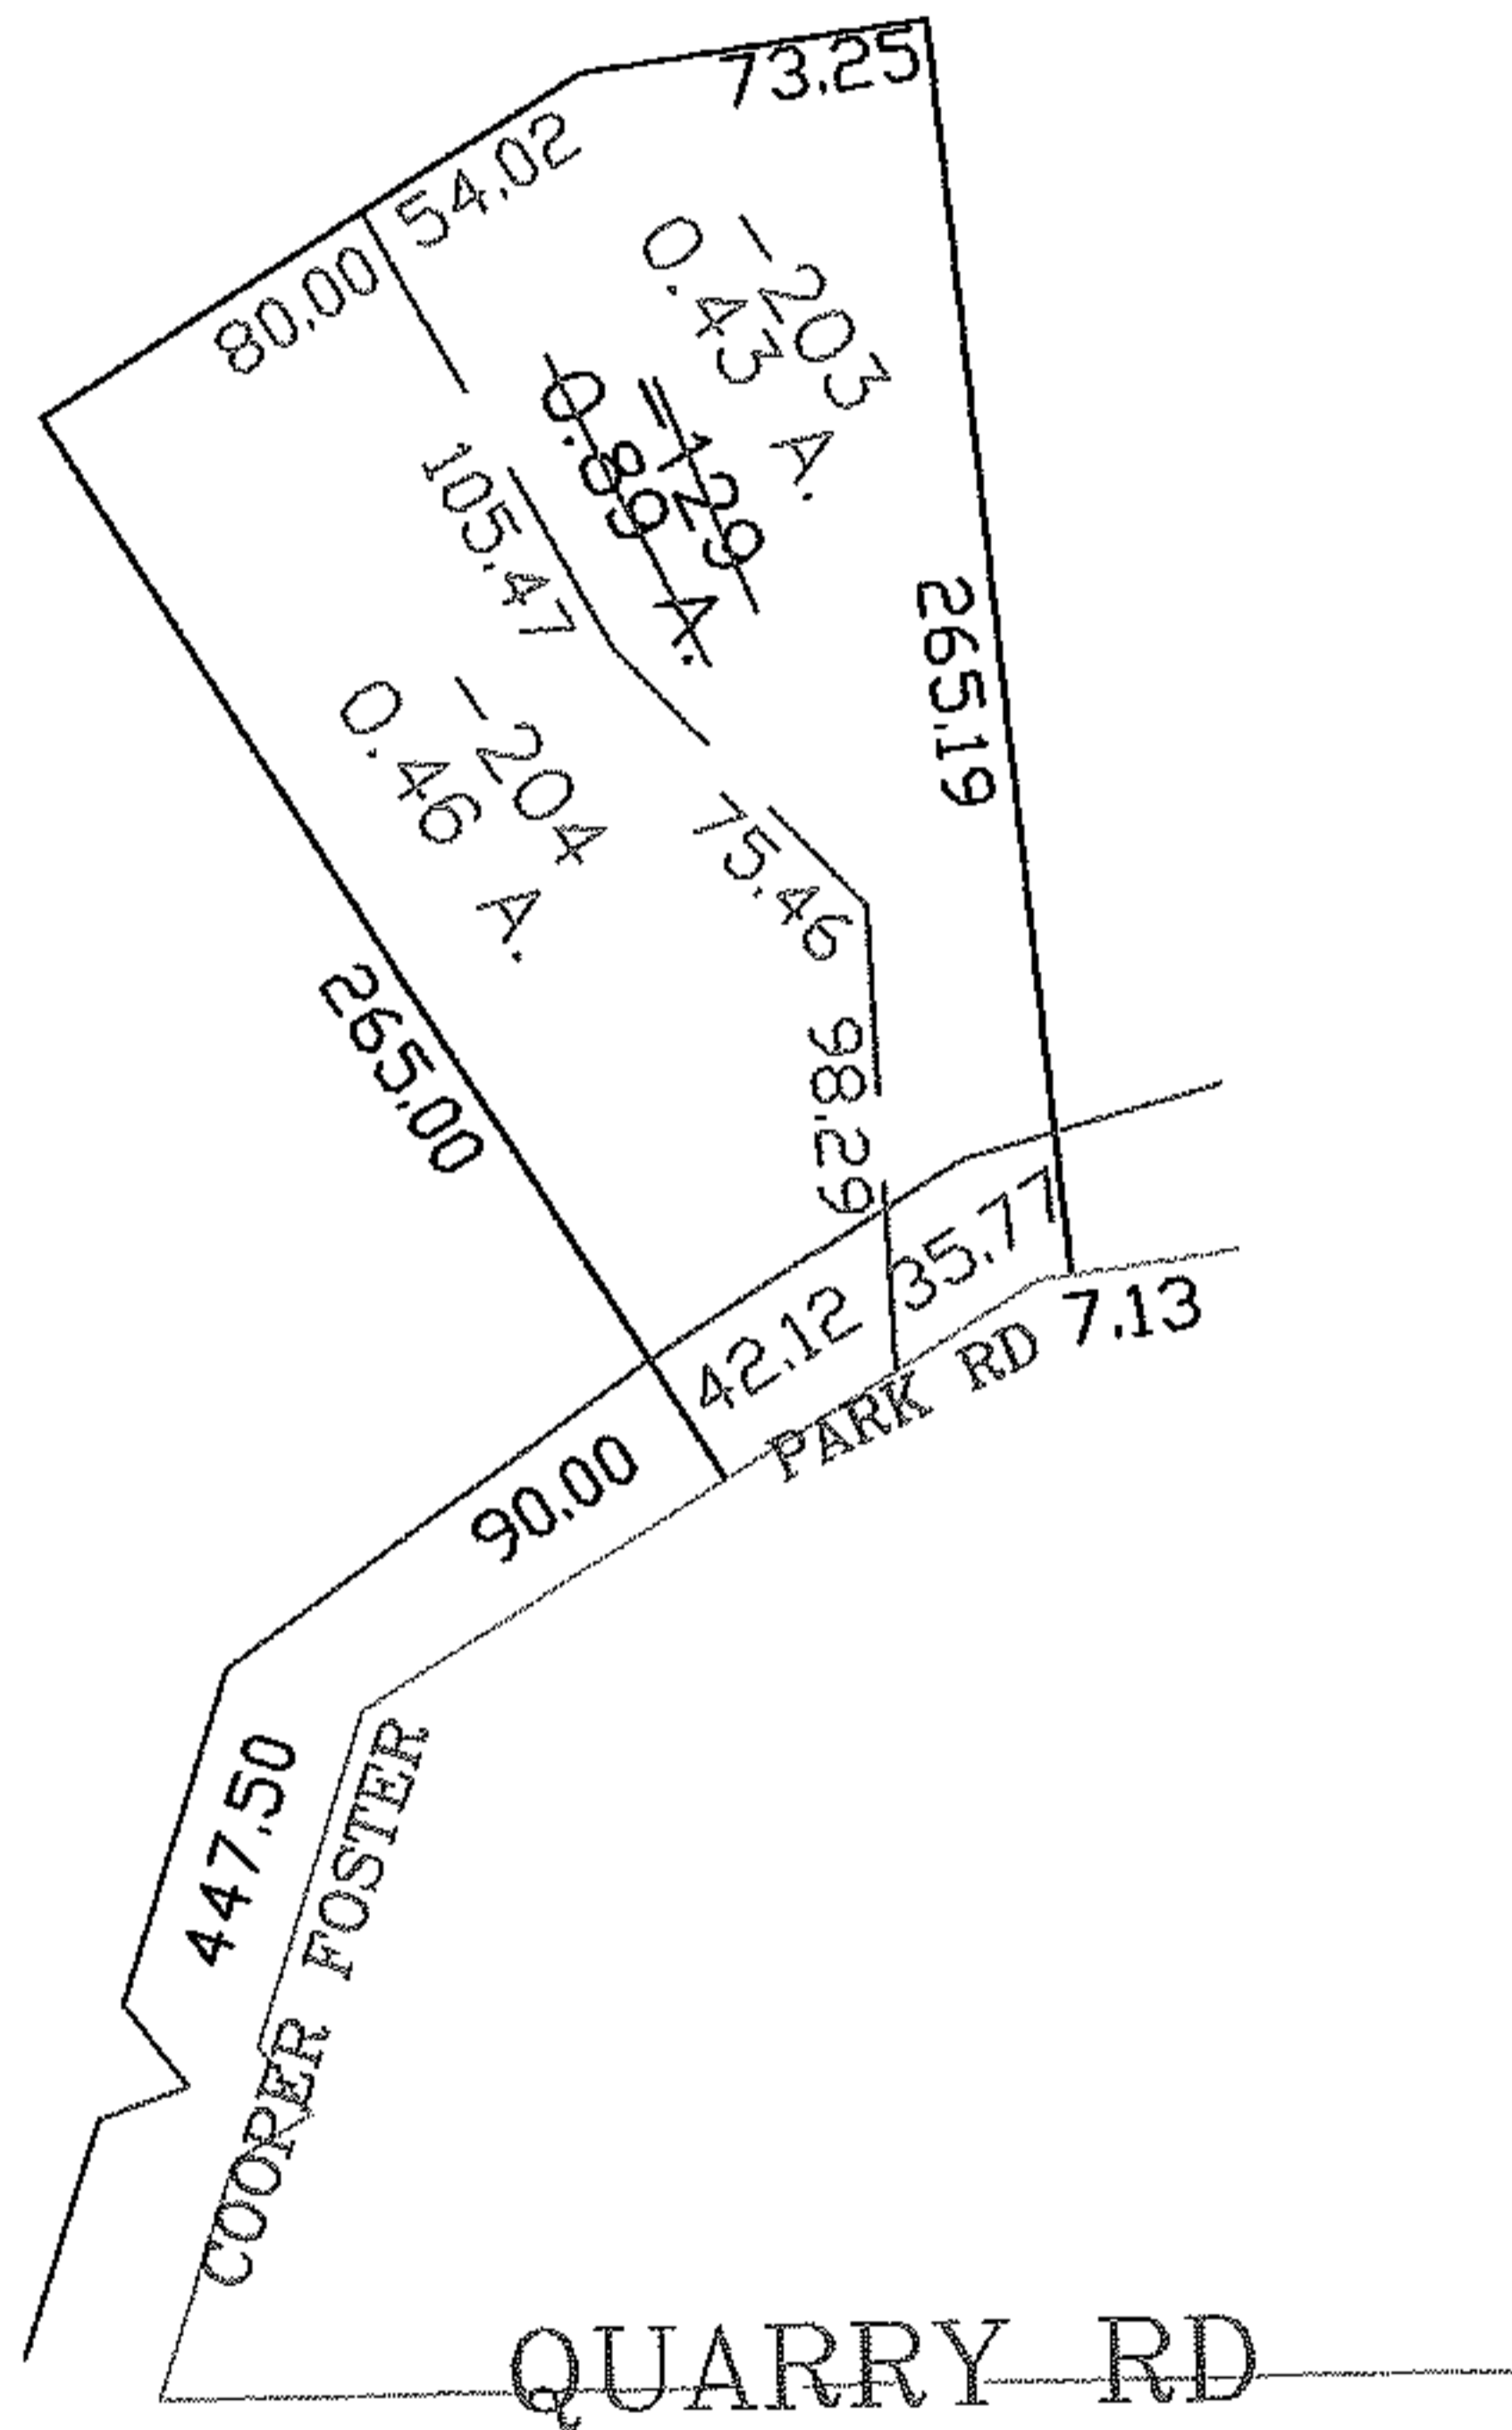

RASTER

PARENT PARCEL: 05-00-099-000-129

CHILD PARCEL: 05-00-099-000-203, -204

STARTING POINT: CENTERLINE OF QUARRY RD & COOPER FOSTER PARK RD

07-02485

SPLITS/DEEDS PROCESSED

LORAIN COUNTY TAX MAP DEPARTMENT
226 MIDDLE AVE. ELYRIA, OHIO

SURVEYED BY: EDWARD B. DUDLEY

CLOSURE: 0.00 : 10.000

MAP PAGE(S): 05-00-099-C

APPROVED BY: JAH DATE: 11-2-07

SCALE: 1" = 100 PRIOR INSTRUMENT: 20030884674