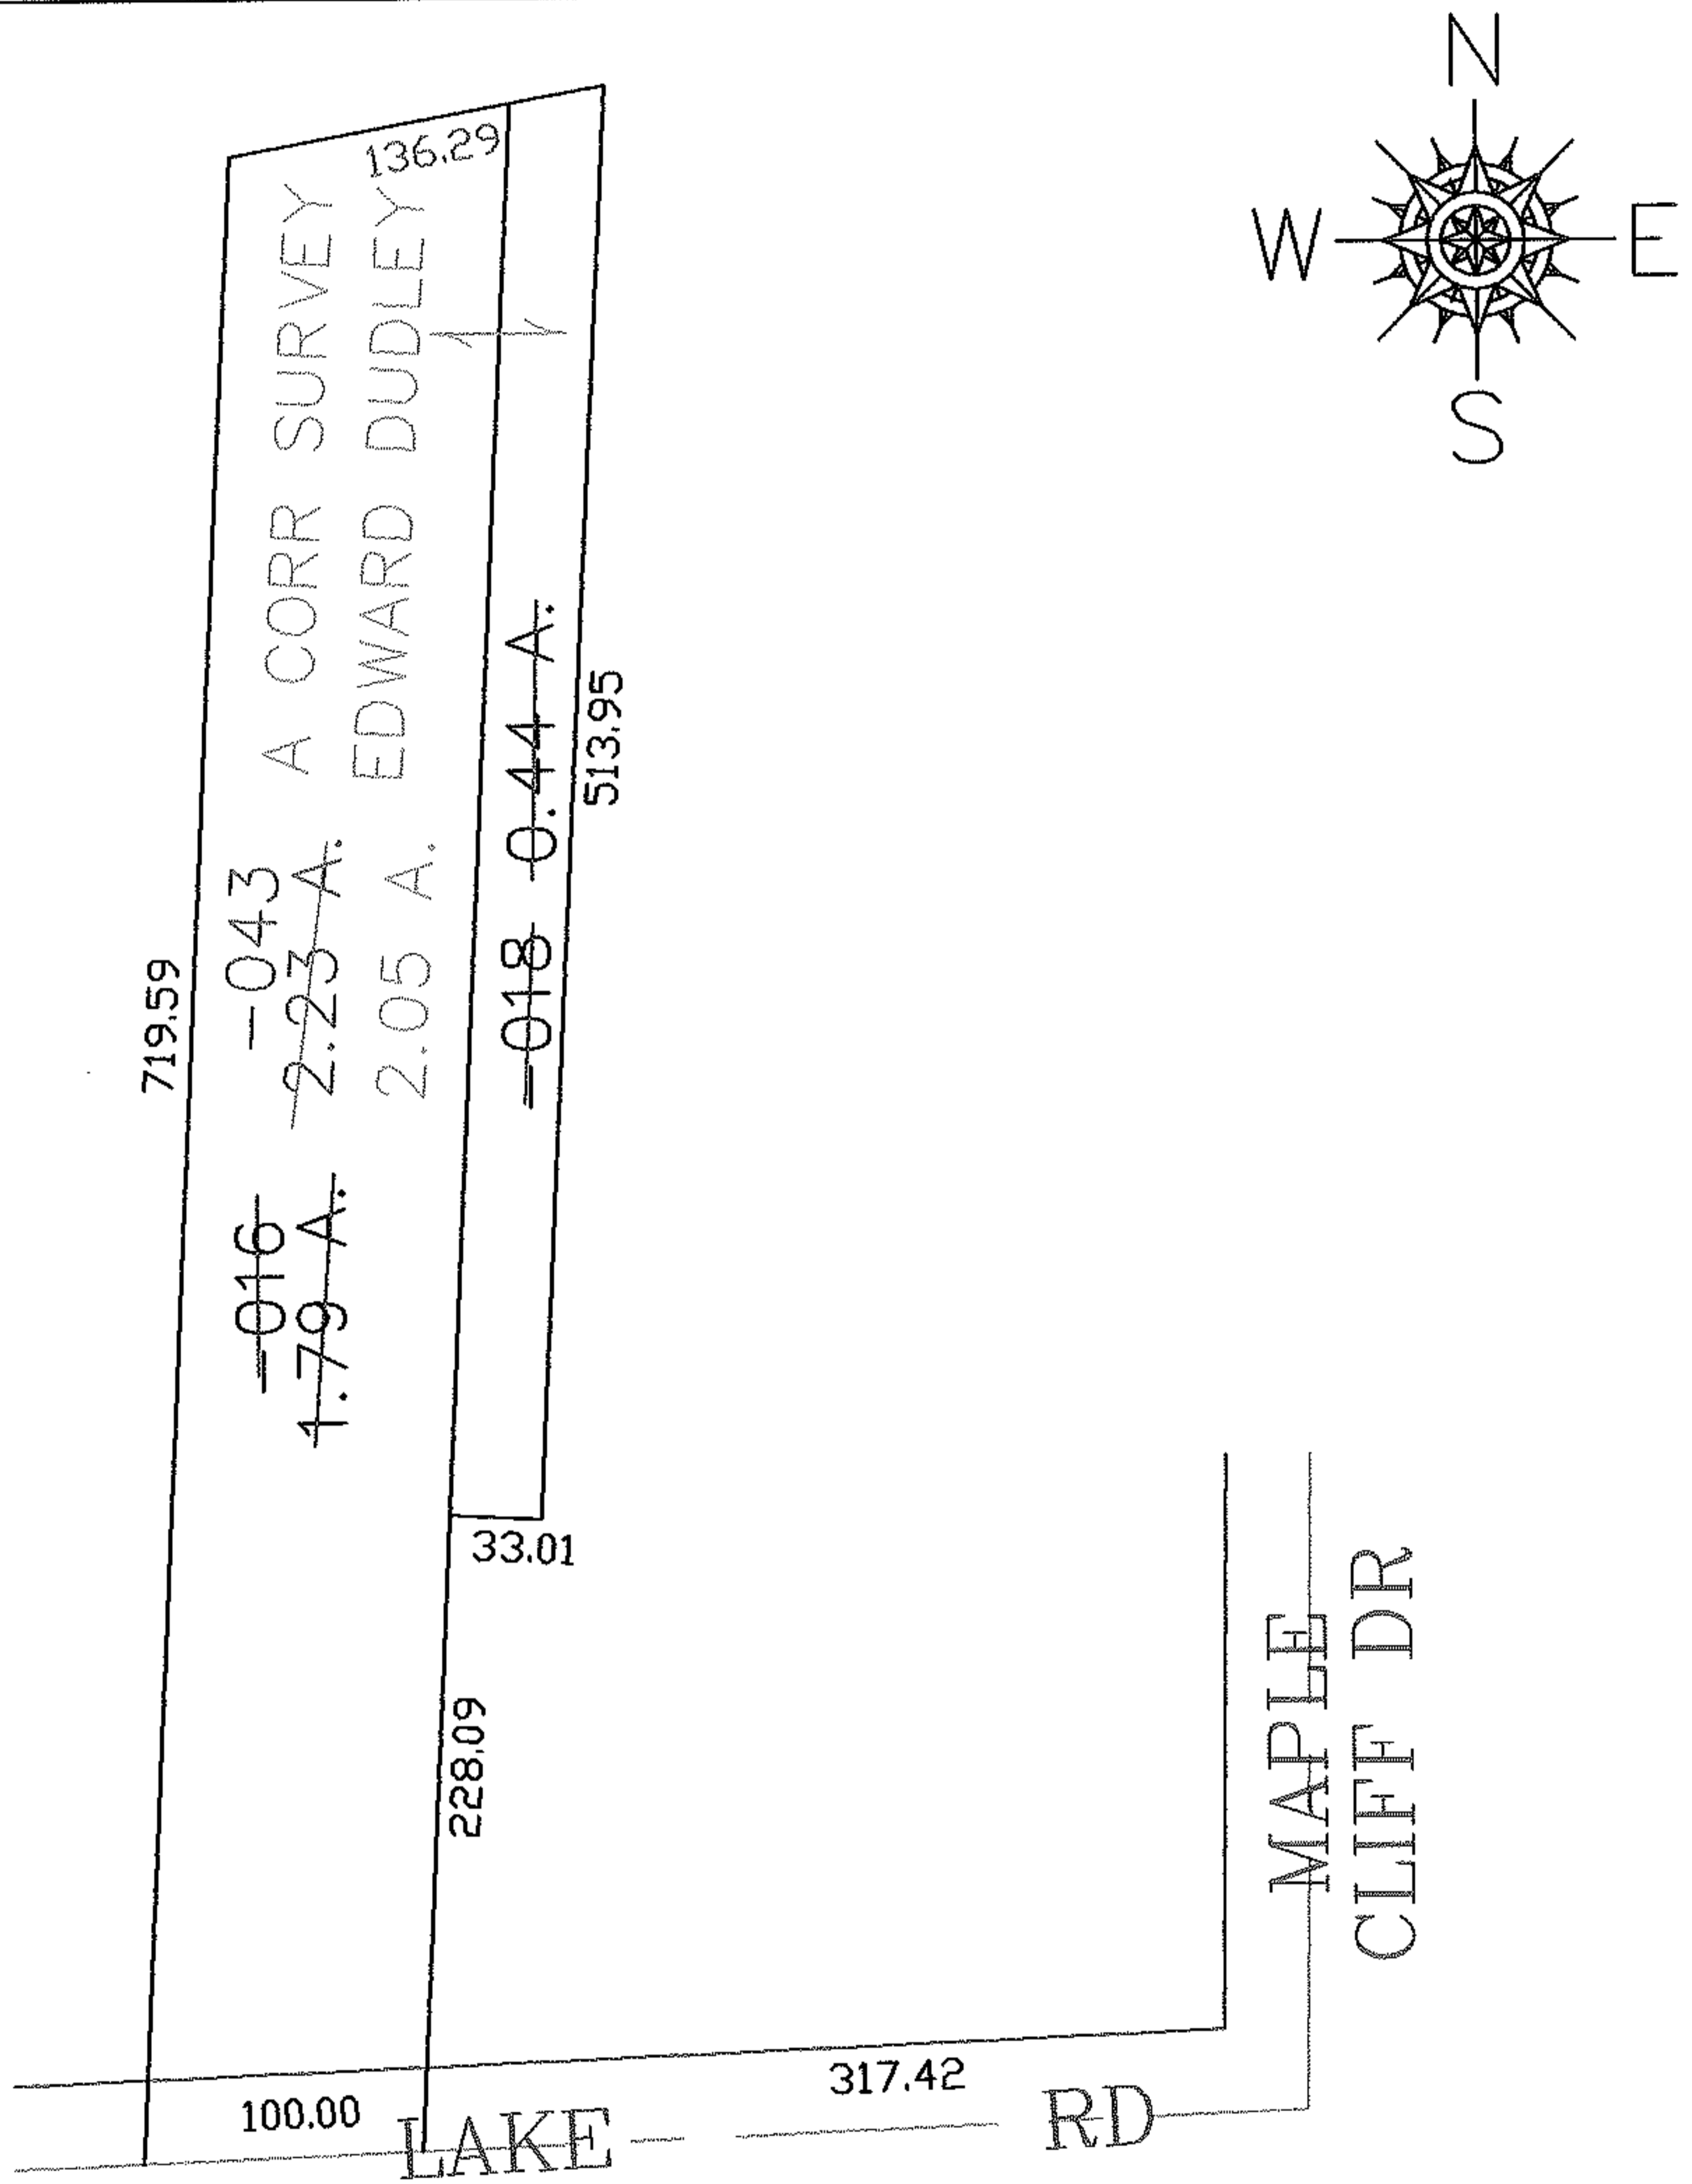

PARENT PARCEL: 04-00-018-130-018 &-016

CHILD PARCEL: 04-00-018-130-043

STARTING POINT: CENTERLINE OF LAKE RD & MAPLE CLIFF DR.

07-02477

SPLITS/DEEDS PROCESSED

LORAIN COUNTY TAX MAP DEPARTMENT
226 MIDDLE AVE. ELYRIA, OHIO

SURVEYED BY: EDWARD B DUDLEY

CLOSURE: 0.00 : 10.000

MAP PAGE(S): 04-00-018-C

APPROVED BY: JAH DATE: 10-24-07

SCALE: 1" = 100' PRIOR INSTRUMENT: 20050109836