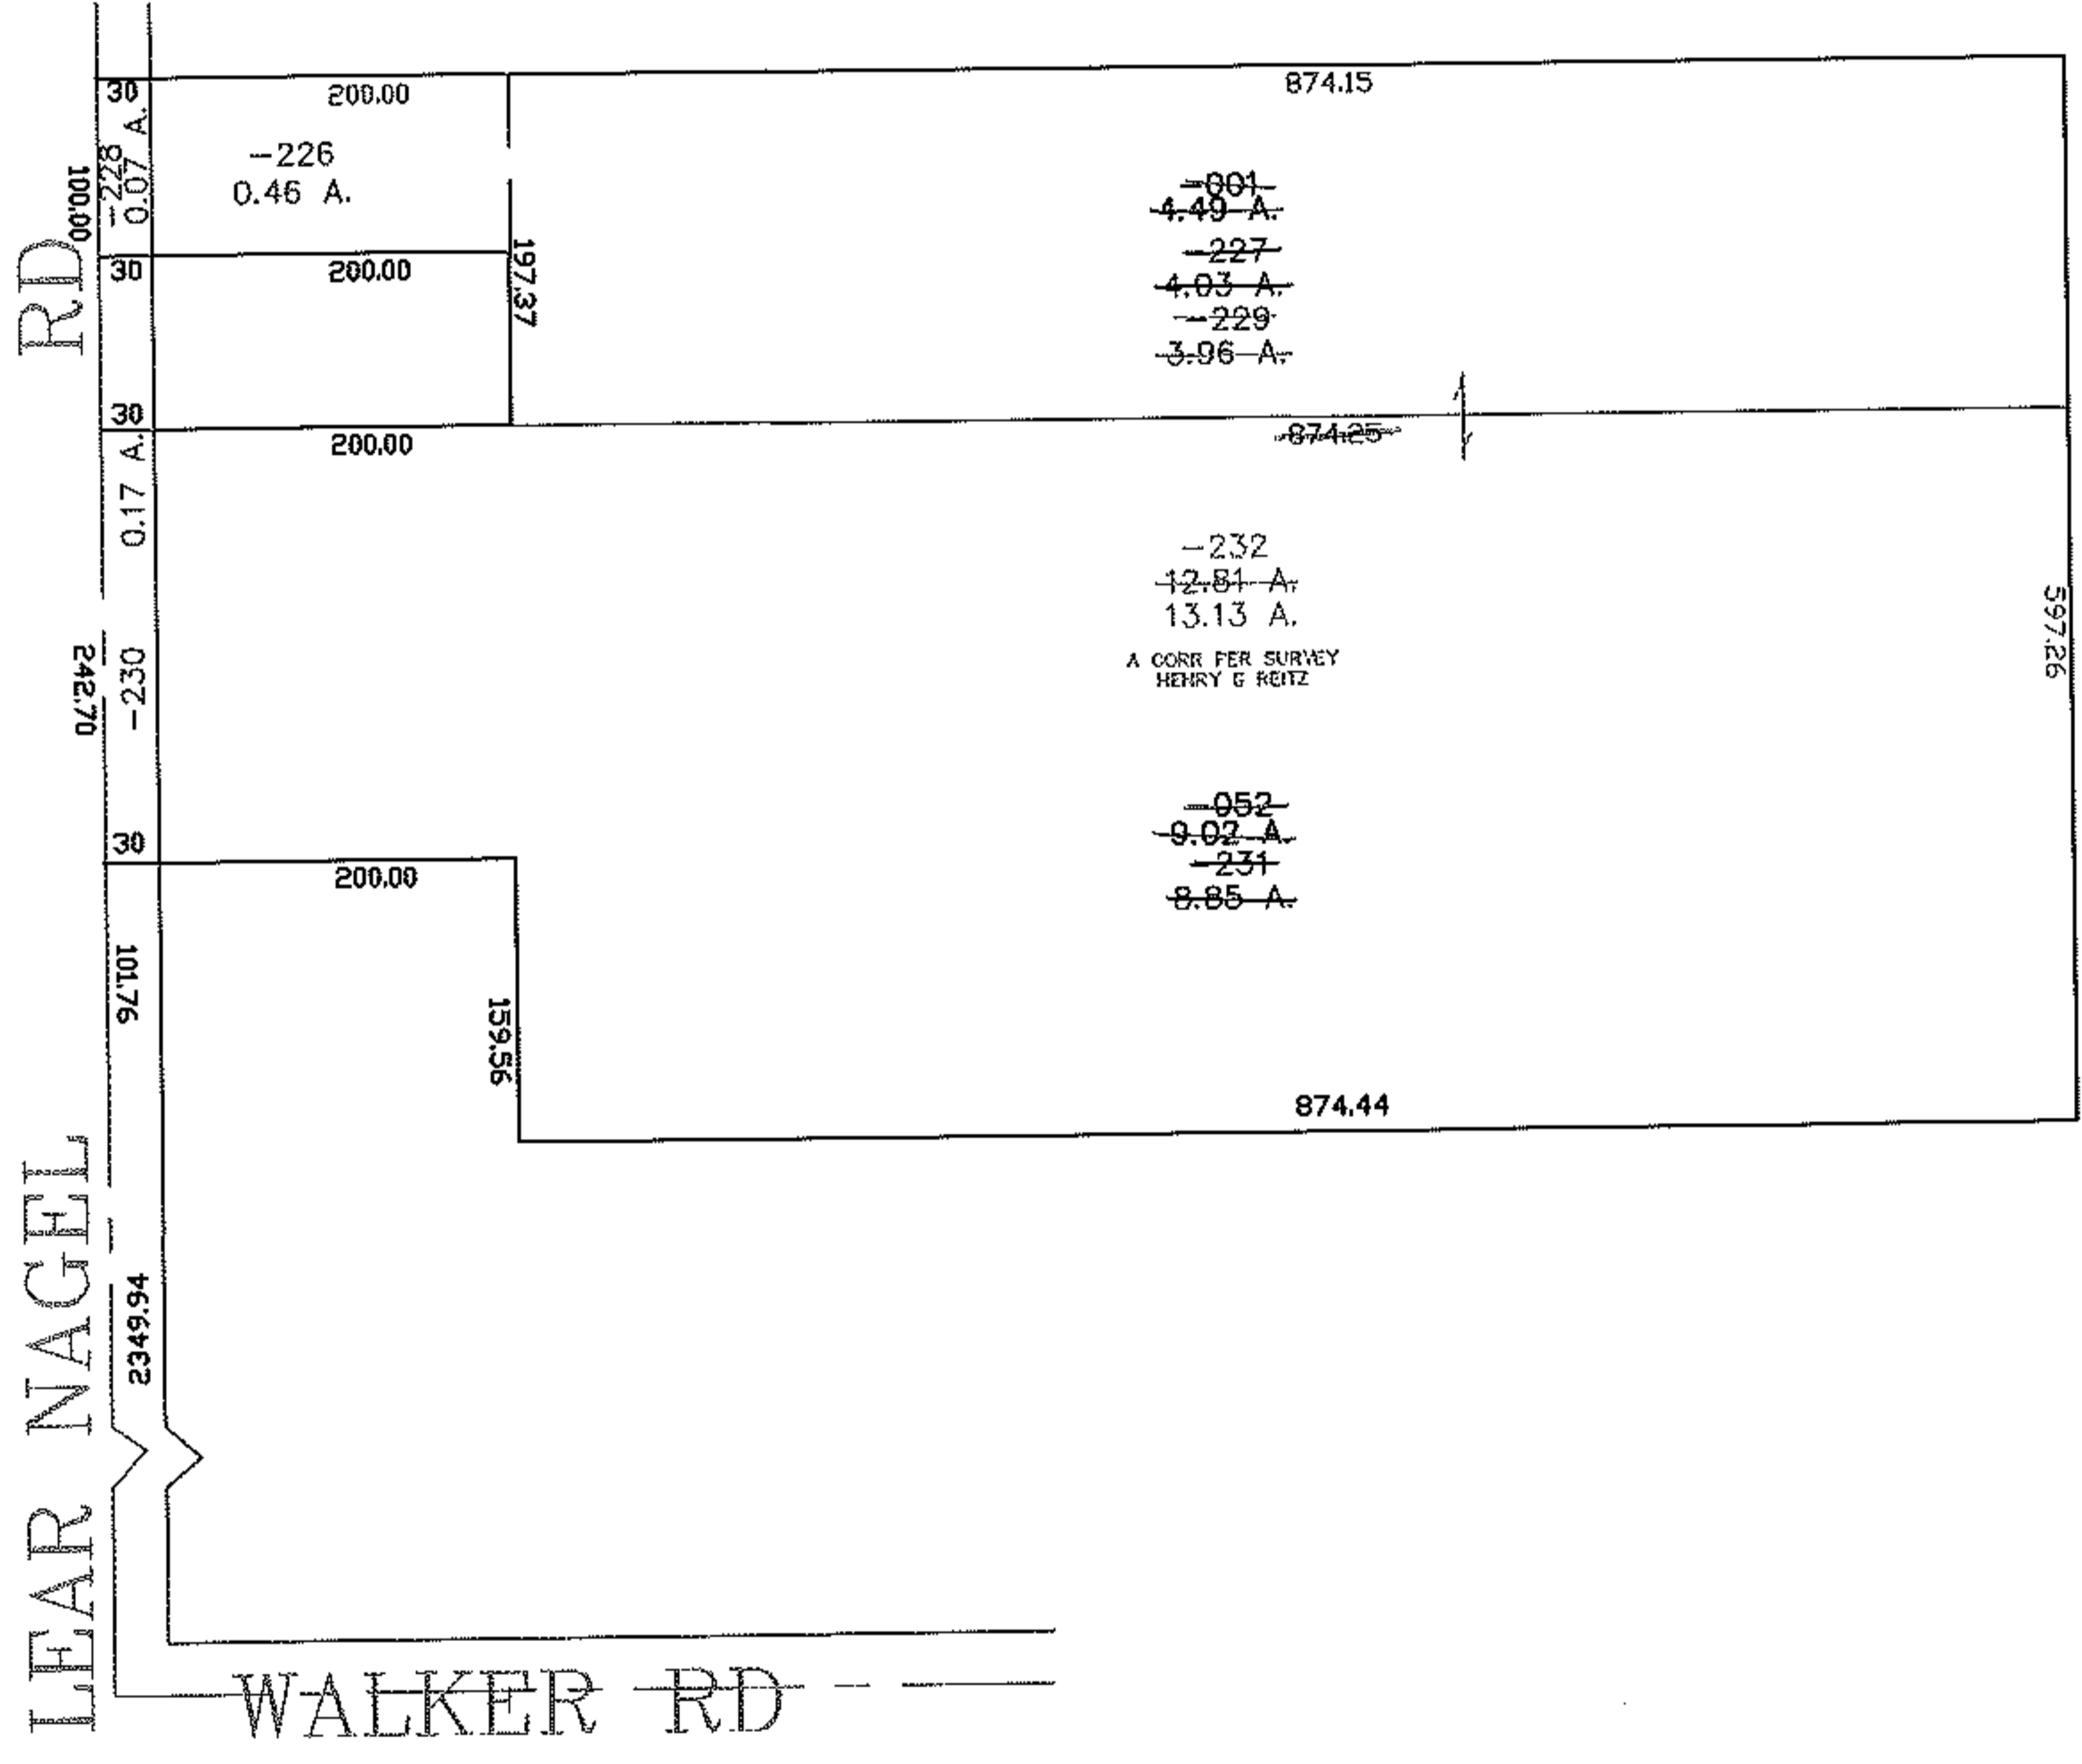

RASTER

PARENT PARCEL: 04-00-030-141-001, -052
CHILD PARCEL: 04-00-030-141-226 THRU -232
STARTING POINT: CENTERLINE OF WALKER RD & LEAR NAGEL RD

07-02471

SPLITS/DEEDS PROCESSED

LORAIN COUNTY TAX MAP DEPARTMENT
226 MIDDLE AVE. ELYRIA, OHIO

SURVEYED BY: HENRY G REITZ
CLOSURE: 0.00 : 10,000
MAP PAGE(S): 04-00-030-E
APPROVED BY: JAH DATE: 10-23-07
SCALE: 1" = 200 PRIOR INSTRUMENT: 20010796604